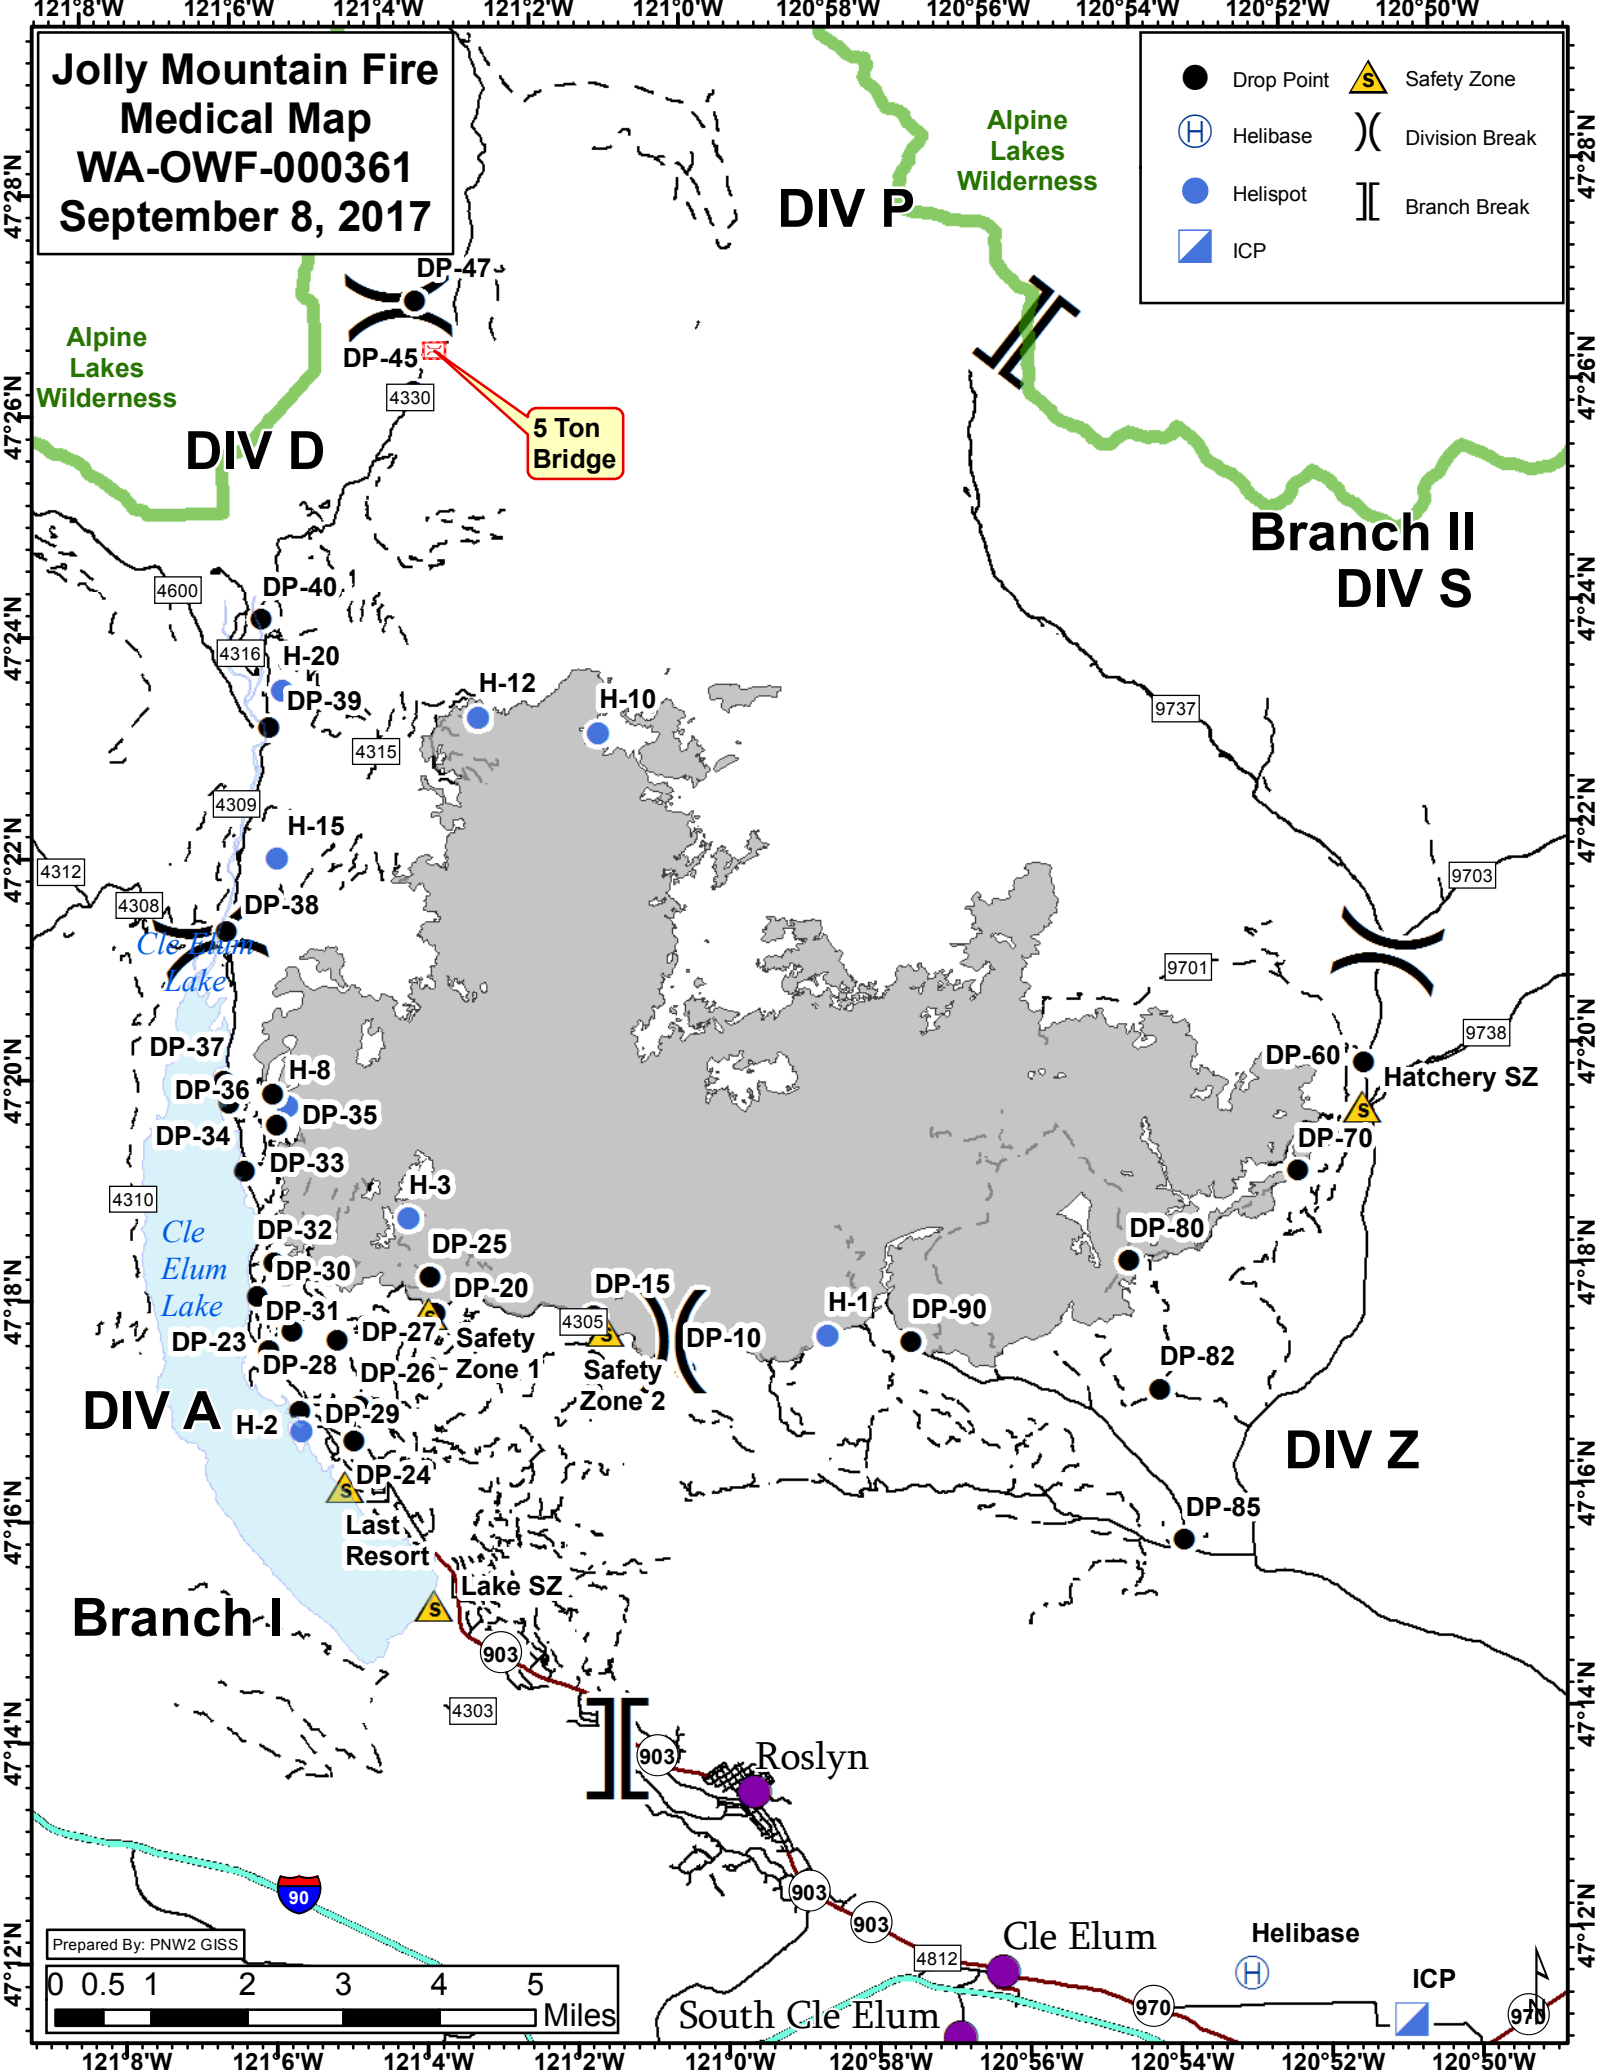

**Jolly Mountain Fire
Medical Map
WA-OWF-000361
September 8, 2017**

- Drop Point
- ⊕ Helibase
- Helispot
- ▣ ICP
- ⚠ Safety Zone
- ⌋ Division Break
- ⌋ Branch Break

Prepared By: PNW2 GISS

South Cle Elum Cle Elum Helibase ICP