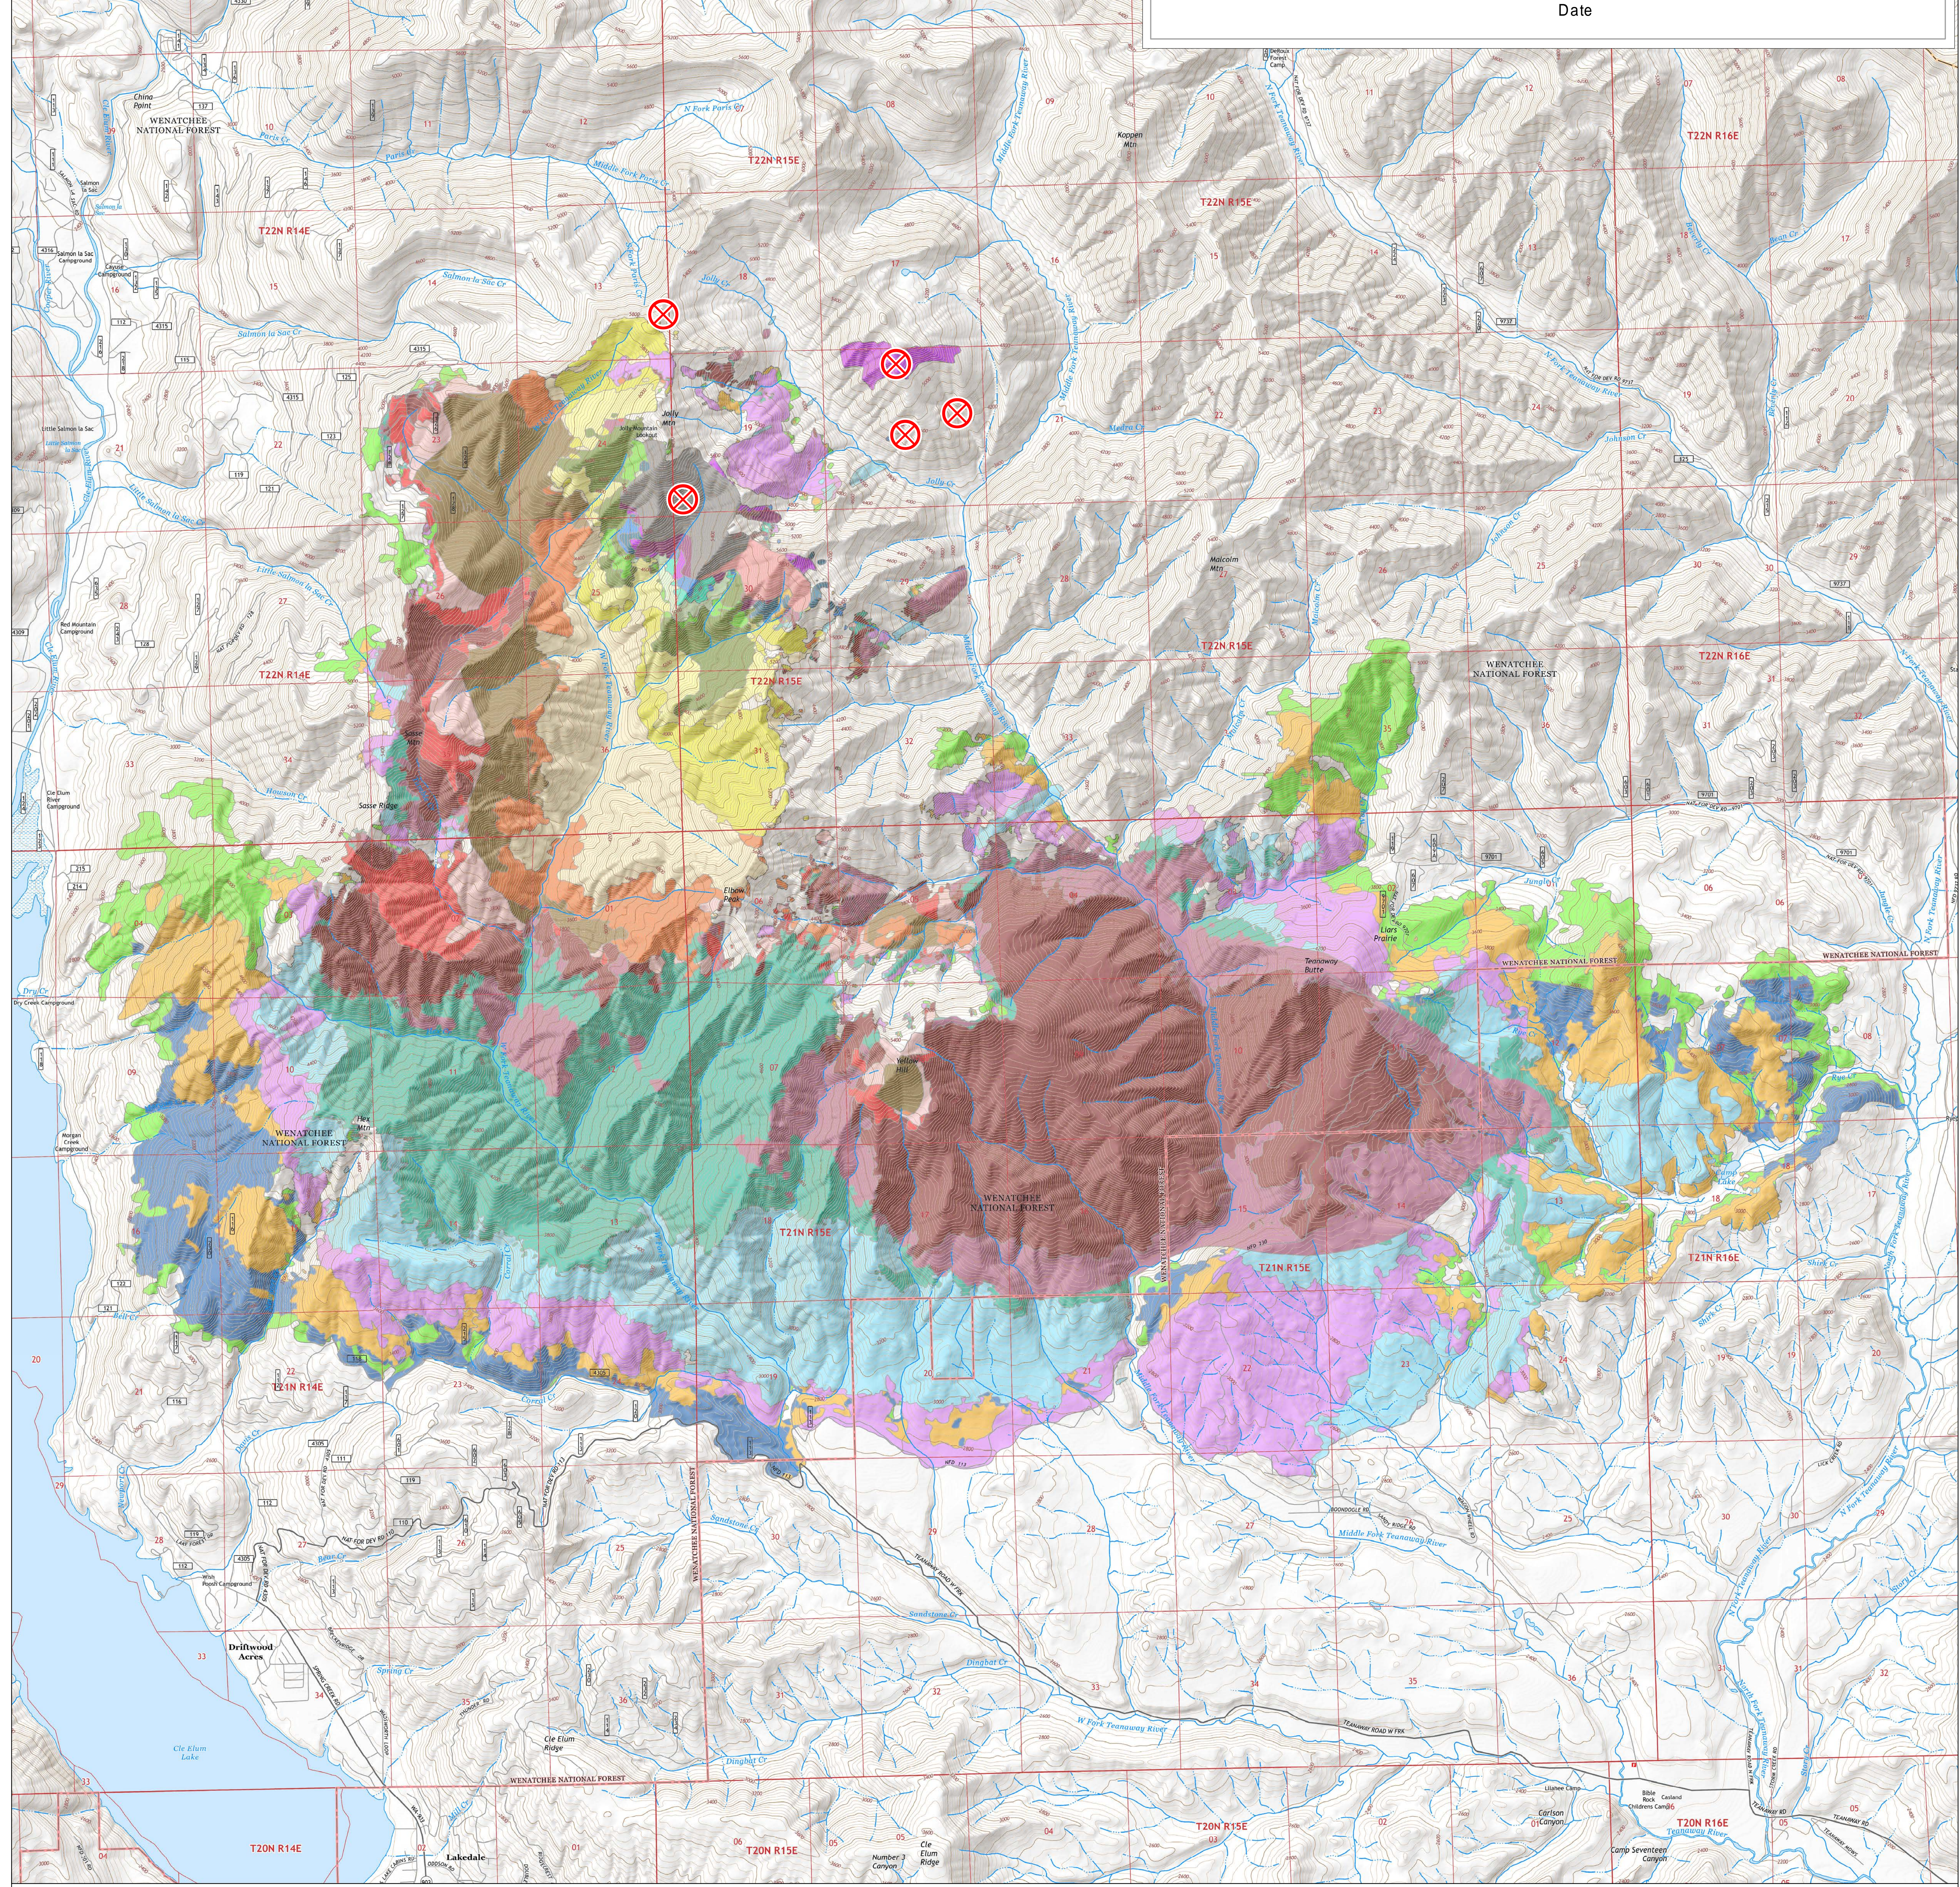

⊗ Fire Origin (8/11 Starts)

Date	Growth	Total
08/11/2017	240	240
08/12/2017	85	326
08/13/2017	8	335
08/14/2017	44	379
08/15/2017	99	478
08/16/2017	33	511
08/17/2017	19	530
08/18/2017	19	549
08/19/2017	37	586
08/20/2017	53	639
08/21/2017	277	917
08/22/2017	292	1,208
08/23/2017	527	1,735
08/24/2017	971	2,707
08/25/2017	608	3,316
08/26/2017	996	4,312
08/27/2017	370	4,682
08/28/2017	482	5,164
08/30/2017	4,222	9,386
08/31/2017	2,110	11,496
09/01/2017	3,219	14,563
09/02/2017	3,511	18,085
09/03/2017	2,866	20,975
09/04/2017	2,131	23,106
09/05/2017	1,408	24,514
09/06/2017	1,811	26,325
* no data on 8/29, 09/08		

Graph of Daily Fire Growth

Progression 9/8

NAD 83 UTM Zone 10N
IR Flown
09/07/2017 @ 0115 Hrs

JOLLY MOUNTAIN - 26,325 ACRES

FIRE PROGRESSION

WA-OWF-000361, SEPTEMBER 8, 2017