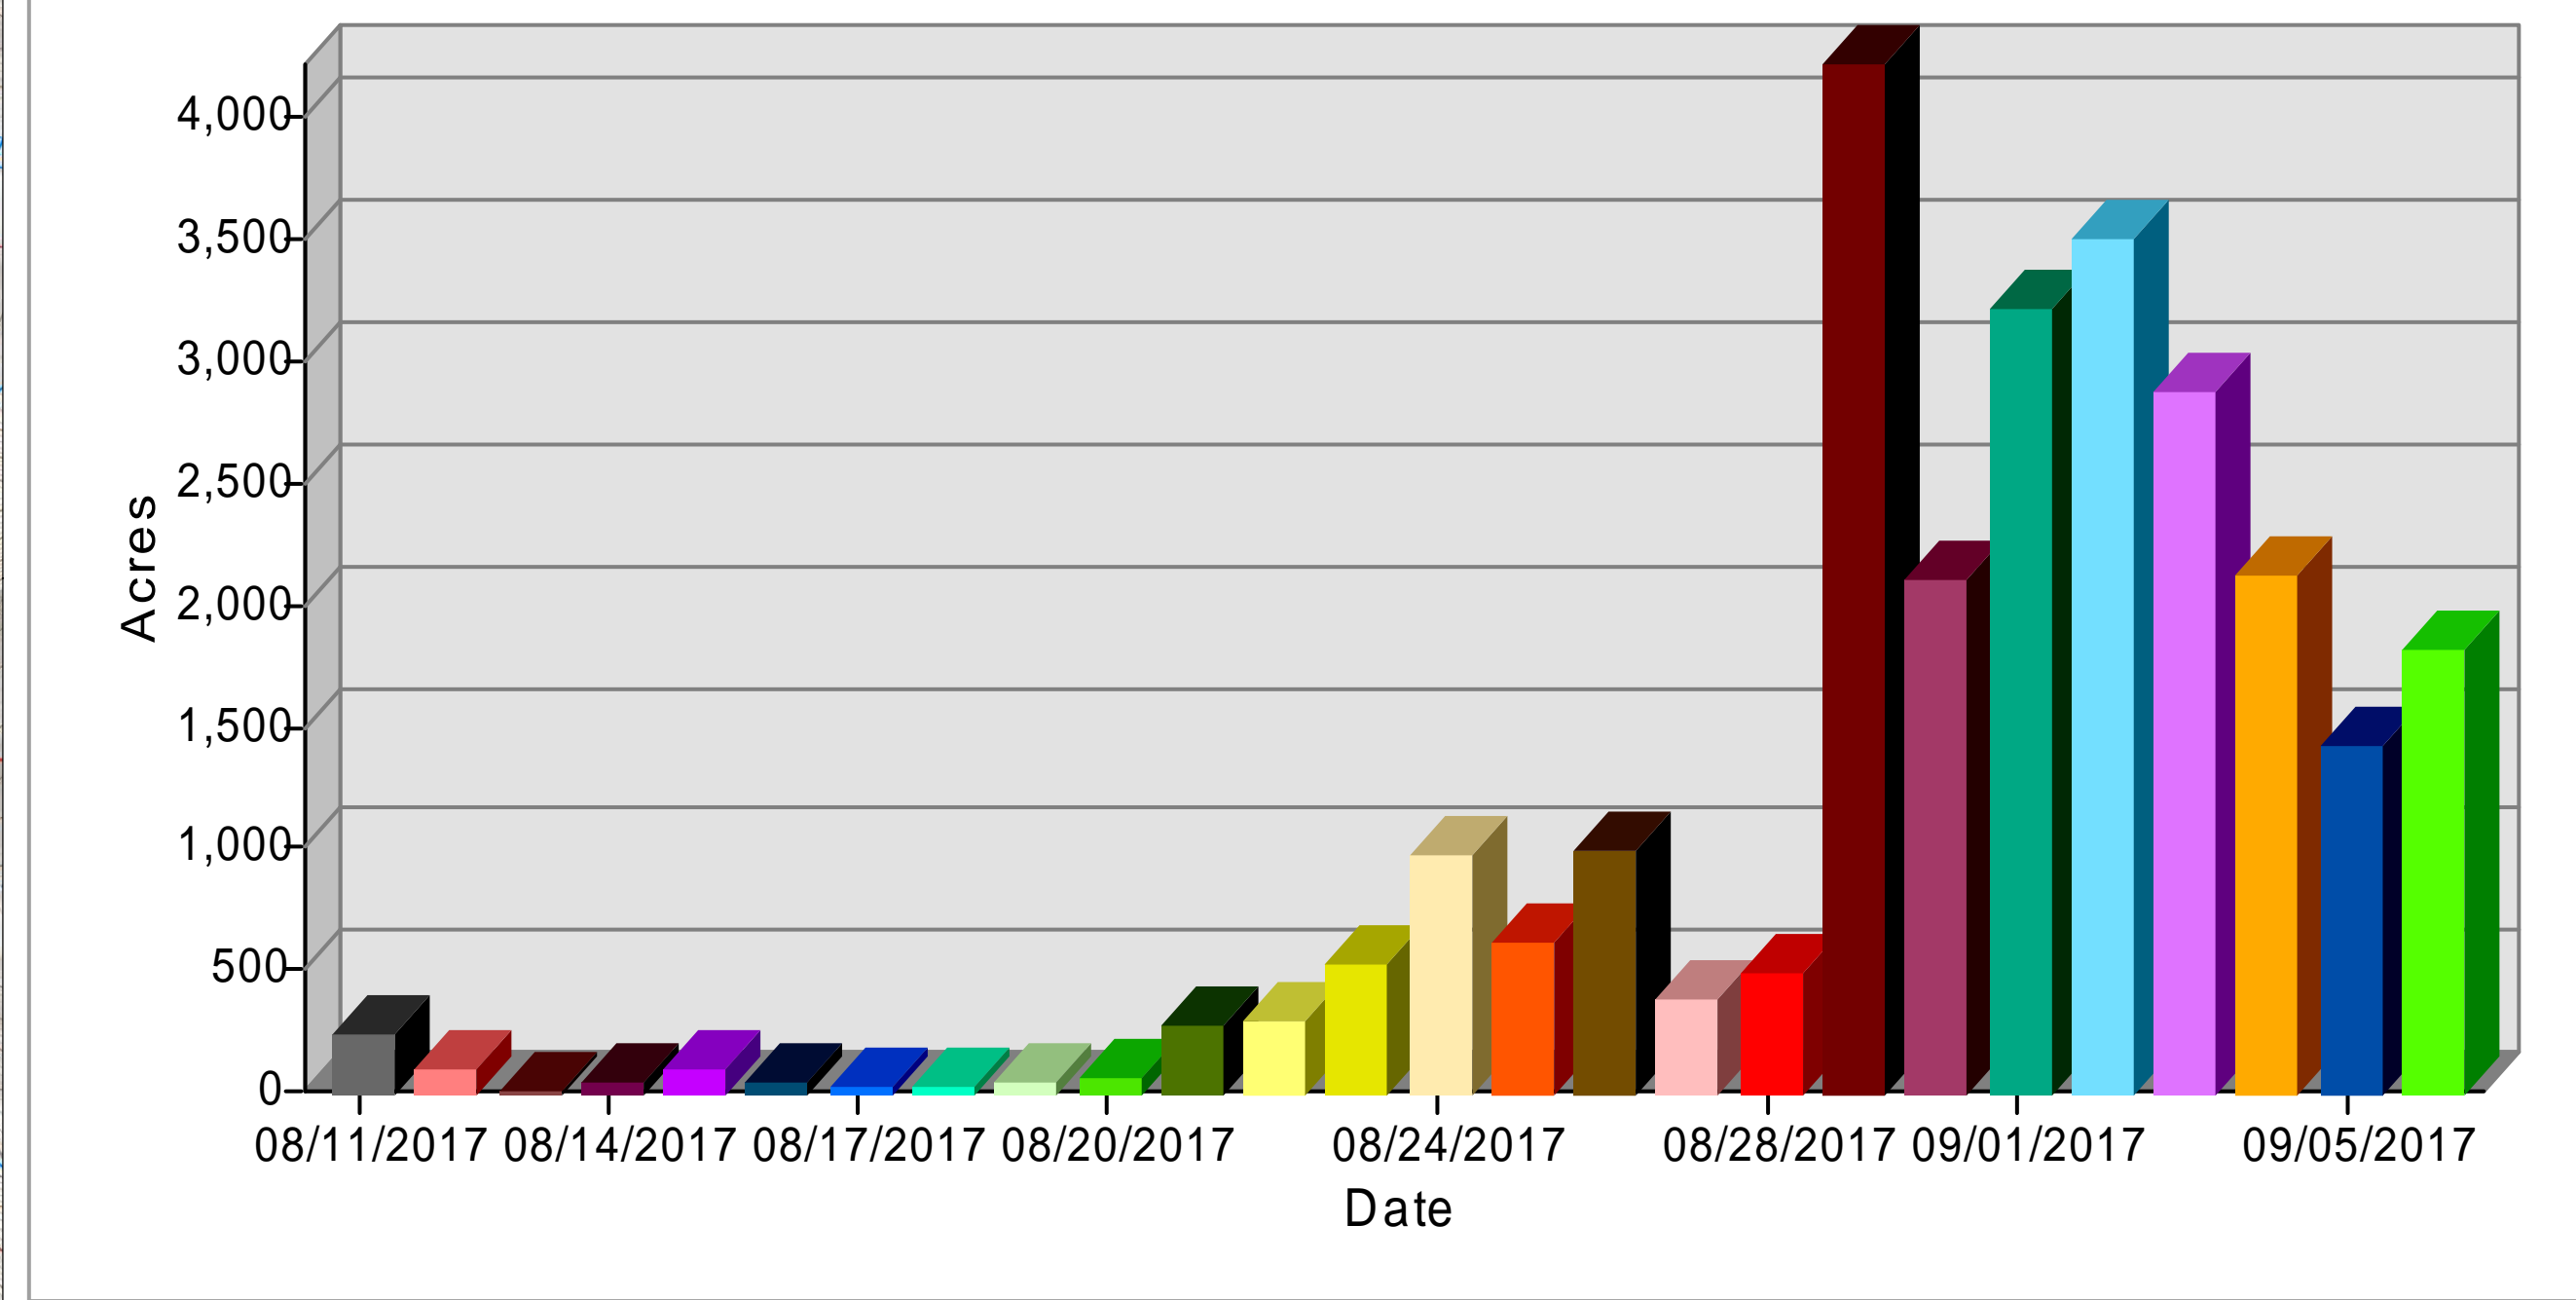

⊗ Fire Origin (8/11 Starts)

Date	Growth	Total
08/11/2017	240	240
08/12/2017	85	326
08/13/2017	8	335
08/14/2017	44	379
08/15/2017	99	478
08/16/2017	33	511
08/17/2017	19	530
08/18/2017	19	549
08/19/2017	37	586
08/20/2017	53	639
08/21/2017	277	917
08/22/2017	292	1,208
08/23/2017	527	1,735
08/24/2017	971	2,707
08/25/2017	608	3,316
08/26/2017	996	4,312
08/27/2017	370	4,682
08/28/2017	482	5,164
08/30/2017	4,222	9,386
08/31/2017	2,110	11,496
09/01/2017	3,219	14,563
09/02/2017	3,511	18,085
09/03/2017	2,866	20,975
09/04/2017	2,131	23,106
09/05/2017	1,408	24,514
09/06/2017	1,811	26,325
* no data on 8/29, 09/08		

Graph of Daily Fire Growth

Progression 9/8

NAD 83 UTM Zone 10N
IR Flown
09/07/2017 @ 0115 Hrs

JOLLY MOUNTAIN - 26,325 ACRES

FIRE PROGRESSION

WA-OWF-000361, SEPTEMBER 8, 2017