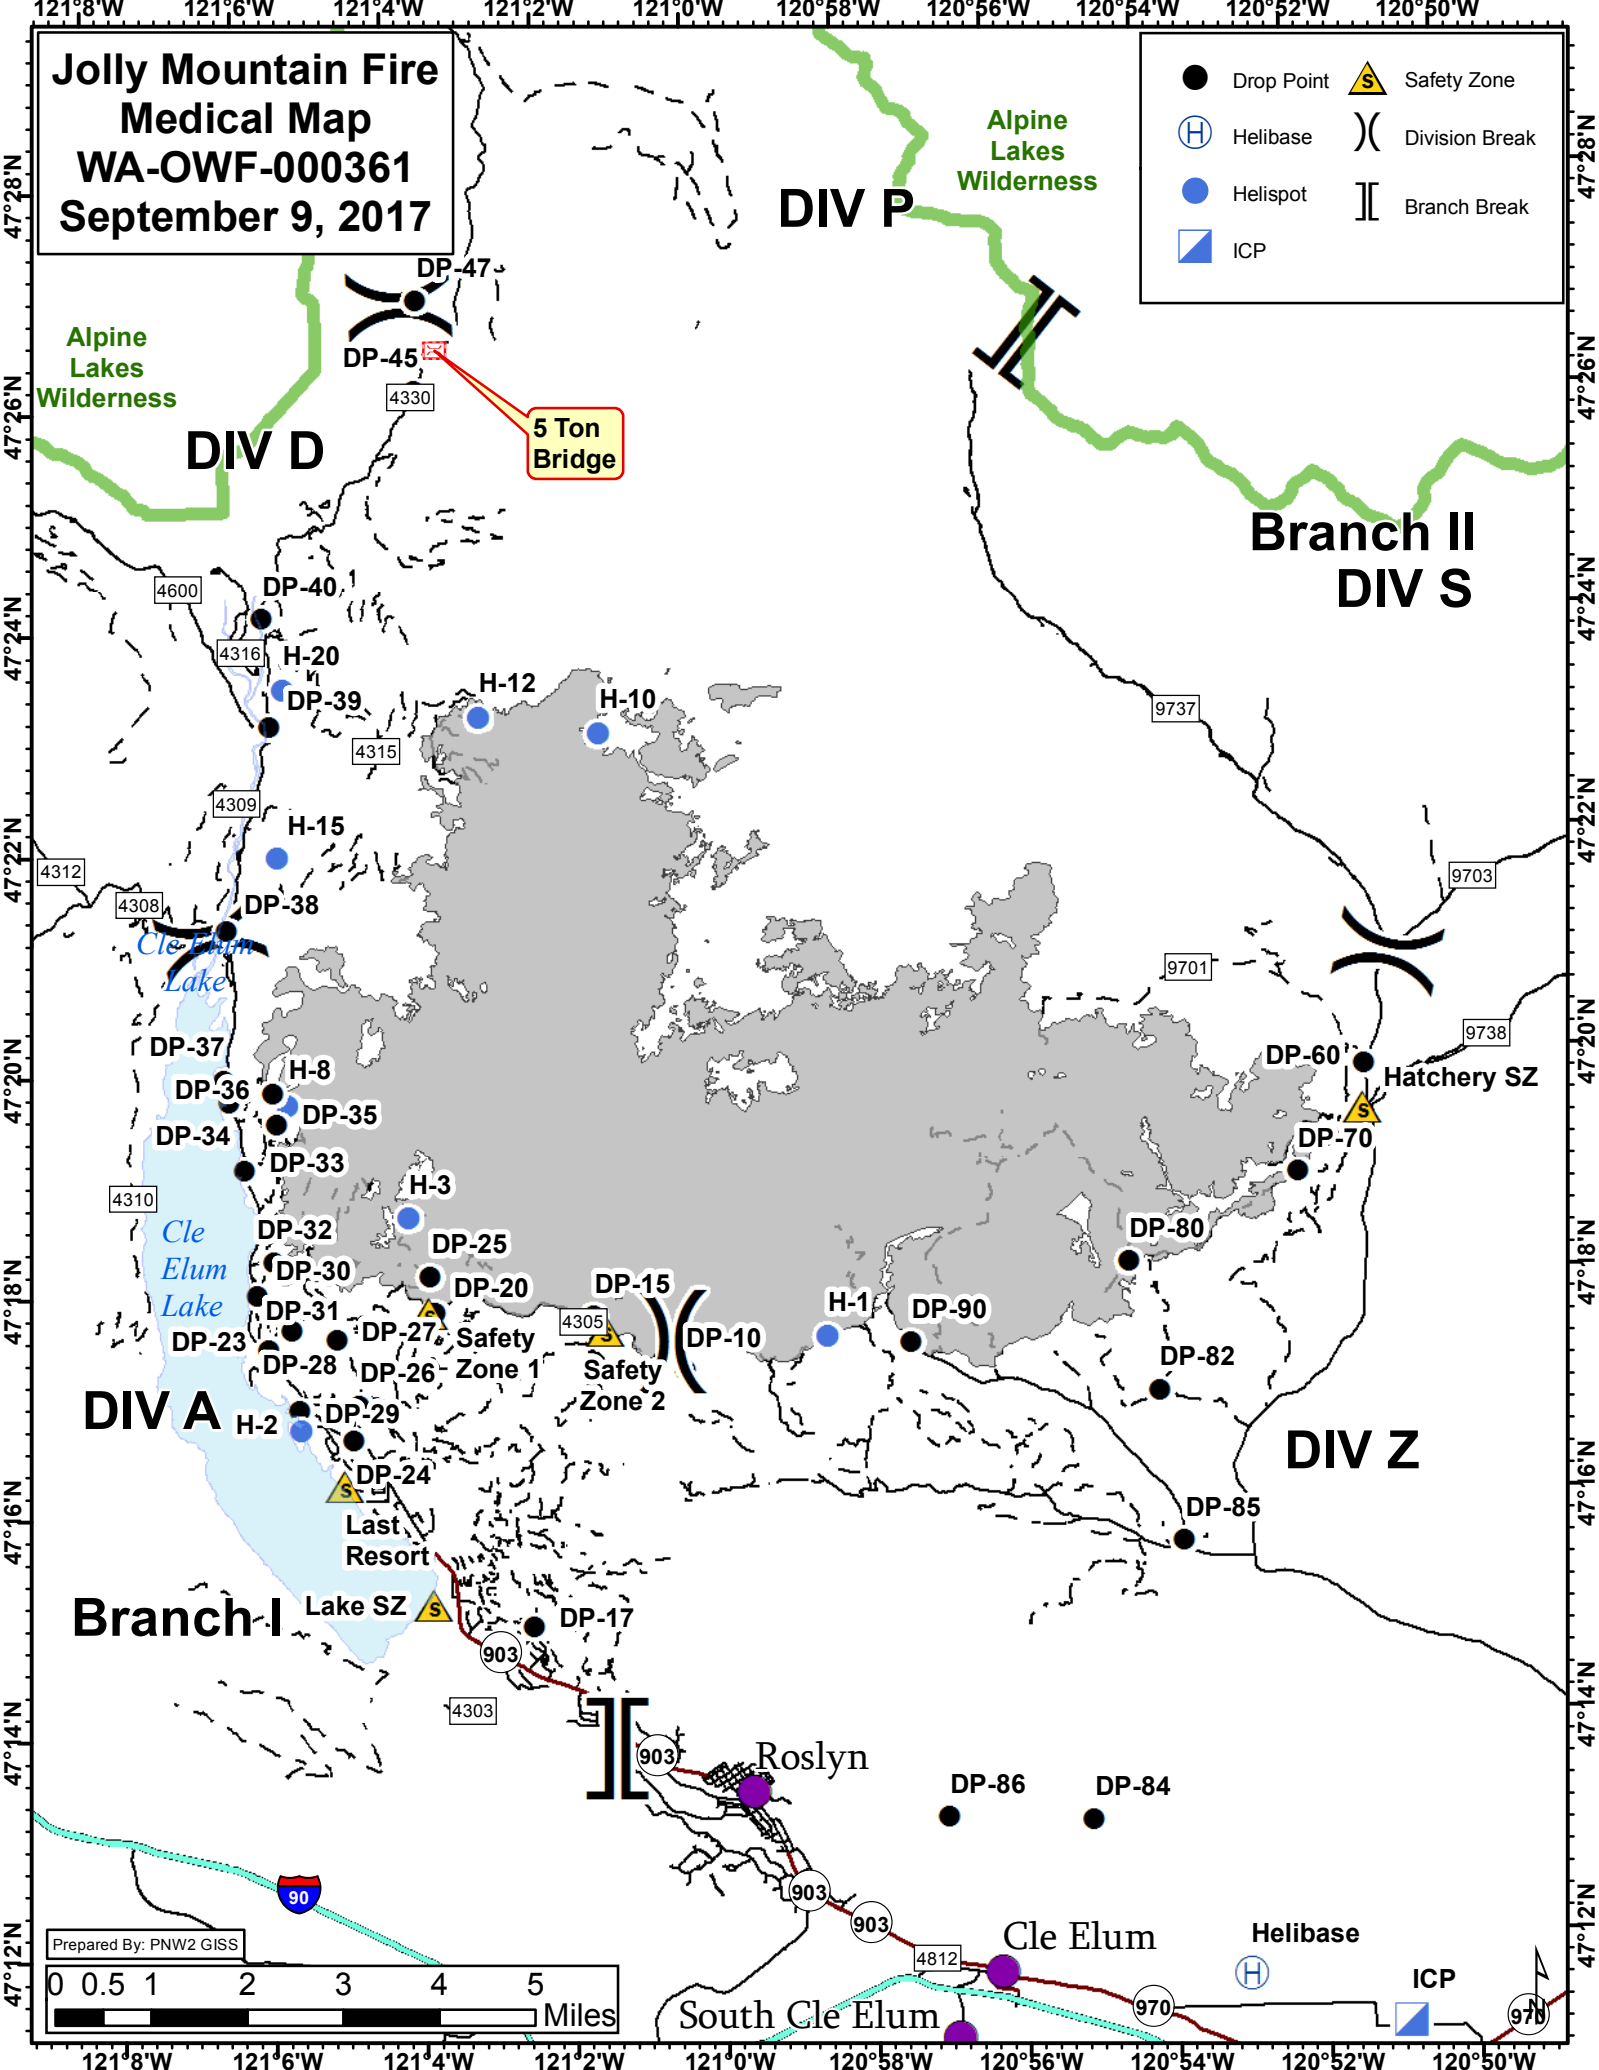

**Jolly Mountain Fire  
Medical Map  
WA-OWF-000361  
September 9, 2017**

- Drop Point
- ⊕ Helibase
- Helispot
- ▣ ICP
- ⚠ Safety Zone
- ⌋ Division Break
- ⌌ Branch Break

Prepared By: PNW2 GISS