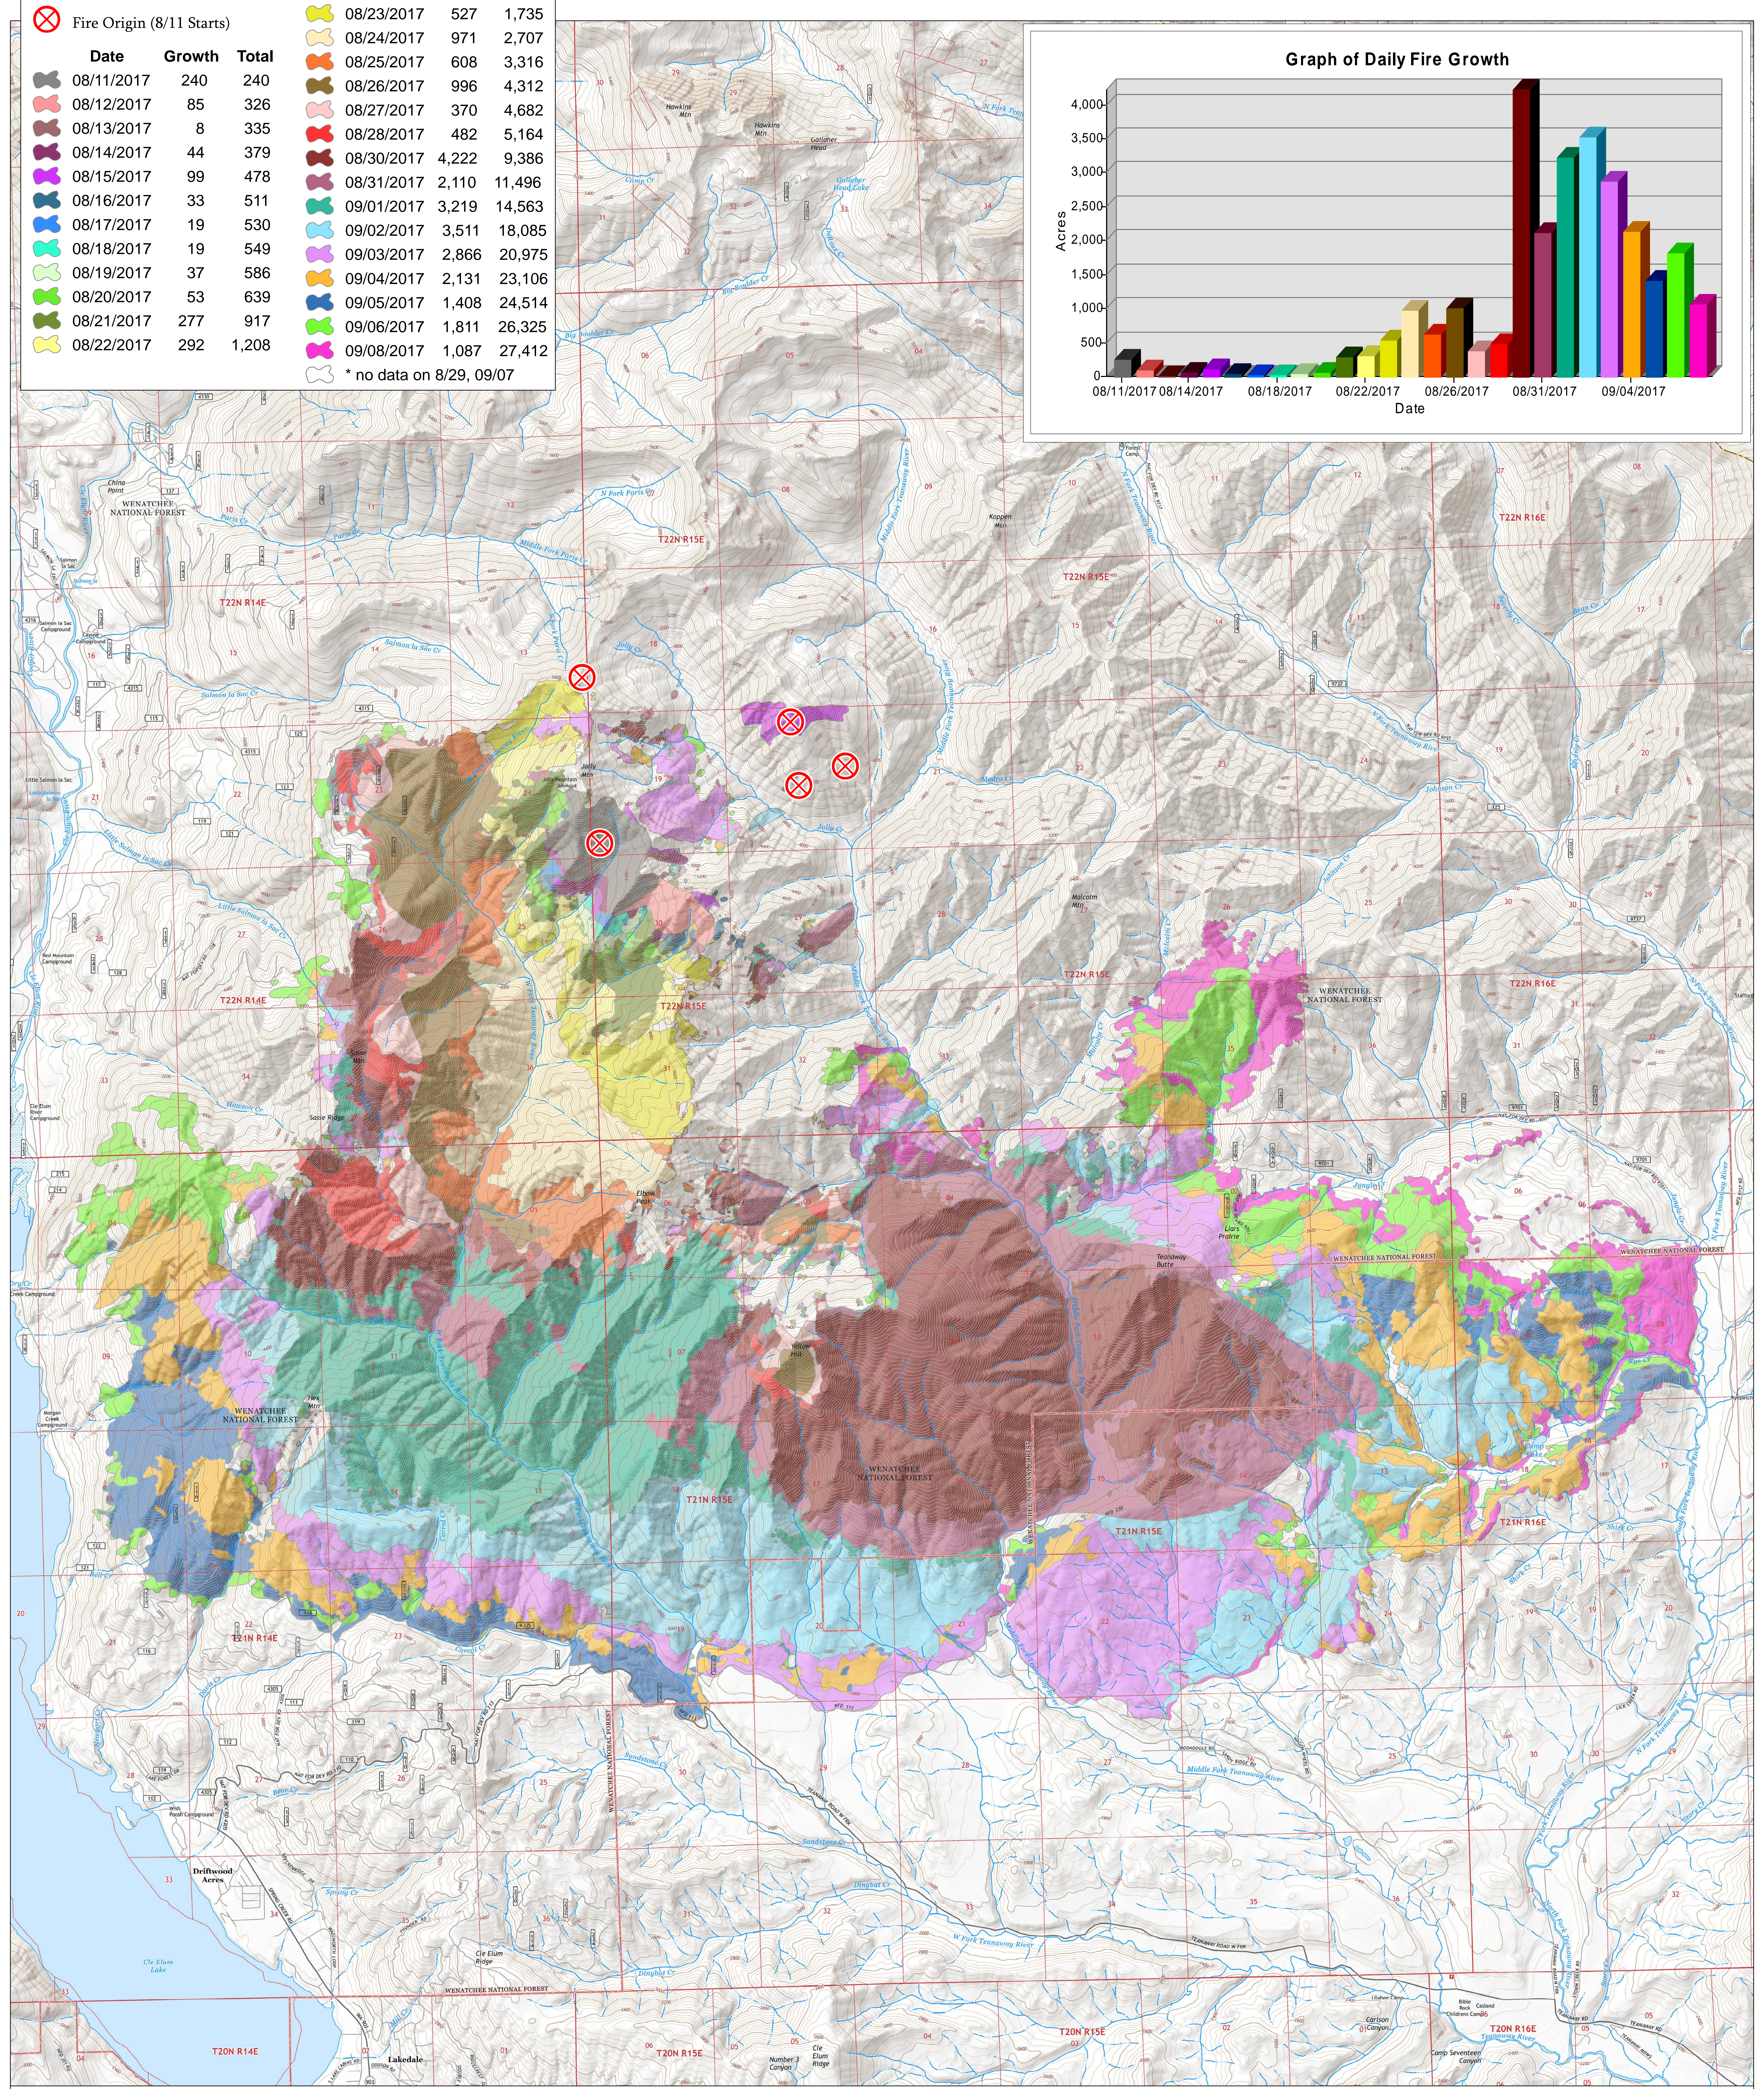

Date	Growth	Total
08/11/2017	240	240
08/12/2017	85	326
08/13/2017	8	335
08/14/2017	44	379
08/15/2017	99	478
08/16/2017	33	511
08/17/2017	19	530
08/18/2017	19	549
08/19/2017	37	586
08/20/2017	53	639
08/21/2017	277	917
08/22/2017	292	1,208
08/23/2017	527	1,735
08/24/2017	971	2,707
08/25/2017	608	3,316
08/26/2017	996	4,312
08/27/2017	370	4,682
08/28/2017	482	5,164
08/30/2017	4,222	9,386
08/31/2017	2,110	11,496
09/01/2017	3,219	14,563
09/02/2017	3,511	18,085
09/03/2017	2,866	20,975
09/04/2017	2,131	23,106
09/05/2017	1,408	24,514
09/06/2017	1,811	26,325
09/08/2017	1,087	27,412
* no data on 8/29, 09/07		

Progression 9/9

NAD 83 UTM Zone 10N
 IR Flown
 09/09/2017 @ 0200 Hrs

JOLLY MOUNTAIN - 27,412 ACRES

FIRE PROGRESSION

WA-OWF-000361, SEPTEMBER 9, 2017