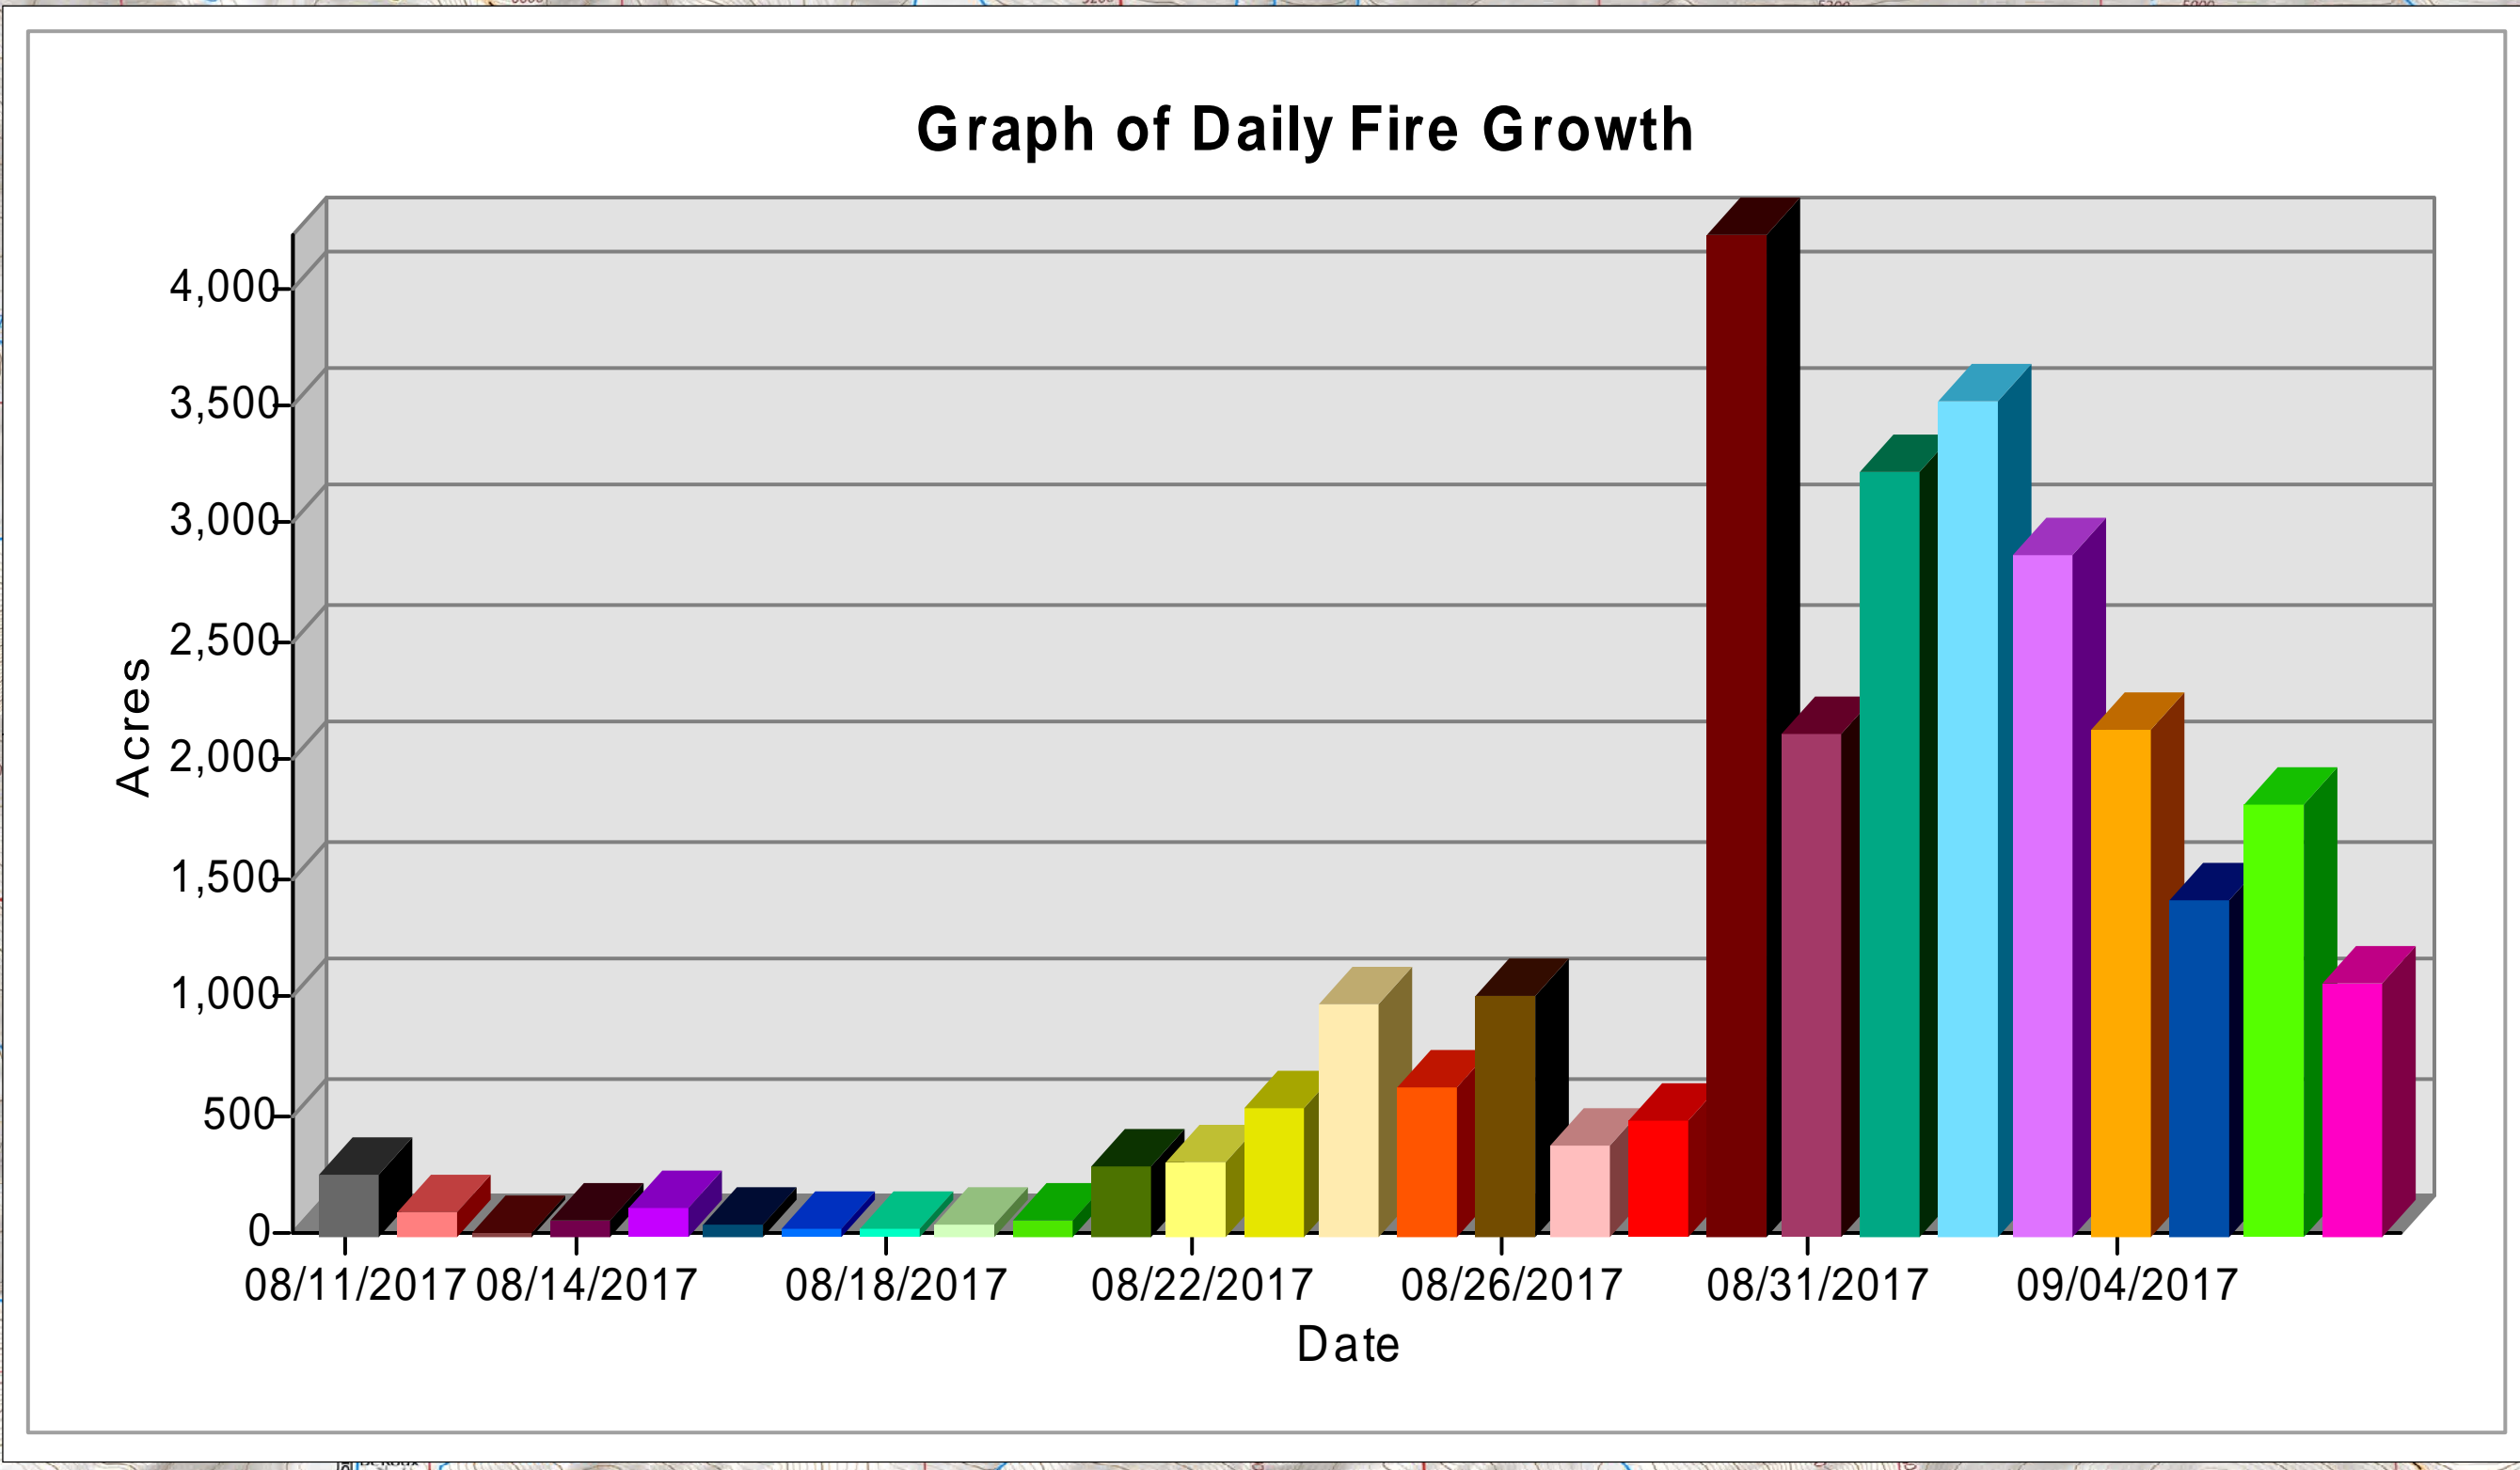

Date	Growth	Total
08/11/2017	240	240
08/12/2017	85	326
08/13/2017	8	335
08/14/2017	44	379
08/15/2017	99	478
08/16/2017	33	511
08/17/2017	19	530
08/18/2017	19	549
08/19/2017	37	586
08/20/2017	53	639
08/21/2017	277	917
08/22/2017	292	1,208
08/23/2017	527	1,735
08/24/2017	971	2,707
08/25/2017	608	3,316
08/26/2017	996	4,312
08/27/2017	370	4,682
08/28/2017	482	5,164
08/30/2017	4,222	9,386
08/31/2017	2,110	11,496
09/01/2017	3,219	14,563
09/02/2017	3,511	18,085
09/03/2017	2,866	20,975
09/04/2017	2,131	23,106
09/05/2017	1,408	24,514
09/06/2017	1,811	26,325
09/08/2017	1,087	27,412
* no data on 8/29, 09/07		

Progression 9/9

NAD 83 UTM Zone 10N
 IR Flown
 09/09/2017 @ 0200 Hrs

JOLLY MOUNTAIN - 27,412 ACRES

FIRE PROGRESSION

WA-OWF-000361, SEPTEMBER 9, 2017