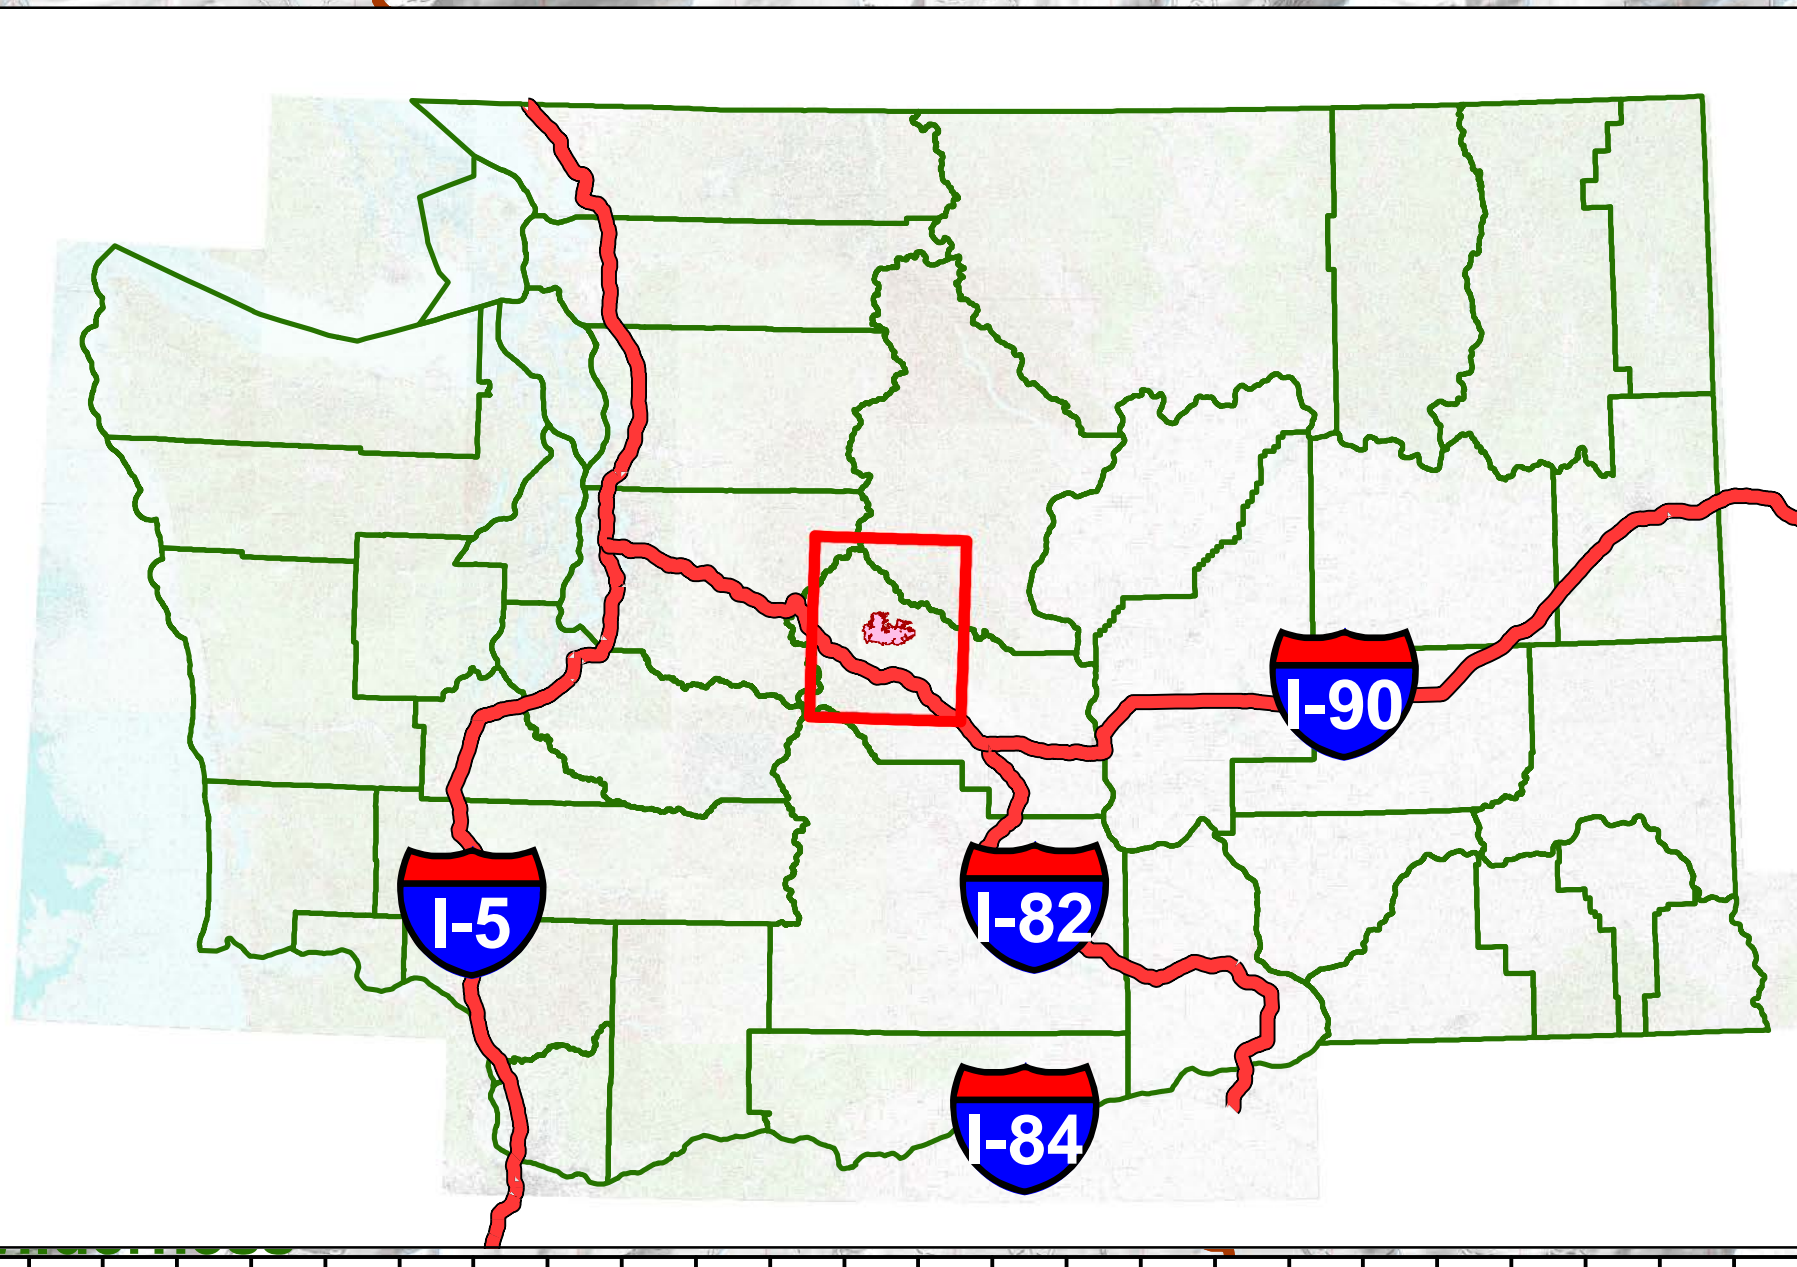

- Road Closed
- Camp Ground
- Recreation Residence
- SKI AREA ALPINE
- Trailhead
- Closure Areas
- Wildfire Daily Fire Perimeter
- Wilderness
- Completed Line

Snoqualmie
55 miles
←

Leavenworth
50 Miles
↑

Ellensburg
25 Miles
↘

JOLLY MOUNTAIN PUBLIC INFORMATION MAP

29,432 ACRES

WA-OWF-000361, SEPTEMBER 10, 2017

NAD 83 UTM Zone 10N
IR Flight
09/10/2017 @ 0115 hrs