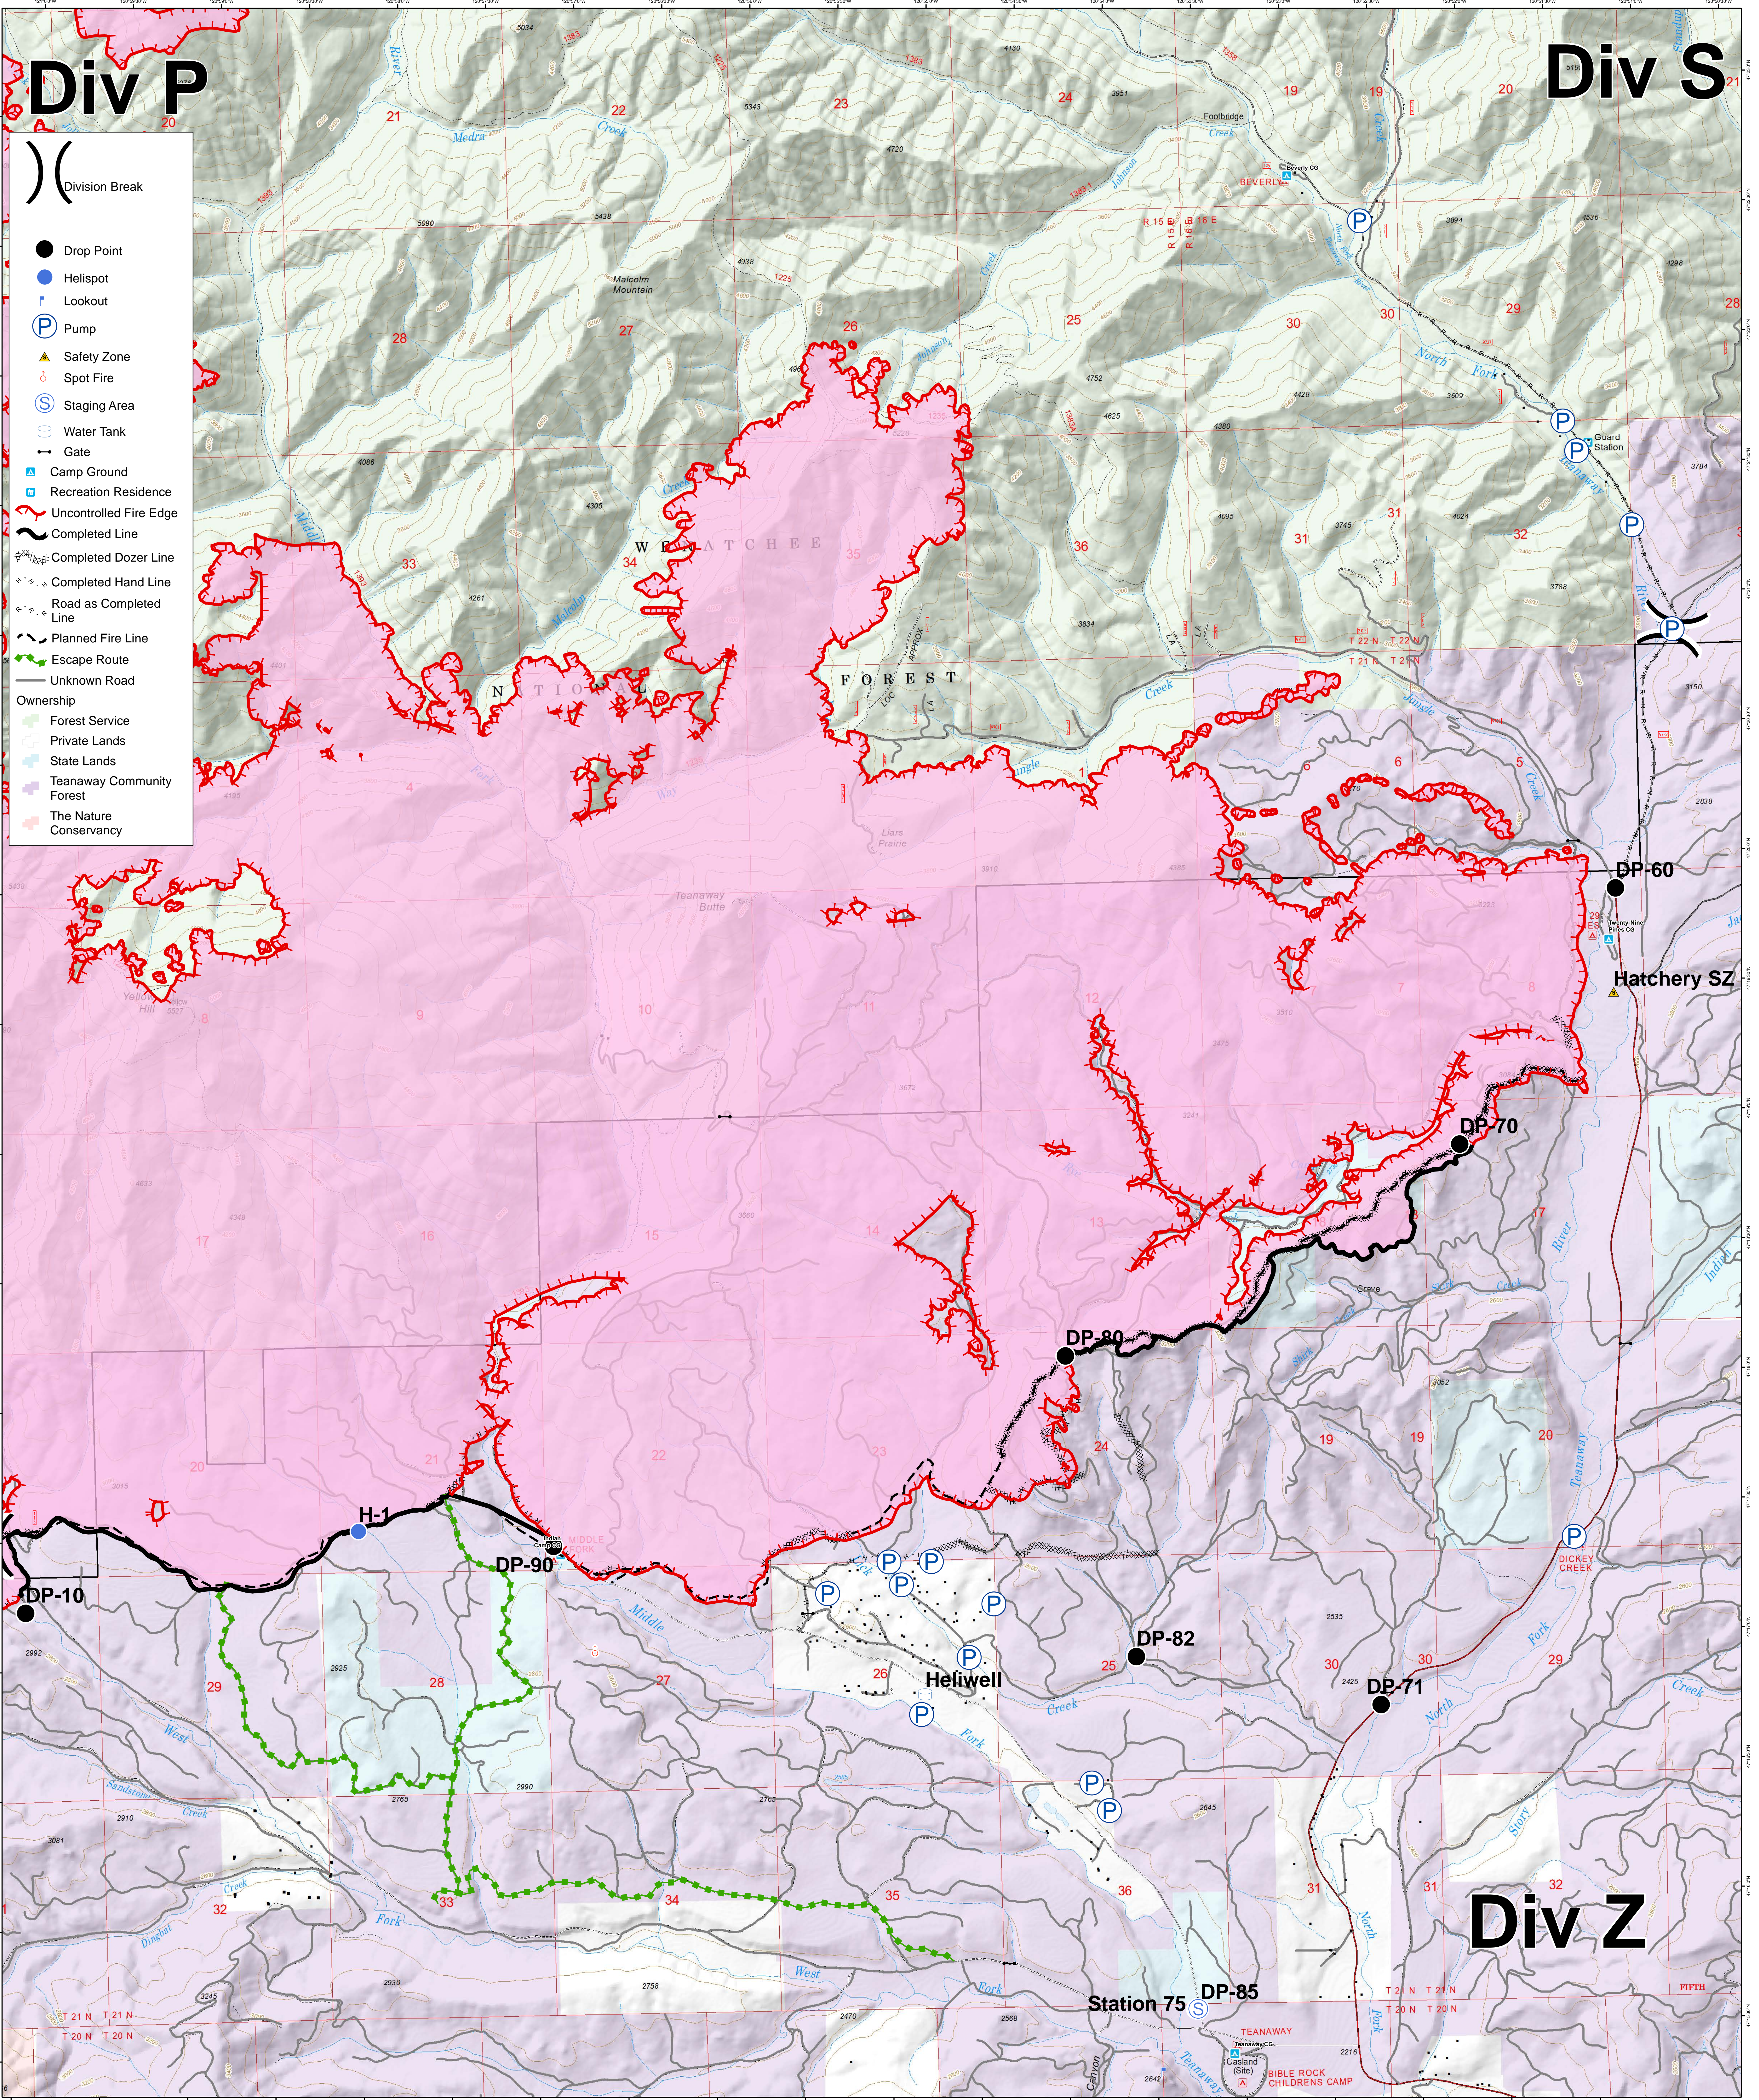

Div P

Div S

- Division Break
- Drop Point
- Helispot
- Lookout
- Pump
- Safety Zone
- Spot Fire
- Staging Area
- Water Tank
- Gate
- Camp Ground
- Recreation Residence
- Uncontrolled Fire Edge
- Completed Line
- Completed Dozer Line
- Completed Hand Line
- Road as Completed Line
- Planned Fire Line
- Escape Route
- Unknown Road
- Ownership**
- Forest Service
- Private Lands
- State Lands
- Teanaway Community Forest
- The Nature Conservancy

JOLLY MOUNTAIN BRANCH 2 OPS MAP

27,412 ACRES

WA-OWF-000361, SEPTEMBER 10, 2017

NAD 83 UTM Zone 10N
 IR Flight
 09/09/2017 @ 0200 hrs

1:15,000