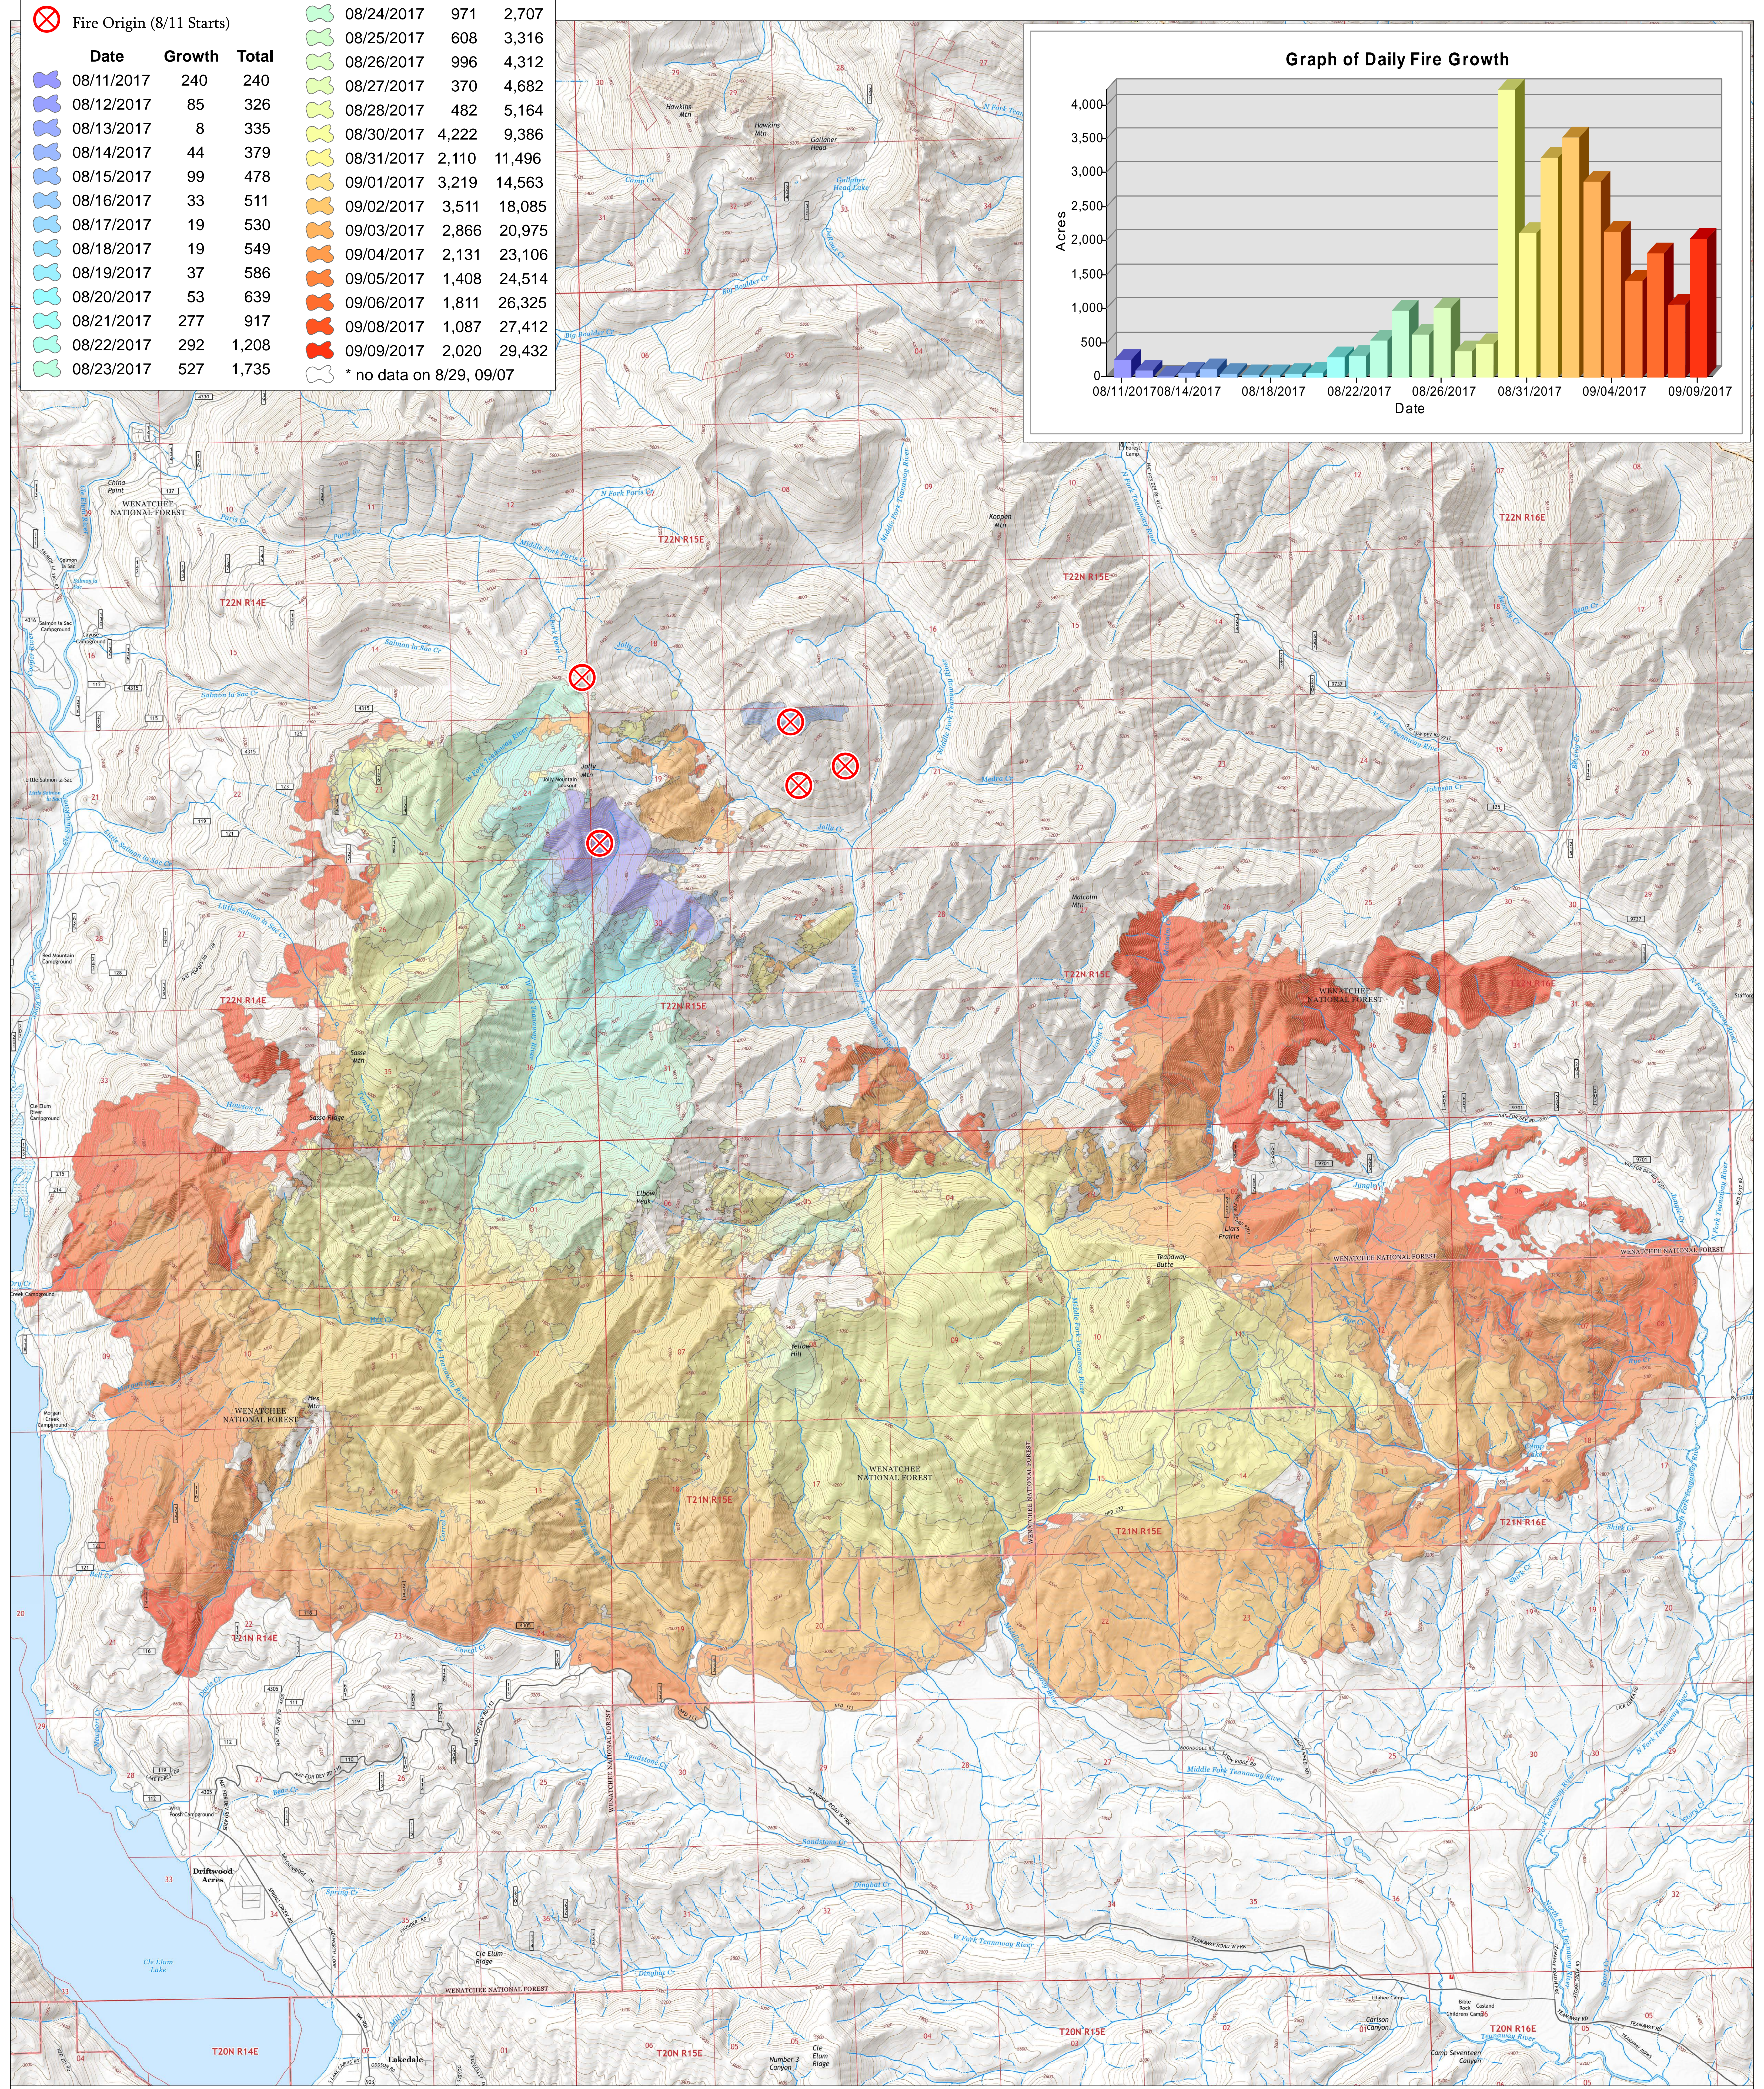

Date	Growth	Total
08/11/2017	240	240
08/12/2017	85	326
08/13/2017	8	335
08/14/2017	44	379
08/15/2017	99	478
08/16/2017	33	511
08/17/2017	19	530
08/18/2017	19	549
08/19/2017	37	586
08/20/2017	53	639
08/21/2017	277	917
08/22/2017	292	1,208
08/23/2017	527	1,735
08/24/2017	971	2,707
08/25/2017	608	3,316
08/26/2017	996	4,312
08/27/2017	370	4,682
08/28/2017	482	5,164
08/30/2017	4,222	9,386
08/31/2017	2,110	11,496
09/01/2017	3,219	14,563
09/02/2017	3,511	18,085
09/03/2017	2,866	20,975
09/04/2017	2,131	23,106
09/05/2017	1,408	24,514
09/06/2017	1,811	26,325
09/08/2017	1,087	27,412
09/09/2017	2,020	29,432
* no data on 8/29, 09/07		

# JOLLY MOUNTAIN - 29,432 ACRES

## FIRE PROGRESSION

WA-OWF-000361, SEPTEMBER 10, 2017

Progression 9/10

NAD 83 UTM Zone 10N  
IR Flown  
09/10/2017 @ 0115 Hrs