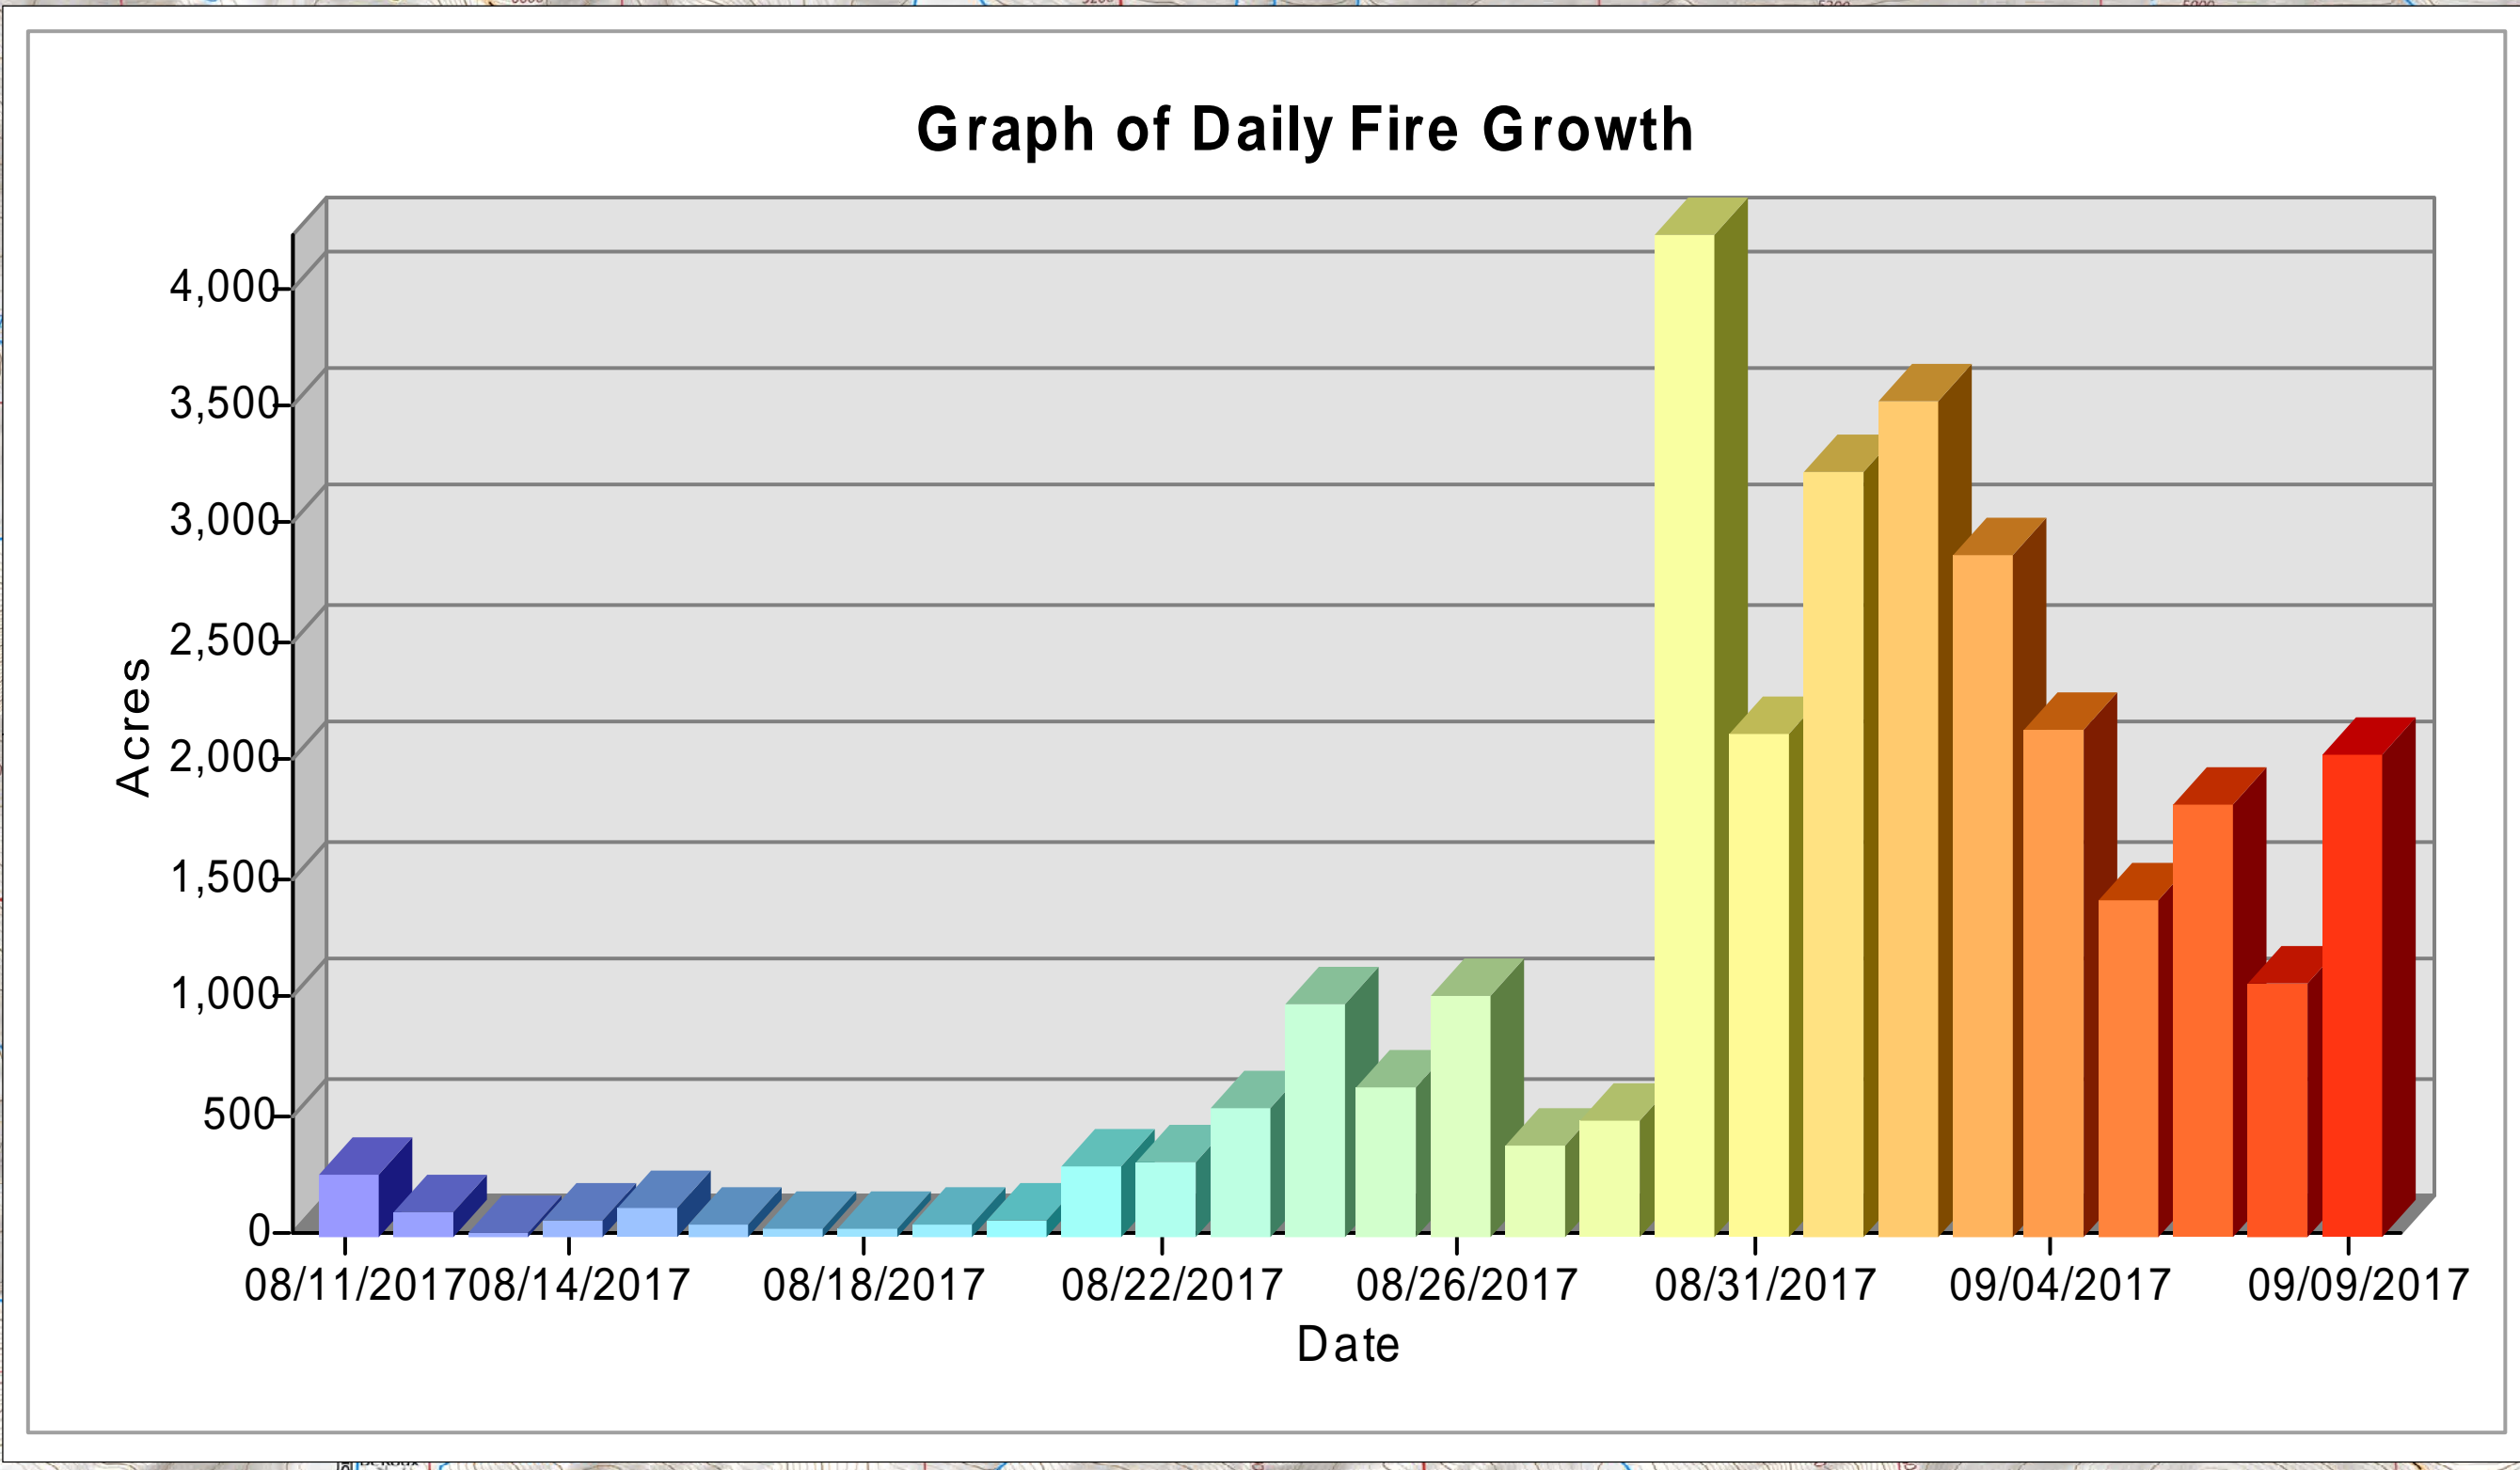

Date	Growth	Total
08/11/2017	240	240
08/12/2017	85	326
08/13/2017	8	335
08/14/2017	44	379
08/15/2017	99	478
08/16/2017	33	511
08/17/2017	19	530
08/18/2017	19	549
08/19/2017	37	586
08/20/2017	53	639
08/21/2017	277	917
08/22/2017	292	1,208
08/23/2017	527	1,735
08/24/2017	971	2,707
08/25/2017	608	3,316
08/26/2017	996	4,312
08/27/2017	370	4,682
08/28/2017	482	5,164
08/30/2017	4,222	9,386
08/31/2017	2,110	11,496
09/01/2017	3,219	14,563
09/02/2017	3,511	18,085
09/03/2017	2,866	20,975
09/04/2017	2,131	23,106
09/05/2017	1,408	24,514
09/06/2017	1,811	26,325
09/08/2017	1,087	27,412
09/09/2017	2,020	29,432
* no data on 8/29, 09/07		