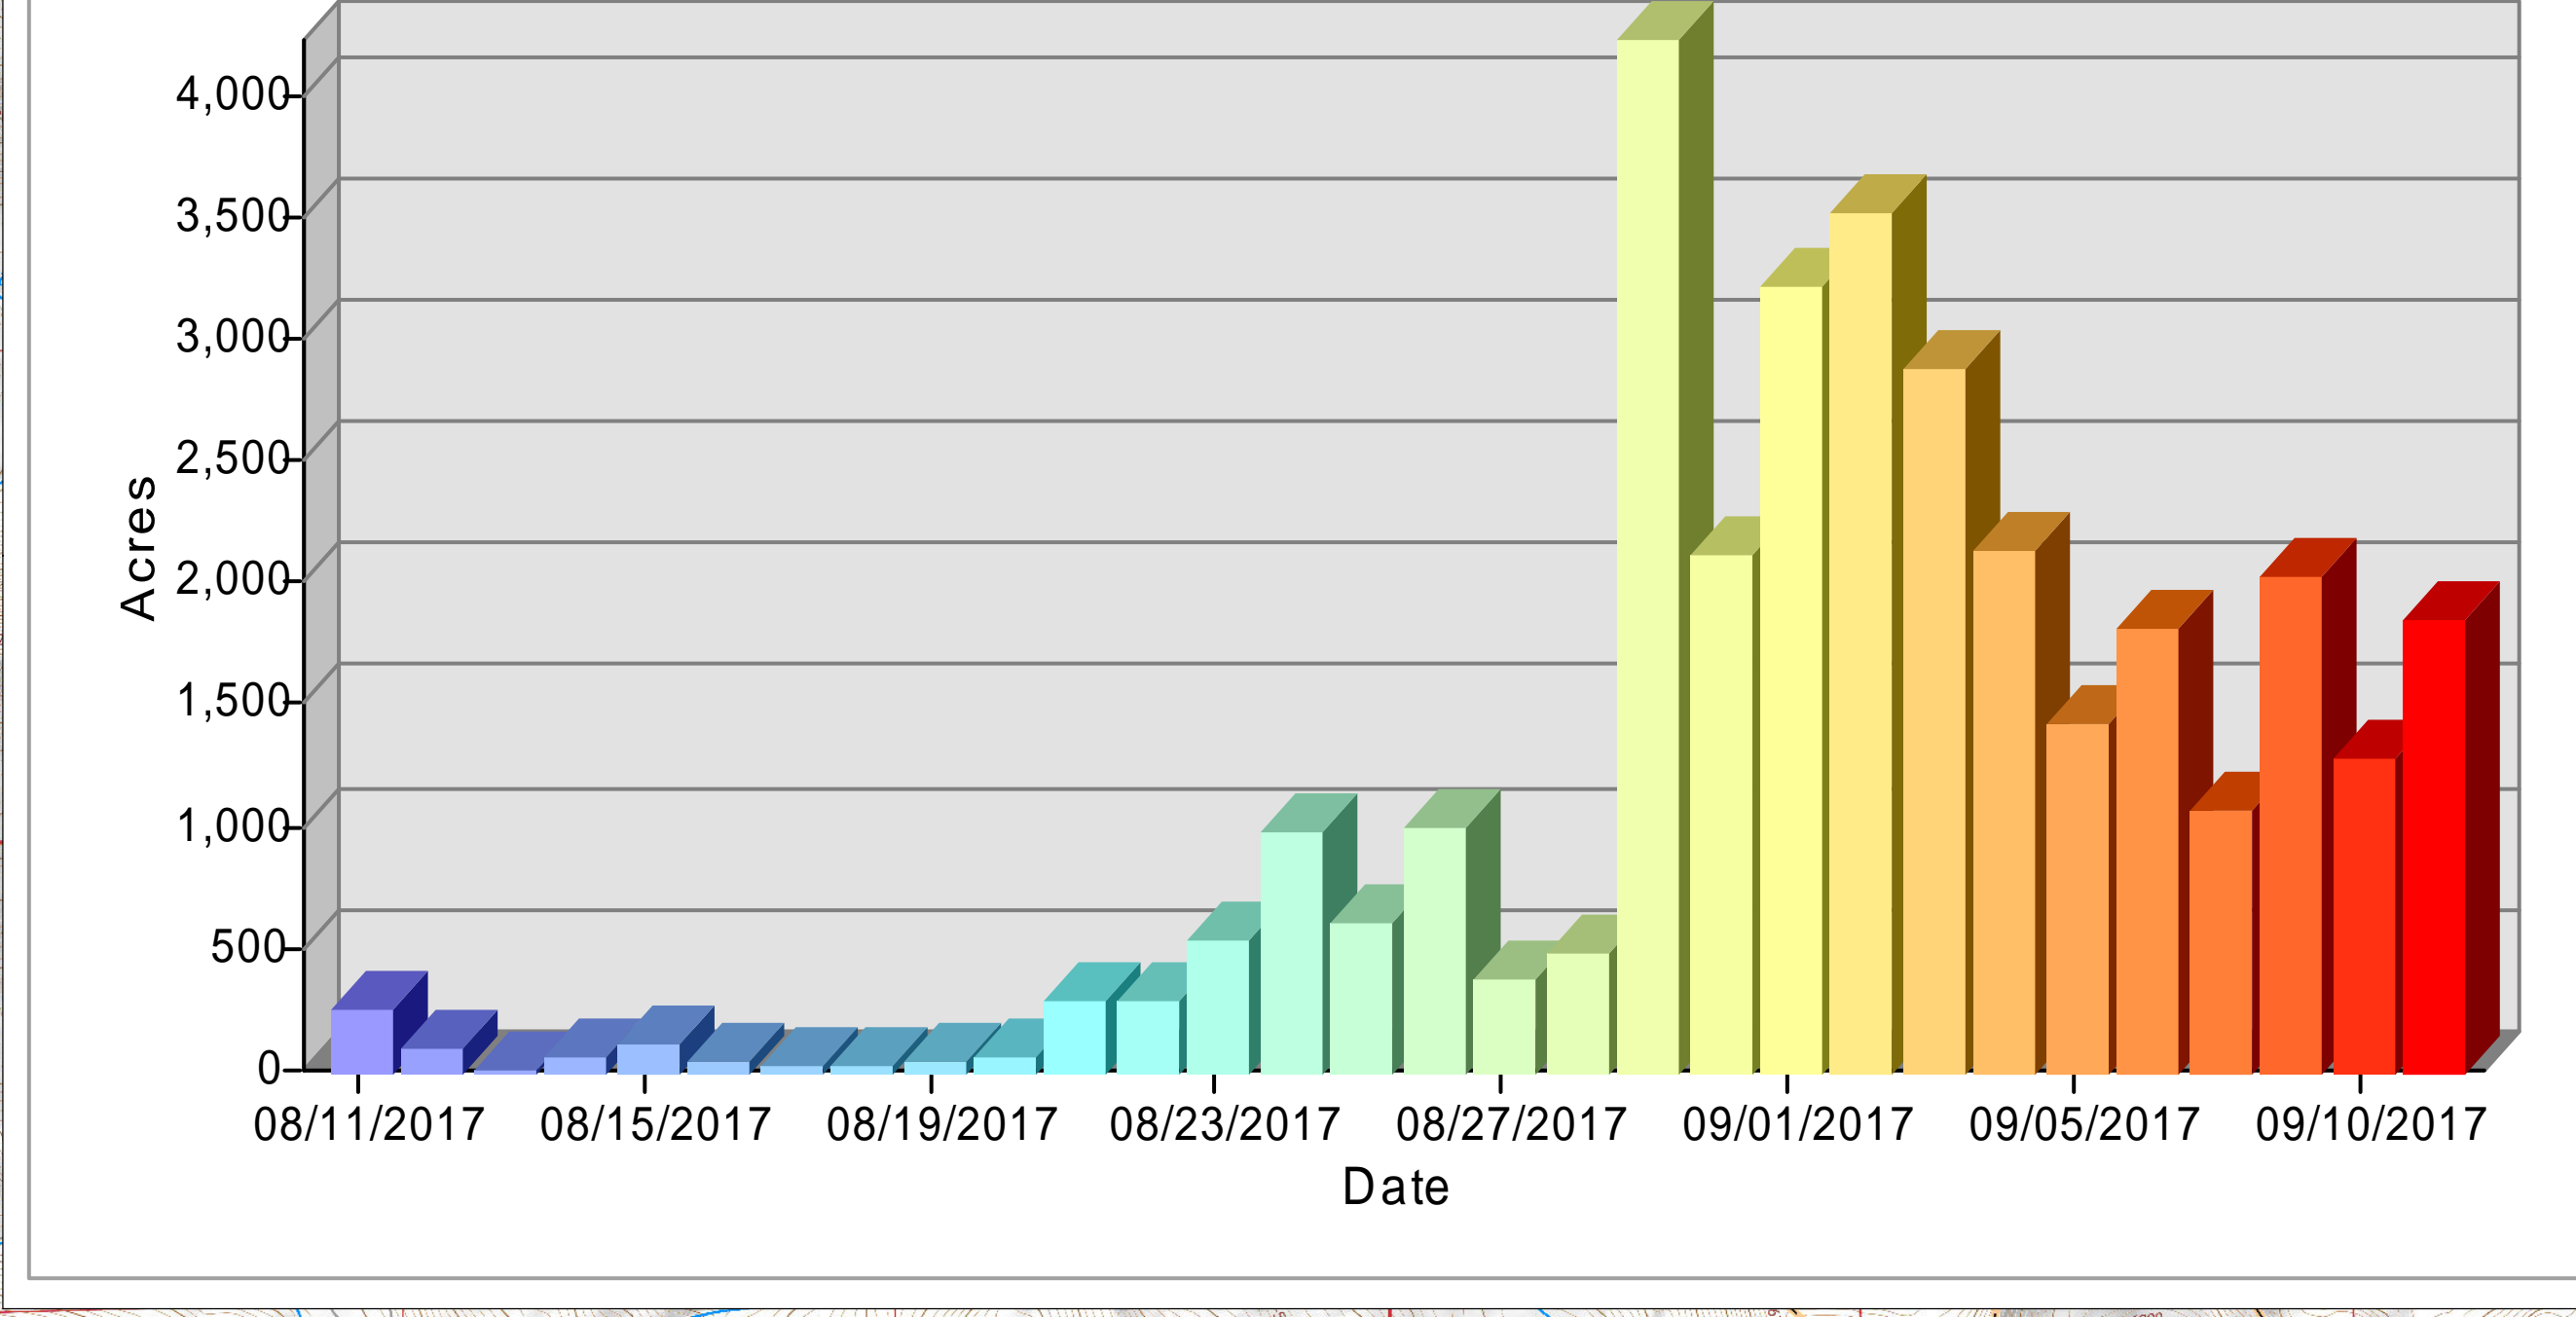

☒ Fire Origin (8/11 Starts)

Date	Growth	Total
08/11/2017	240	240
08/12/2017	85	326
08/13/2017	8	335
08/14/2017	44	379
08/15/2017	99	478
08/16/2017	33	511
08/17/2017	19	530
08/18/2017	19	549
08/19/2017	37	586
08/20/2017	53	639
08/21/2017	277	917
08/22/2017	292	1,208
08/23/2017	527	1,735
08/24/2017	971	2,707

08/25/2017	608	3,316
08/26/2017	996	4,312
08/27/2017	370	4,682
08/28/2017	482	5,164
08/30/2017	4,222	9,386
08/31/2017	2,110	11,496
09/01/2017	3,219	14,563
09/02/2017	3,511	18,085
09/03/2017	2,866	20,975
09/04/2017	2,131	23,106
09/05/2017	1,408	24,514
09/06/2017	1,811	26,325
09/08/2017	1,087	27,412
09/09/2017	2,020	29,432
09/10/2017	1,288	30,720
09/11/2017	1,789	32,509

☒ * no data on 8/29, 09/07

Graph of Daily Fire Growth

JOLLY MOUNTAIN - 32,509 ACRES

FIRE PROGRESSION

WA-OWF-000361, SEPTEMBER 12, 2017

Progression 9/12

NAD 83 UTM Zone 10N
IR Flown
09/12/2017 @ 0015 Hrs