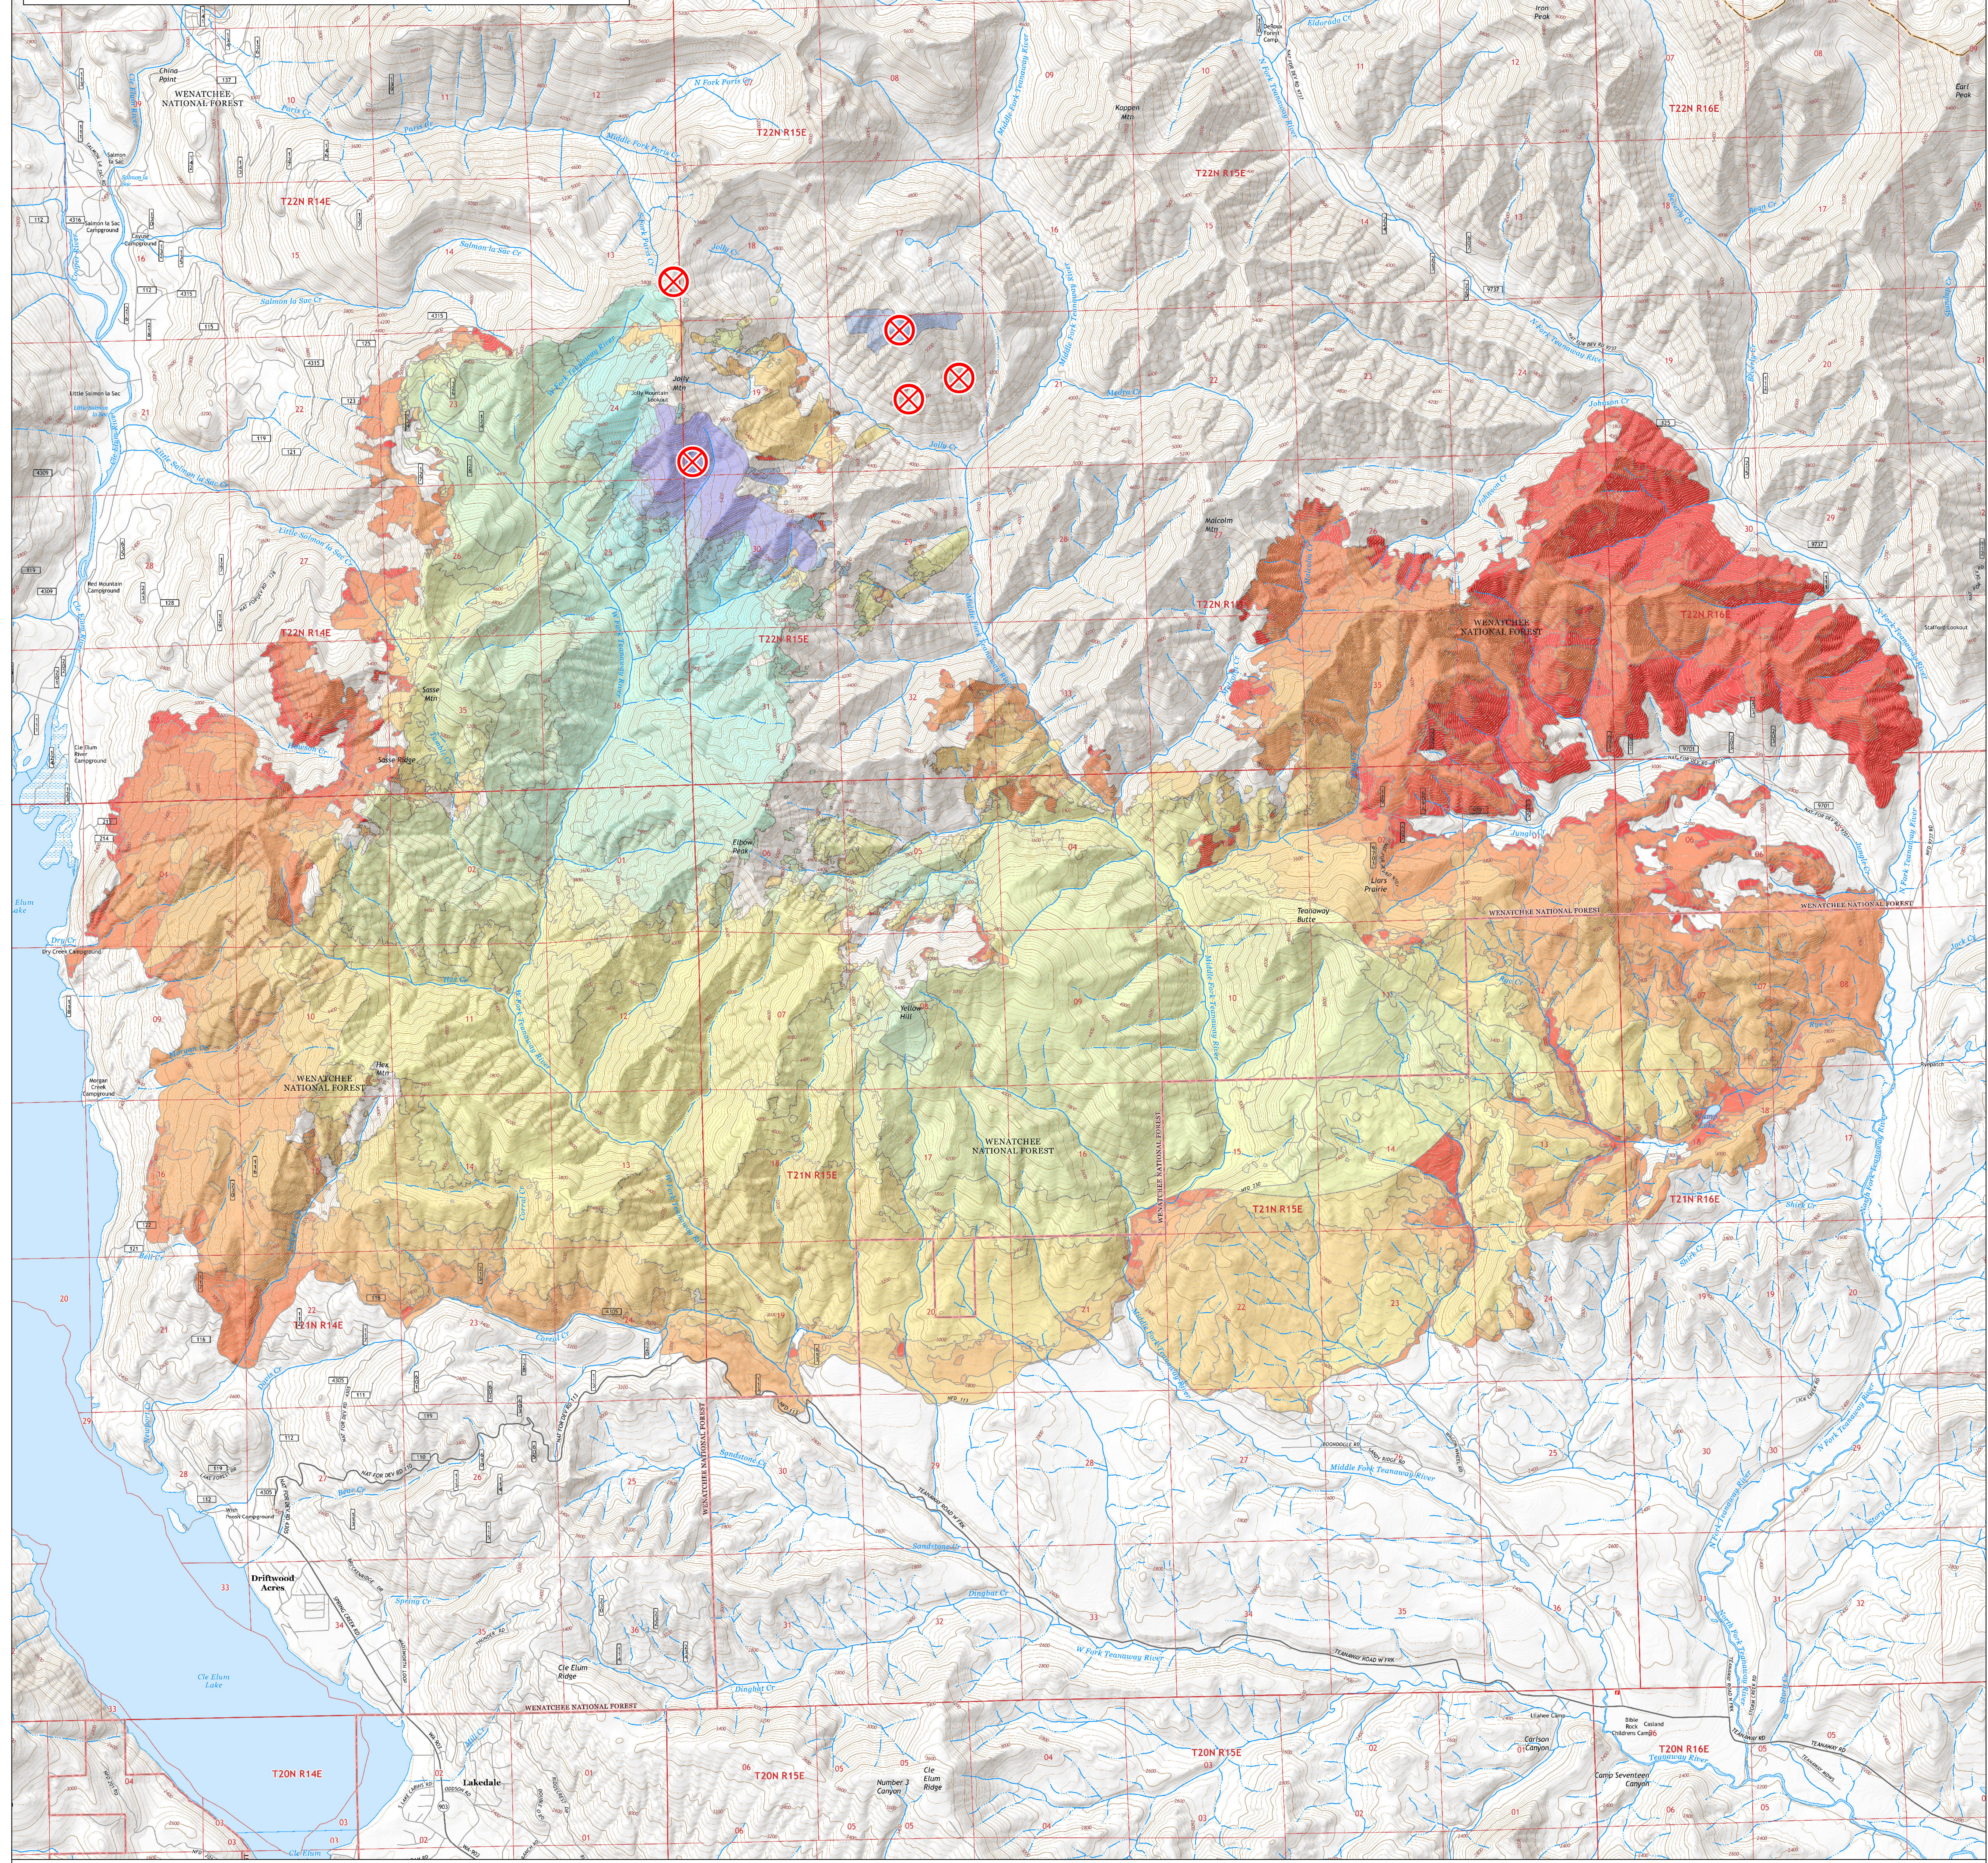

☒ Fire Origin (8/11 Starts)

Date	Growth	Total
08/11/2017	240	240
08/12/2017	85	326
08/13/2017	8	335
08/14/2017	44	379
08/15/2017	99	478
08/16/2017	33	511
08/17/2017	19	530
08/18/2017	19	549
08/19/2017	37	586
08/20/2017	53	639
08/21/2017	277	917
08/22/2017	292	1,208
08/23/2017	527	1,735
08/24/2017	971	2,707

08/25/2017	608	3,316
08/26/2017	996	4,312
08/27/2017	370	4,682
08/28/2017	482	5,164
08/30/2017	4,222	9,386
08/31/2017	2,110	11,496
09/01/2017	3,219	14,563
09/02/2017	3,511	18,085
09/03/2017	2,866	20,975
09/04/2017	2,131	23,106
09/05/2017	1,408	24,514
09/06/2017	1,811	26,325
09/08/2017	1,087	27,412
09/09/2017	2,020	29,432
09/10/2017	1,288	30,720
09/11/2017	1,789	32,509

☒ * no data on 8/29, 09/07

Graph of Daily Fire Growth

JOLLY MOUNTAIN - 32,509 ACRES

FIRE PROGRESSION

WA-OWF-000361, SEPTEMBER 12, 2017

Progression 9/12

NAD 83 UTM Zone 10N
IR Flown
09/12/2017 @ 0015 Hrs