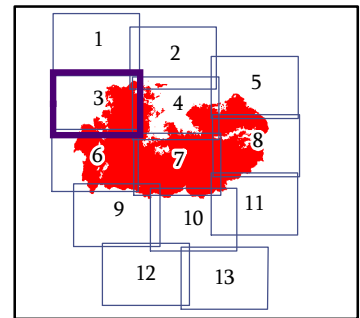

IAP MAP  
PAGE 3 OF 13

Jolly Mountain Fire  
WA-OWF-000361  
September 14, 2017  
33,950 Acres  
IR Flight  
9/13/2017 @ 0145 Hrs

-  Camp
-  Drop Point
-  Fire Origin
-  Helispot
-  Mobile Weather Unit
-  Pump
-  Repeater
-  Water Source
-  Triaged Structure
-  Uncontrolled Fire Edge
-  Completed Dozer Line
-  Completed Hand Line
-  Road as Completed Line
-  Proposed Dozer Line
-  Roads
-  4WD/Unimproved
-  FS Trails

Miles

NAD 83 UTM Zone 10N  
1:24,000