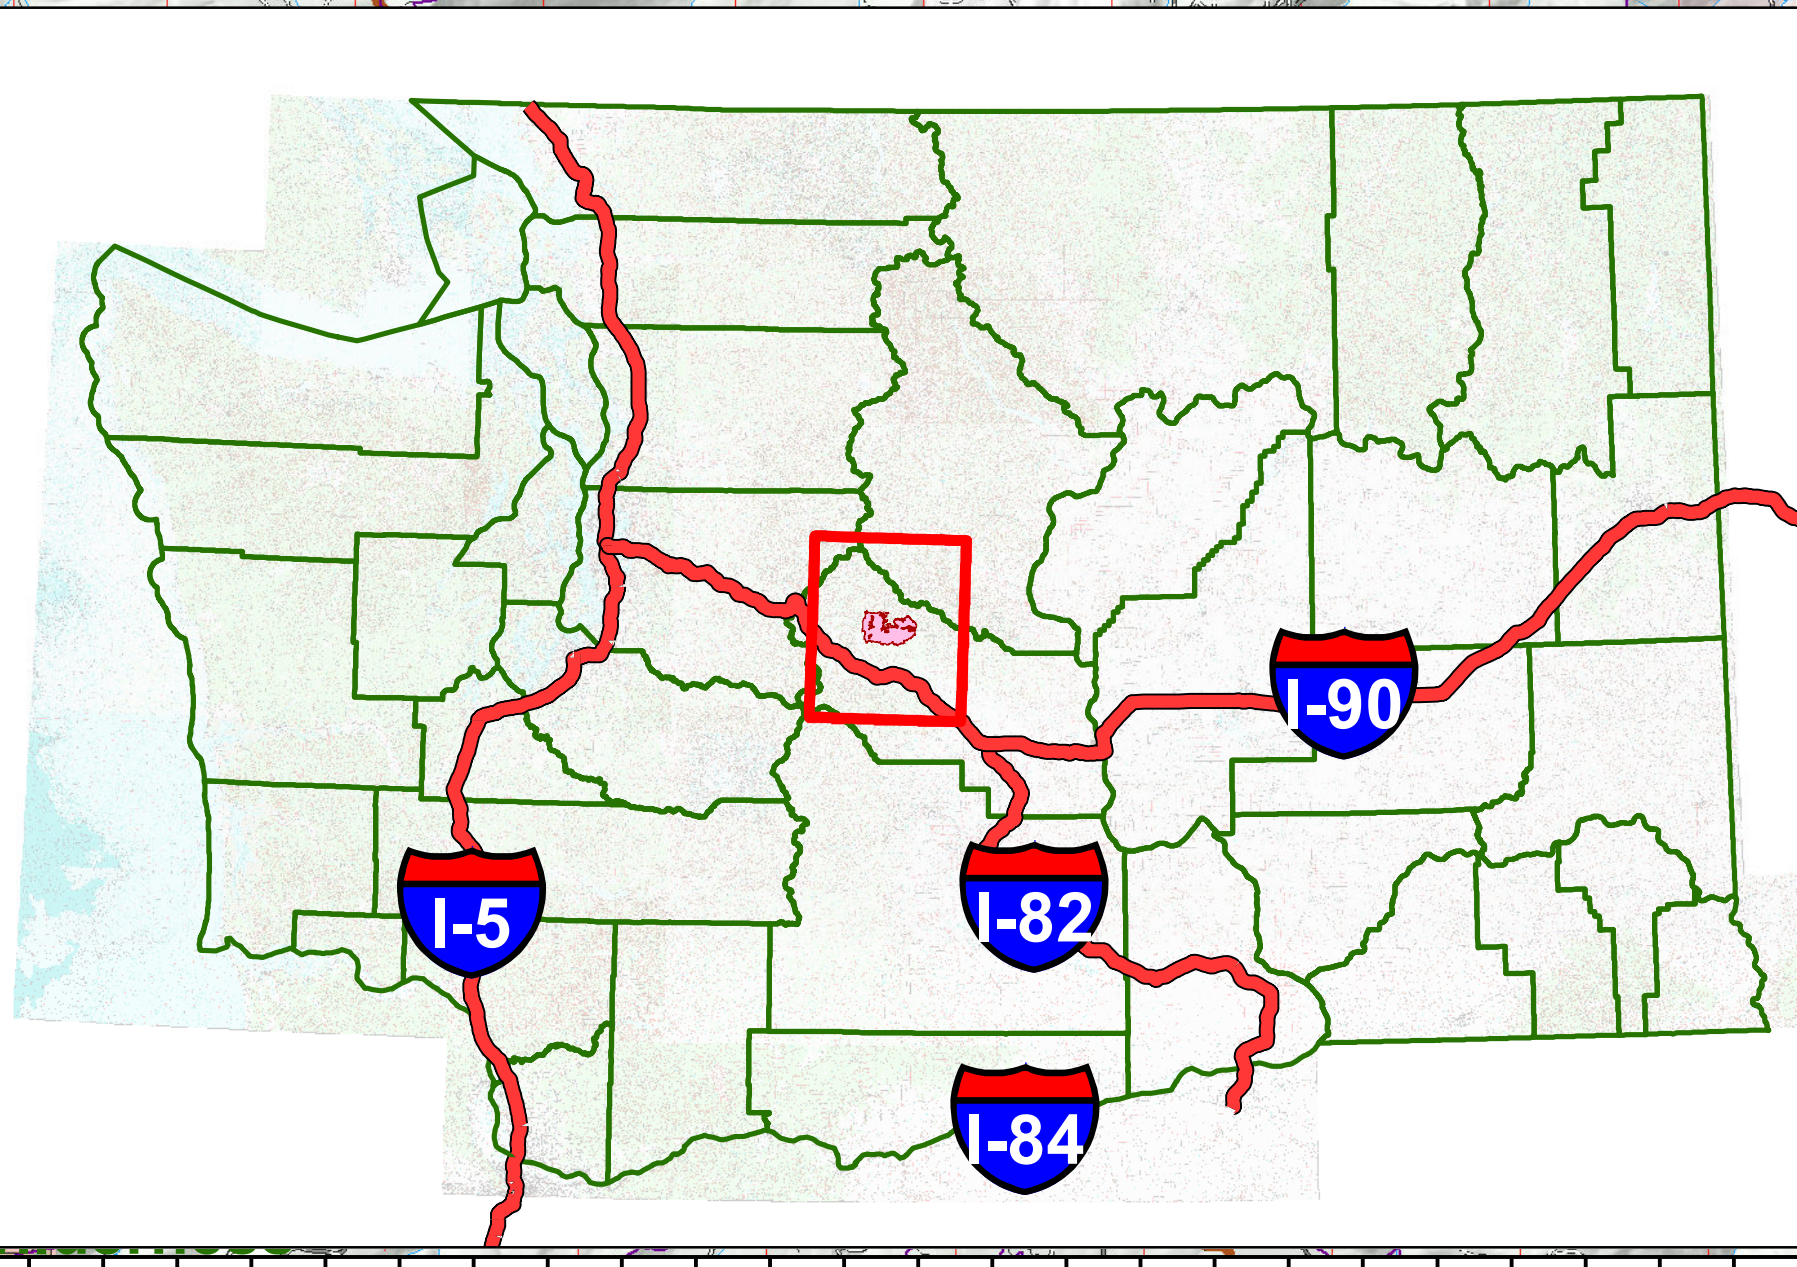

- Closure Areas
- Wildfire Fire Perimeter
- Camp Ground
- Recreation Residence
- SKI AREA
- Trailhead
- Completed Line
- Road Closure Status**
 - Hard Closure
 - Soft Closure
- Ownership**
 - Bureau of Land Management
 - Fish and Wildlife Service
 - Forest Service
 - Forest Service Wilderness
 - Private Lands
 - State Lands
 - Teanaway Community Forest
 - The Nature Conservancy

Snoqualmie
55 miles
←

Leavenworth
50 Miles
↑

Ellensburg
25 Miles
↘

JOLLY MOUNTAIN PUBLIC INFORMATION MAP

36,808 ACRES

WA-OWF-000361, SEPTEMBER 18, 2017

NAD 83 UTM Zone 10N
IR Flight
09/16/2017 @ 0038 hrs