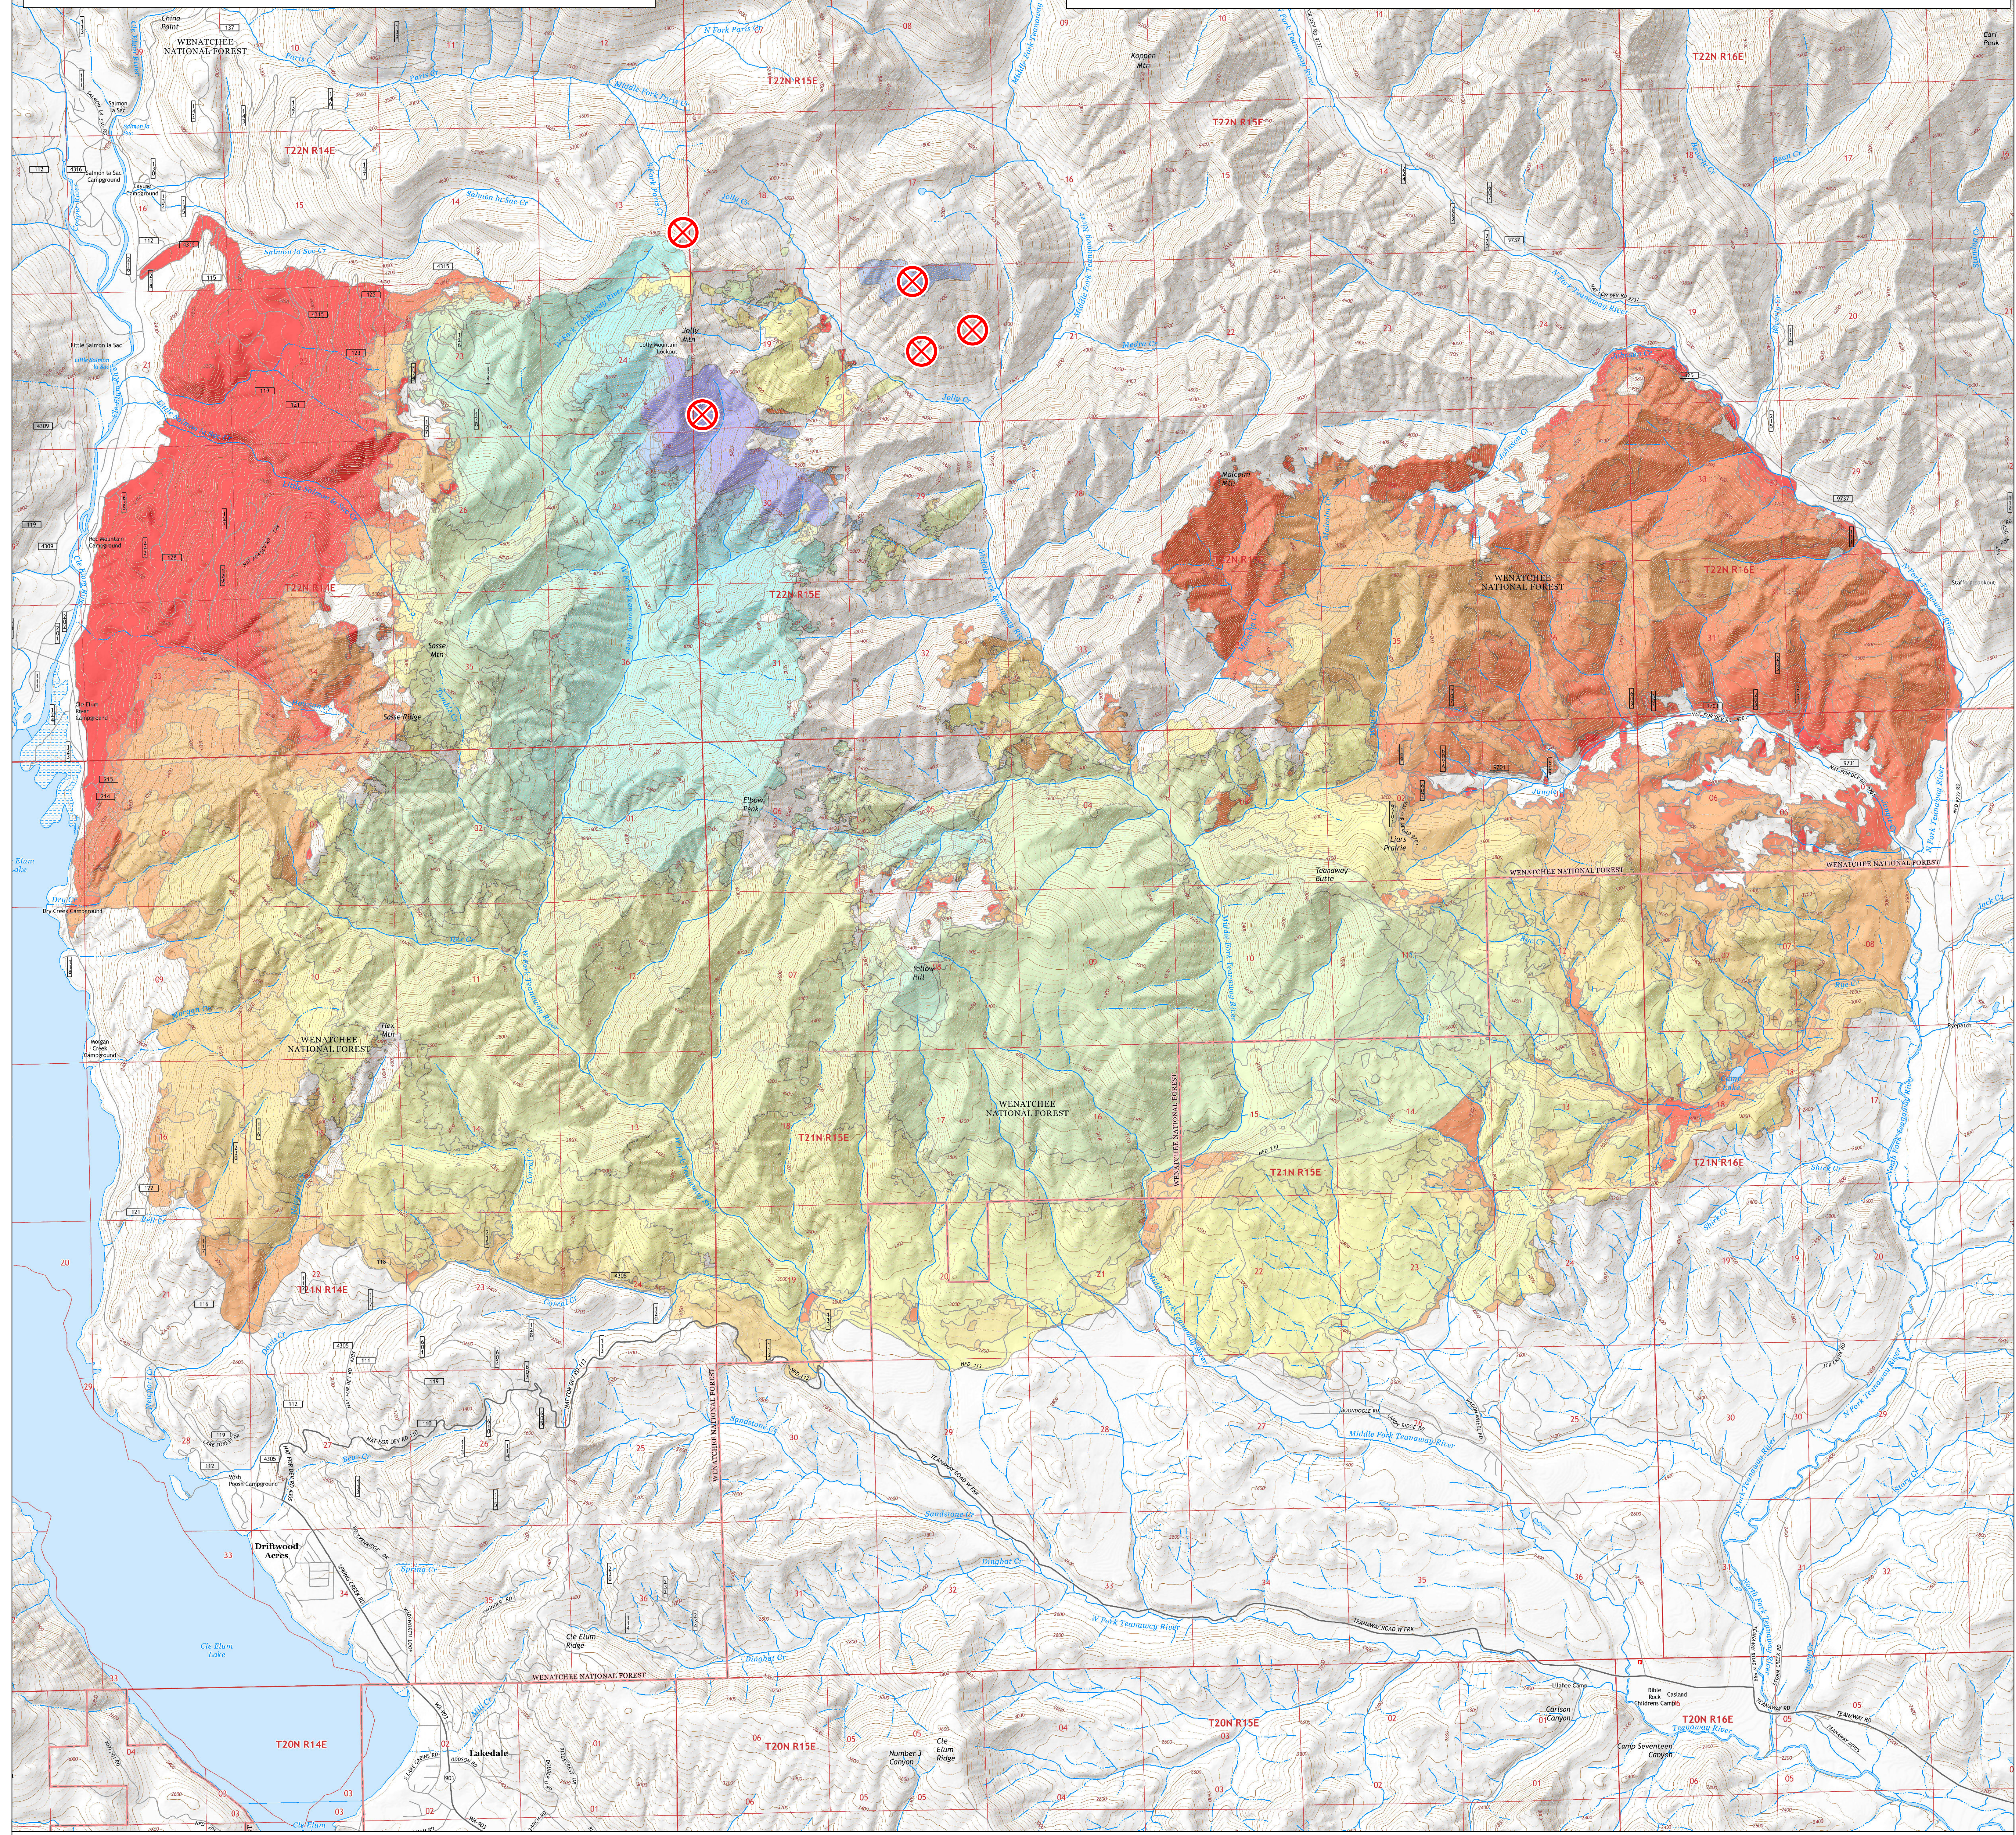

⊗ Fire Origin (8/11 Starts)

Date	Growth	Total
08/11/2017	240	240
08/12/2017	85	326
08/13/2017	8	335
08/14/2017	44	379
08/15/2017	99	478
08/16/2017	33	511
08/17/2017	19	530
08/18/2017	19	549
08/19/2017	37	586
08/20/2017	53	639
08/21/2017	277	917
08/22/2017	292	1,208
08/23/2017	527	1,735
08/24/2017	971	2,707
08/25/2017	608	3,316
08/26/2017	996	4,312
08/27/2017	370	4,682
08/28/2017	482	5,164
08/30/2017	4,222	9,386
08/31/2017	2,110	11,496
09/01/2017	3,219	14,563
09/02/2017	3,511	18,085
09/03/2017	2,866	20,975
09/04/2017	2,131	23,106
09/05/2017	1,408	24,514
09/06/2017	1,811	26,325
09/08/2017	1,087	27,412
09/09/2017	2,020	29,432
09/10/2017	1,288	30,720
09/11/2017	1,789	32,509
09/12/2017	1,441	33,950
09/13/2017	272	34,222
09/15/2017	2,586	36,808

* no data on 8/29, 09/07, 09/14

Graph of Daily Fire Growth

JOLLY MOUNTAIN - 36,808 ACRES

FIRE PROGRESSION

WA-OWF-000361, SEPTEMBER 17, 2017

NAD 83 UTM Zone 10N
IR Flown
09/16/2017 @ 0038 Hrs

Progression 9/17