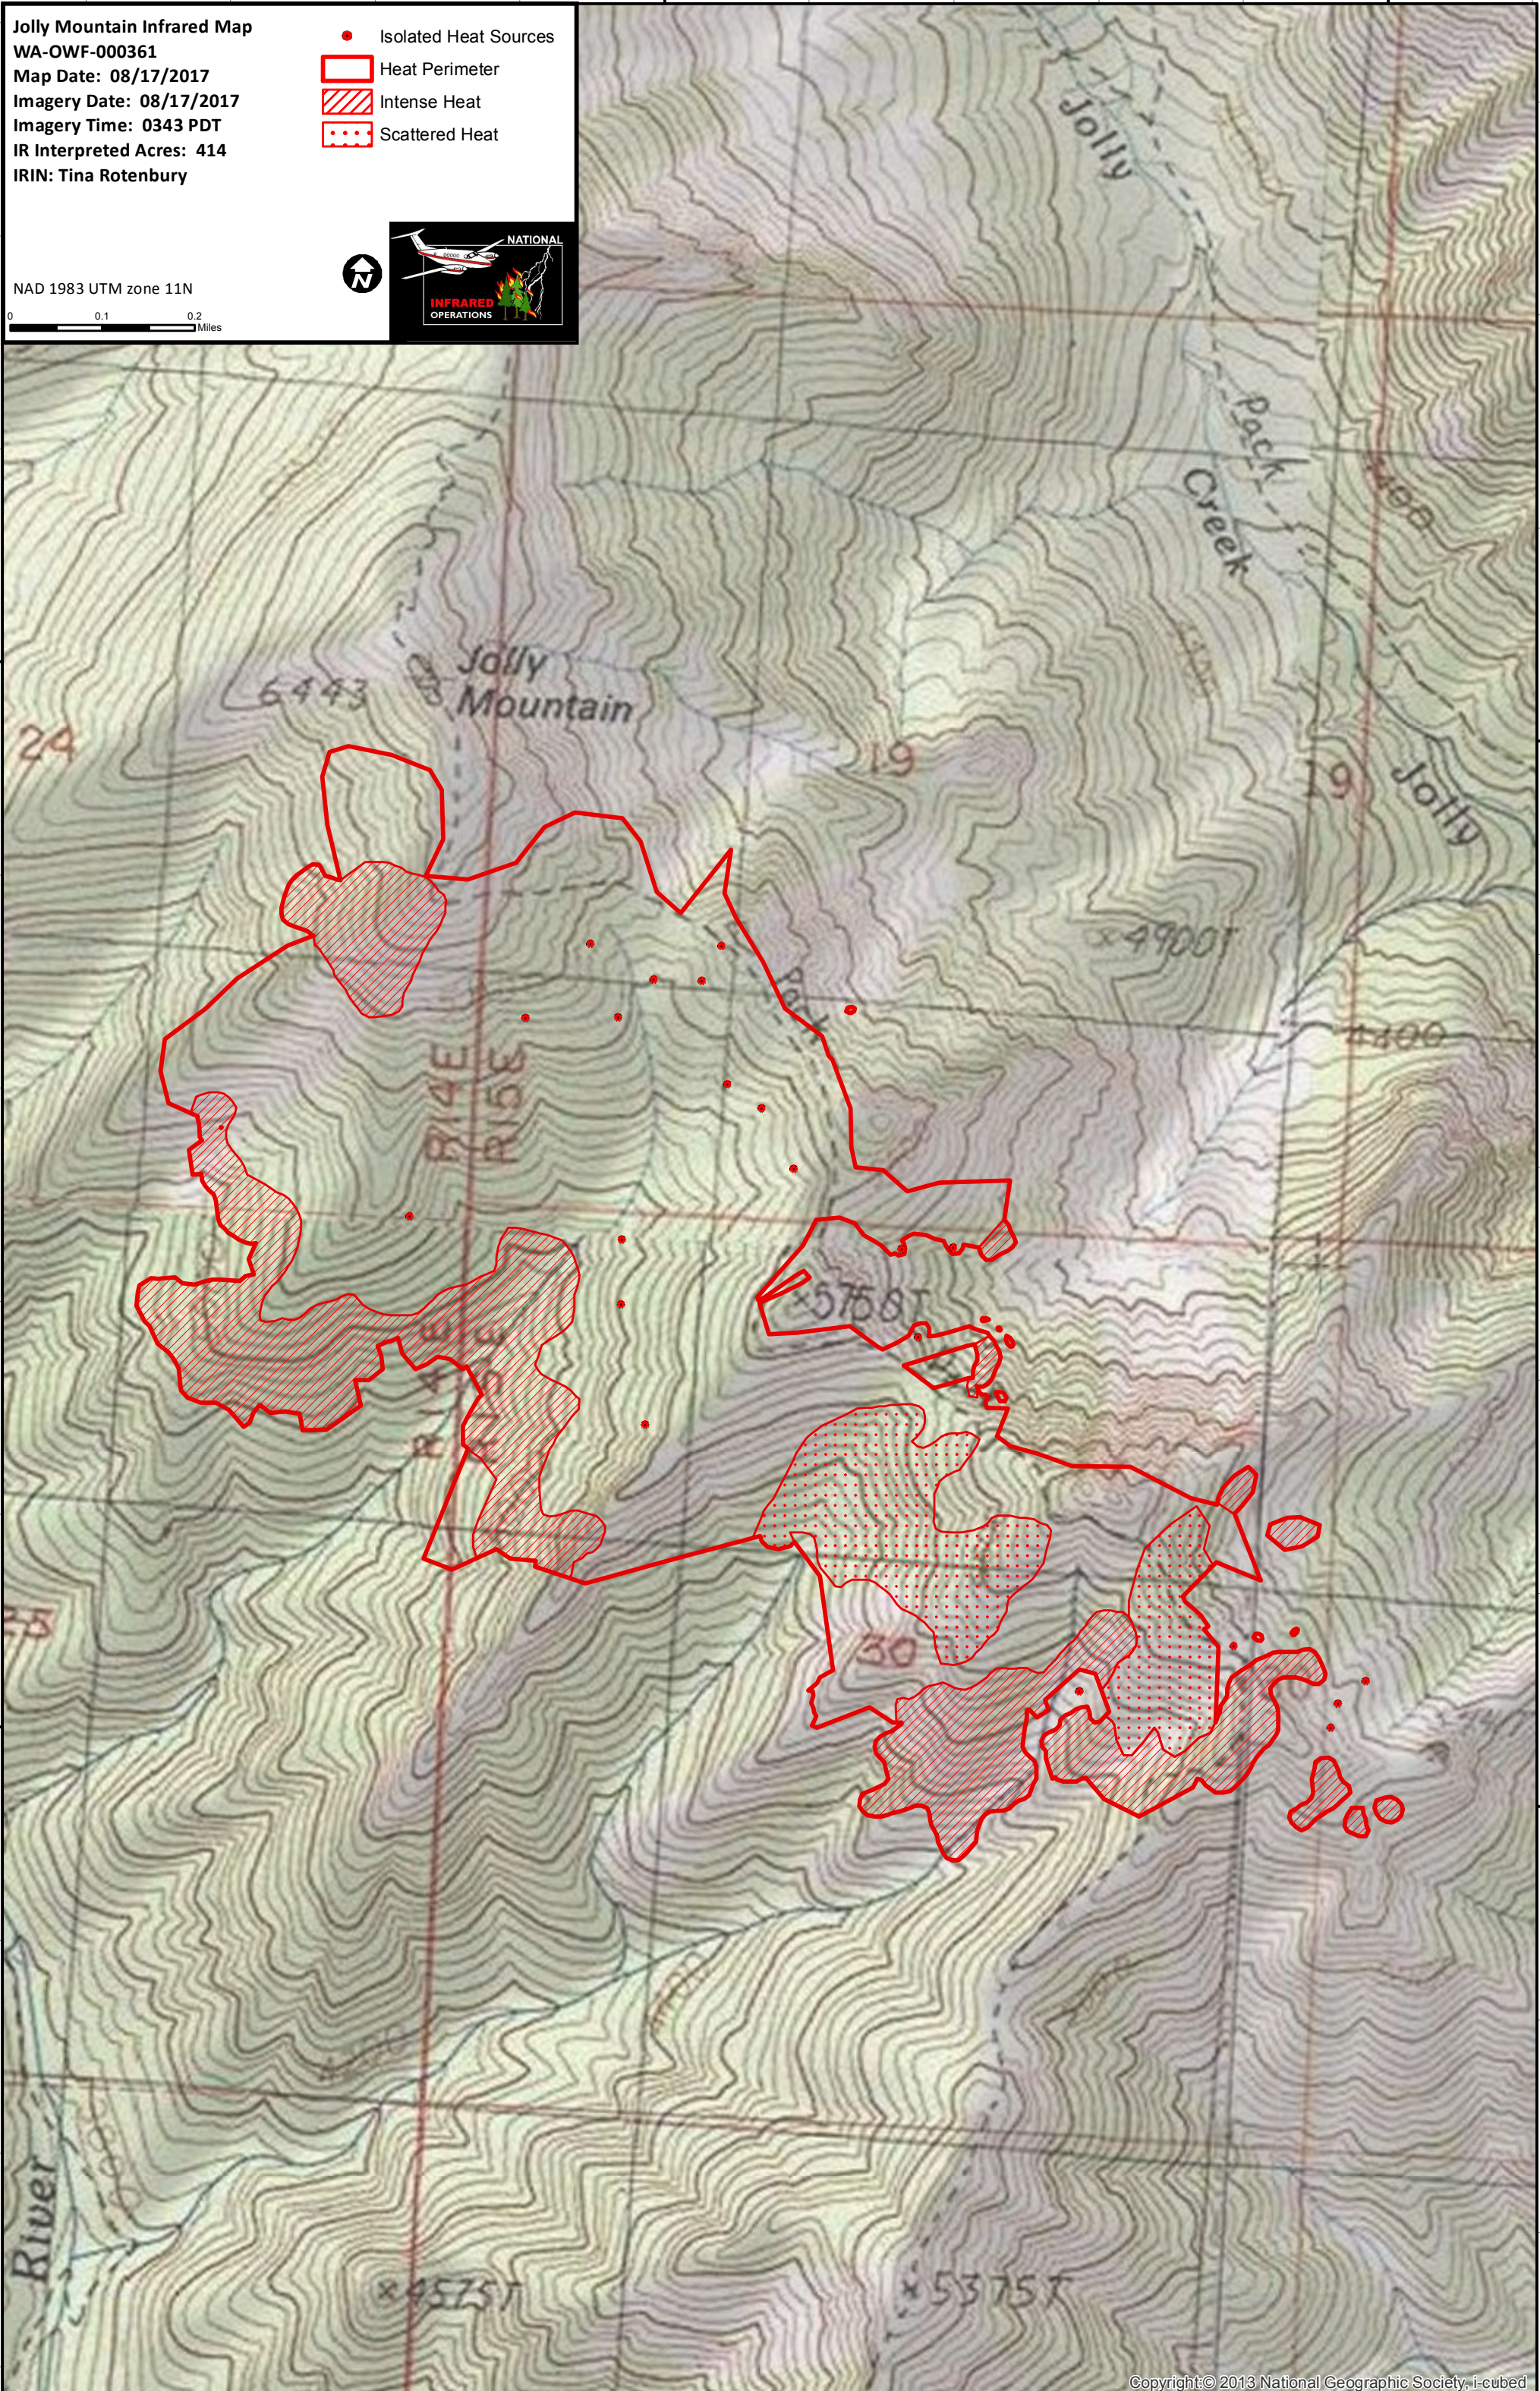

121°1W

121°0W

Jolly Mountain Infrared Map
 WA-OWF-000361
 Map Date: 08/17/2017
 Imagery Date: 08/17/2017
 Imagery Time: 0343 PDT
 IR Interpreted Acres: 414
 IRIN: Tina Rotenbury

- Isolated Heat Sources
- Heat Perimeter
- Intense Heat
- Scattered Heat

NAD 1983 UTM zone 11N
 0 0.1 0.2 Miles

47°23N

47°23N

47°22N

47°22N

121°1W

121°0W