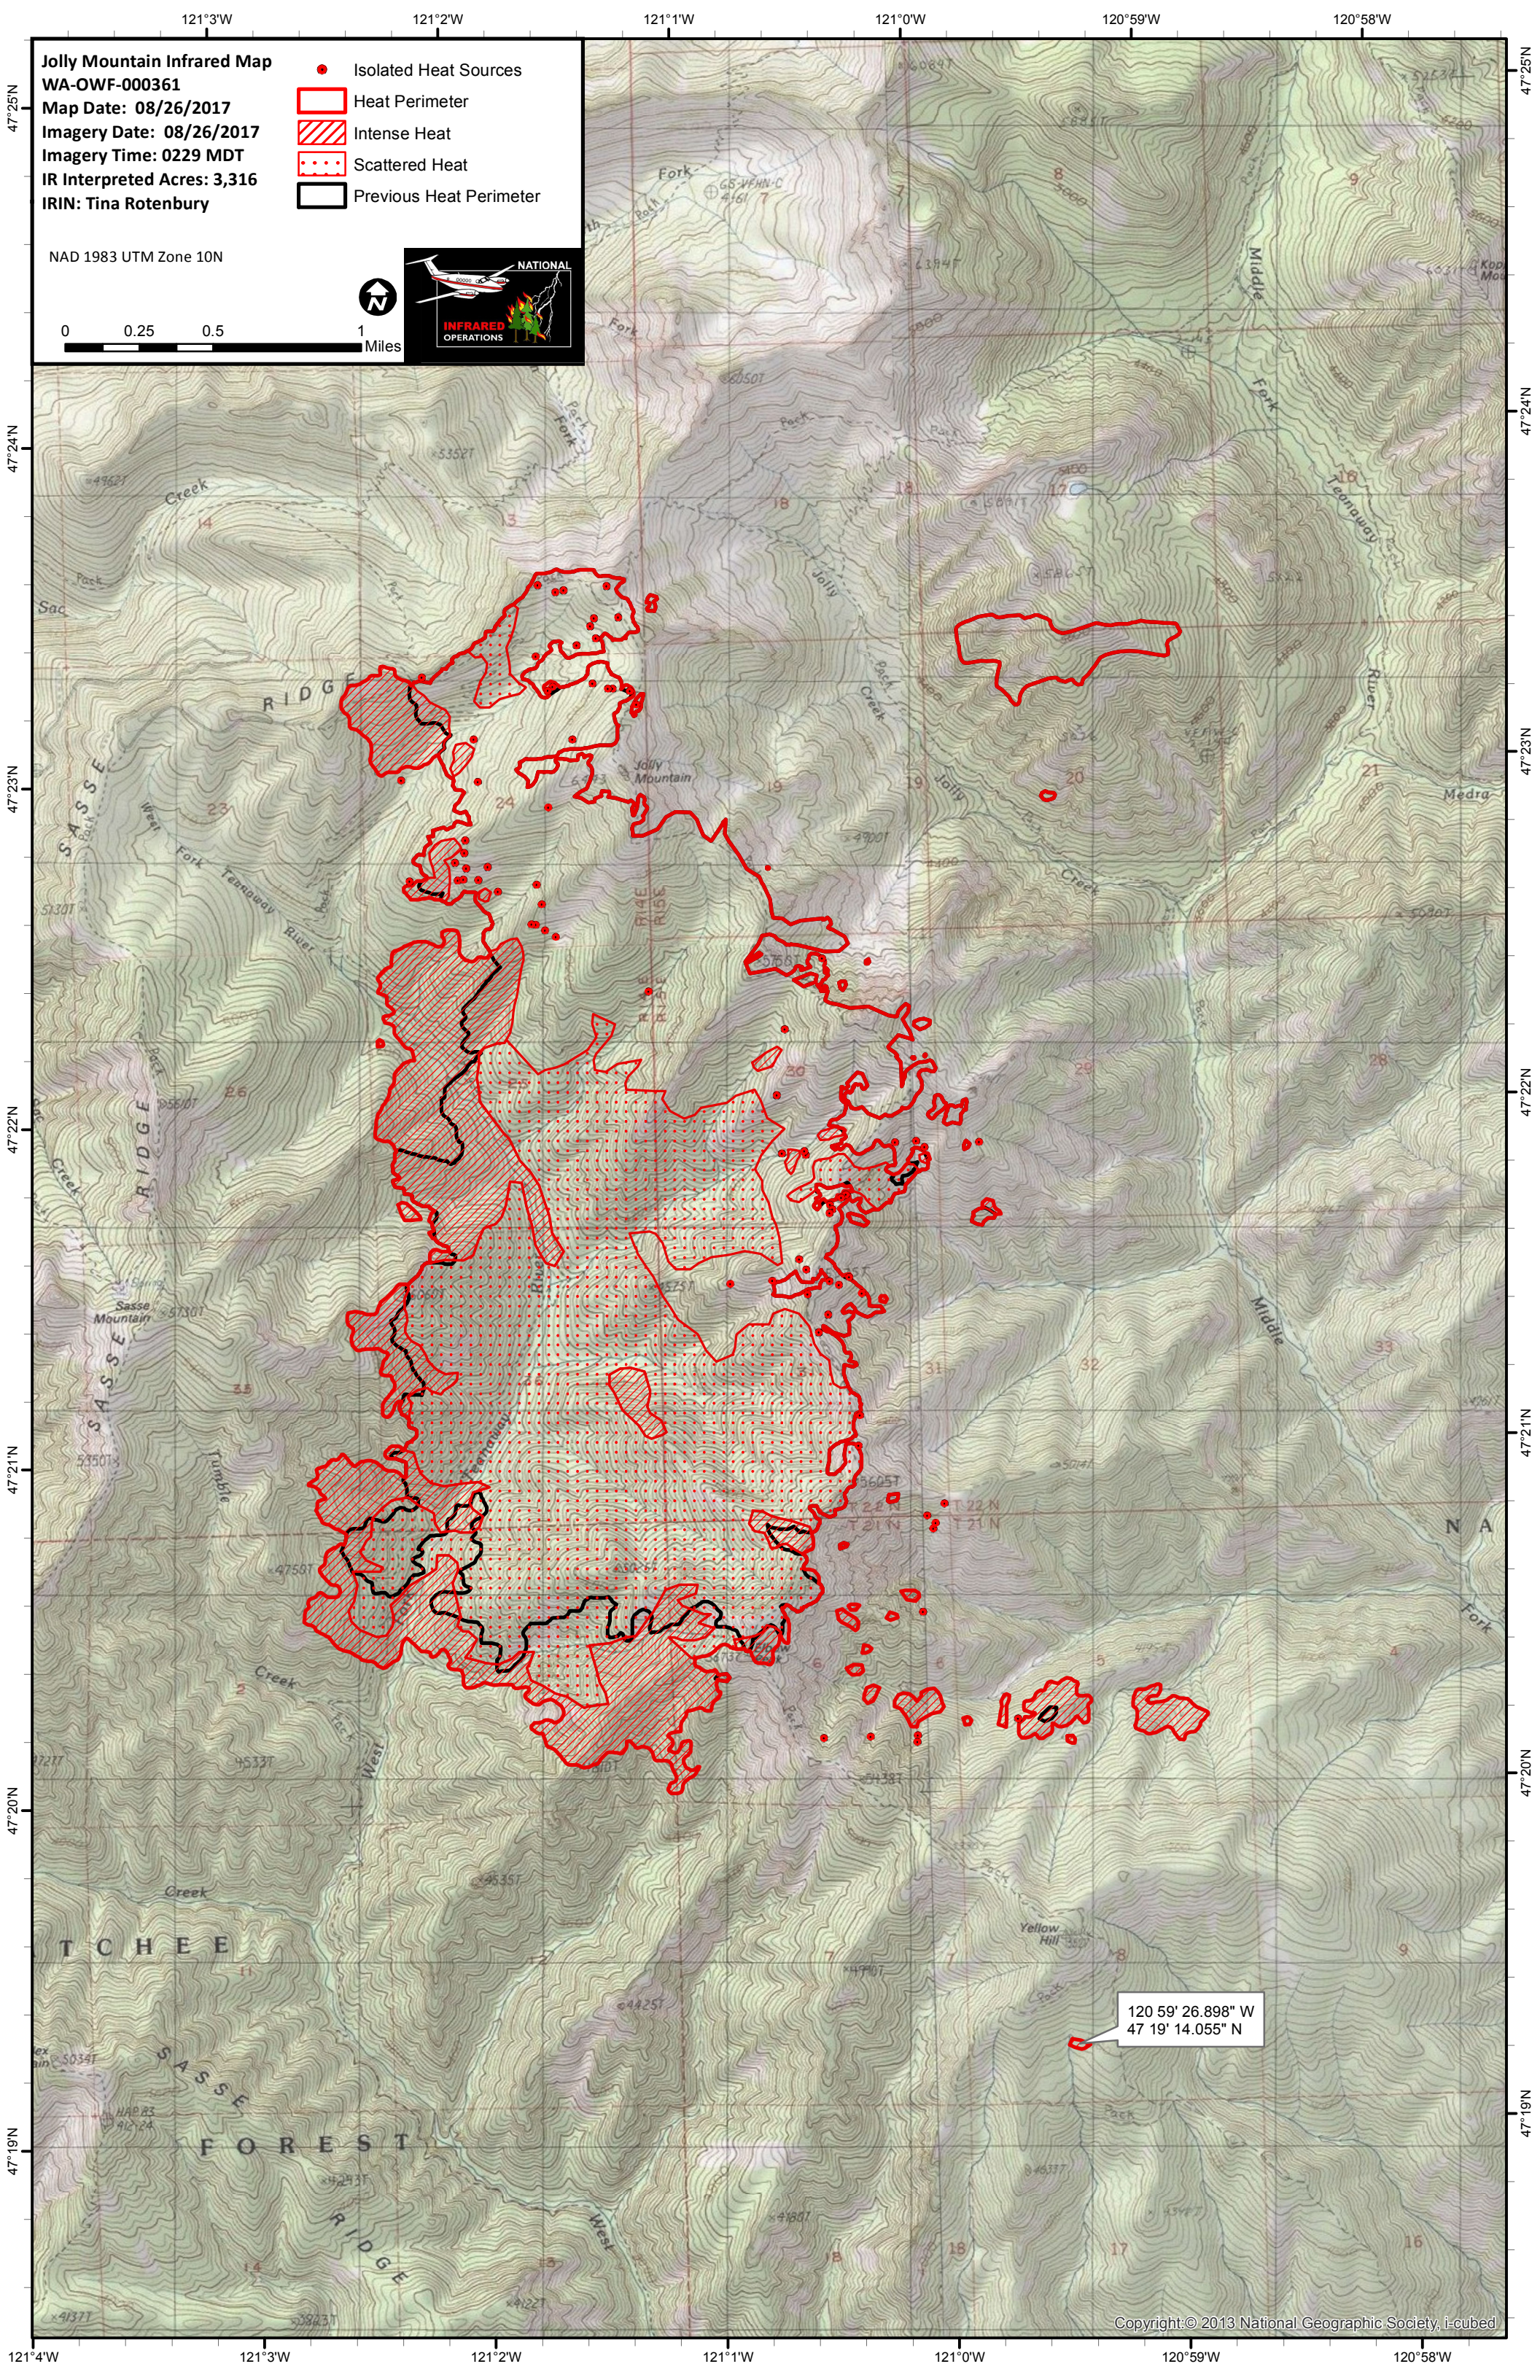

Jolly Mountain Infrared Map
WA-OWF-000361
Map Date: 08/26/2017
Imagery Date: 08/26/2017
Imagery Time: 0229 MDT
IR Interpreted Acres: 3,316
IRIN: Tina Rotenbury

- Isolated Heat Sources
- Heat Perimeter
- Intense Heat
- Scattered Heat
- Previous Heat Perimeter

NAD 1983 UTM Zone 10N

120 59' 26.898" W
 47 19' 14.055" N