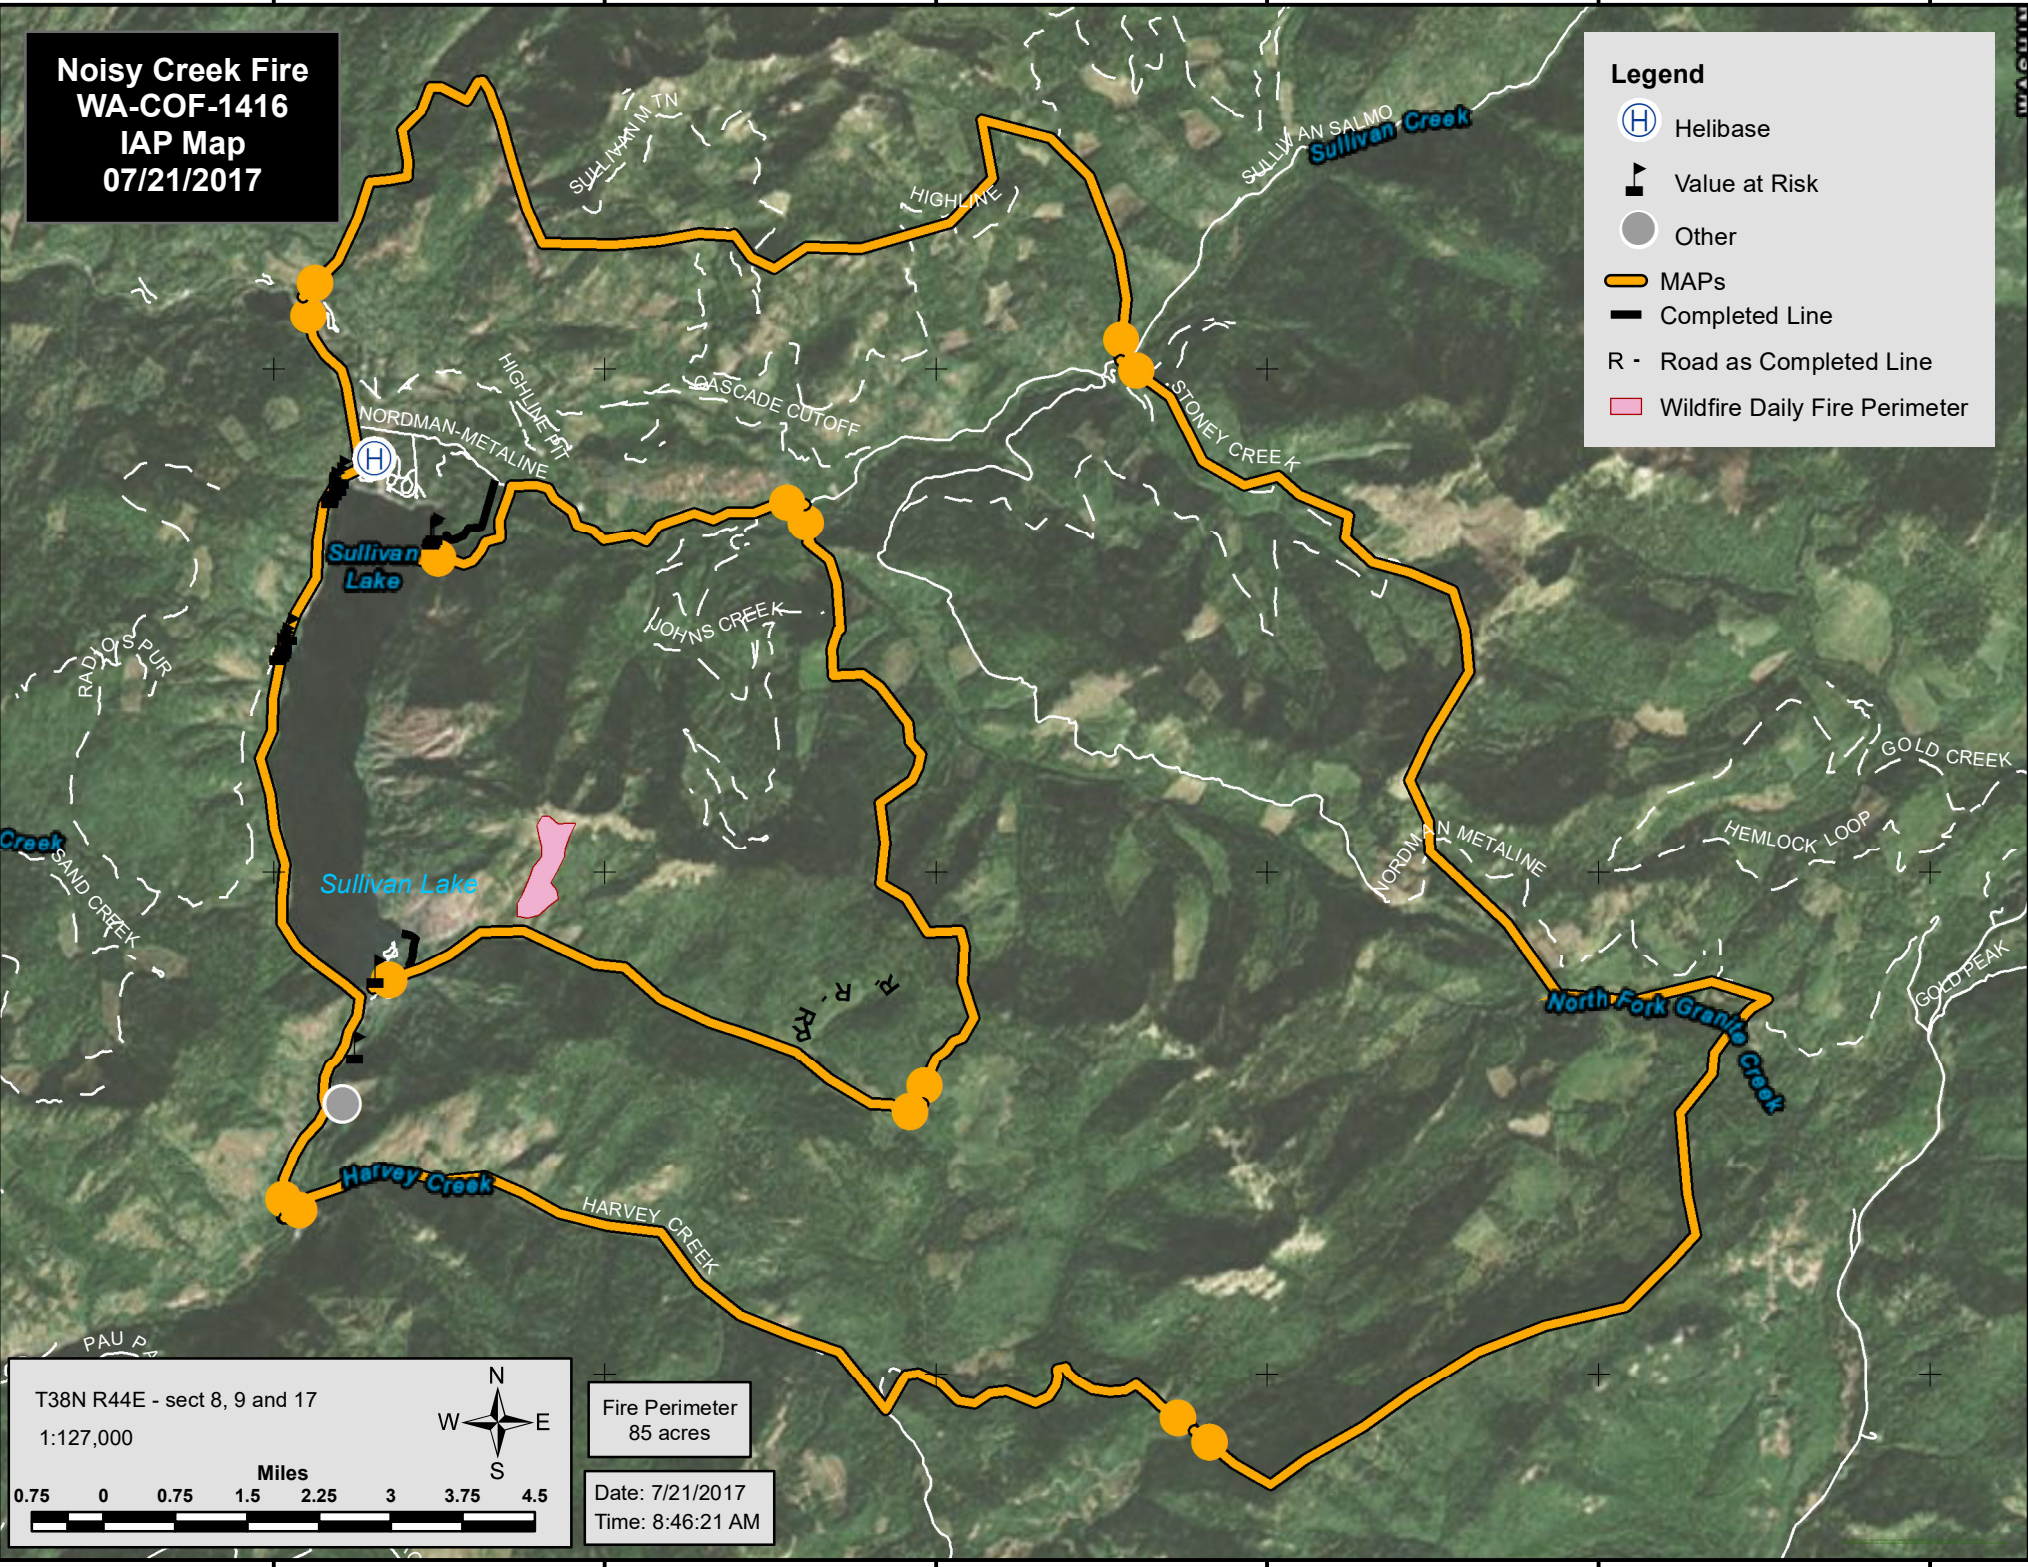

**Noisy Creek Fire
WA-COF-1416
IAP Map
07/21/2017**

Legend

-  Helibase
-  Value at Risk
-  Other
-  MAPs
-  Completed Line
-  R - Road as Completed Line
-  Wildfire Daily Fire Perimeter

T38N R44E - sect 8, 9 and 17
1:127,000

Miles
0.75 0 0.75 1.5 2.25 3 3.75 4.5

Fire Perimeter
85 acres

Date: 7/21/2017
Time: 8:46:21 AM