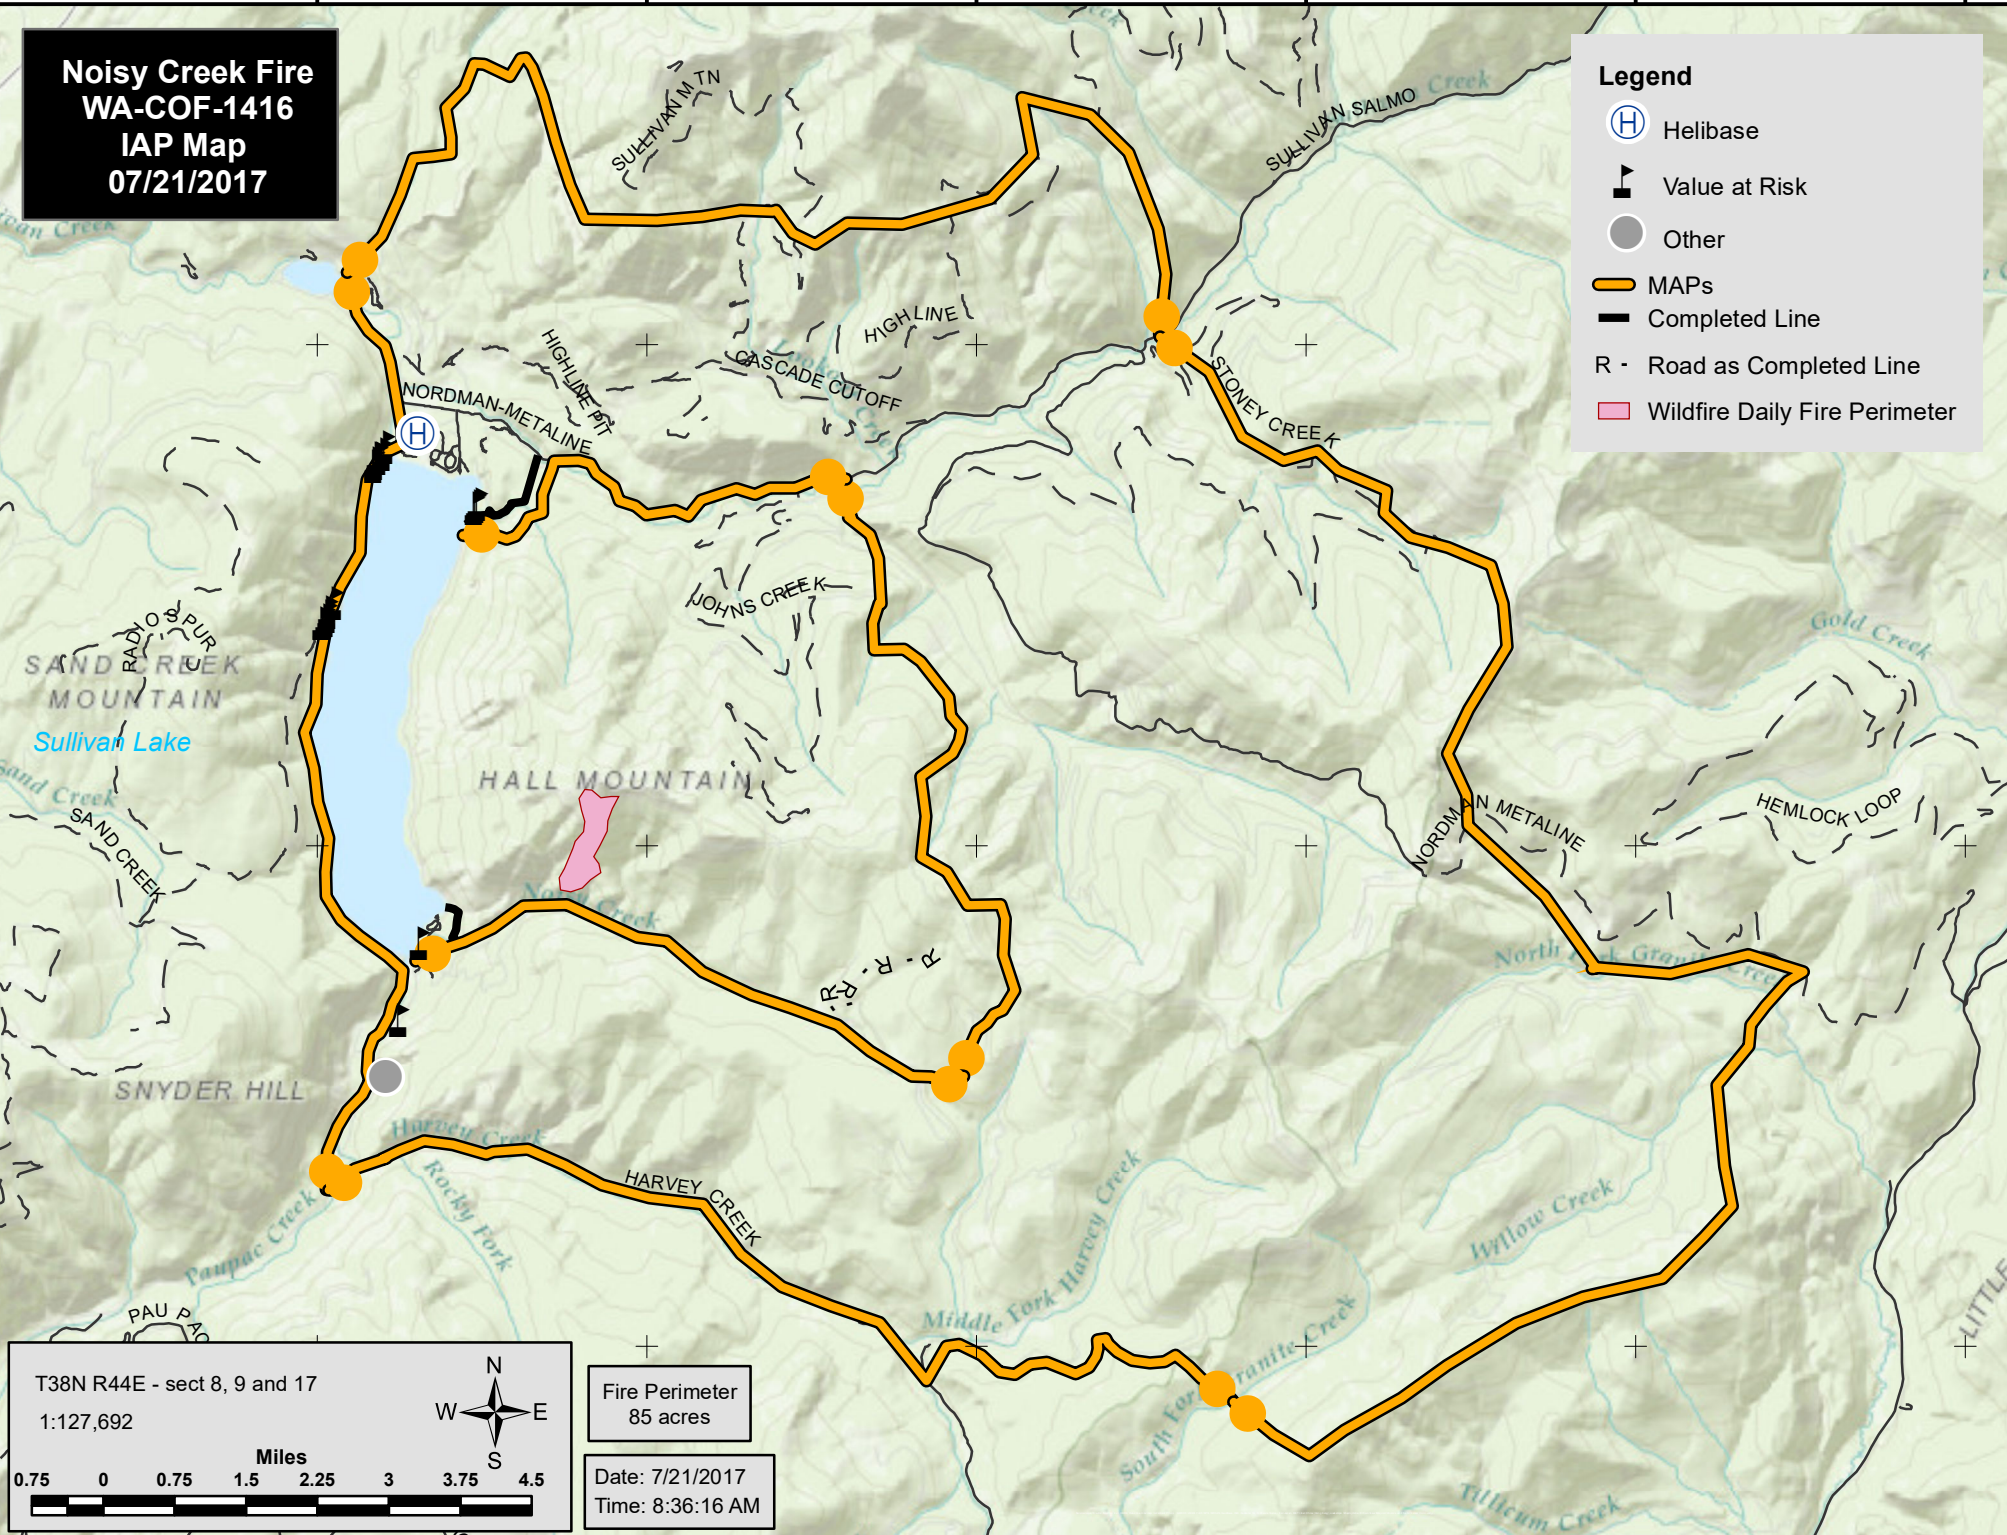

**Noisy Creek Fire
WA-COF-1416
IAP Map
07/21/2017**

Legend

-  Helibase
-  Value at Risk
-  Other
-  MAPs
-  Completed Line
-  R - Road as Completed Line
-  Wildfire Daily Fire Perimeter

T38N R44E - sect 8, 9 and 17
1:127,692

Miles
0.75 0 0.75 1.5 2.25 3 3.75 4.5

Fire Perimeter
85 acres

Date: 7/21/2017
Time: 8:36:16 AM