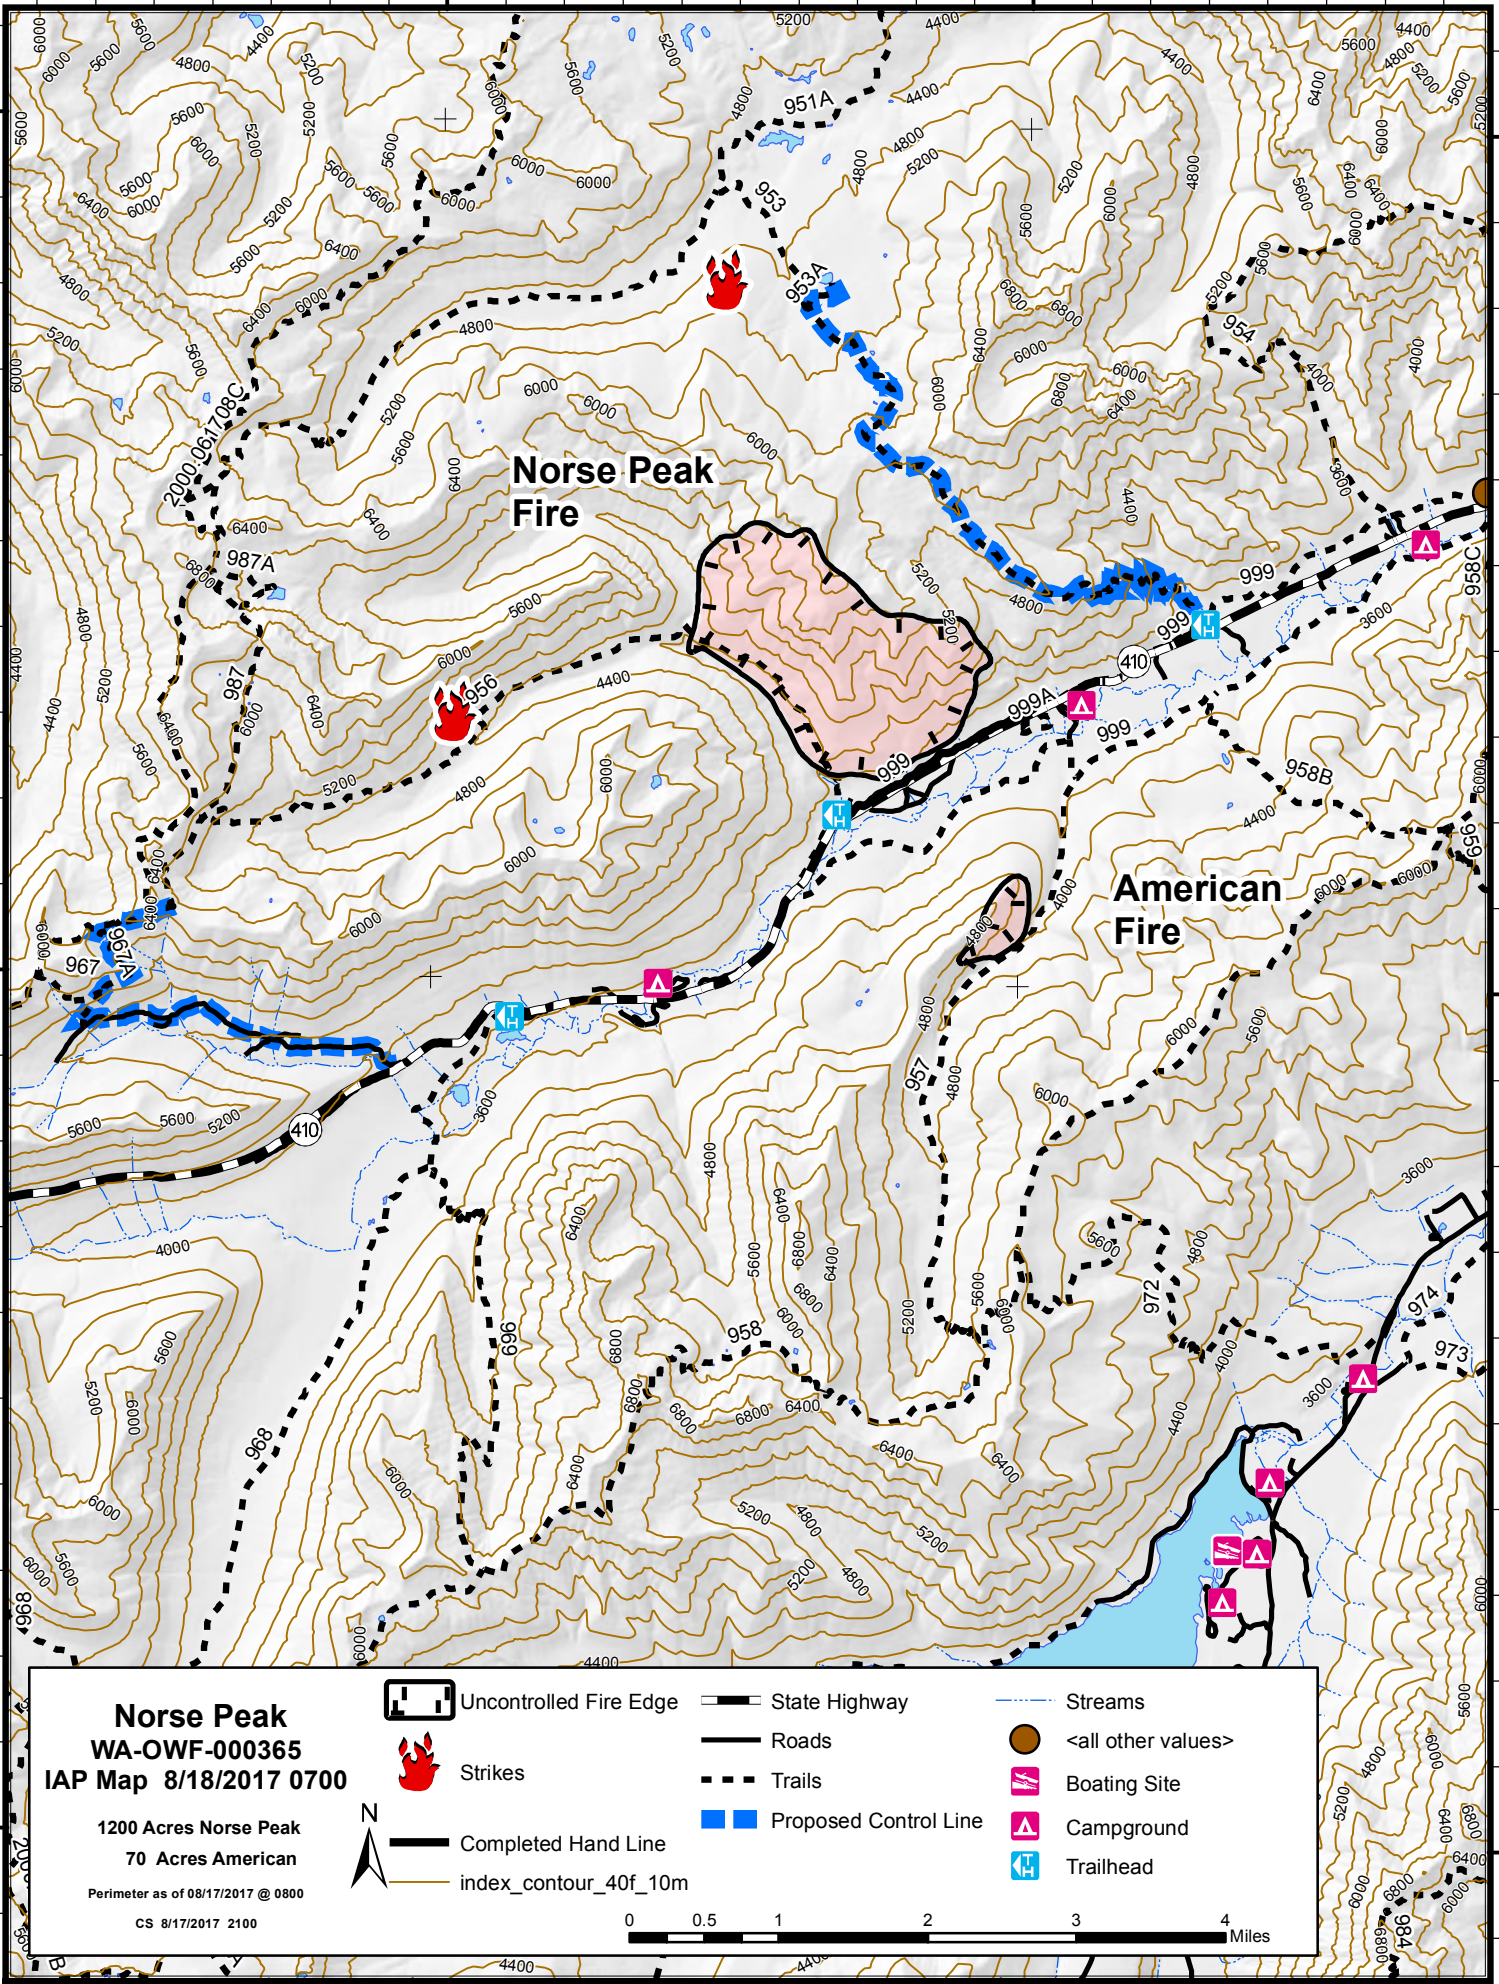

121°25'W

121°20'W

47°10'N

47°10'N

46°55'N

46°55'N

46°50'N

46°50'N

121°25'W

121°20'W

<p>Norse Peak WA-OWF-000365 IAP Map 8/18/2017 0700</p> <p>1200 Acres Norse Peak 70 Acres American</p> <p>Perimeter as of 08/17/2017 @ 0800 CS 8/17/2017 2100</p>		Uncontrolled Fire Edge Strikes Completed Hand Line index_contour_40f_10m	State Highway Roads Trails Proposed Control Line	Streams Boating Site Campground Trailhead
---	--	---	---	--