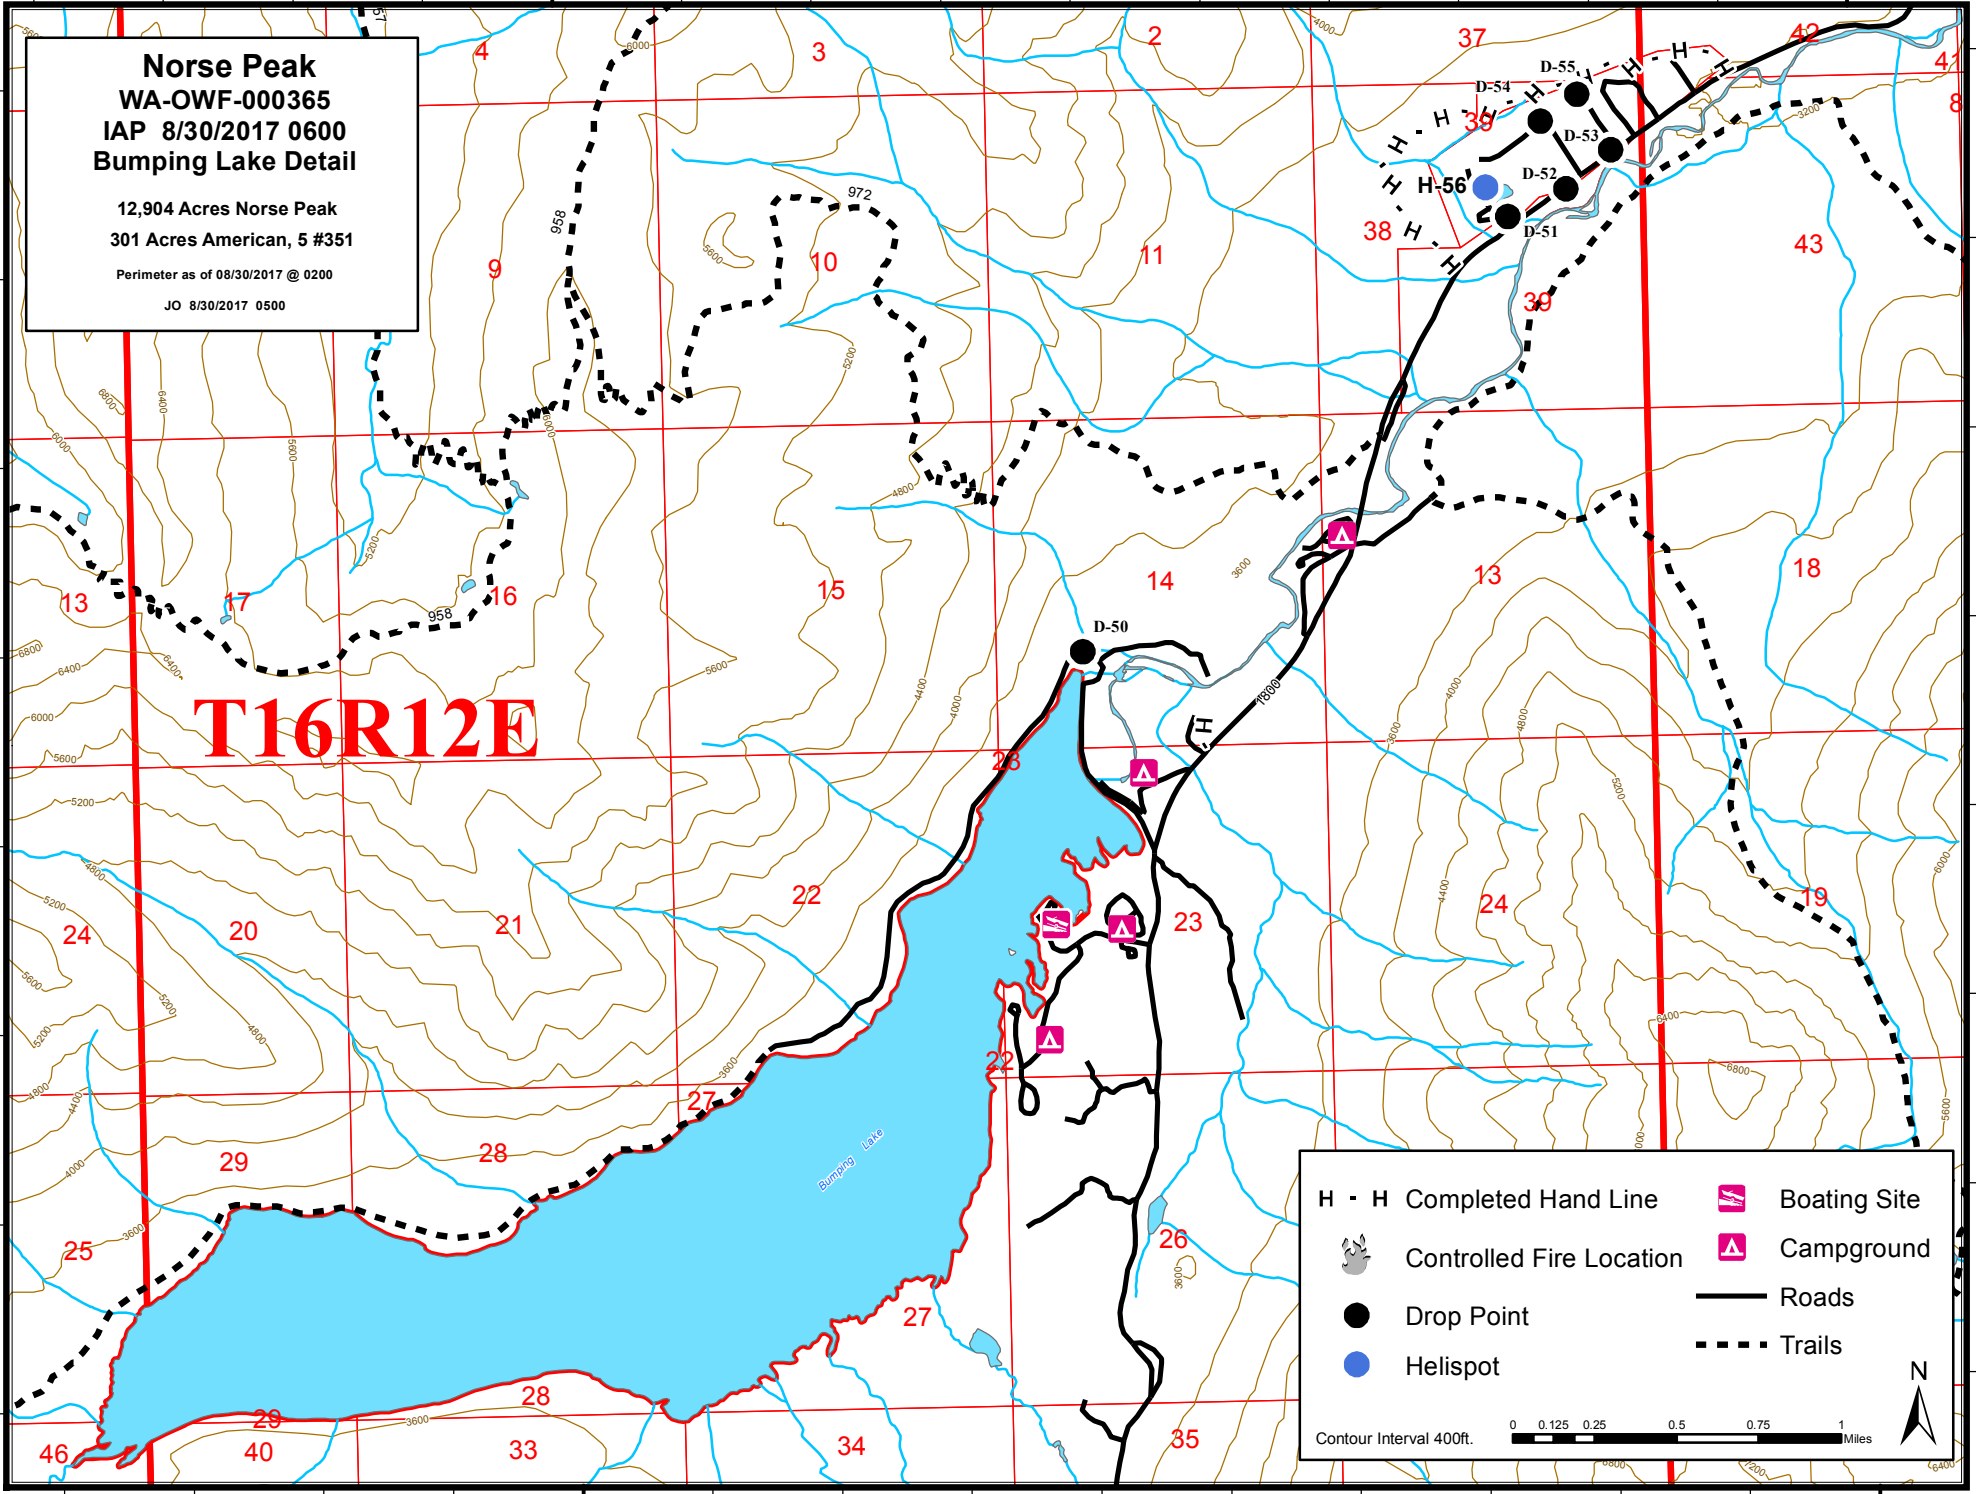

121°20'W

121°15'W

Norse Peak
WA-OWF-000365
IAP 8/30/2017 0600
Bumping Lake Detail

12,904 Acres Norse Peak
 301 Acres American, 5 #351

Perimeter as of 08/30/2017 @ 0200
 JO 8/30/2017 0500

T16R12E

H · H	Completed Hand Line		Boating Site
	Controlled Fire Location		Campground
●	Drop Point		Roads
●	Helispot		Trails

Contour Interval 400ft.

N

121°20'W

121°15'W