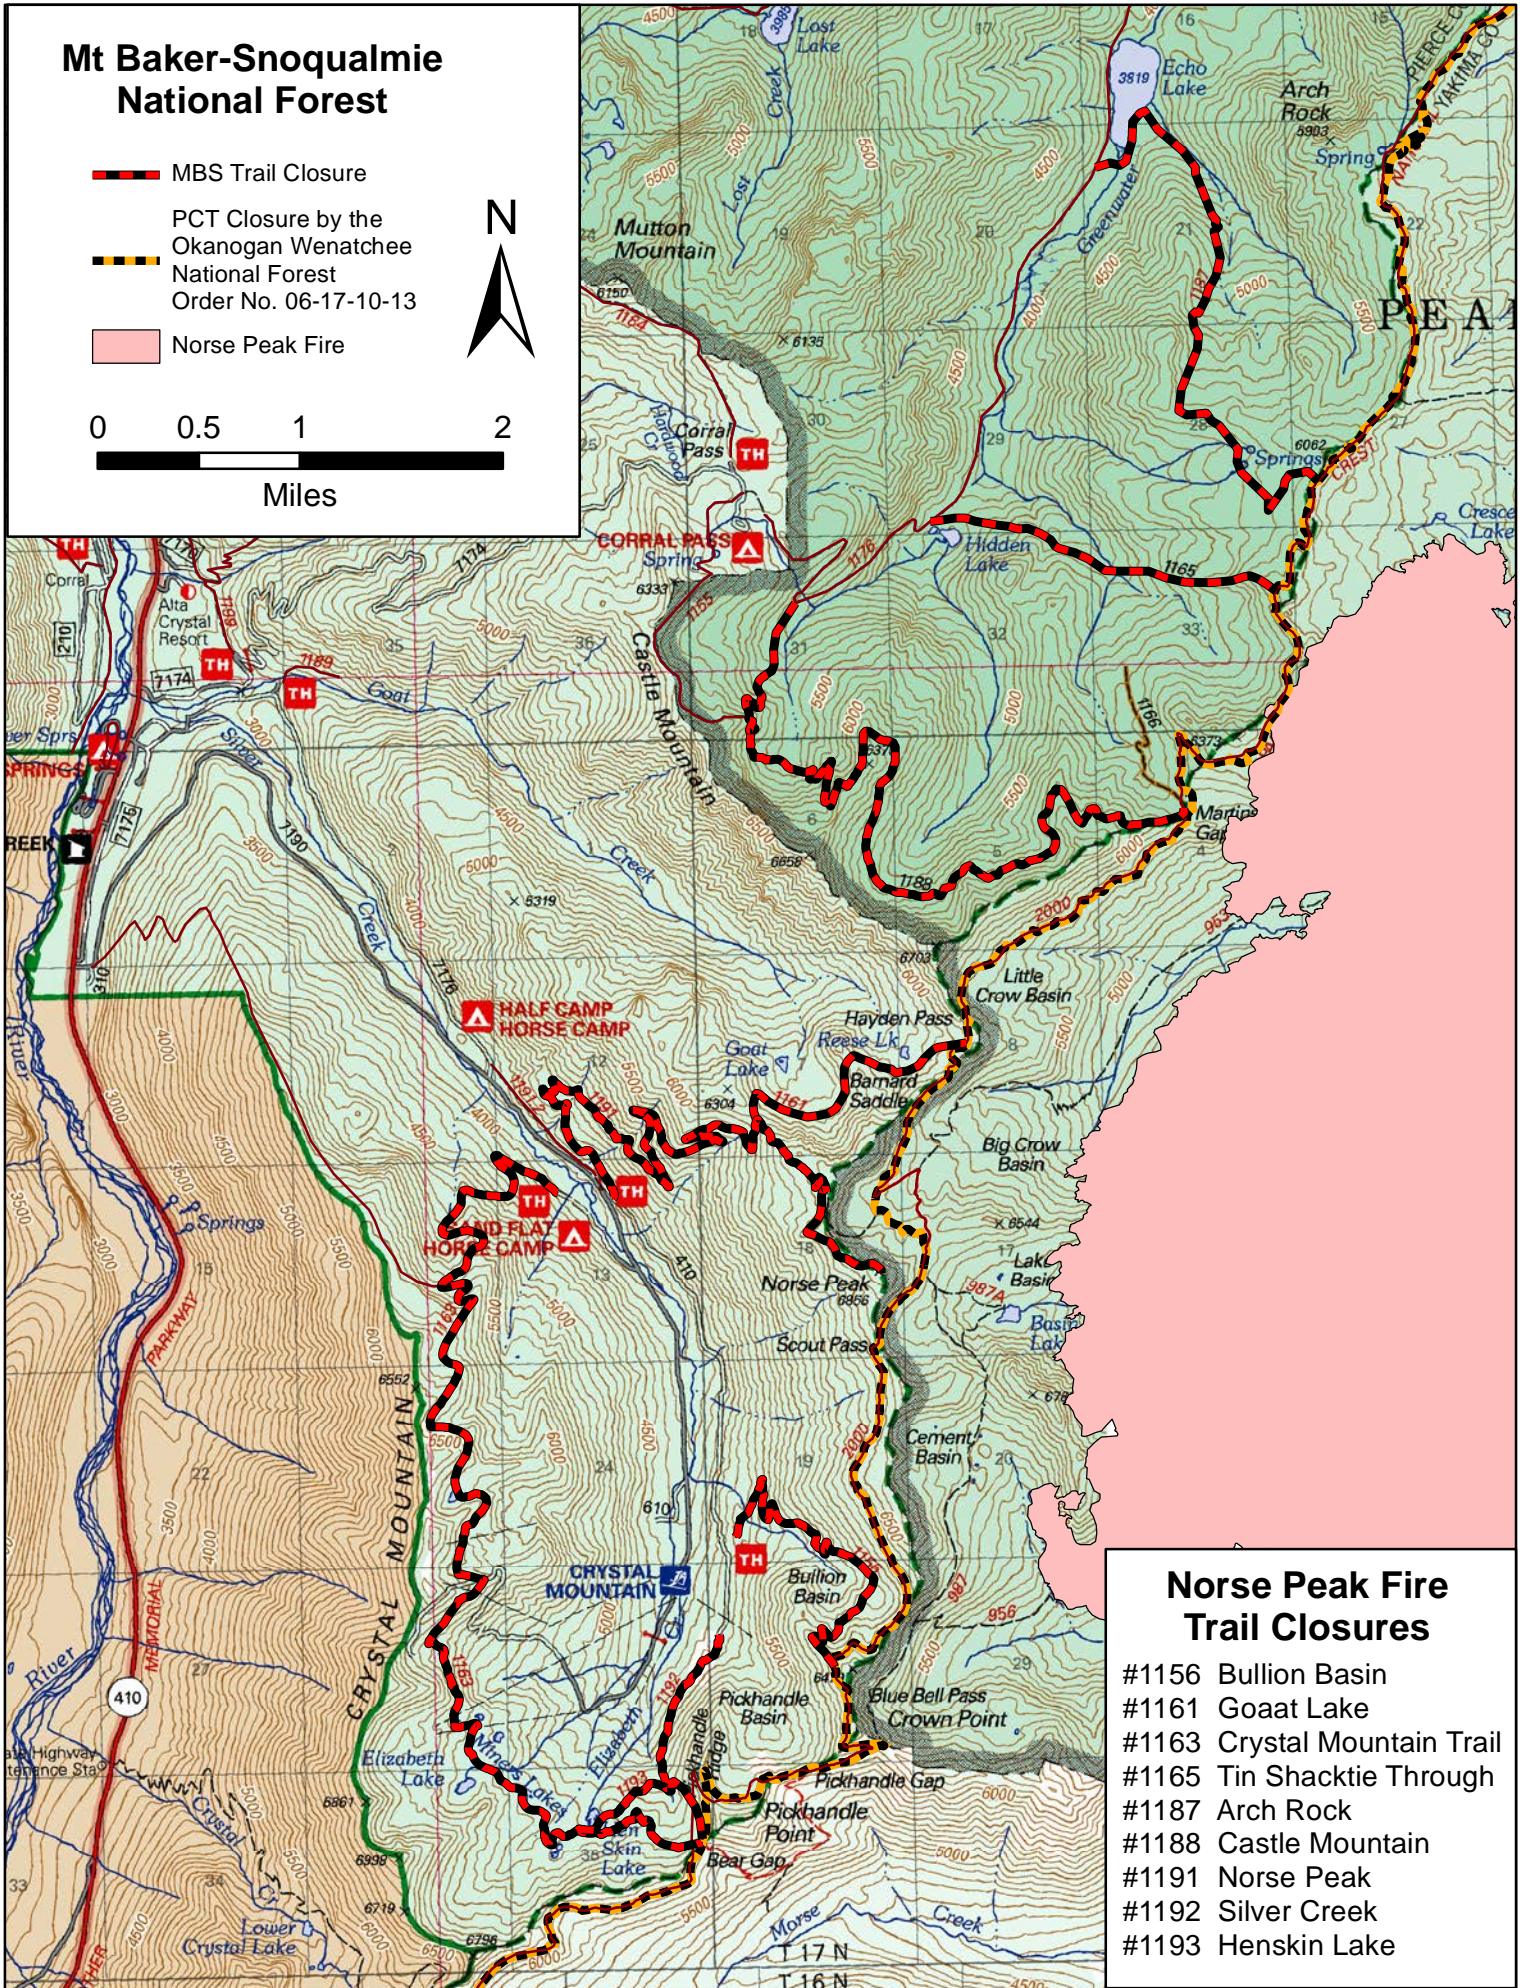

# Mt Baker-Snoqualmie National Forest

-  MBS Trail Closure
-  PCT Closure by the Okanogan Wenatchee National Forest Order No. 06-17-10-13
-  Norse Peak Fire

## Norse Peak Fire Trail Closures

- #1156 Bullion Basin
- #1161 Goat Lake
- #1163 Crystal Mountain Trail
- #1165 Tin Shacktie Through
- #1187 Arch Rock
- #1188 Castle Mountain
- #1191 Norse Peak
- #1192 Silver Creek
- #1193 Henskin Lake