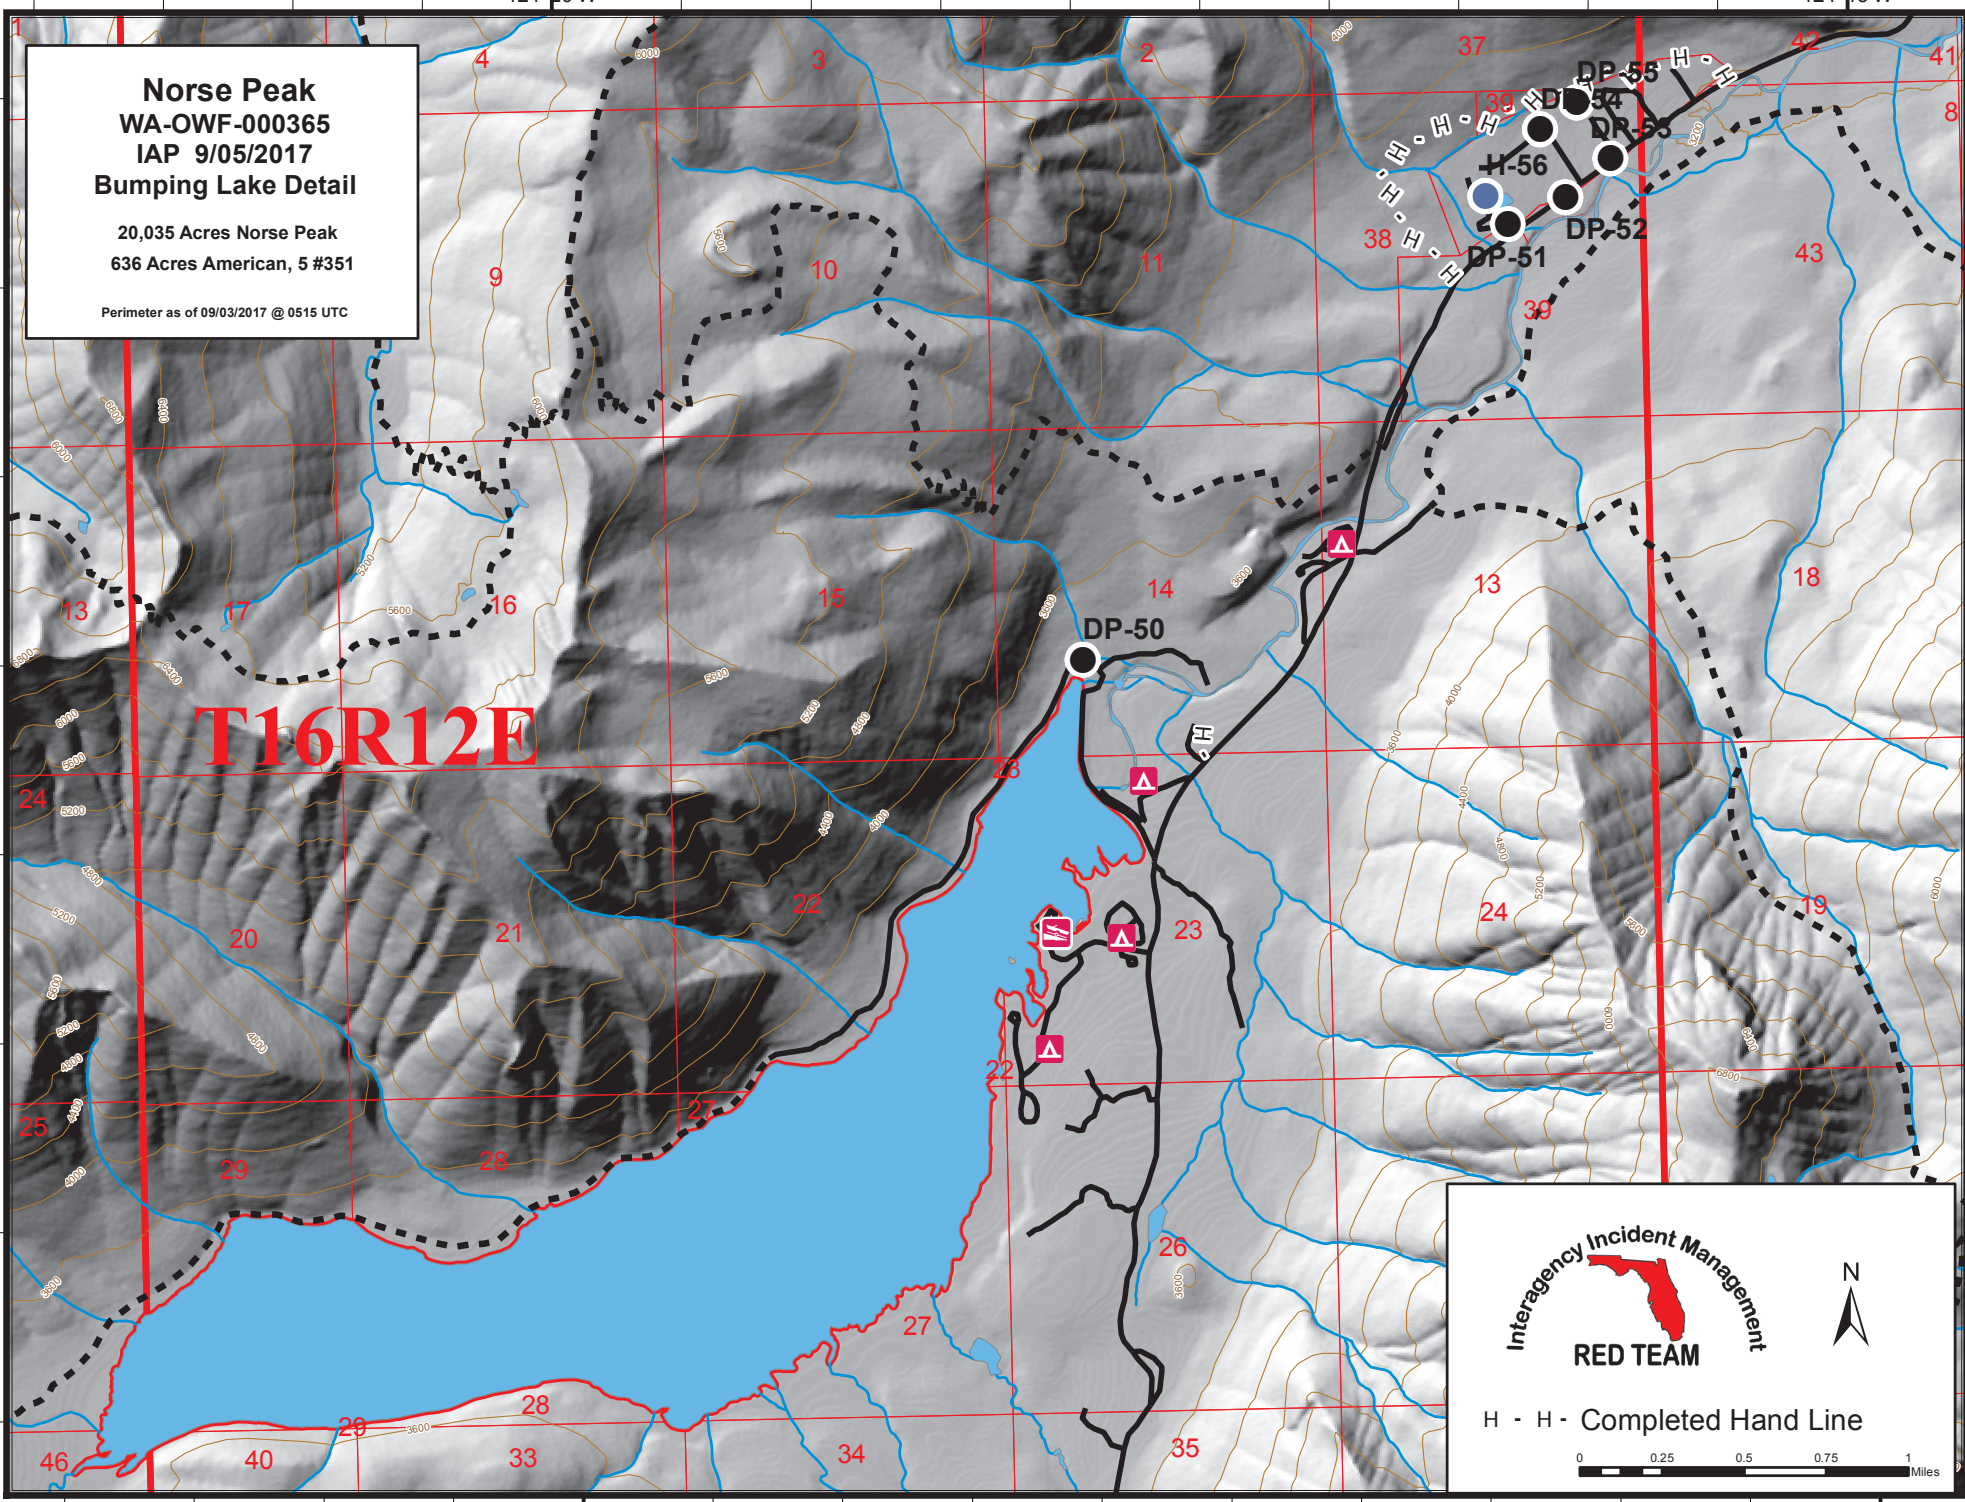

121°20'W

121°15'W

Norse Peak
WA-OWF-000365
IAP 9/05/2017
Bumping Lake Detail

20,035 Acres Norse Peak
 636 Acres American, 5 #351

Perimeter as of 09/03/2017 @ 0515 UTC

T16R12E

Interagency Incident Management

RED TEAM

H - H - Completed Hand Line

121°20'W

121°15'W