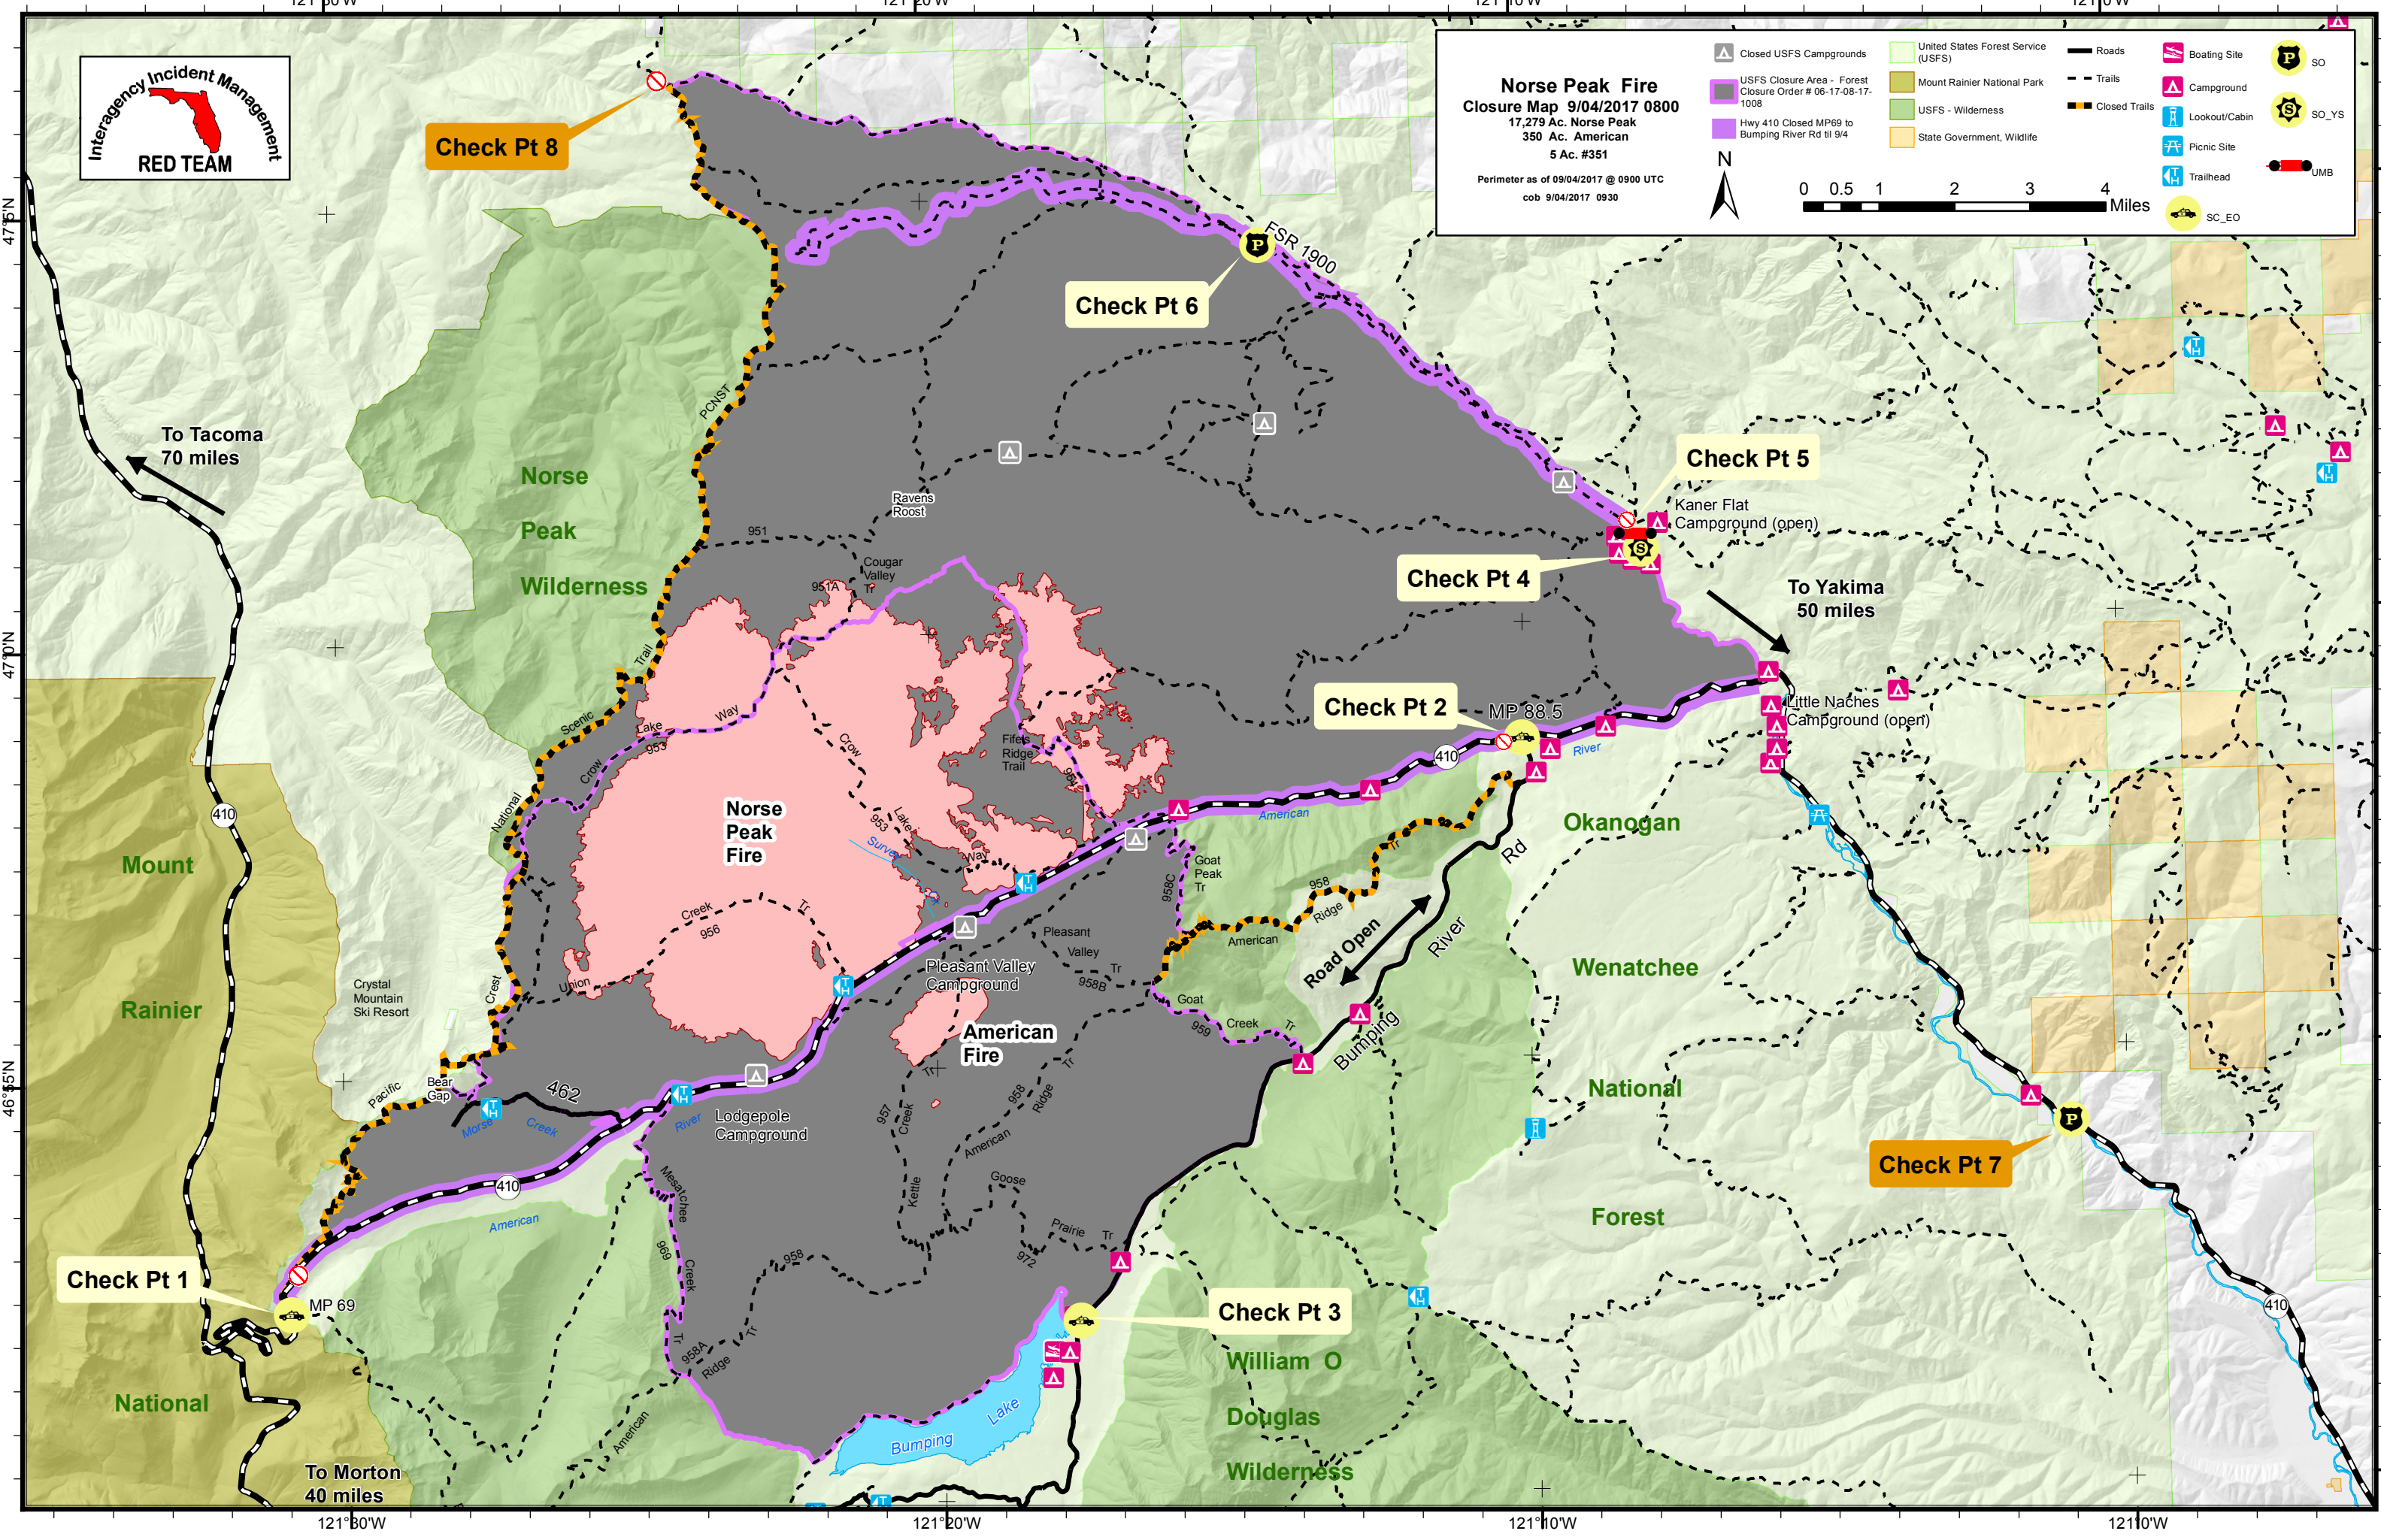

Check Pt 8

Check Pt 6

Check Pt 5

Check Pt 4

Check Pt 2

Check Pt 7

Check Pt 1

Check Pt 3

Norse Peak Fire Closure Map 9/04/2017 0800

17,279 Ac. Norse Peak
350 Ac. American
5 Ac. #351

Perimeter as of 09/04/2017 @ 0900 UTC
cob 9/04/2017 0930

	Closed USFS Campgrounds		United States Forest Service (USFS)		Roads		Boating Site		SO
	USFS Closure Area - Forest Closure Order # 06-17-08-17-1008		Mount Rainier National Park		Trails		Campground		SO_YS
	Hwy 410 Closed MP69 to Bumping River Rd til 9/4		USFS - Wilderness		Closed Trails		Lookout/Cabin		UMB
			State Government, Wildlife				Picnic Site		Trailhead
							SC_EO		

0 0.5 1 2 3 4 Miles

To Tacoma
70 miles

To Yakima
50 miles

To Morton
40 miles

Road Open