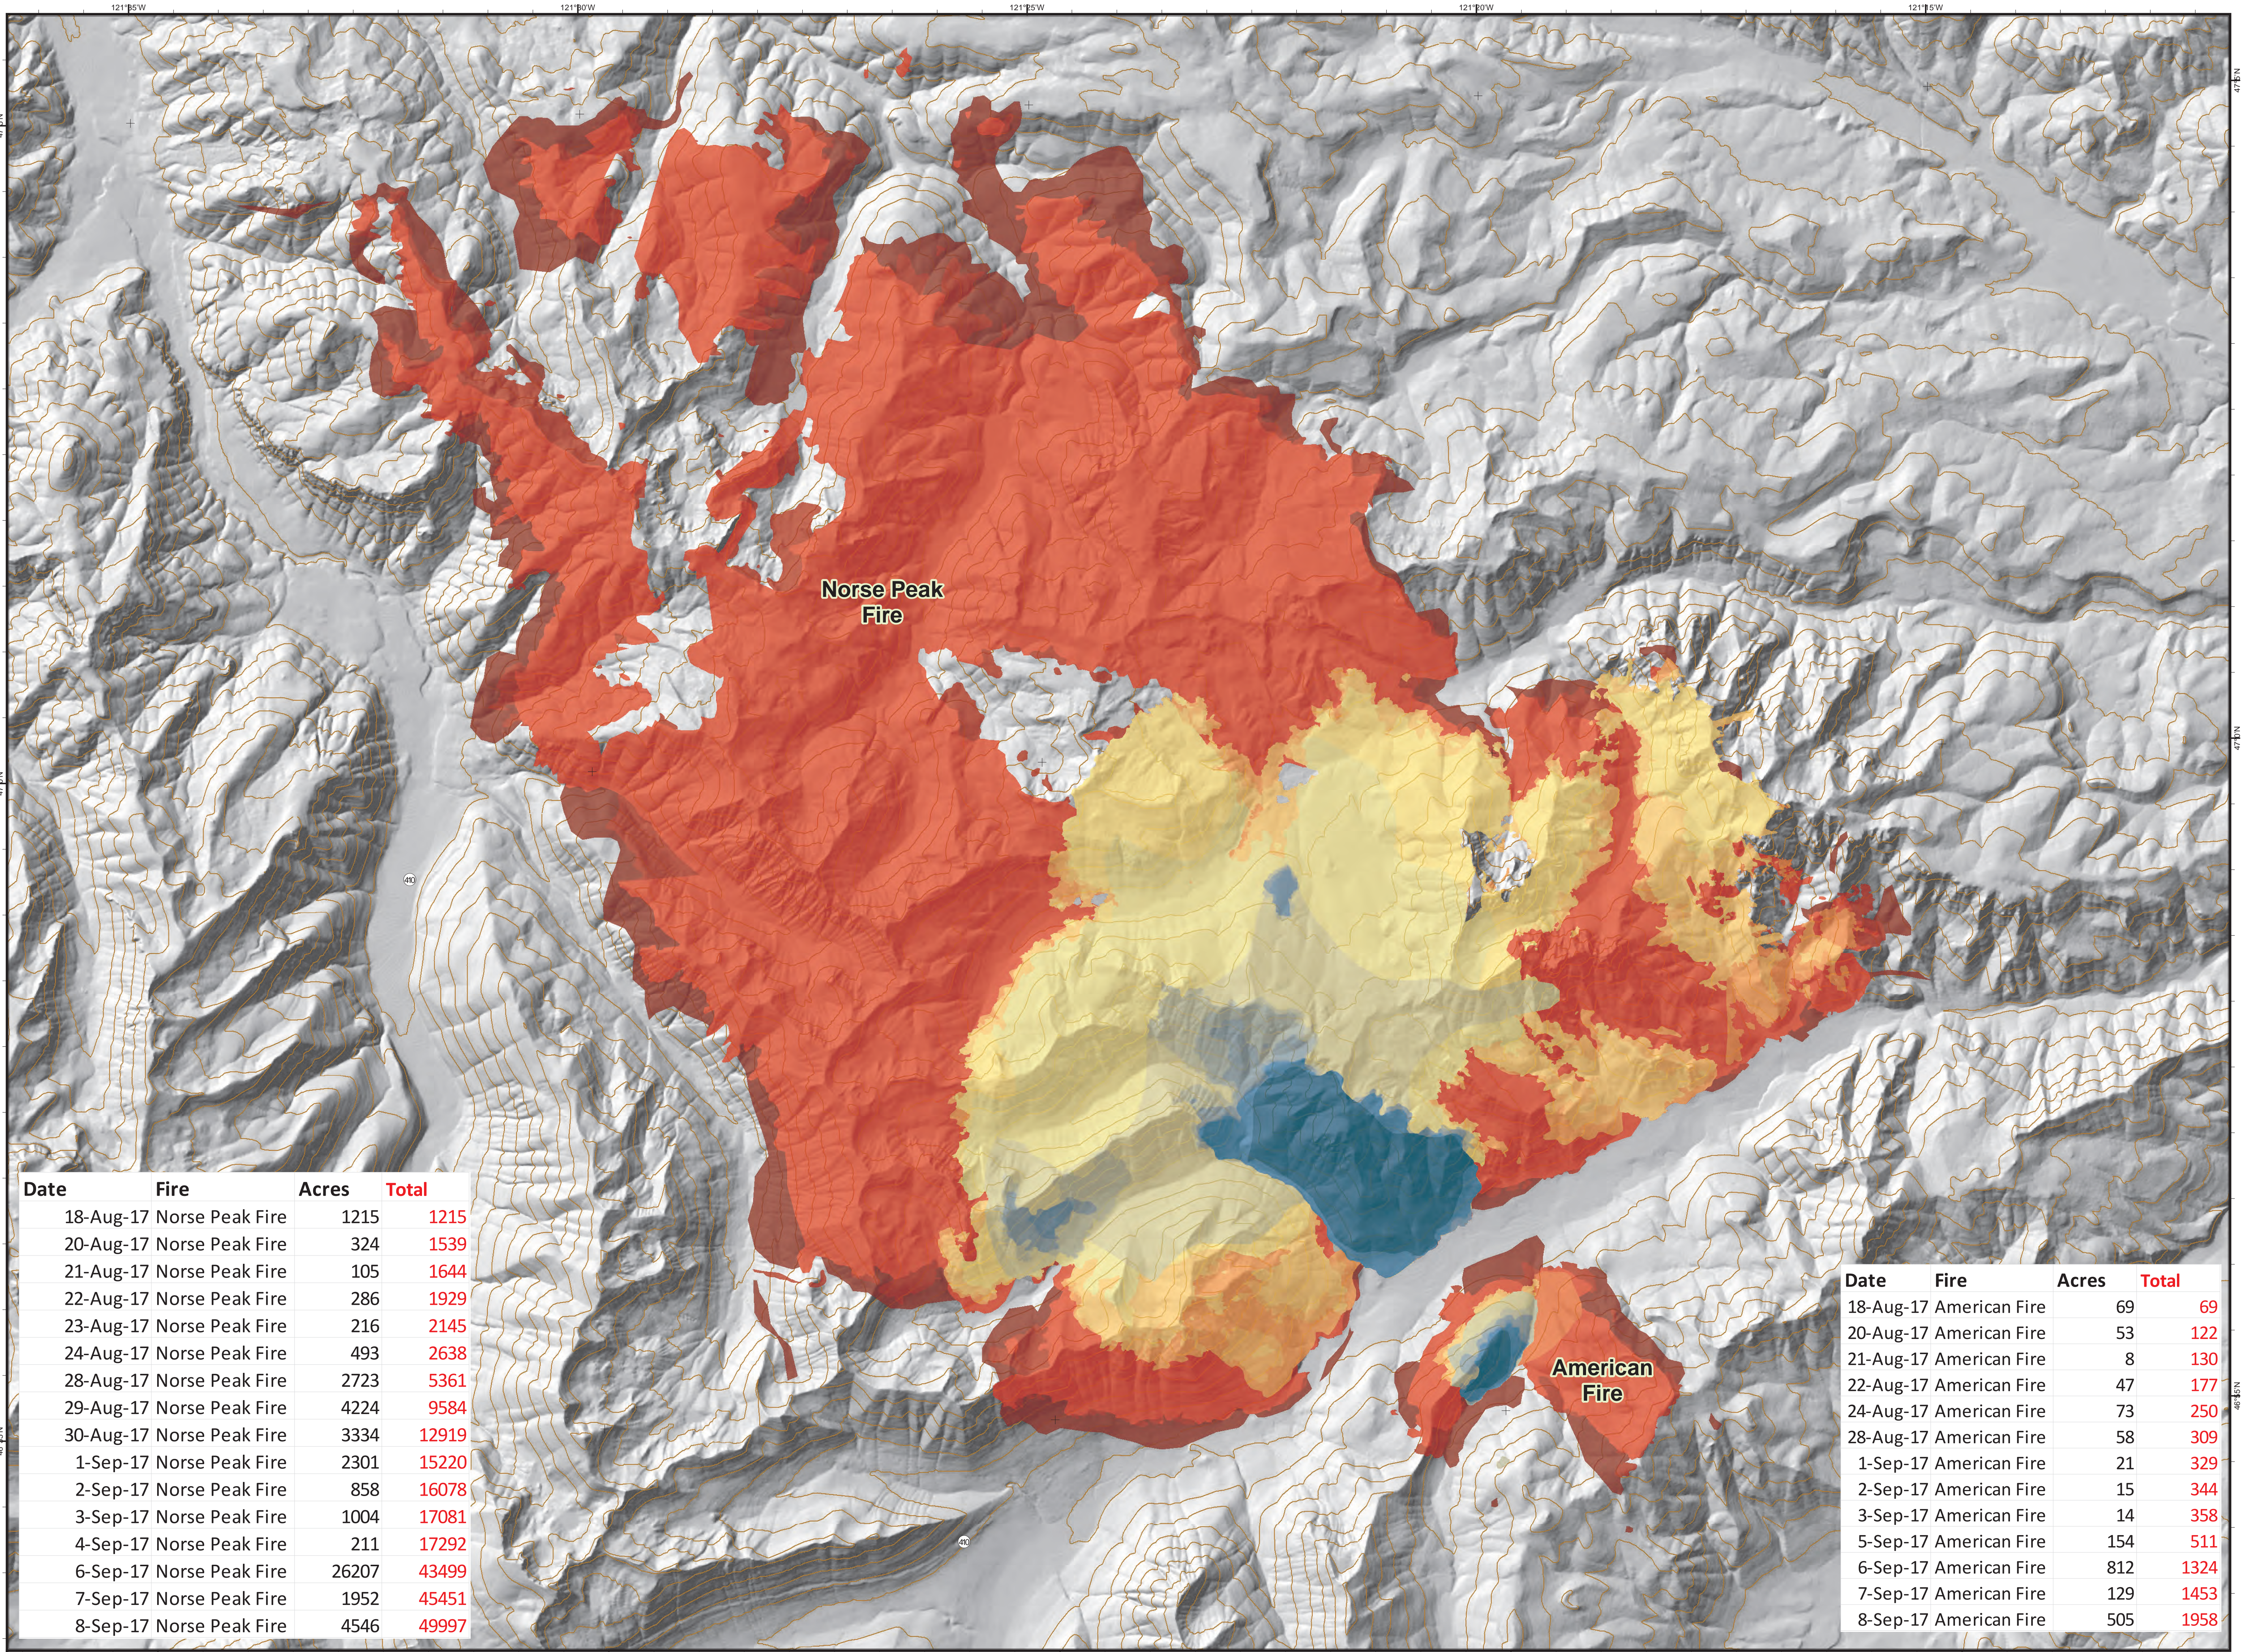

# Norse Peak Fire

WA-OWF-000365

## Progression Map

9/09/2017 1030

Perimeter 09/08/2017 @1730  
cob 9/9/2017 1100

### Progression Norse Peak/American Fires

Date	Fire	Acres	Total
18-Aug-17	Norse Peak Fire	1215	1215
20-Aug-17	Norse Peak Fire	324	1539
21-Aug-17	Norse Peak Fire	105	1644
22-Aug-17	Norse Peak Fire	286	1929
23-Aug-17	Norse Peak Fire	216	2145
24-Aug-17	Norse Peak Fire	493	2638
28-Aug-17	Norse Peak Fire	2723	5361
29-Aug-17	Norse Peak Fire	4224	9584
30-Aug-17	Norse Peak Fire	3334	12919
1-Sep-17	Norse Peak Fire	2301	15220
2-Sep-17	Norse Peak Fire	858	16078
3-Sep-17	Norse Peak Fire	1004	17081
4-Sep-17	Norse Peak Fire	211	17292
6-Sep-17	Norse Peak Fire	26207	43499
7-Sep-17	Norse Peak Fire	1952	45451
8-Sep-17	Norse Peak Fire	4546	49997

Date	Fire	Acres	Total
18-Aug-17	American Fire	69	69
20-Aug-17	American Fire	53	122
21-Aug-17	American Fire	8	130
22-Aug-17	American Fire	47	177
24-Aug-17	American Fire	73	250
28-Aug-17	American Fire	58	309
1-Sep-17	American Fire	21	329
2-Sep-17	American Fire	15	344
3-Sep-17	American Fire	14	358
5-Sep-17	American Fire	154	511
6-Sep-17	American Fire	812	1324
7-Sep-17	American Fire	129	1453
8-Sep-17	American Fire	505	1958