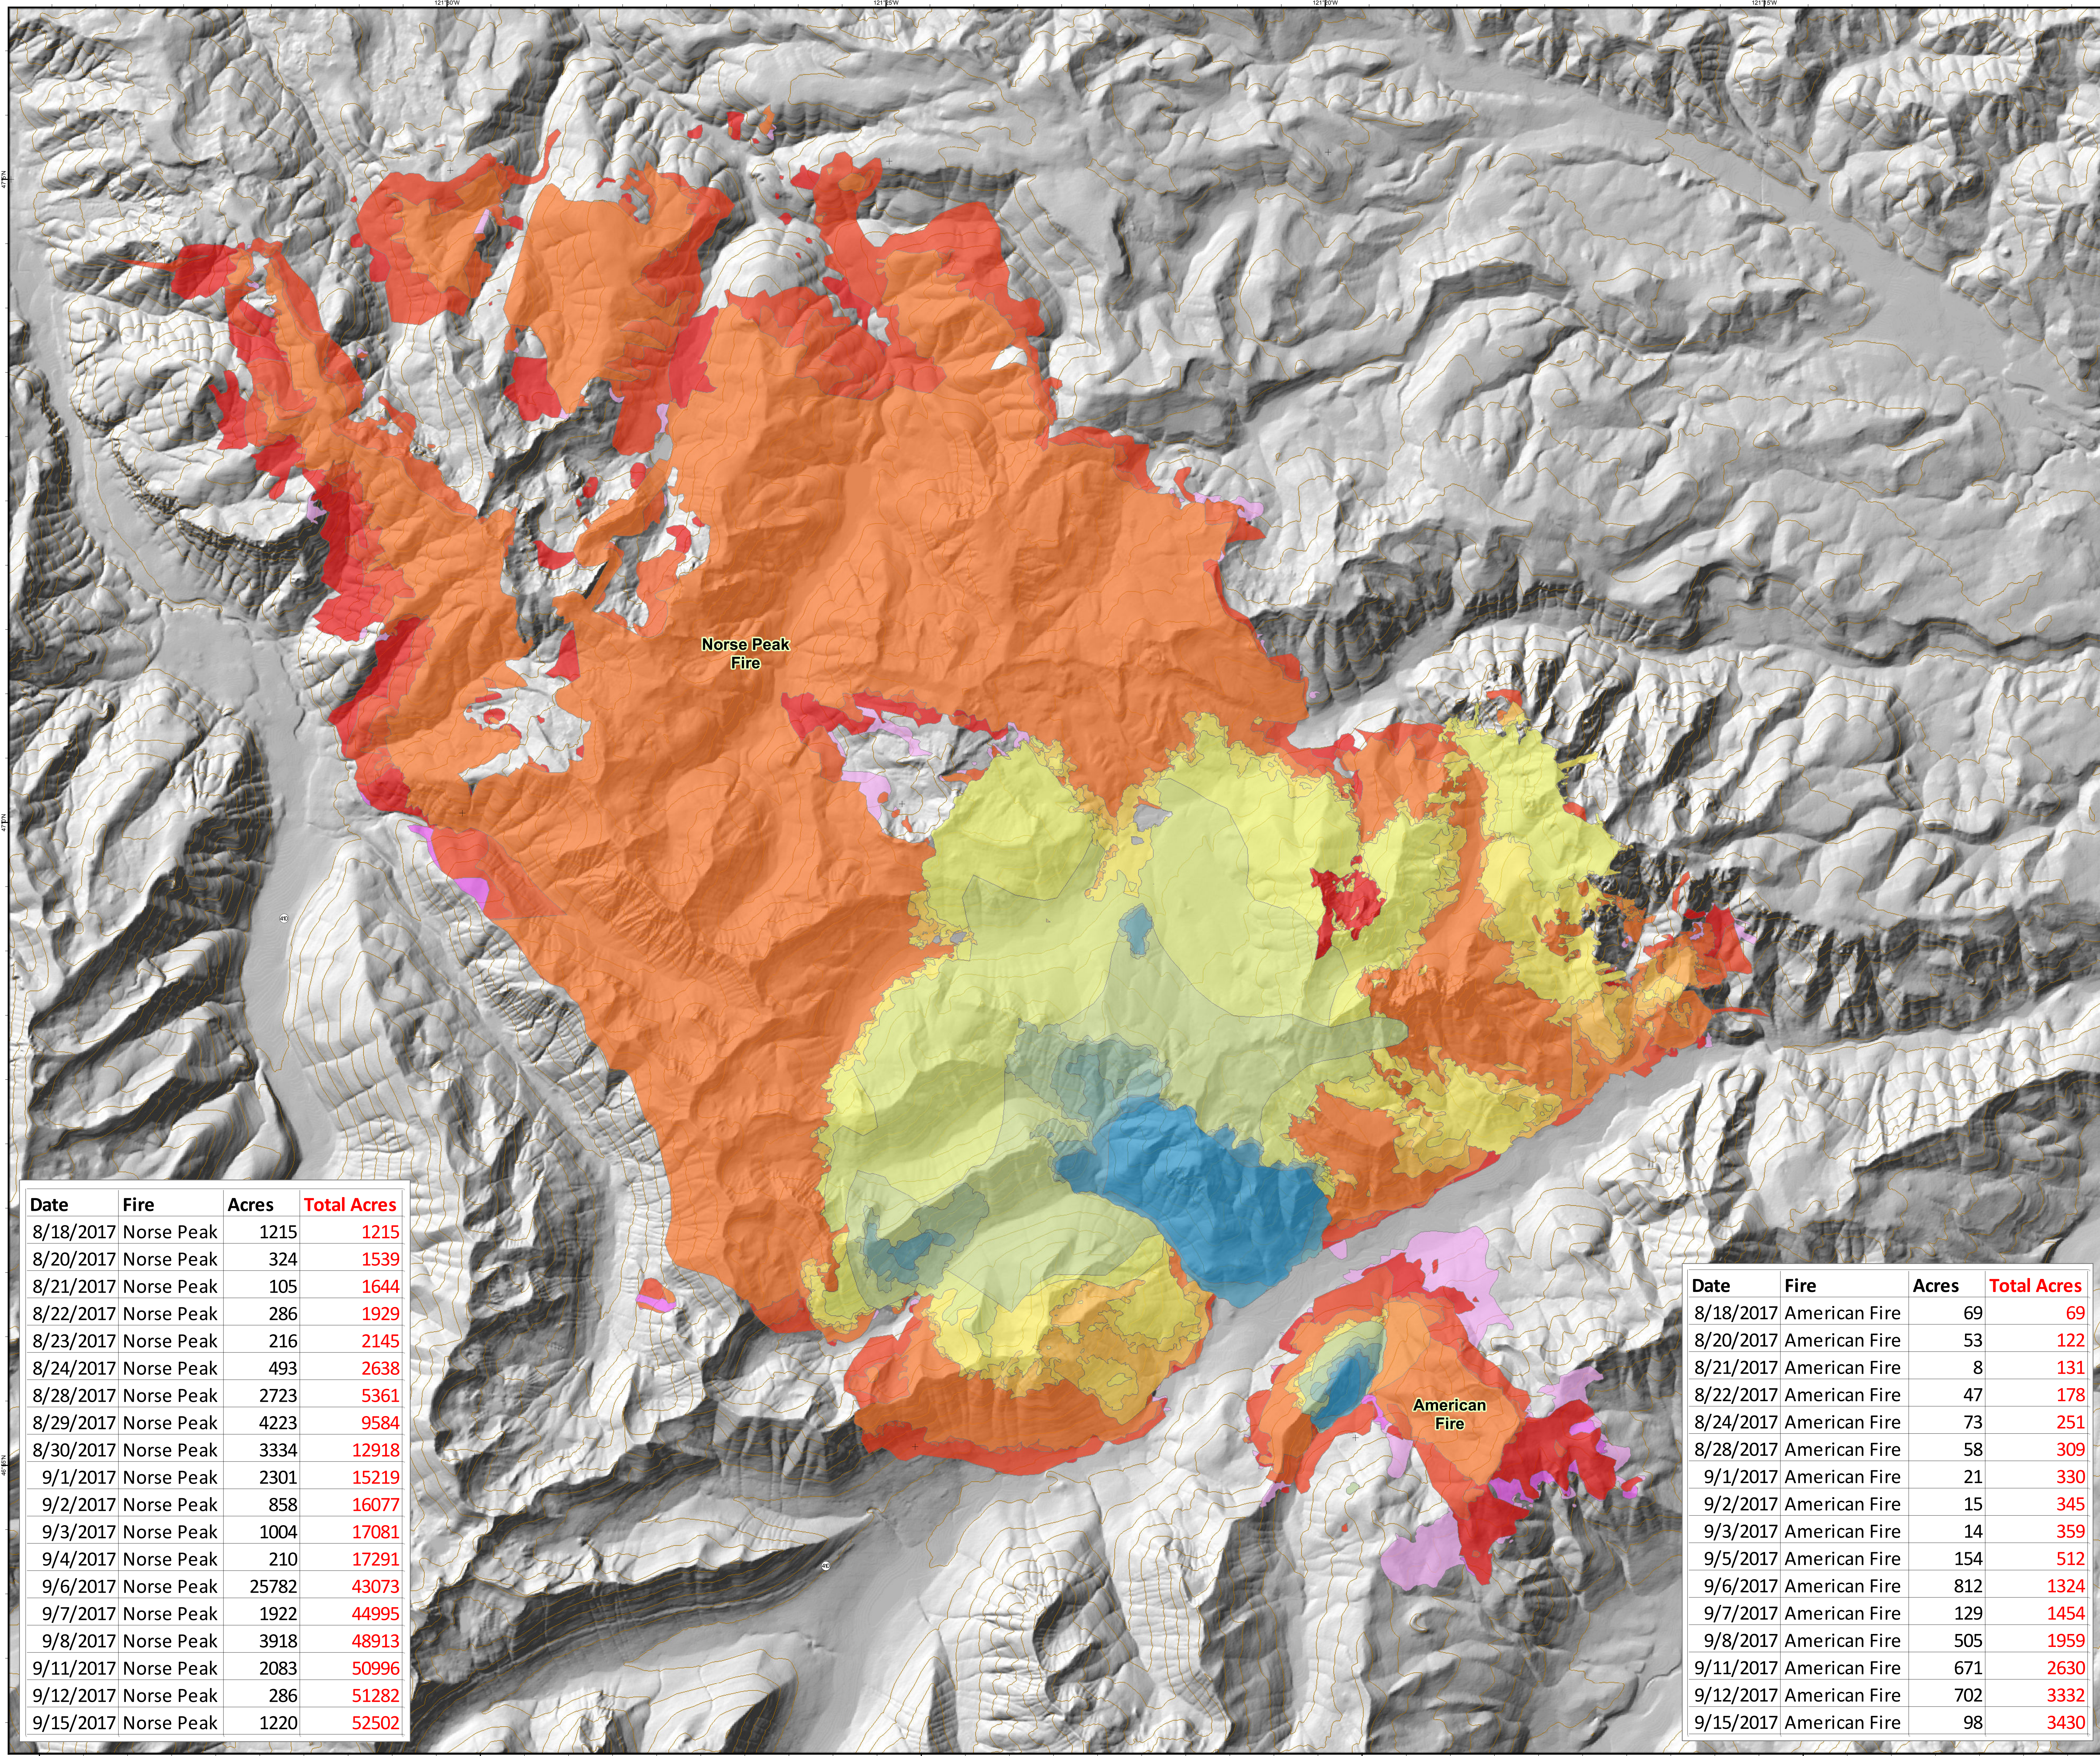

Norse Peak Fire
WA-OWF-000365
Progression Map
9/15/2017 1130

- 8/18/2017
- 8/20/2017
- 8/21/2017
- 8/22/2017
- 8/23/2017
- 8/24/2017
- 8/28/2017
- 8/29/2017
- 8/30/2017
- 9/1/2017
- 9/2/2017
- 9/3/2017
- 9/4/2017
- 9/5/2017
- 9/6/2017
- 9/7/2017
- 9/8/2017
- 9/11/2017
- 9/12/2017
- 9/15/2017

Date	Fire	Acres	Total Acres
8/18/2017	Norse Peak	1215	1215
8/20/2017	Norse Peak	324	1539
8/21/2017	Norse Peak	105	1644
8/22/2017	Norse Peak	286	1929
8/23/2017	Norse Peak	216	2145
8/24/2017	Norse Peak	493	2638
8/28/2017	Norse Peak	2723	5361
8/29/2017	Norse Peak	4223	9584
8/30/2017	Norse Peak	3334	12918
9/1/2017	Norse Peak	2301	15219
9/2/2017	Norse Peak	858	16077
9/3/2017	Norse Peak	1004	17081
9/4/2017	Norse Peak	210	17291
9/6/2017	Norse Peak	25782	43073
9/7/2017	Norse Peak	1922	44995
9/8/2017	Norse Peak	3918	48913
9/11/2017	Norse Peak	2083	50996
9/12/2017	Norse Peak	286	51282
9/15/2017	Norse Peak	1220	52502

Date	Fire	Acres	Total Acres
8/18/2017	American Fire	69	69
8/20/2017	American Fire	53	122
8/21/2017	American Fire	8	131
8/22/2017	American Fire	47	178
8/24/2017	American Fire	73	251
8/28/2017	American Fire	58	309
9/1/2017	American Fire	21	330
9/2/2017	American Fire	15	345
9/3/2017	American Fire	14	359
9/5/2017	American Fire	154	512
9/6/2017	American Fire	812	1324
9/7/2017	American Fire	129	1454
9/8/2017	American Fire	505	1959
9/11/2017	American Fire	671	2630
9/12/2017	American Fire	702	3332
9/15/2017	American Fire	98	3430