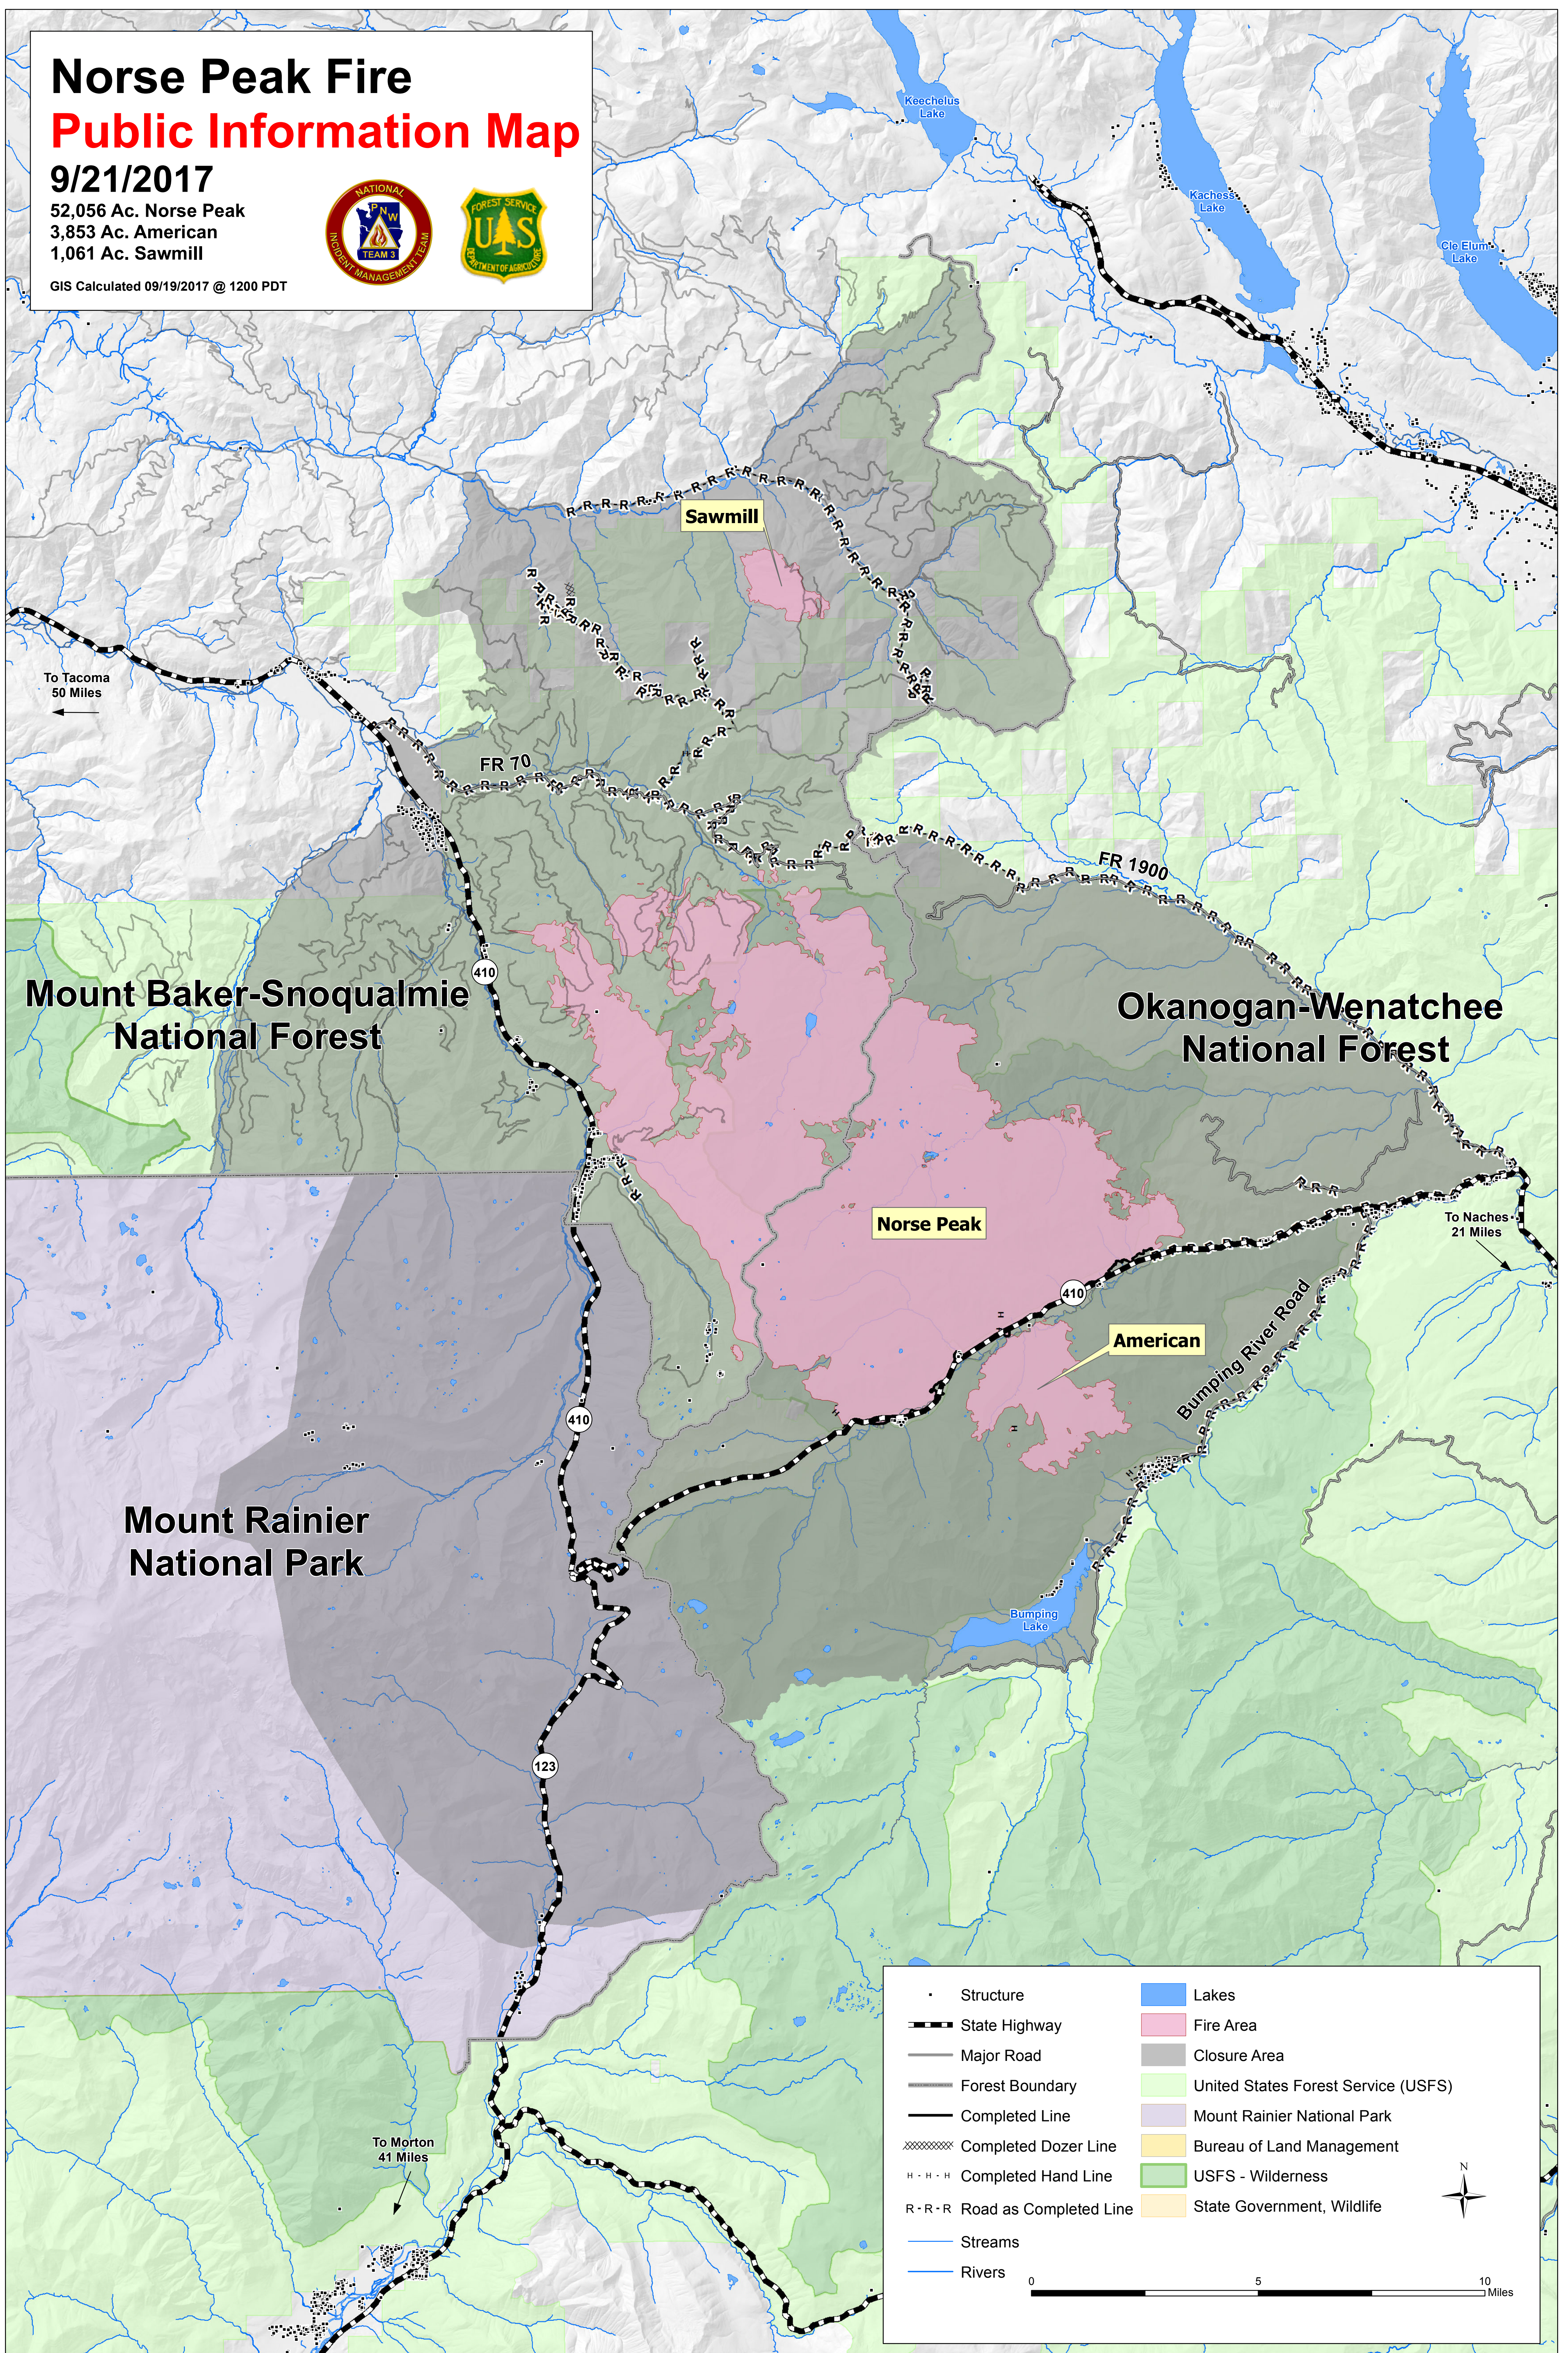

# Norse Peak Fire Public Information Map

9/21/2017

52,056 Ac. Norse Peak

3,853 Ac. American

1,061 Ac. Sawmill

GIS Calculated 09/19/2017 @ 1200 PDT

Mount Baker-Snoqualmie  
National Forest

Okanogan-Wenatchee  
National Forest

Mount Rainier  
National Park

Norse Peak

American

Sawmill

FR 70

FR 1900

Bumping River Road

• Structure	Blue Lakes
State Highway	Fire Area
Major Road	Closure Area
Forest Boundary	United States Forest Service (USFS)
Completed Line	Mount Rainier National Park
Completed Dozer Line	Bureau of Land Management
Completed Hand Line	USFS - Wilderness
R-R-R Road as Completed Line	State Government, Wildlife
Streams	
Rivers	

0 5 10 Miles