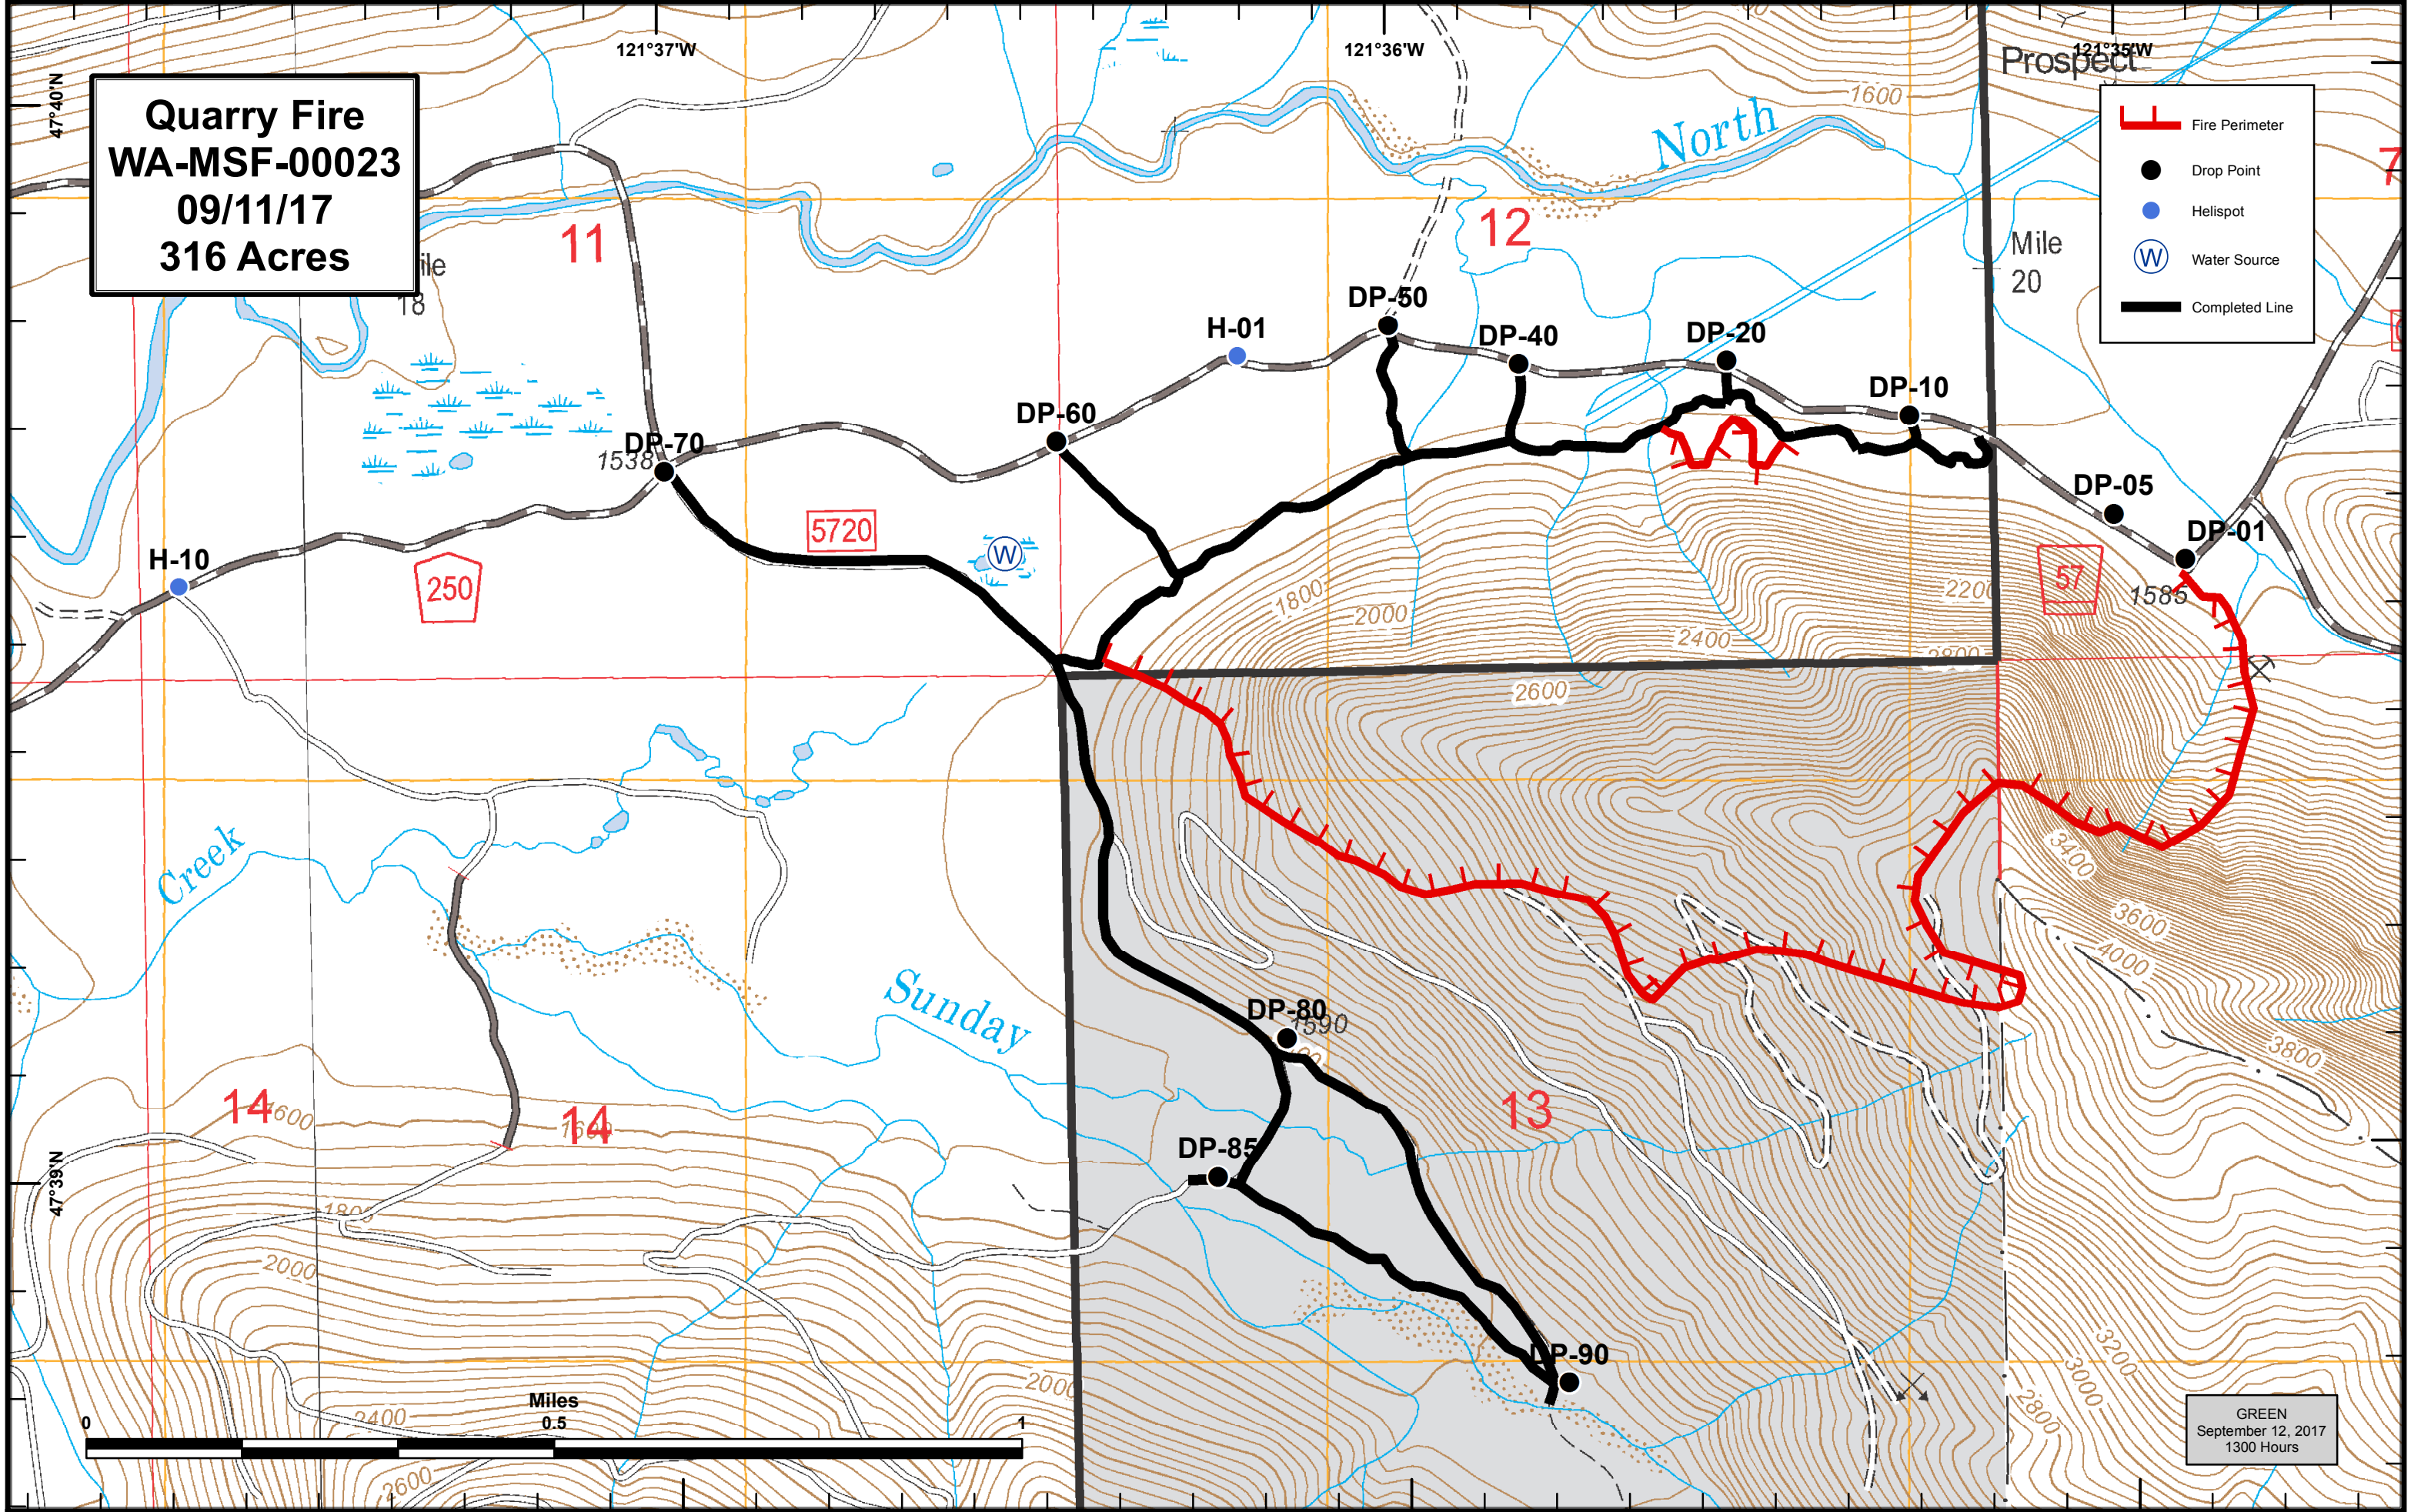

**Quarry Fire**  
**WA-MSF-00023**  
**09/11/17**  
**316 Acres**

Legend:

- Fire Perimeter (Red line with tick marks)
- Drop Point (Black dot)
- Helispot (Blue dot)
- Water Source (Blue circle with 'W')
- Completed Line (Thick black line)

GREEN  
September 12, 2017  
1300 Hours