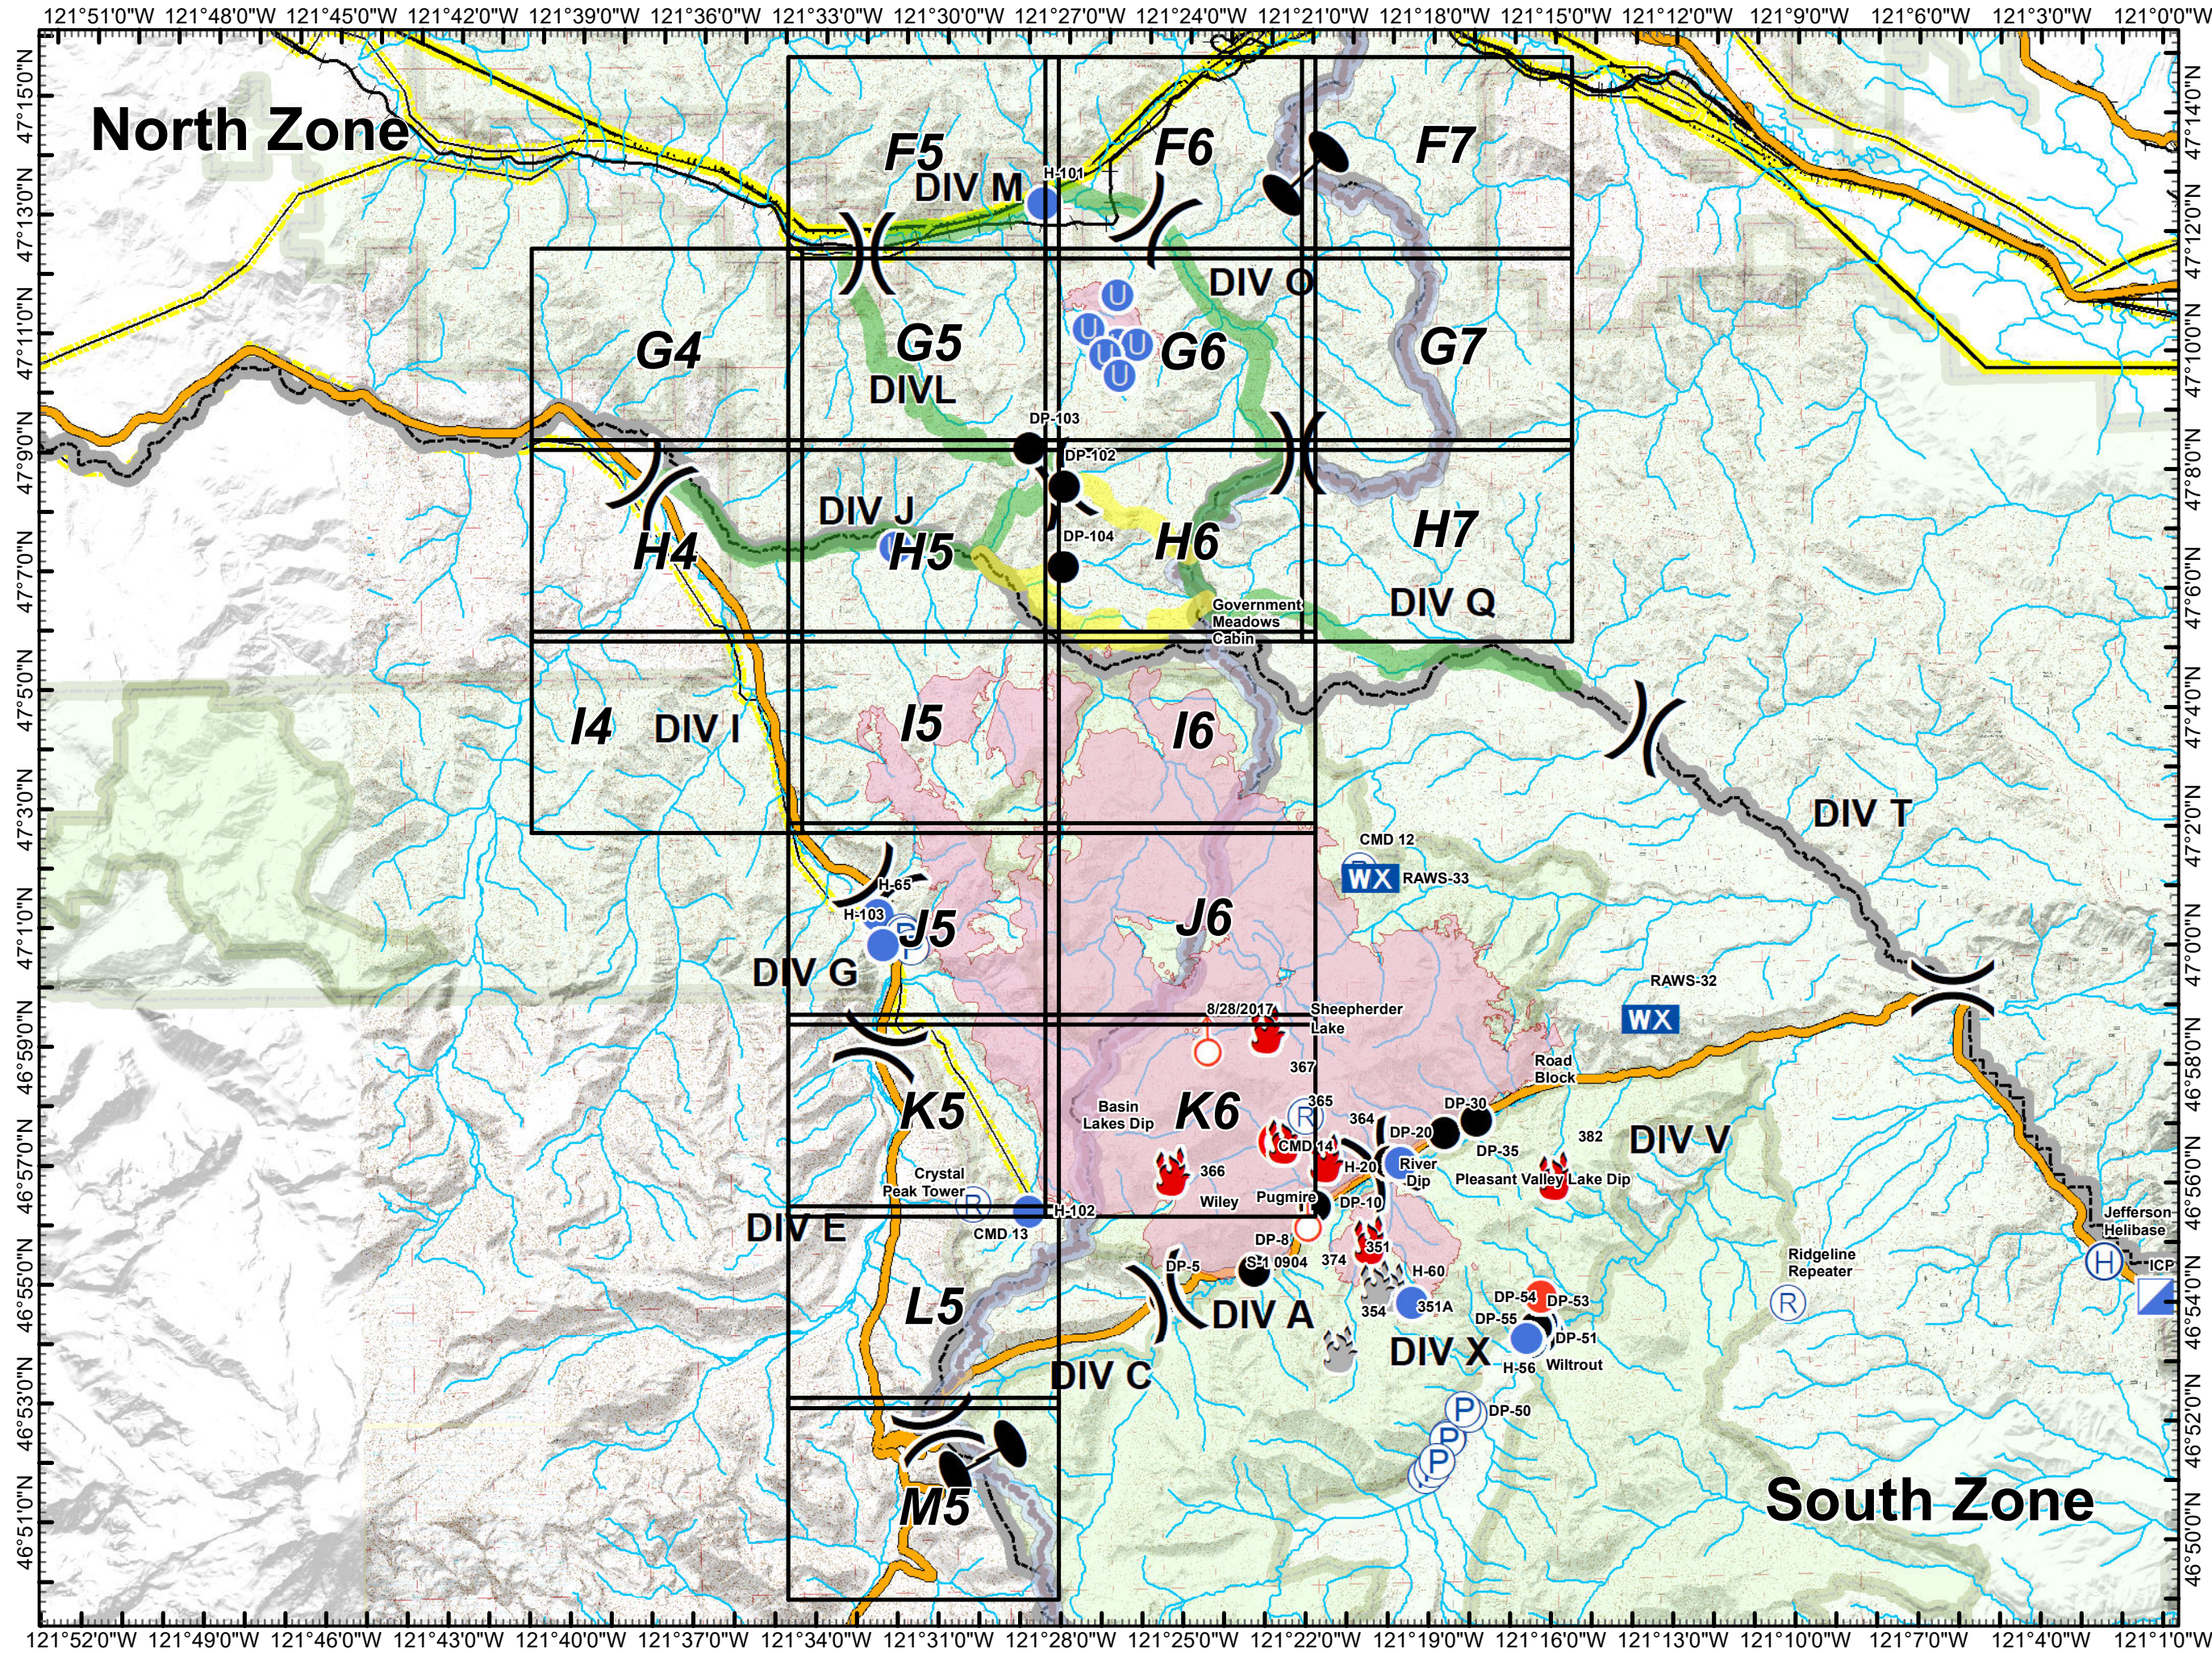

Sawmill Creek Norse Peak North Zone

WA-SPS-177
IAP
September 12, 2017

- Drop Point
- 🔥 Fire Location
- ⊗ Fire Origin
- ⊕ Helibase
- Helispot
- Hot Spot
- 📍 Incident Command Post
- WX Mobile Weather Unit
- Ⓟ Pump
- Ⓡ Repeater
- ⊙ Spot Fire
- Other
- ⎓ Division Break
- ⎓ Zone Break
- 🔴 Uncontrolled Fire Edge
- Completed Line
- R - Road as Completed Line
- ⎓ Line Break Completed
- ⎓ Completed Dozer Line
- Planned Fire Line
- Management Action Point
- Alternative
- Primary
- ✕ Road Closure
- ★ Value at Risk
- Public Trail
- PCT/Cascade Crest
- FS Road
- Highway
- County Boundary
- Railroad
- River/Stream
- Transmission Lines
- Administrative Forest
- Wilderness

NAD 83 UTM Zone 10N

South Zone