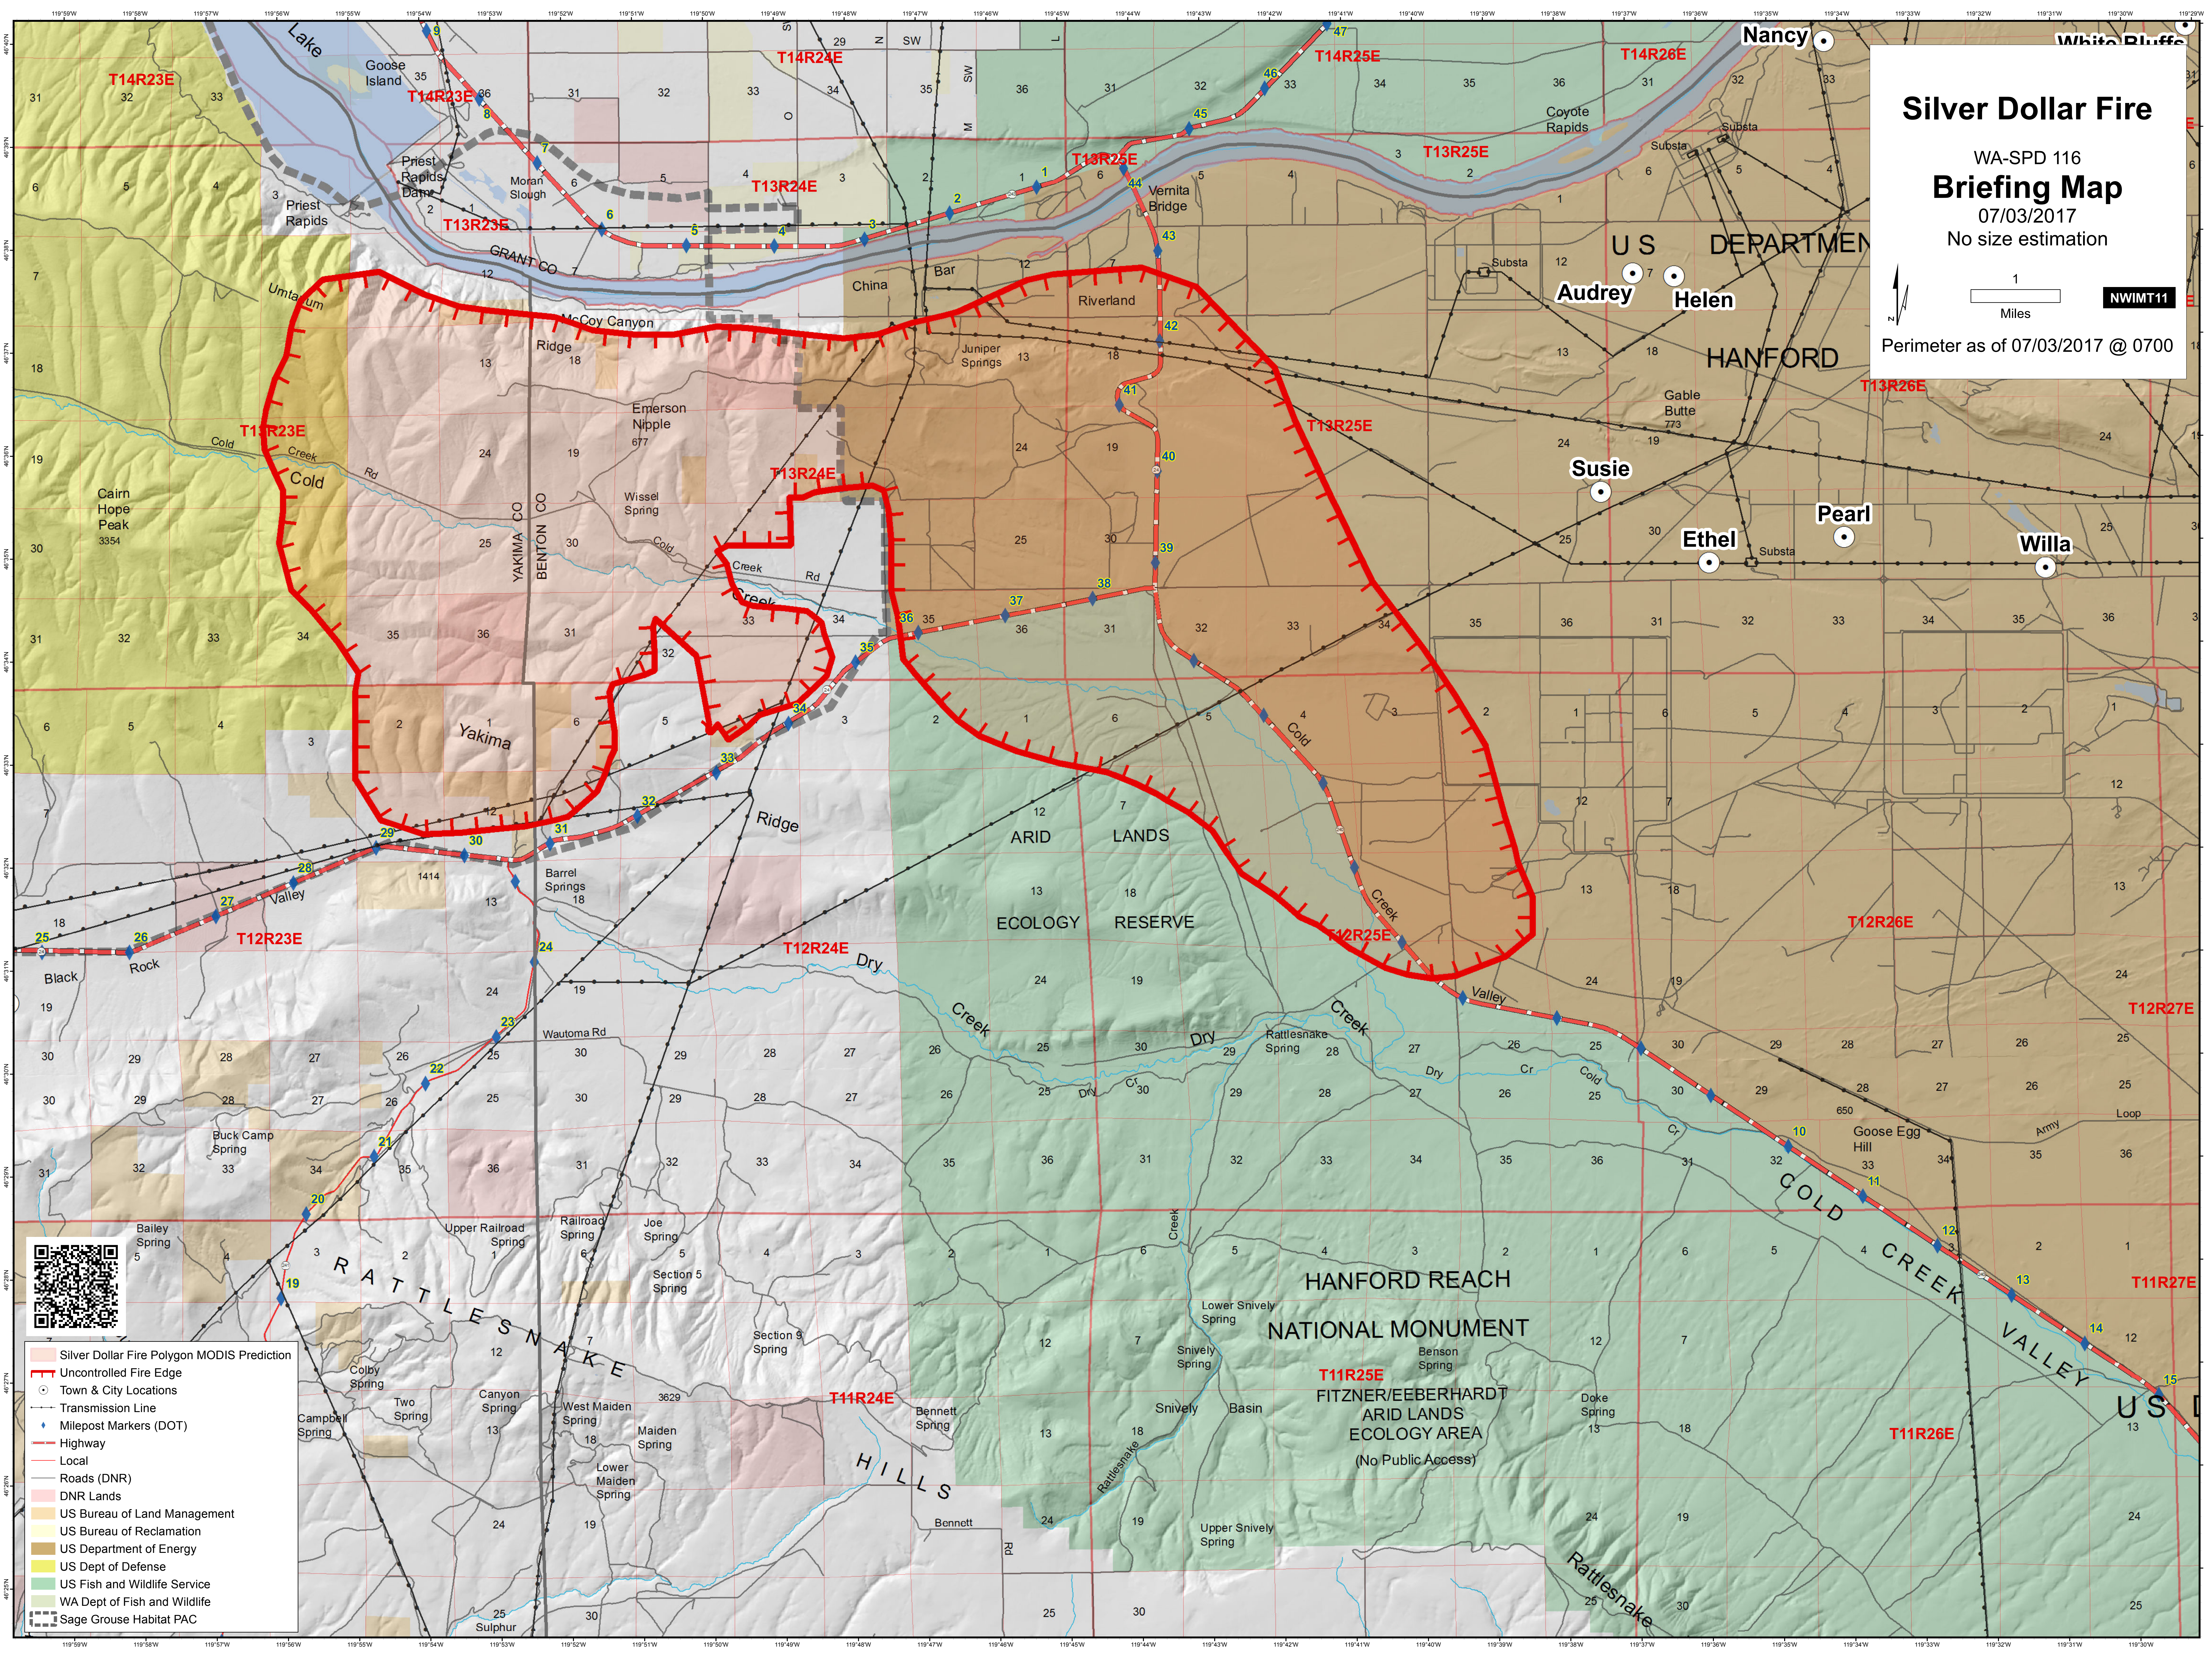

Silver Dollar Fire

WA-SPD 116
Briefing Map
07/03/2017
No size estimation

- Silver Dollar Fire Polygon MODIS Prediction
- Uncontrolled Fire Edge
- Town & City Locations
- Transmission Line
- Milepost Markers (DOT)
- Highway
- Local Roads (DNR)
- DNR Lands
- US Bureau of Land Management
- US Bureau of Reclamation
- US Department of Energy
- US Dept of Defense
- US Fish and Wildlife Service
- WA Dept of Fish and Wildlife
- Sage Grouse Habitat PAC