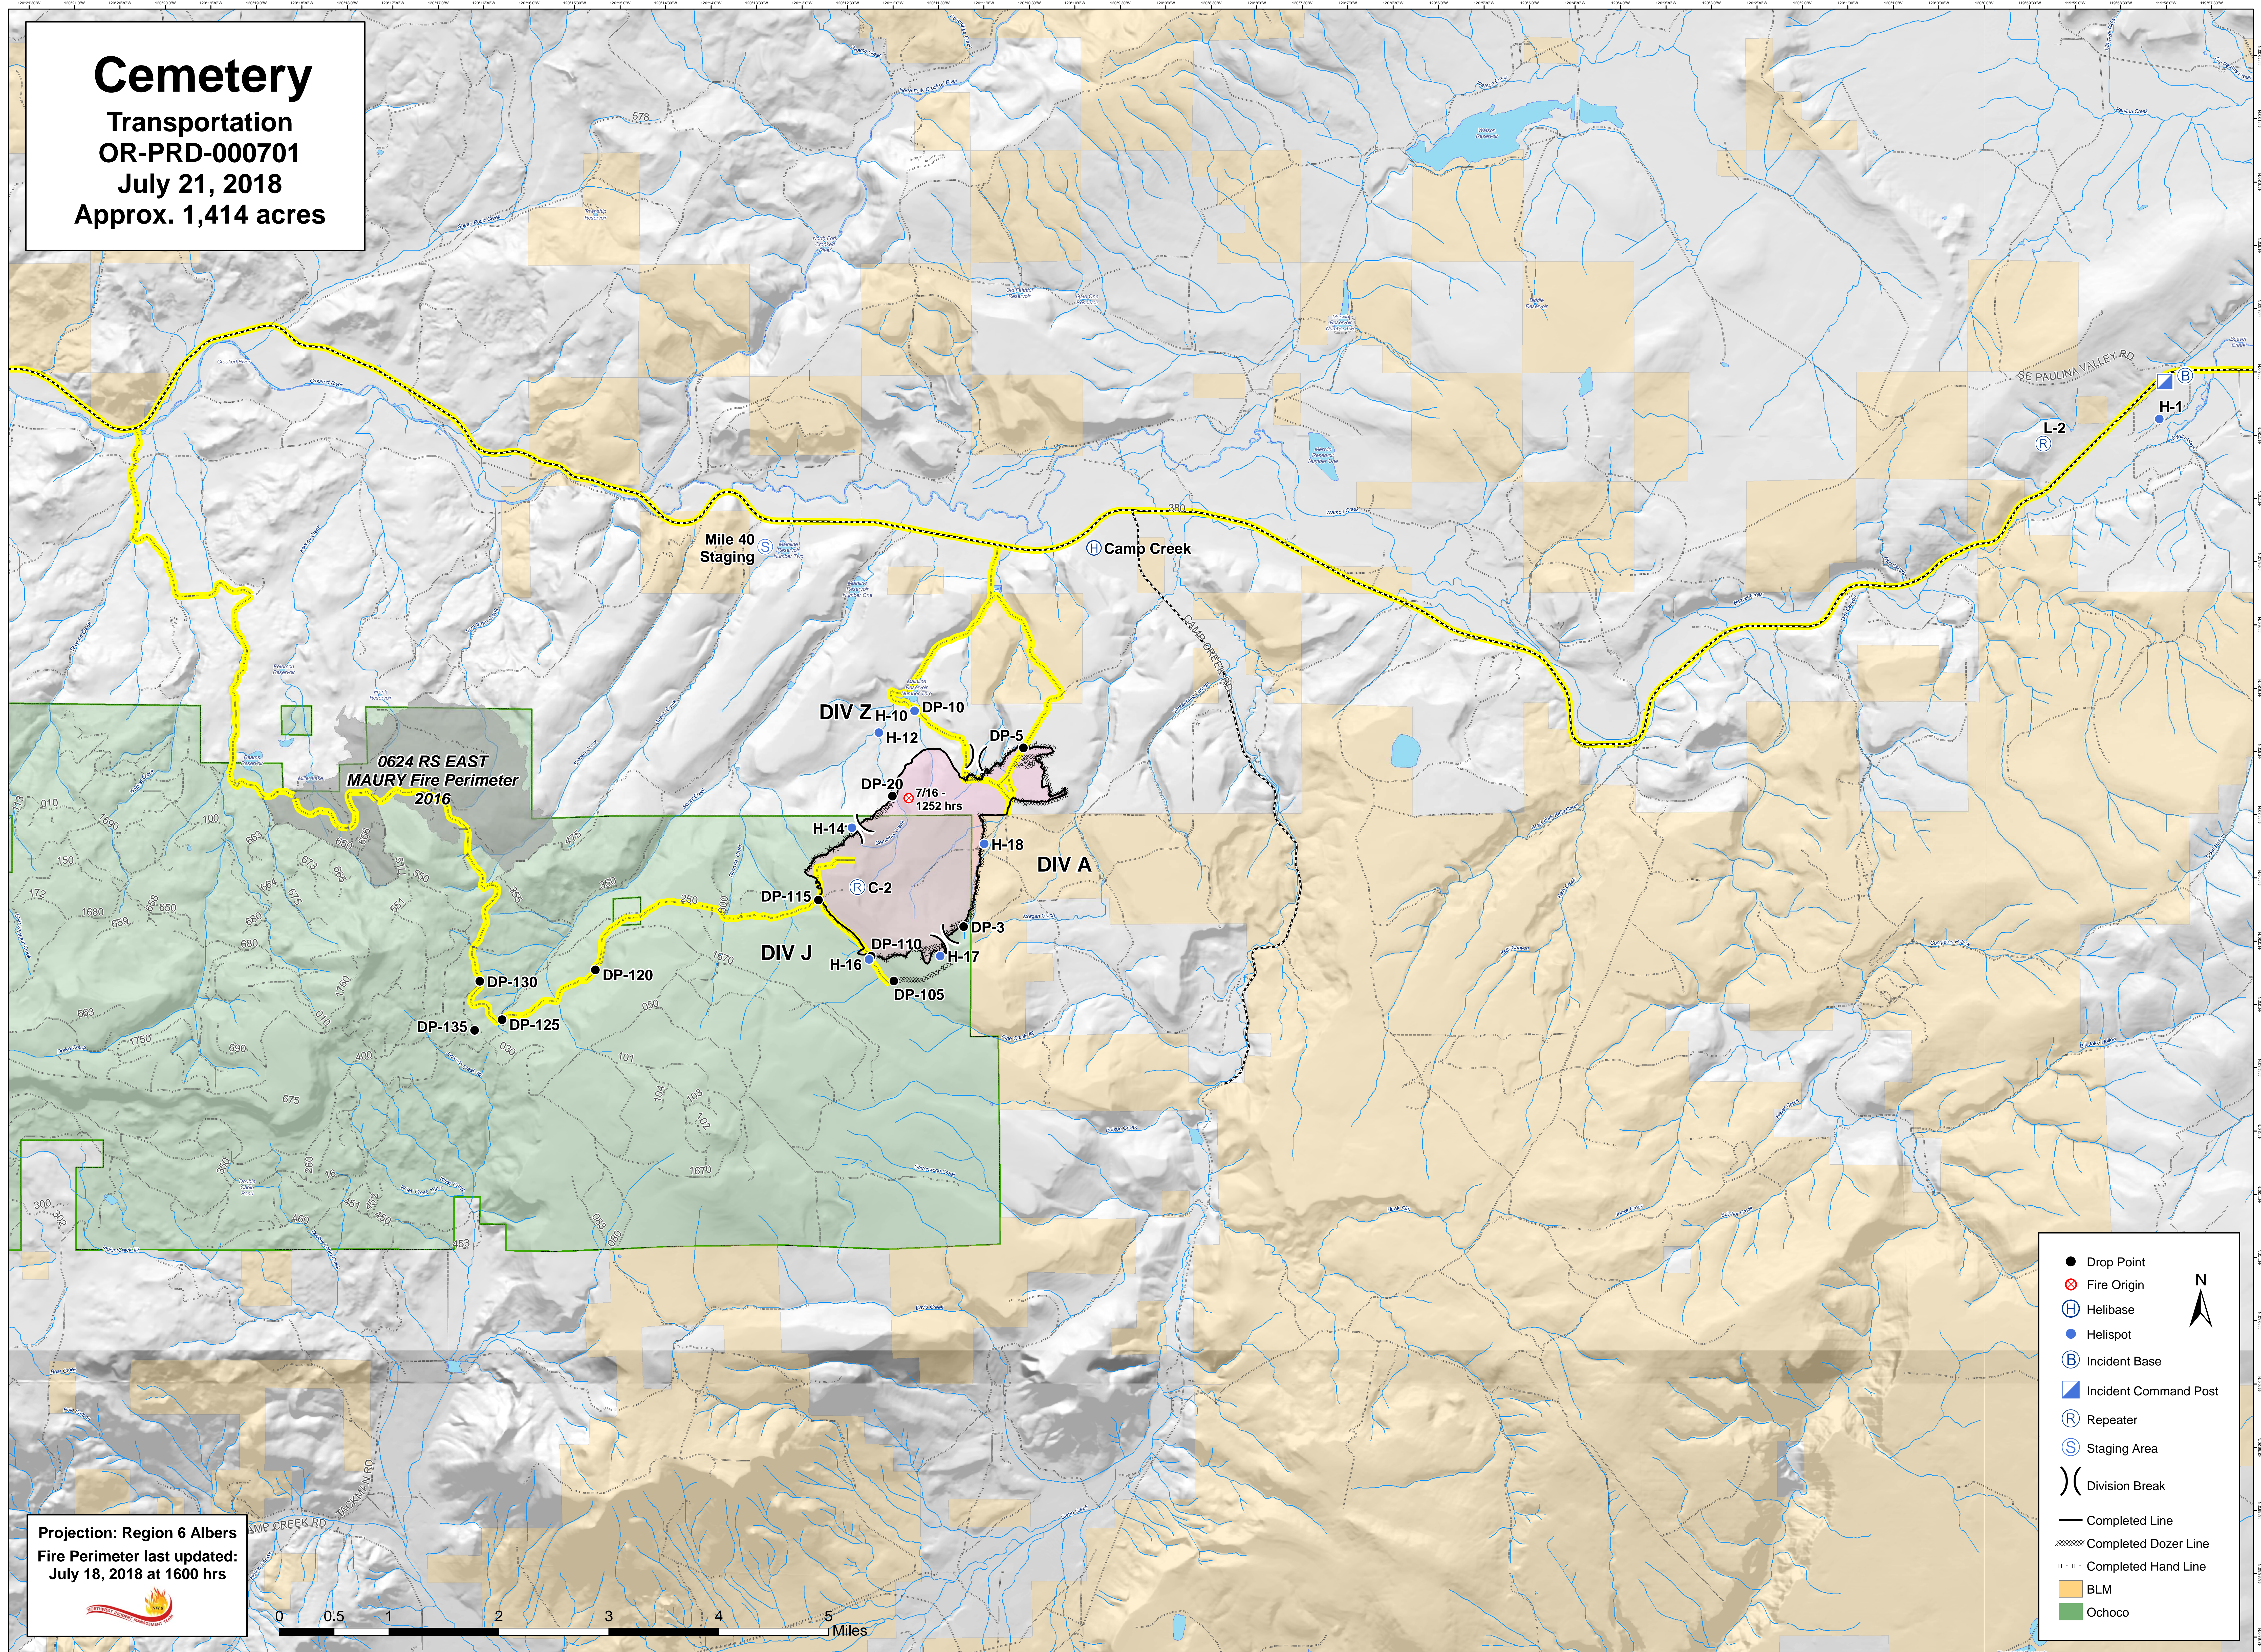

# Cemetery

Transportation  
OR-PRD-000701  
July 21, 2018  
Approx. 1,414 acres

Projection: Region 6 Albers  
Fire Perimeter last updated:  
July 18, 2018 at 1600 hrs

- Drop Point
- ⊗ Fire Origin
- Ⓜ Helibase
- Helispot
- Ⓟ Incident Base
- Ⓜ Incident Command Post
- Ⓡ Repeater
- Ⓢ Staging Area
- ) Division Break
- Completed Line
- ⊘ Completed Dozer Line
- ⋯ Completed Hand Line
- BLM
- Ochoco