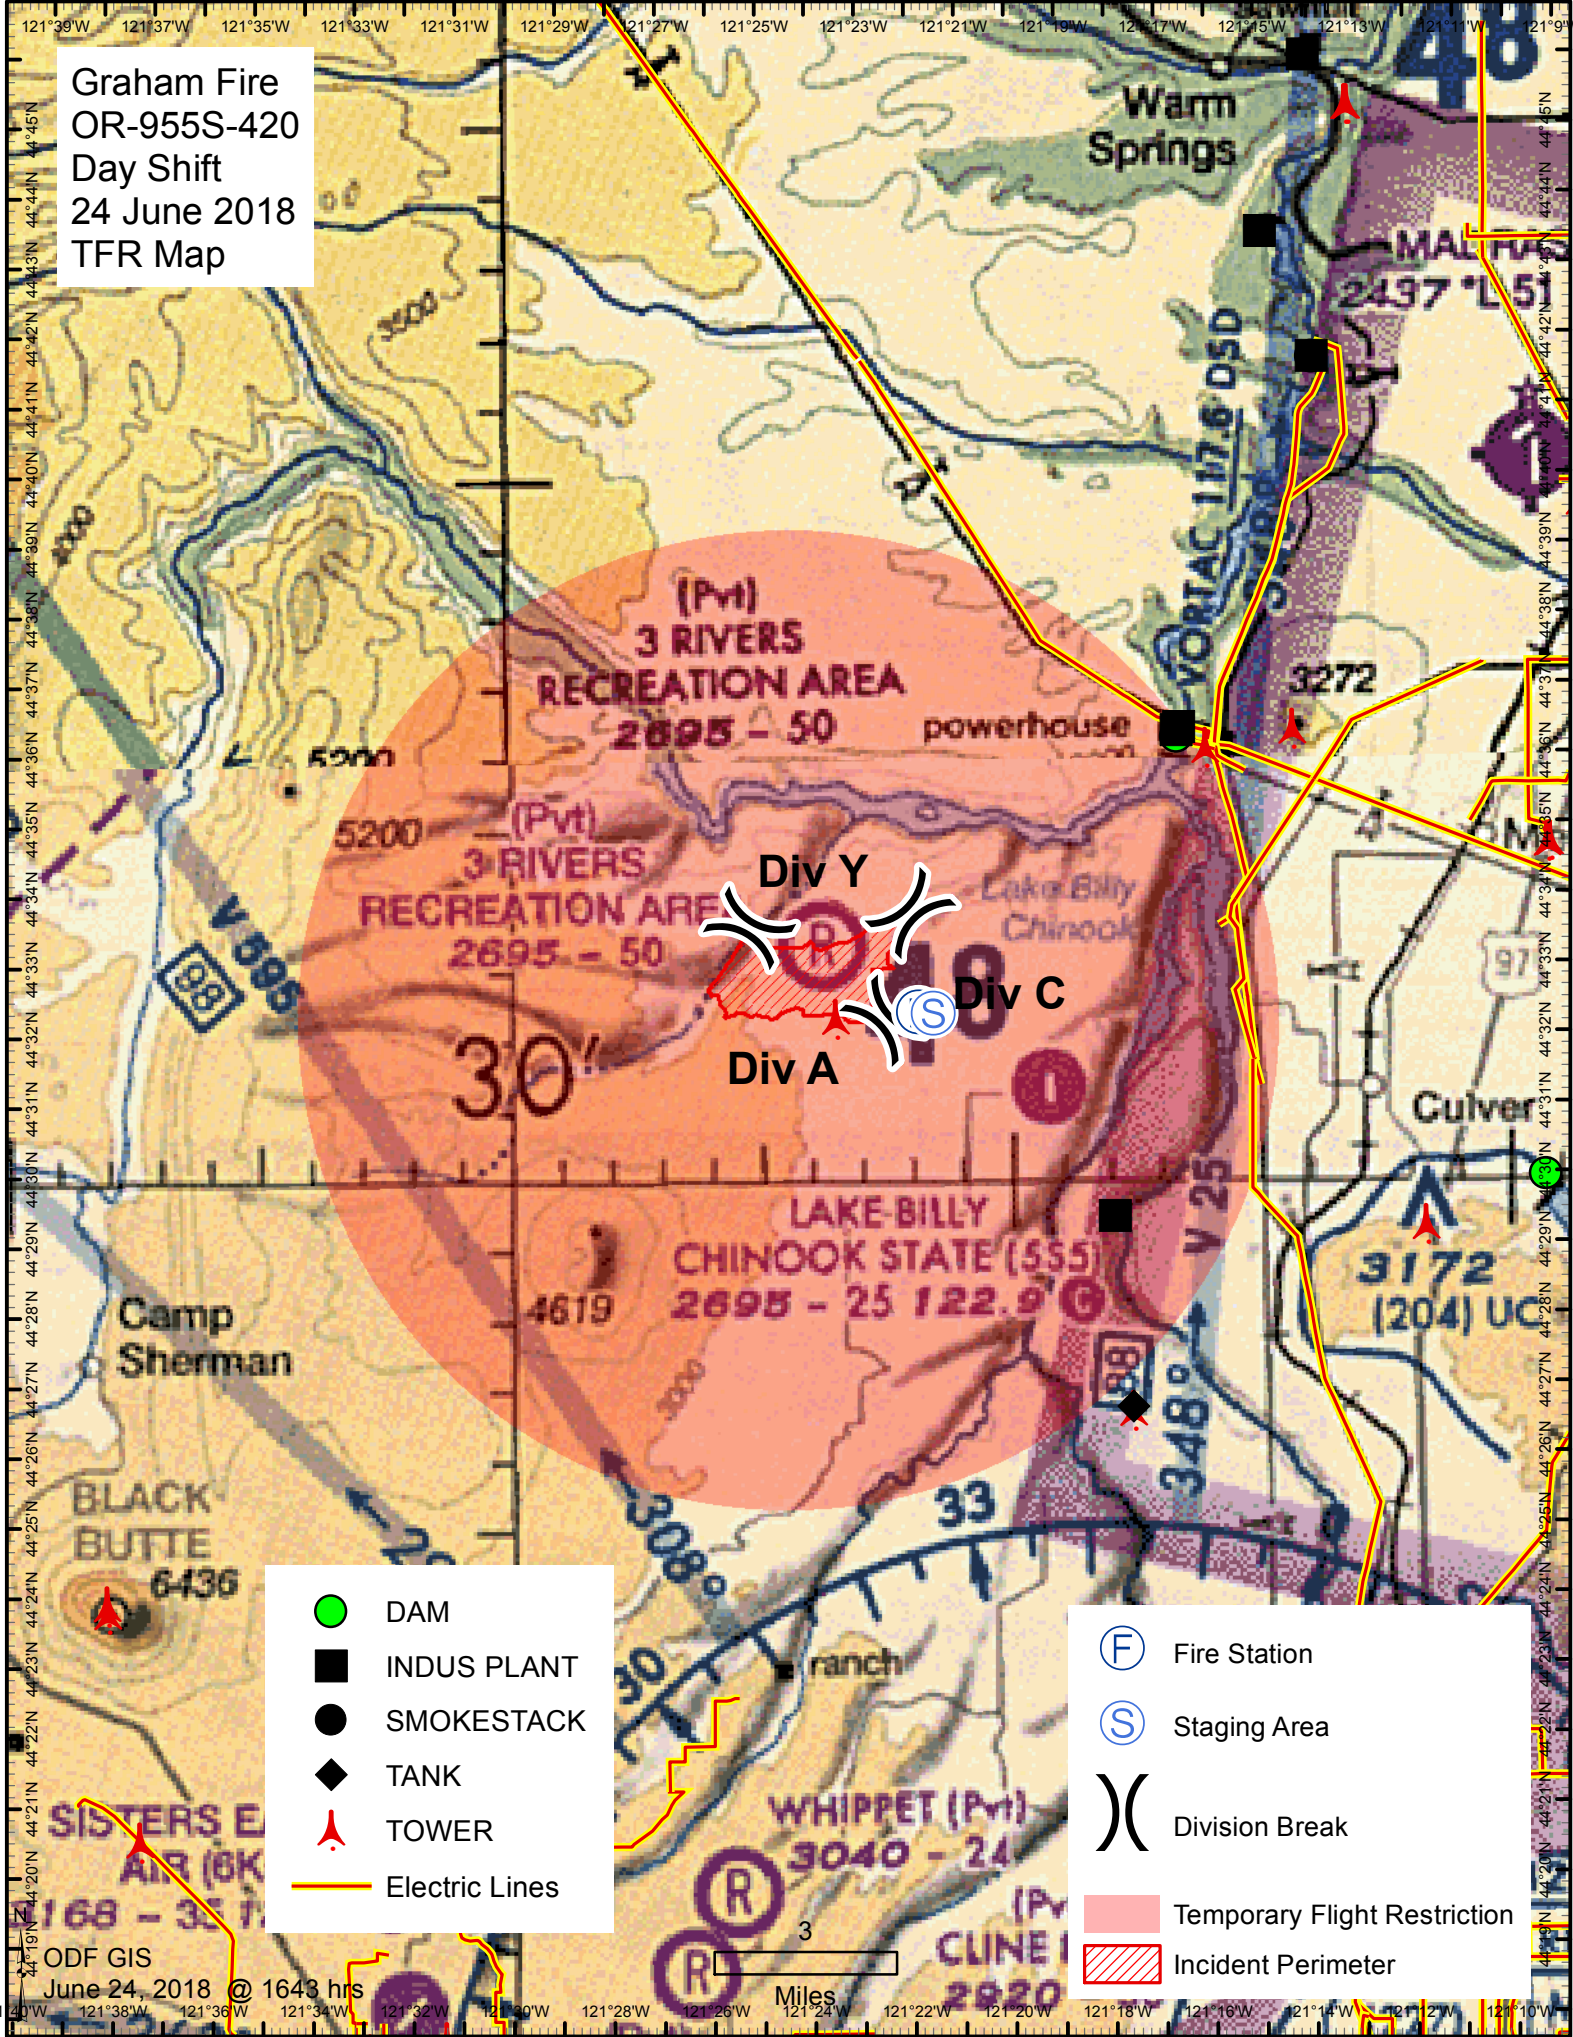

Graham Fire  
 OR-955S-420  
 Day Shift  
 24 June 2018  
 TFR Map

- DAM
- INDUS PLANT
- SMOKESTACK
- ◆ TANK
- ▲ TOWER
- Electric Lines

- F Fire Station
- S Staging Area
- ) Division Break
- Temporary Flight Restriction
- Incident Perimeter