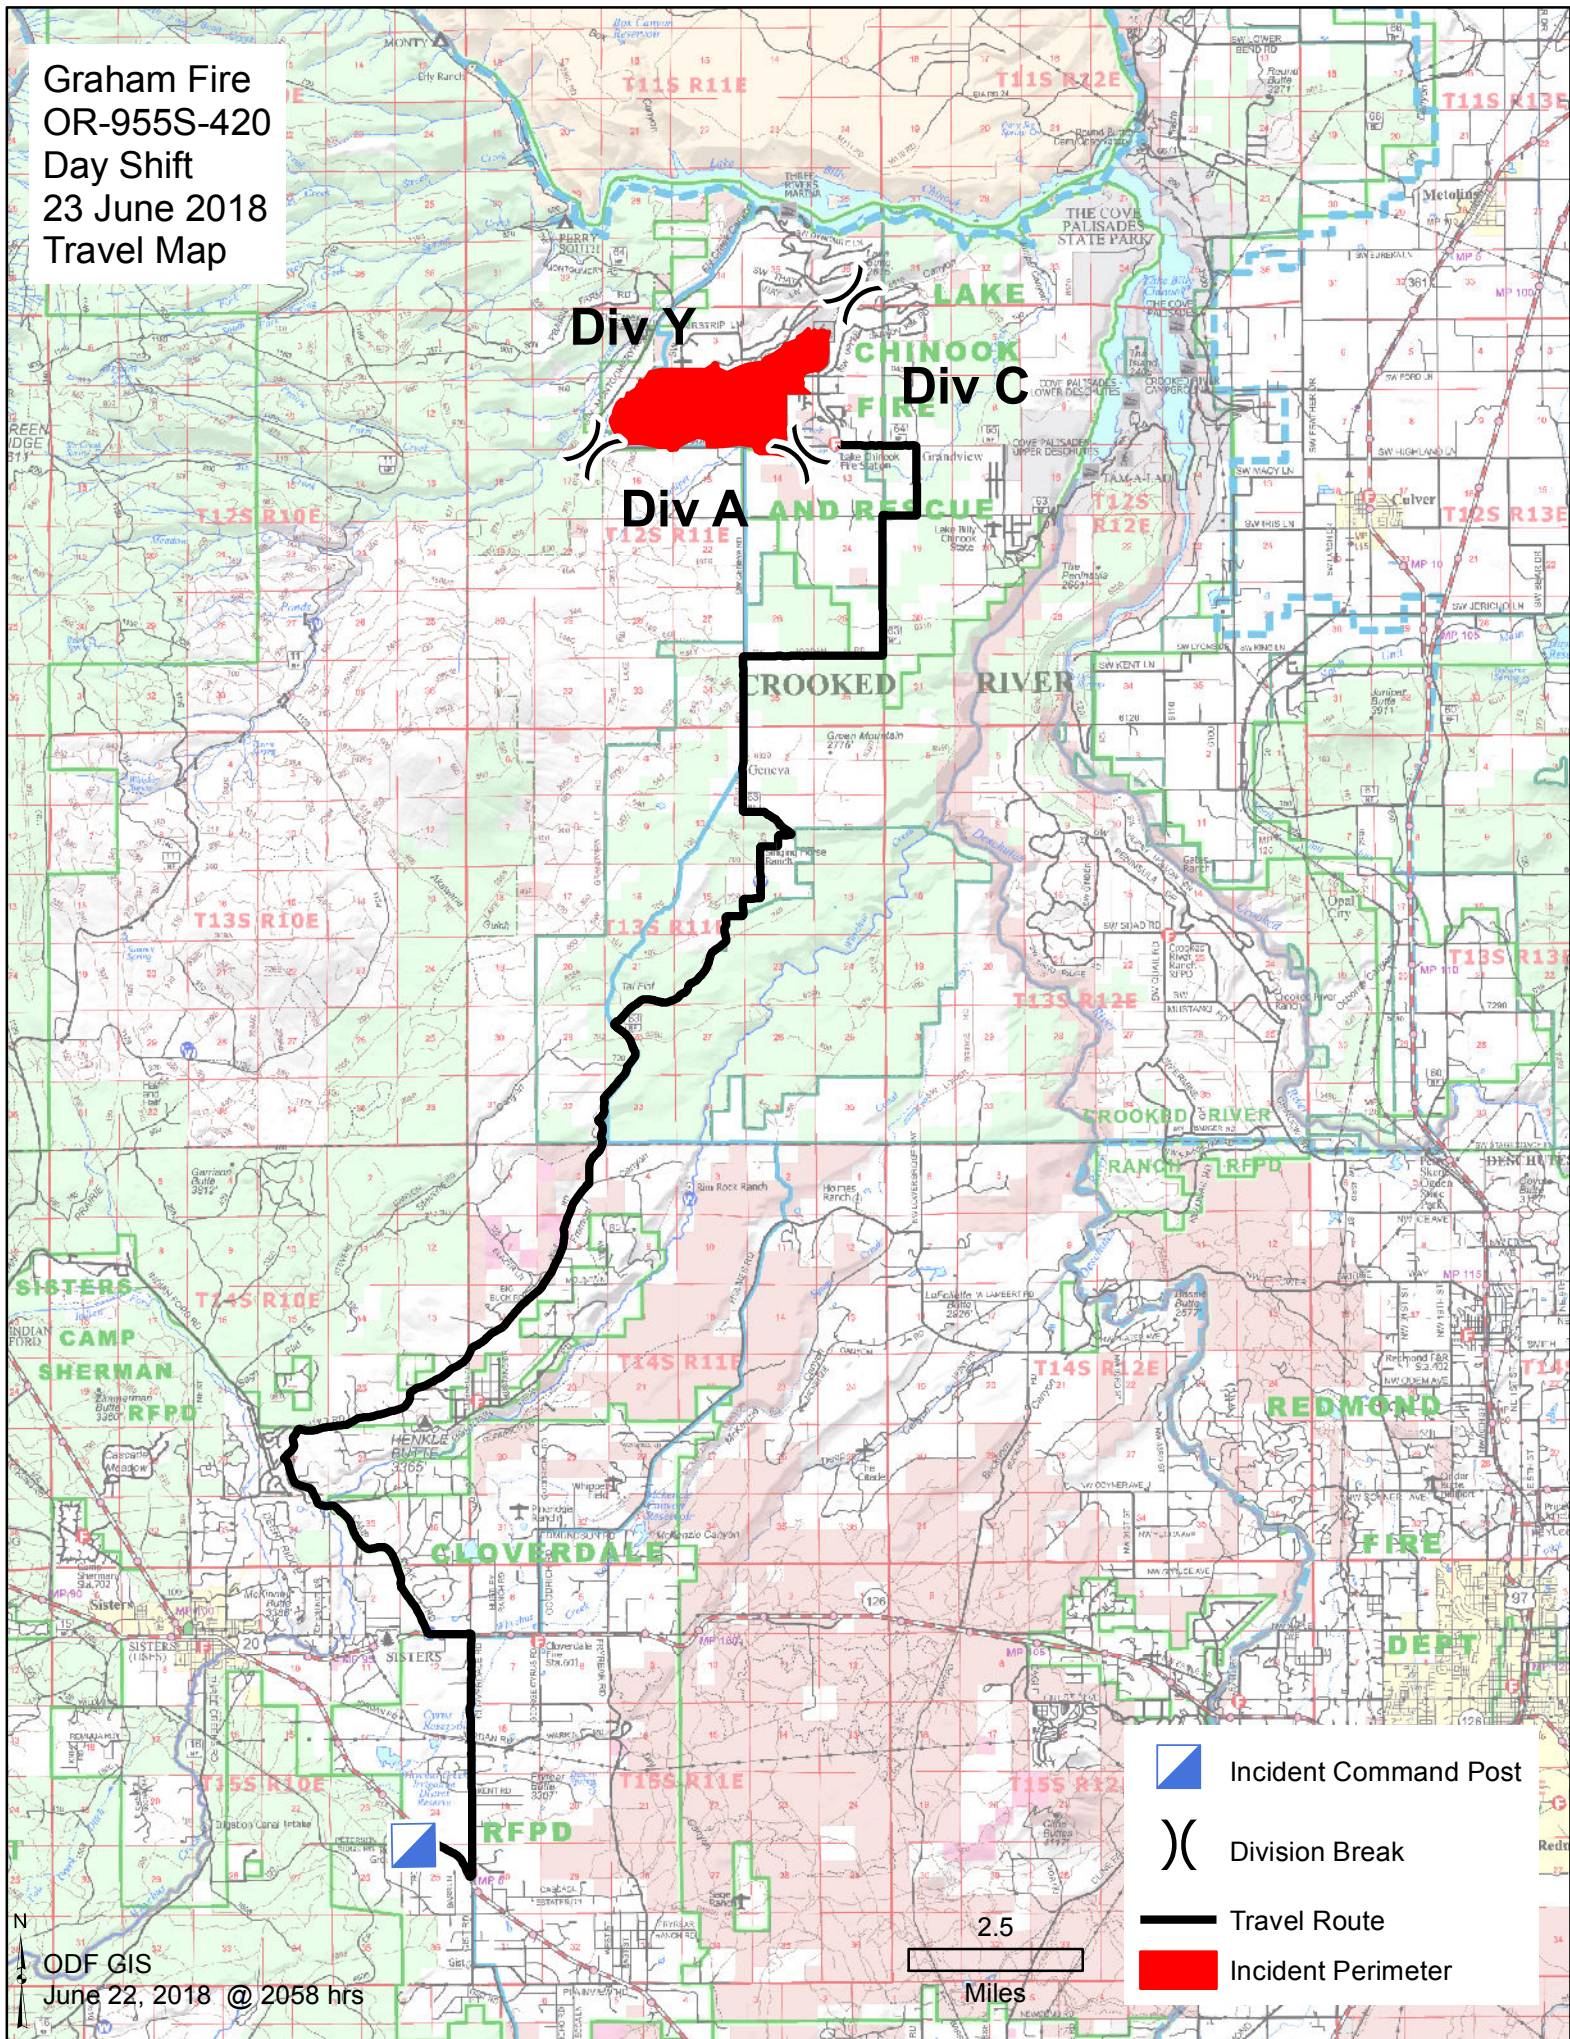

Graham Fire
OR-955S-420
Day Shift
23 June 2018
Travel Map

-  Incident Command Post
-  Division Break
-  Travel Route
-  Incident Perimeter