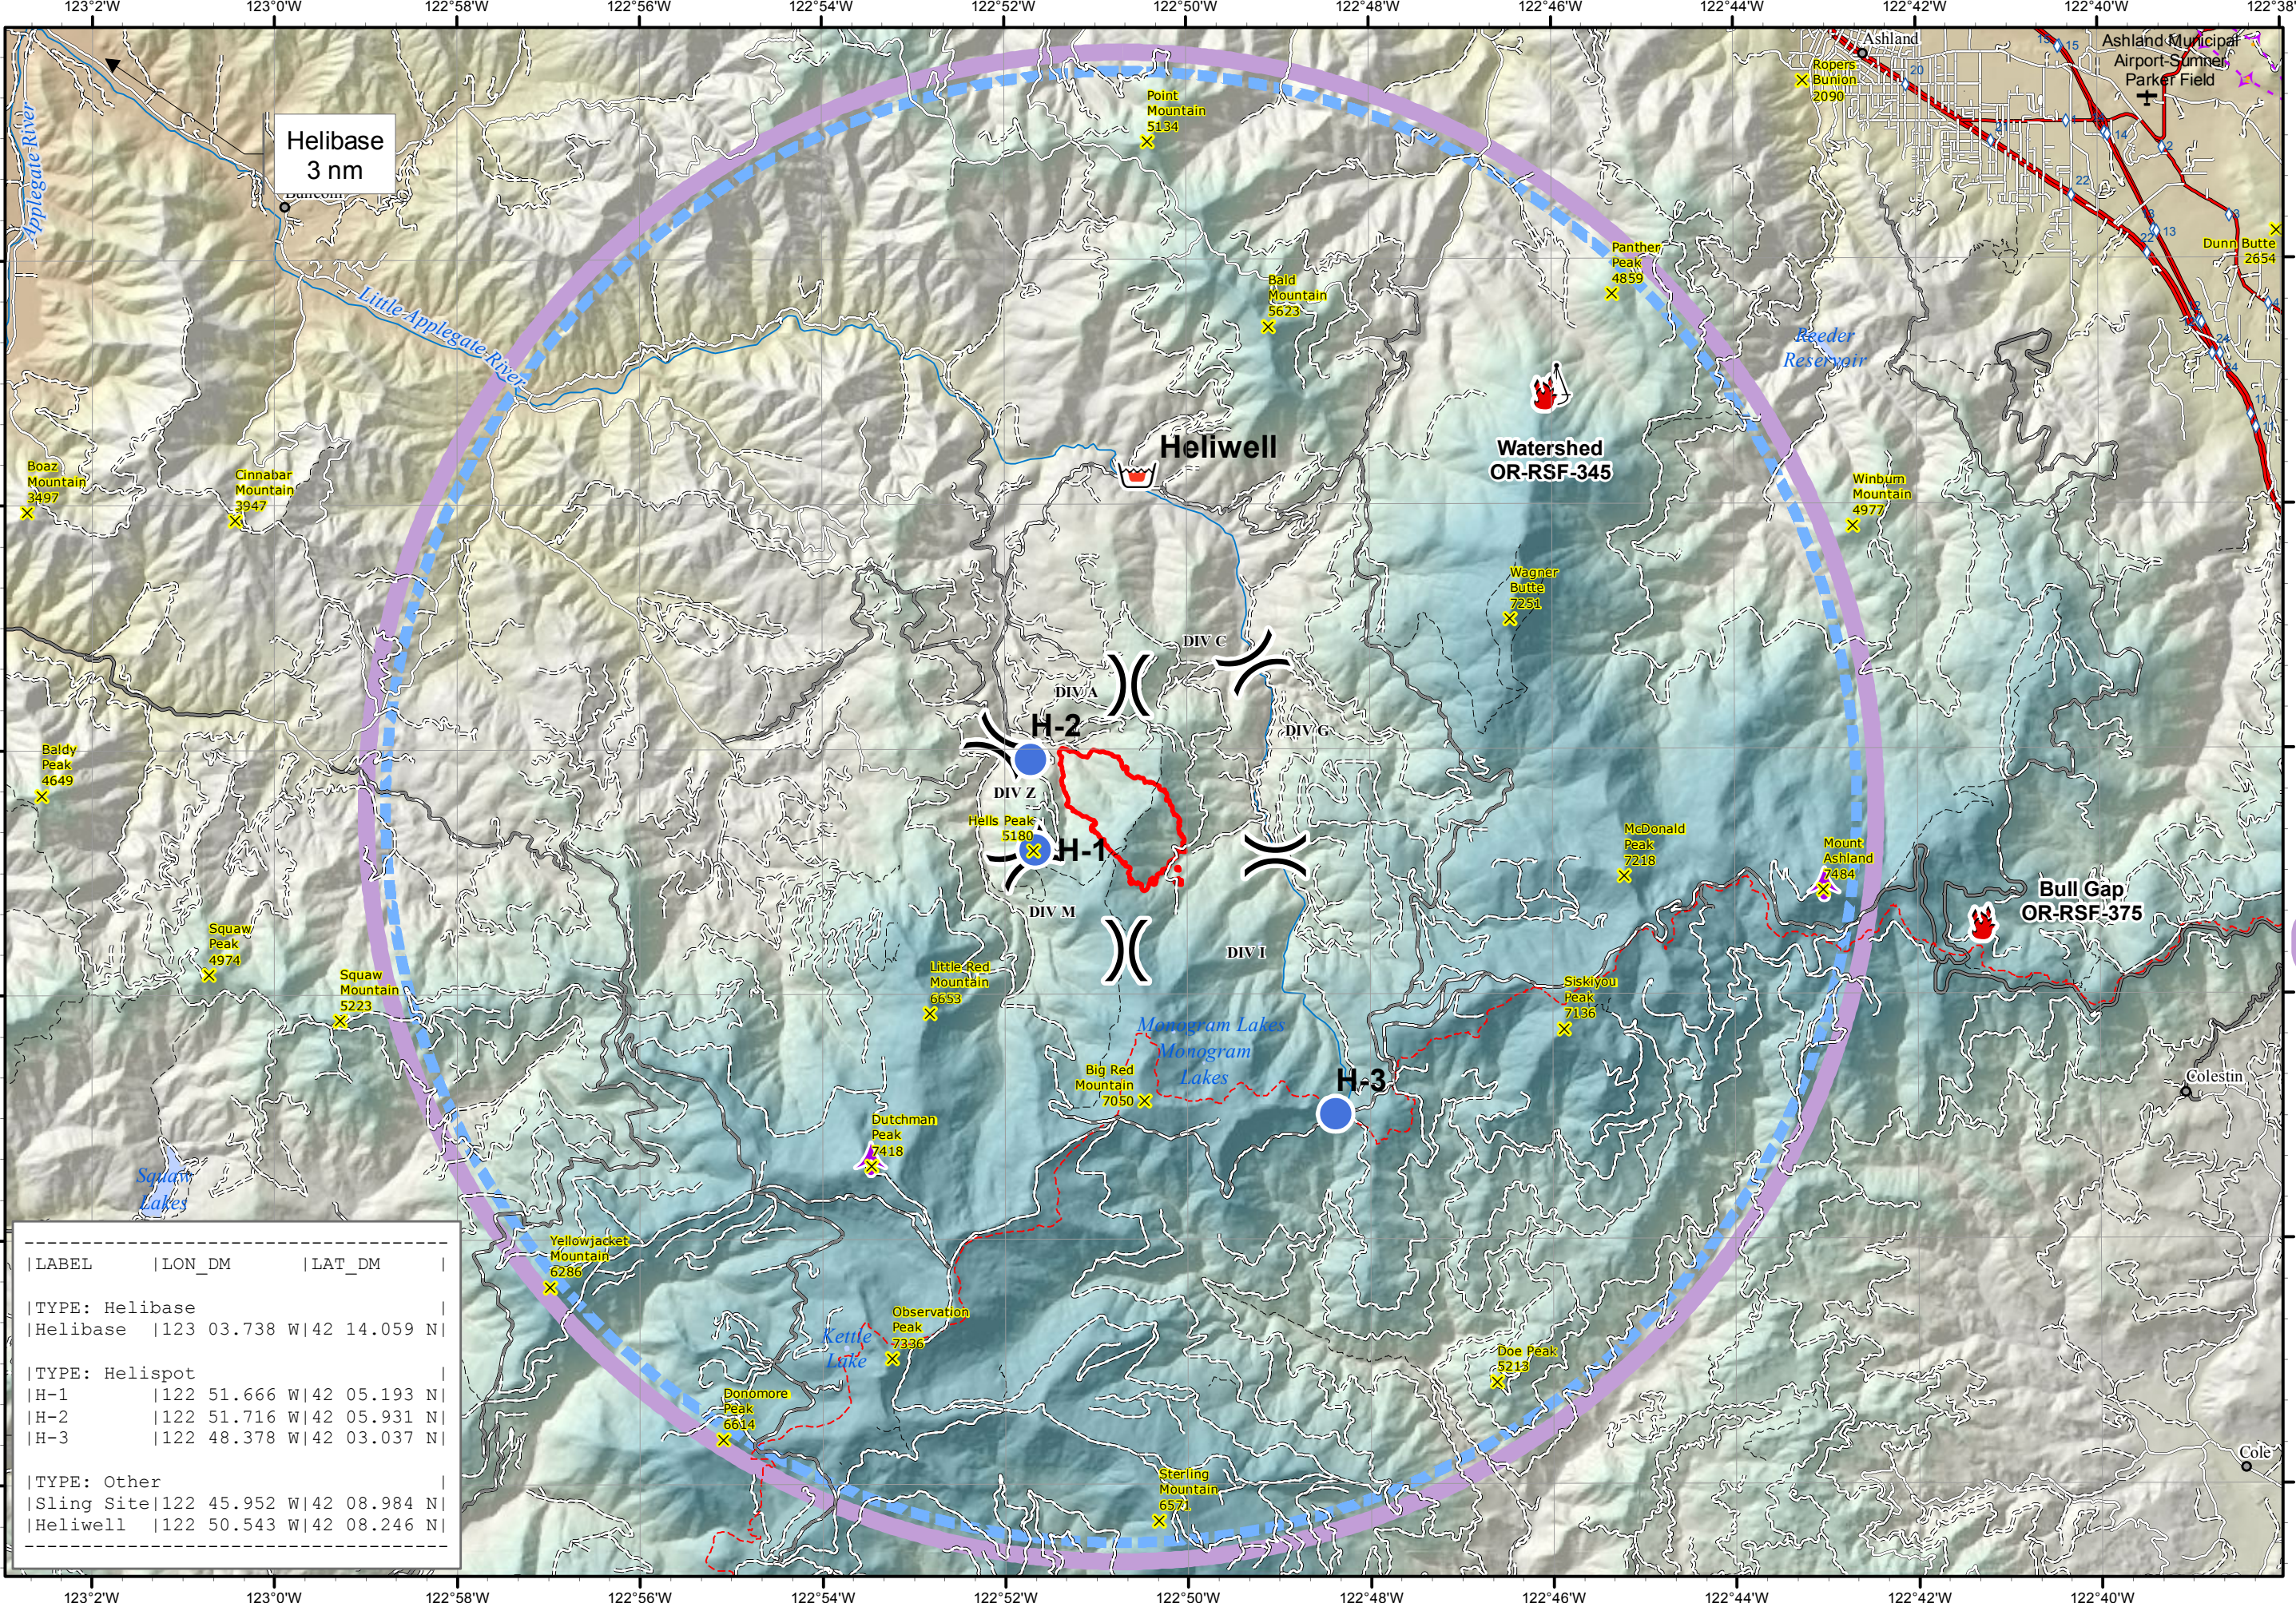

HENDRIX

OR-RSF-278

PILOT Map

07/19/2018
 Approx. 538 ac
 Perimeter as of 07/17/18 @ 2111

- Fire Location
- Helispot
- Heliwell
- Sling Site
- Division Break
- TFR
- Flight Hazard
- Fire Area

S. Bushnell
 07 18 18
 2120 Hours

Helibase
 3 nm

Heliwell

Watershed
 OR-RSF-345

Bull Gap
 OR-RSF-375

H-2

H-1

H-3

LABEL	LON_DM	LAT_DM

TYPE: Helibase		
Helibase	123 03.738 W	42 14.059 N

TYPE: Helispot		
H-1	122 51.666 W	42 05.193 N
H-2	122 51.716 W	42 05.931 N
H-3	122 48.378 W	42 03.037 N

TYPE: Other		
Sling Site	122 45.952 W	42 08.984 N
Heliwell	122 50.543 W	42 08.246 N
