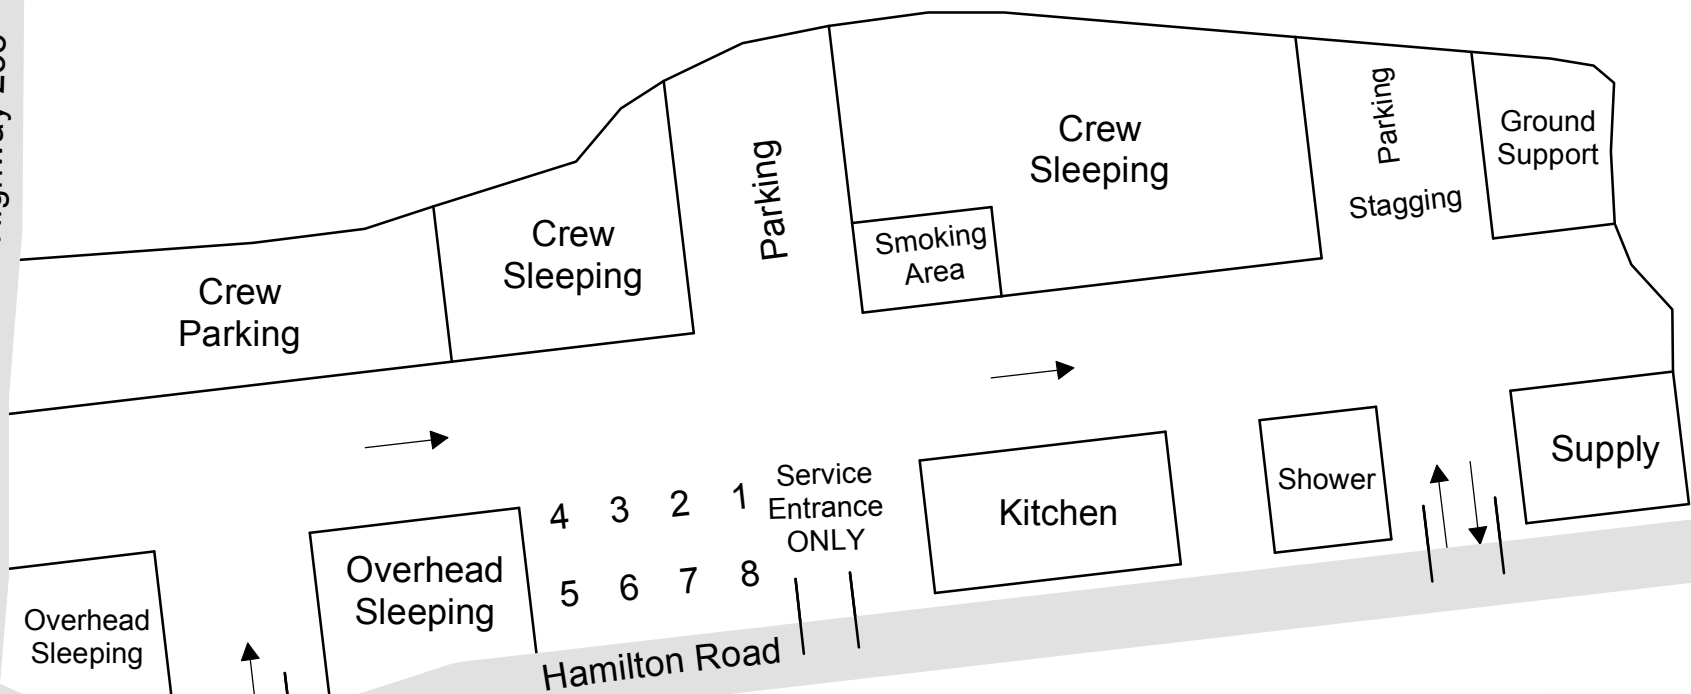

**HENDRIX  
Camp Map**  
8801 Hwy 238  
Jacksonville, OR  
07/20/2018 Day Shift

Helibase

Highway 238

Hamilton Road

4 3 2 1  
5 6 7 8  
Service Entrance ONLY

- 1 - Finance / Check-in
- 2 - Medical / Logistics
- 3 - Communications
- 4 - Information (PIO)
- 5 - Safety / Ops
- 6 - IC
- 7 - HR & Liason
- 8 - Plans