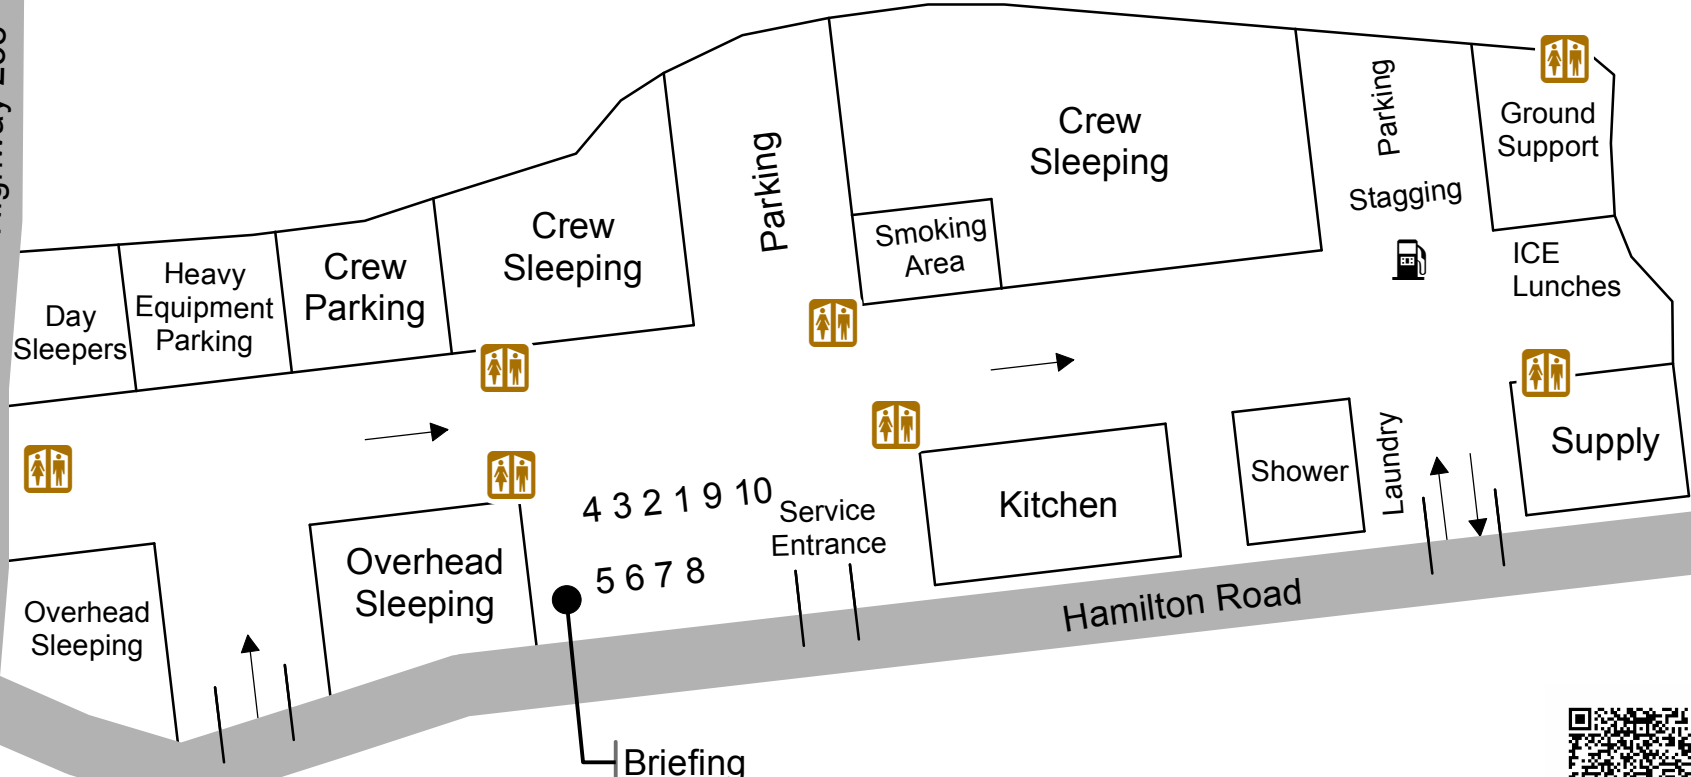

**HENDRIX
Camp Map**
8801 Hwy 238
Jacksonville, OR
07/23/2018 Day Shift

Helibase

Highway 238

- 1 - Finance / Check-in
- 2 - Medical / Logistics
- 3 - Communications
- 4 - Information (PIO)
- 5 - Safety / Ops
- 6 - IC
- 7 - HR & Liason
- 8 - Plans
- 9 - Logistics
- 10 - Situation

S. Bushnell
07 22 18
1549 Hours