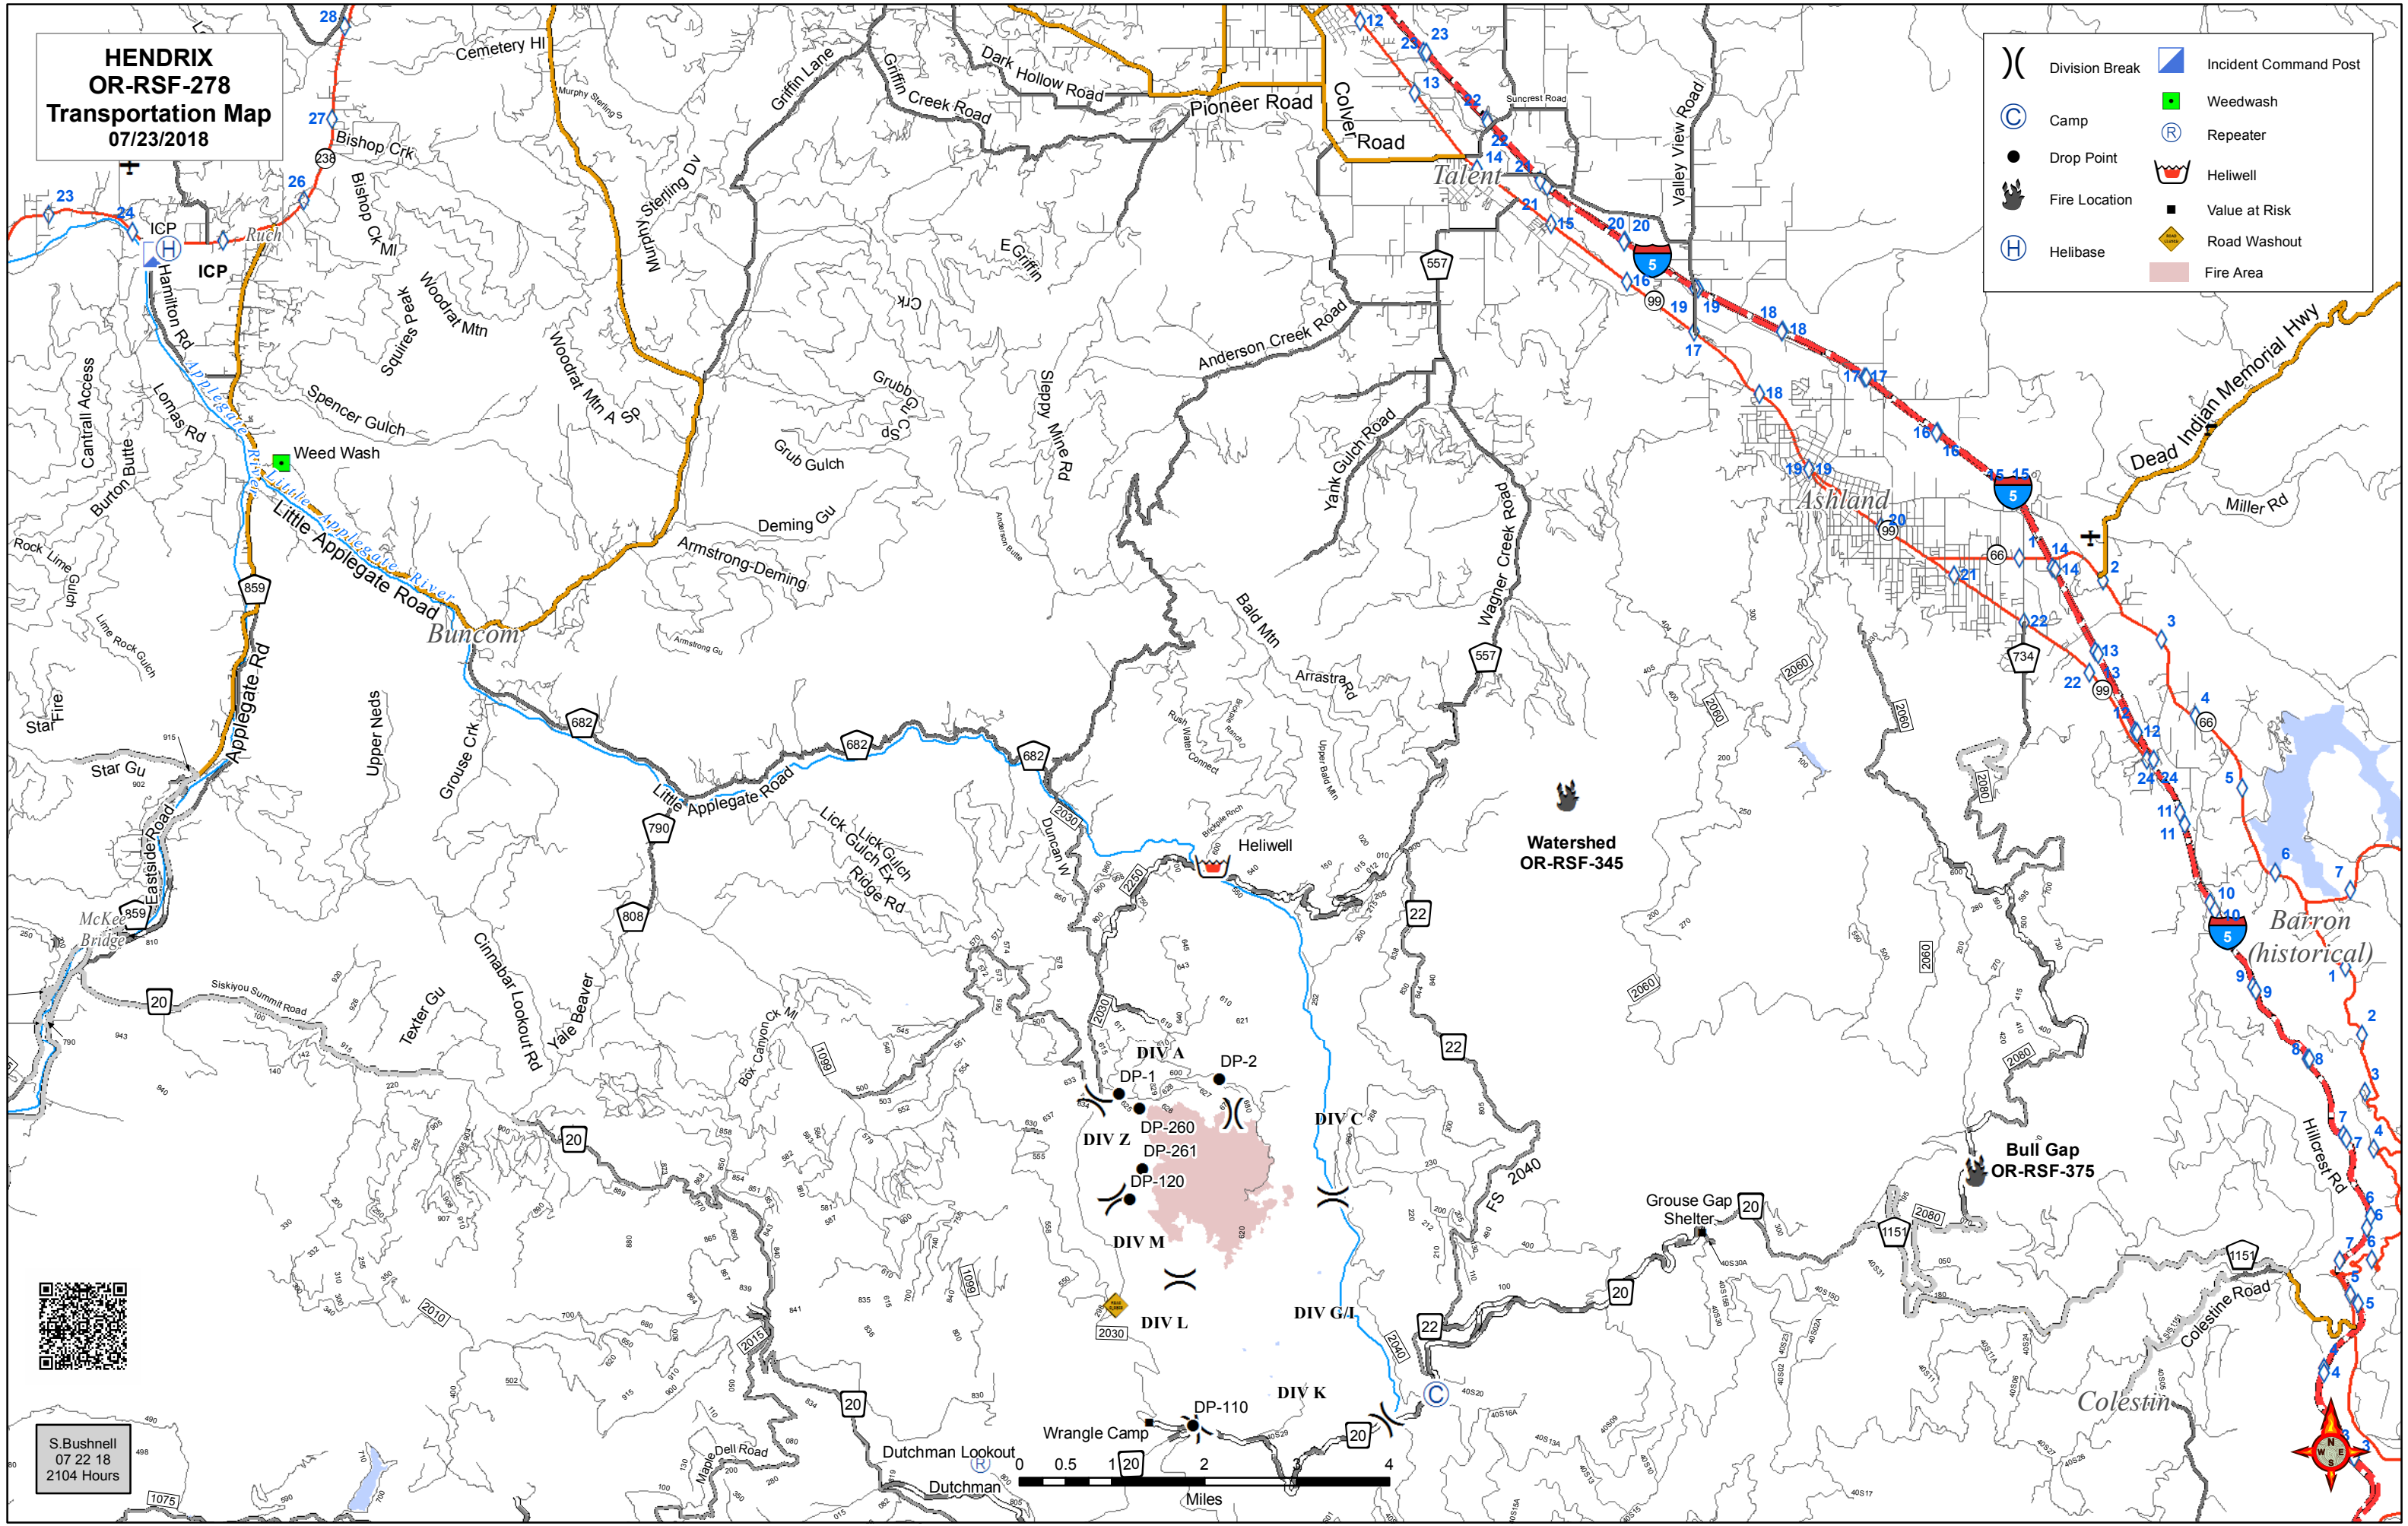

**HENDRIX
OR-RSF-278
Transportation Map
07/23/2018**

()	Division Break	▣	Incident Command Post
⊙	Camp	■	Weedwash
●	Drop Point	Ⓡ	Repeater
🔥	Fire Location	🏠	Heliwell
Ⓜ	Helibase	■	Value at Risk
		◆	Road Washout
		■	Fire Area

S. Bushnell
07 22 18
2104 Hours