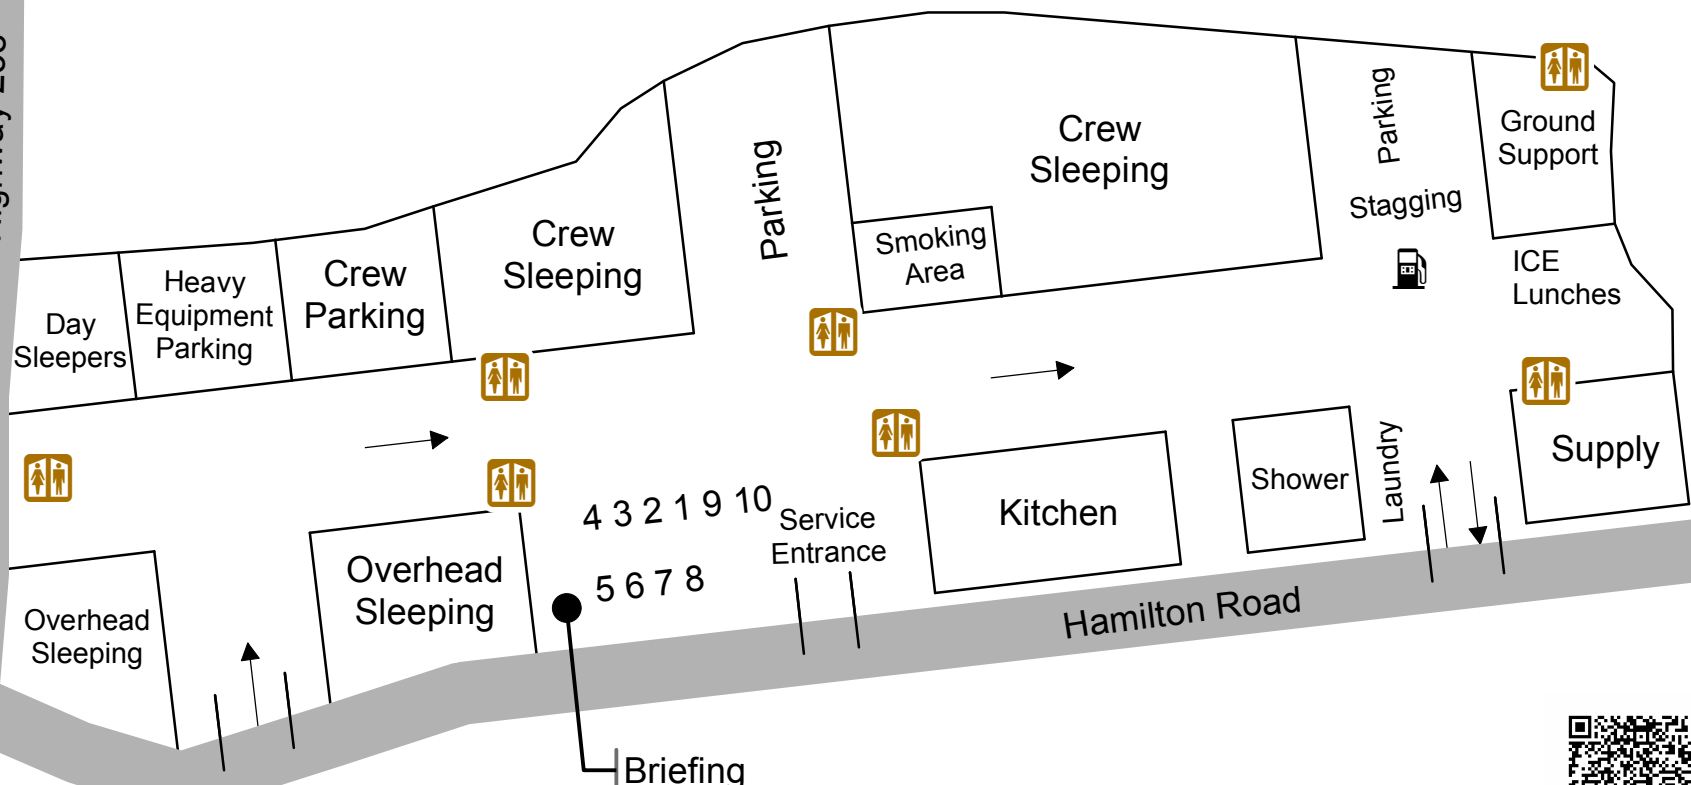

**HENDRIX  
Camp Map**  
8801 Hwy 238  
Jacksonville, OR  
07/24/2018 Day Shift

Helibase

Highway 238

4 3 2 1 9 10  
5 6 7 8

- 1 - Finance / Check-in
- 2 - Medical / Logistics
- 3 - Communications
- 4 - Information (PIO)
- 5 - Safety / Ops
- 6 - IC
- 7 - HR & Liason
- 8 - Plans
- 9 - Logistics
- 10 - Situation