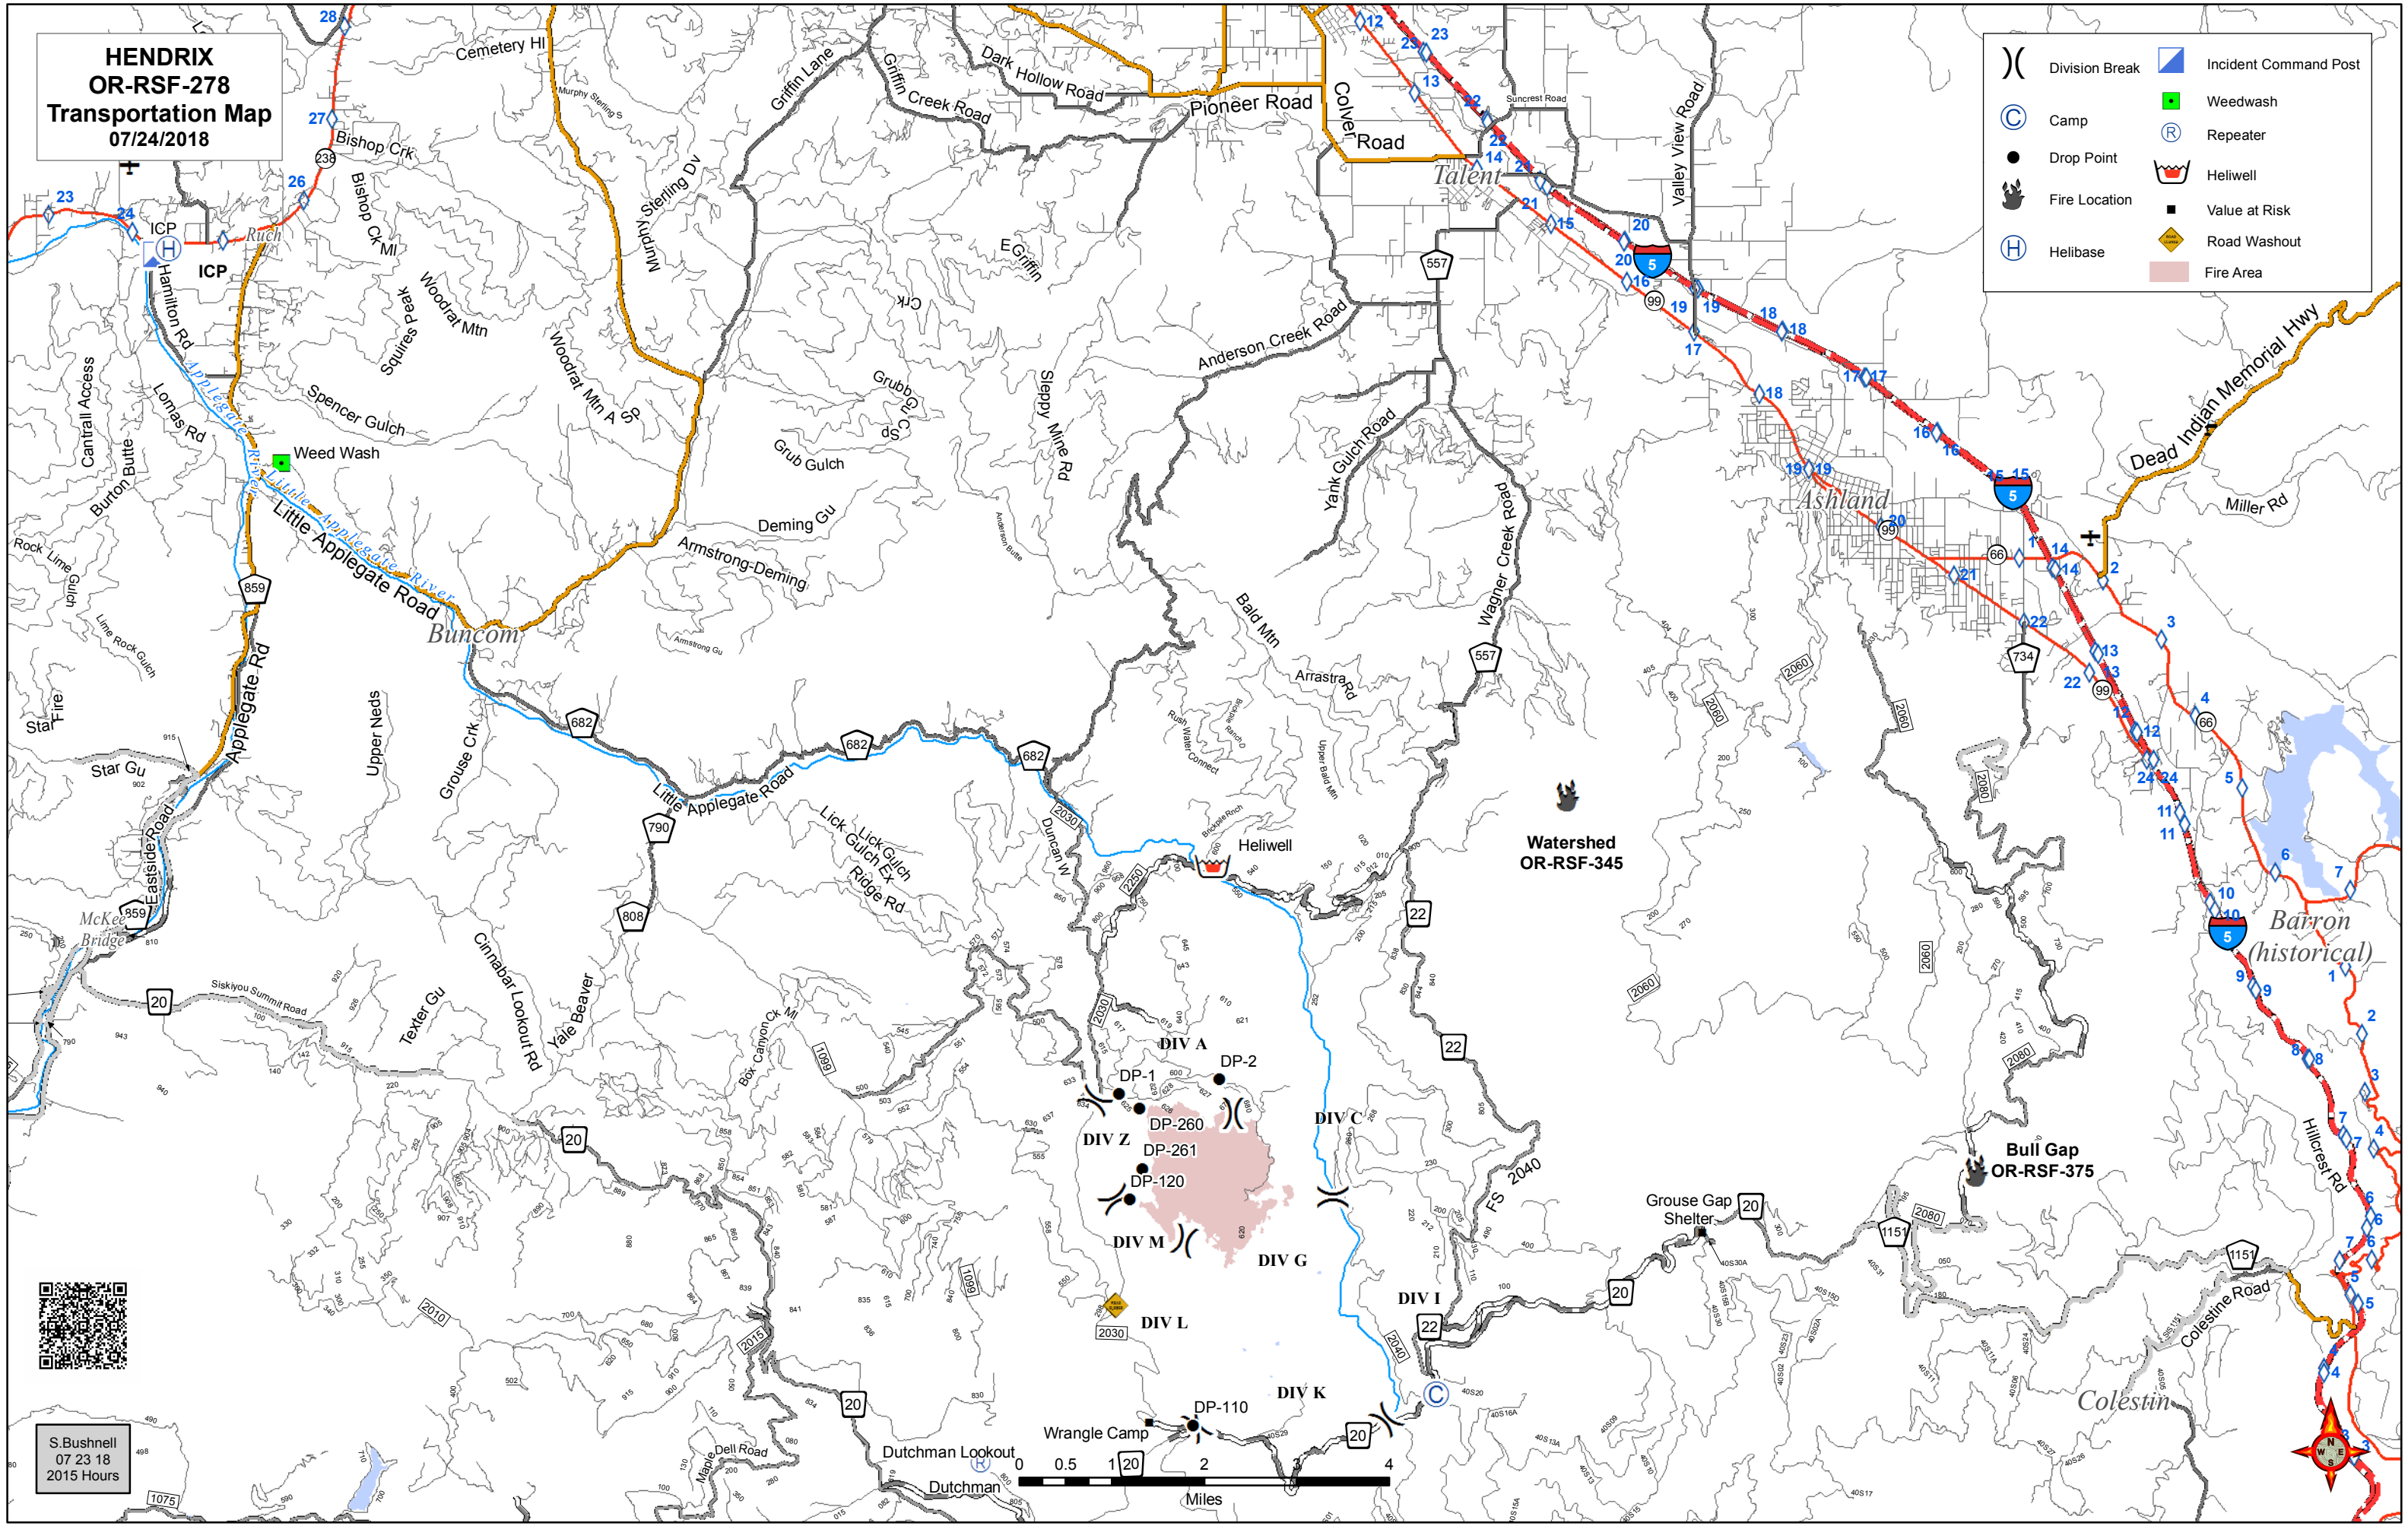

**HENDRIX
OR-RSF-278
Transportation Map
07/24/2018**

()	Division Break	▣	Incident Command Post
⊙	Camp	■	Weedwash
●	Drop Point	Ⓡ	Repeater
🔥	Fire Location	🏠	Heliwell
Ⓜ	Helibase	■	Value at Risk
		◆	Road Washout
		■	Fire Area