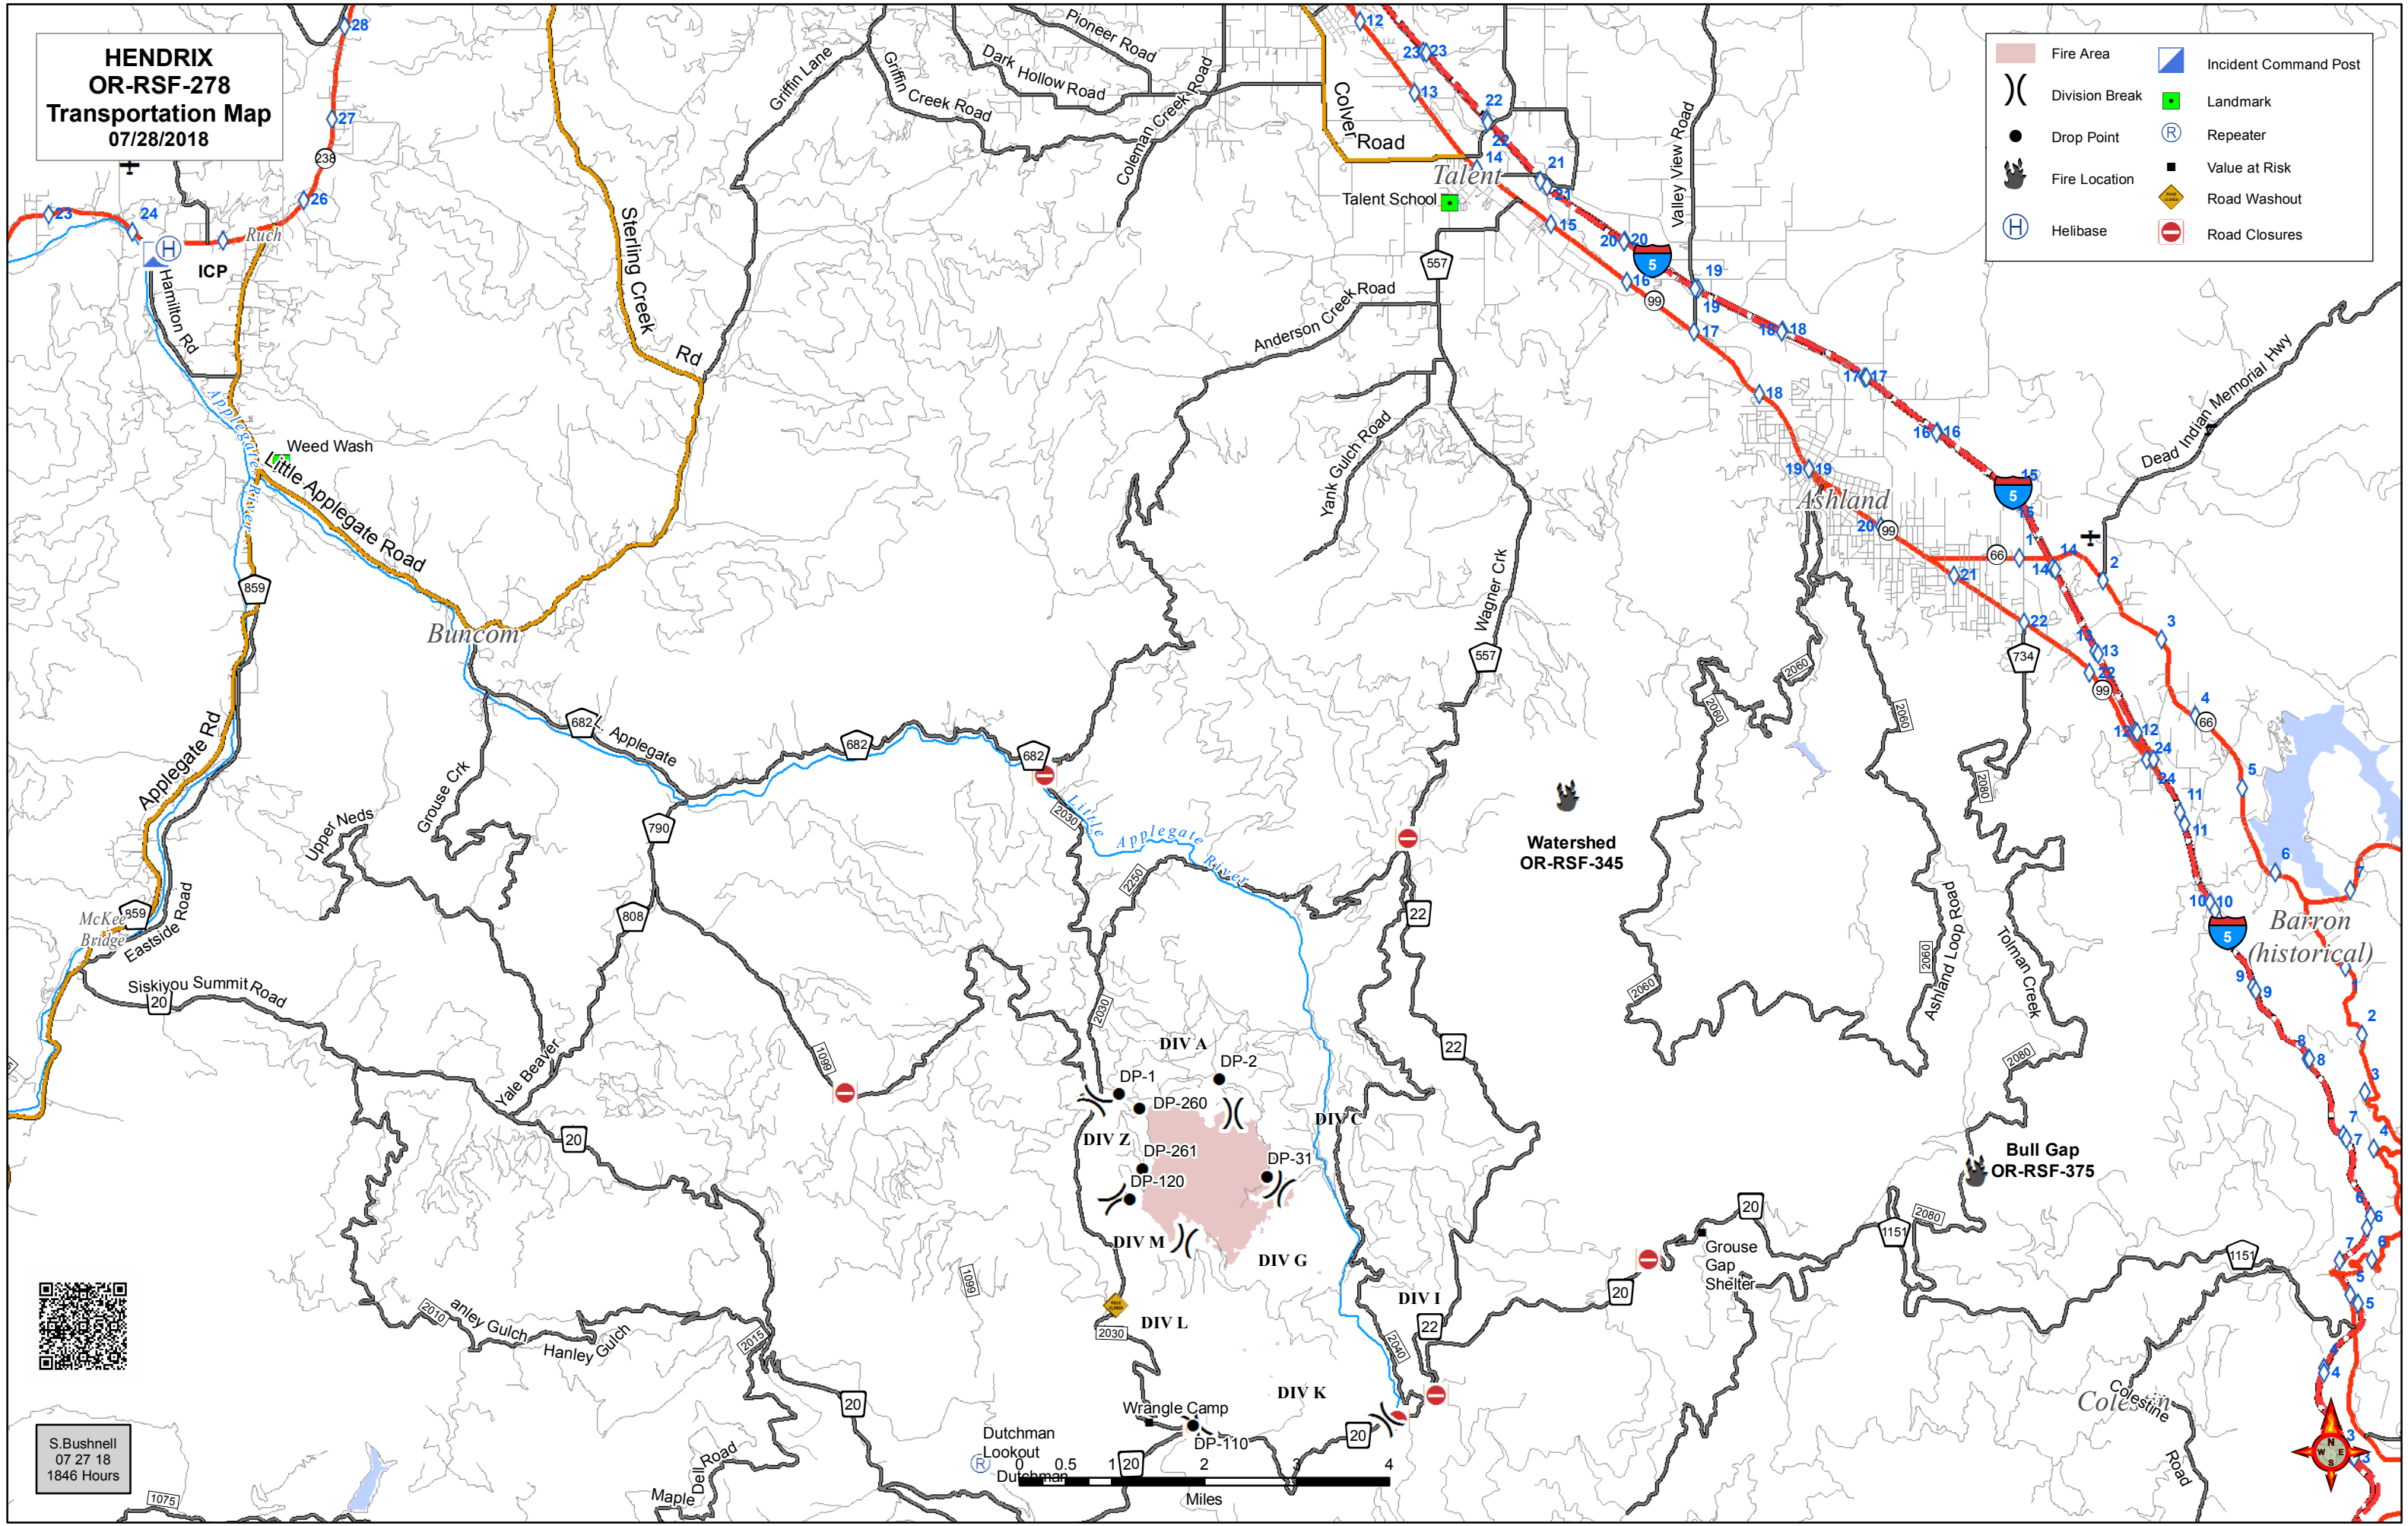

**HENDRIX  
OR-RSF-278  
Transportation Map  
07/28/2018**

	Fire Area		Incident Command Post
	Division Break		Landmark
	Drop Point		Repeater
	Fire Location		Value at Risk
	Helibase		Road Washout
			Road Closures

S. Bushnell  
07 27 18  
1846 Hours