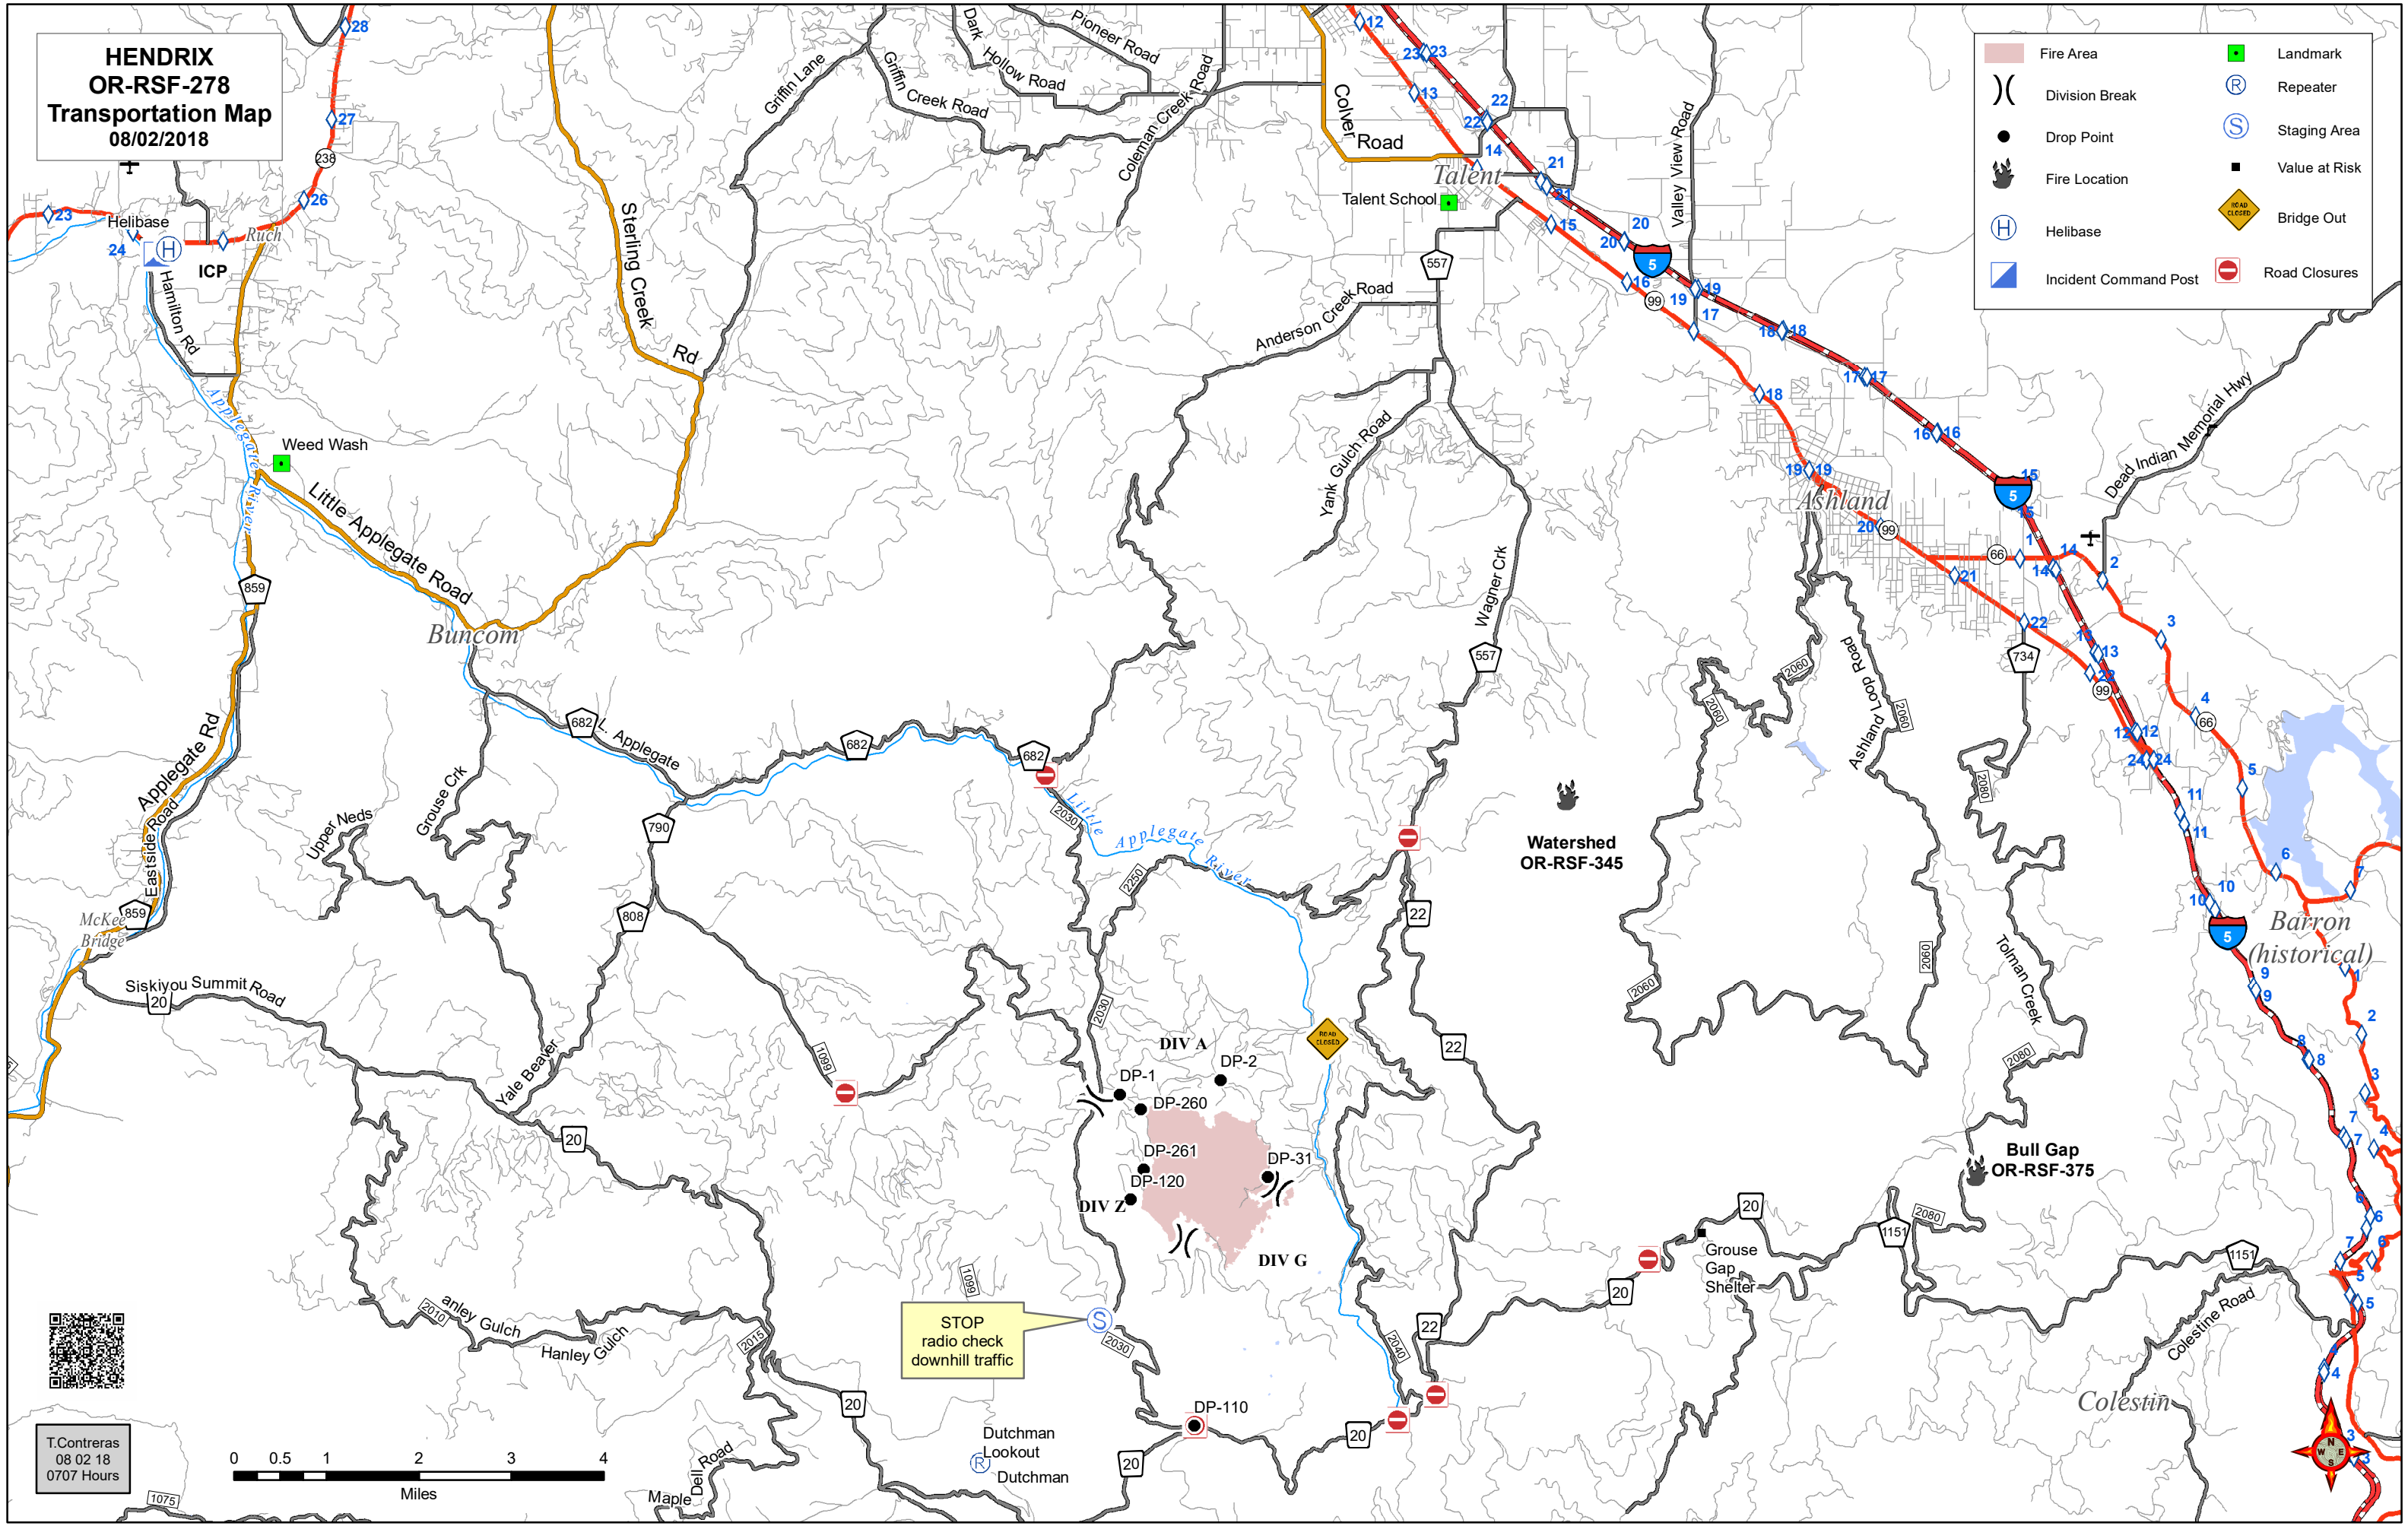

**HENDRIX  
OR-RSF-278  
Transportation Map  
08/02/2018**

	Fire Area		Landmark
	Division Break		Repeater
	Drop Point		Staging Area
	Fire Location		Value at Risk
	Helibase		Bridge Out
	Incident Command Post		Road Closures

T.Contreras  
08 02 18  
0707 Hours

STOP  
radio check  
downhill traffic