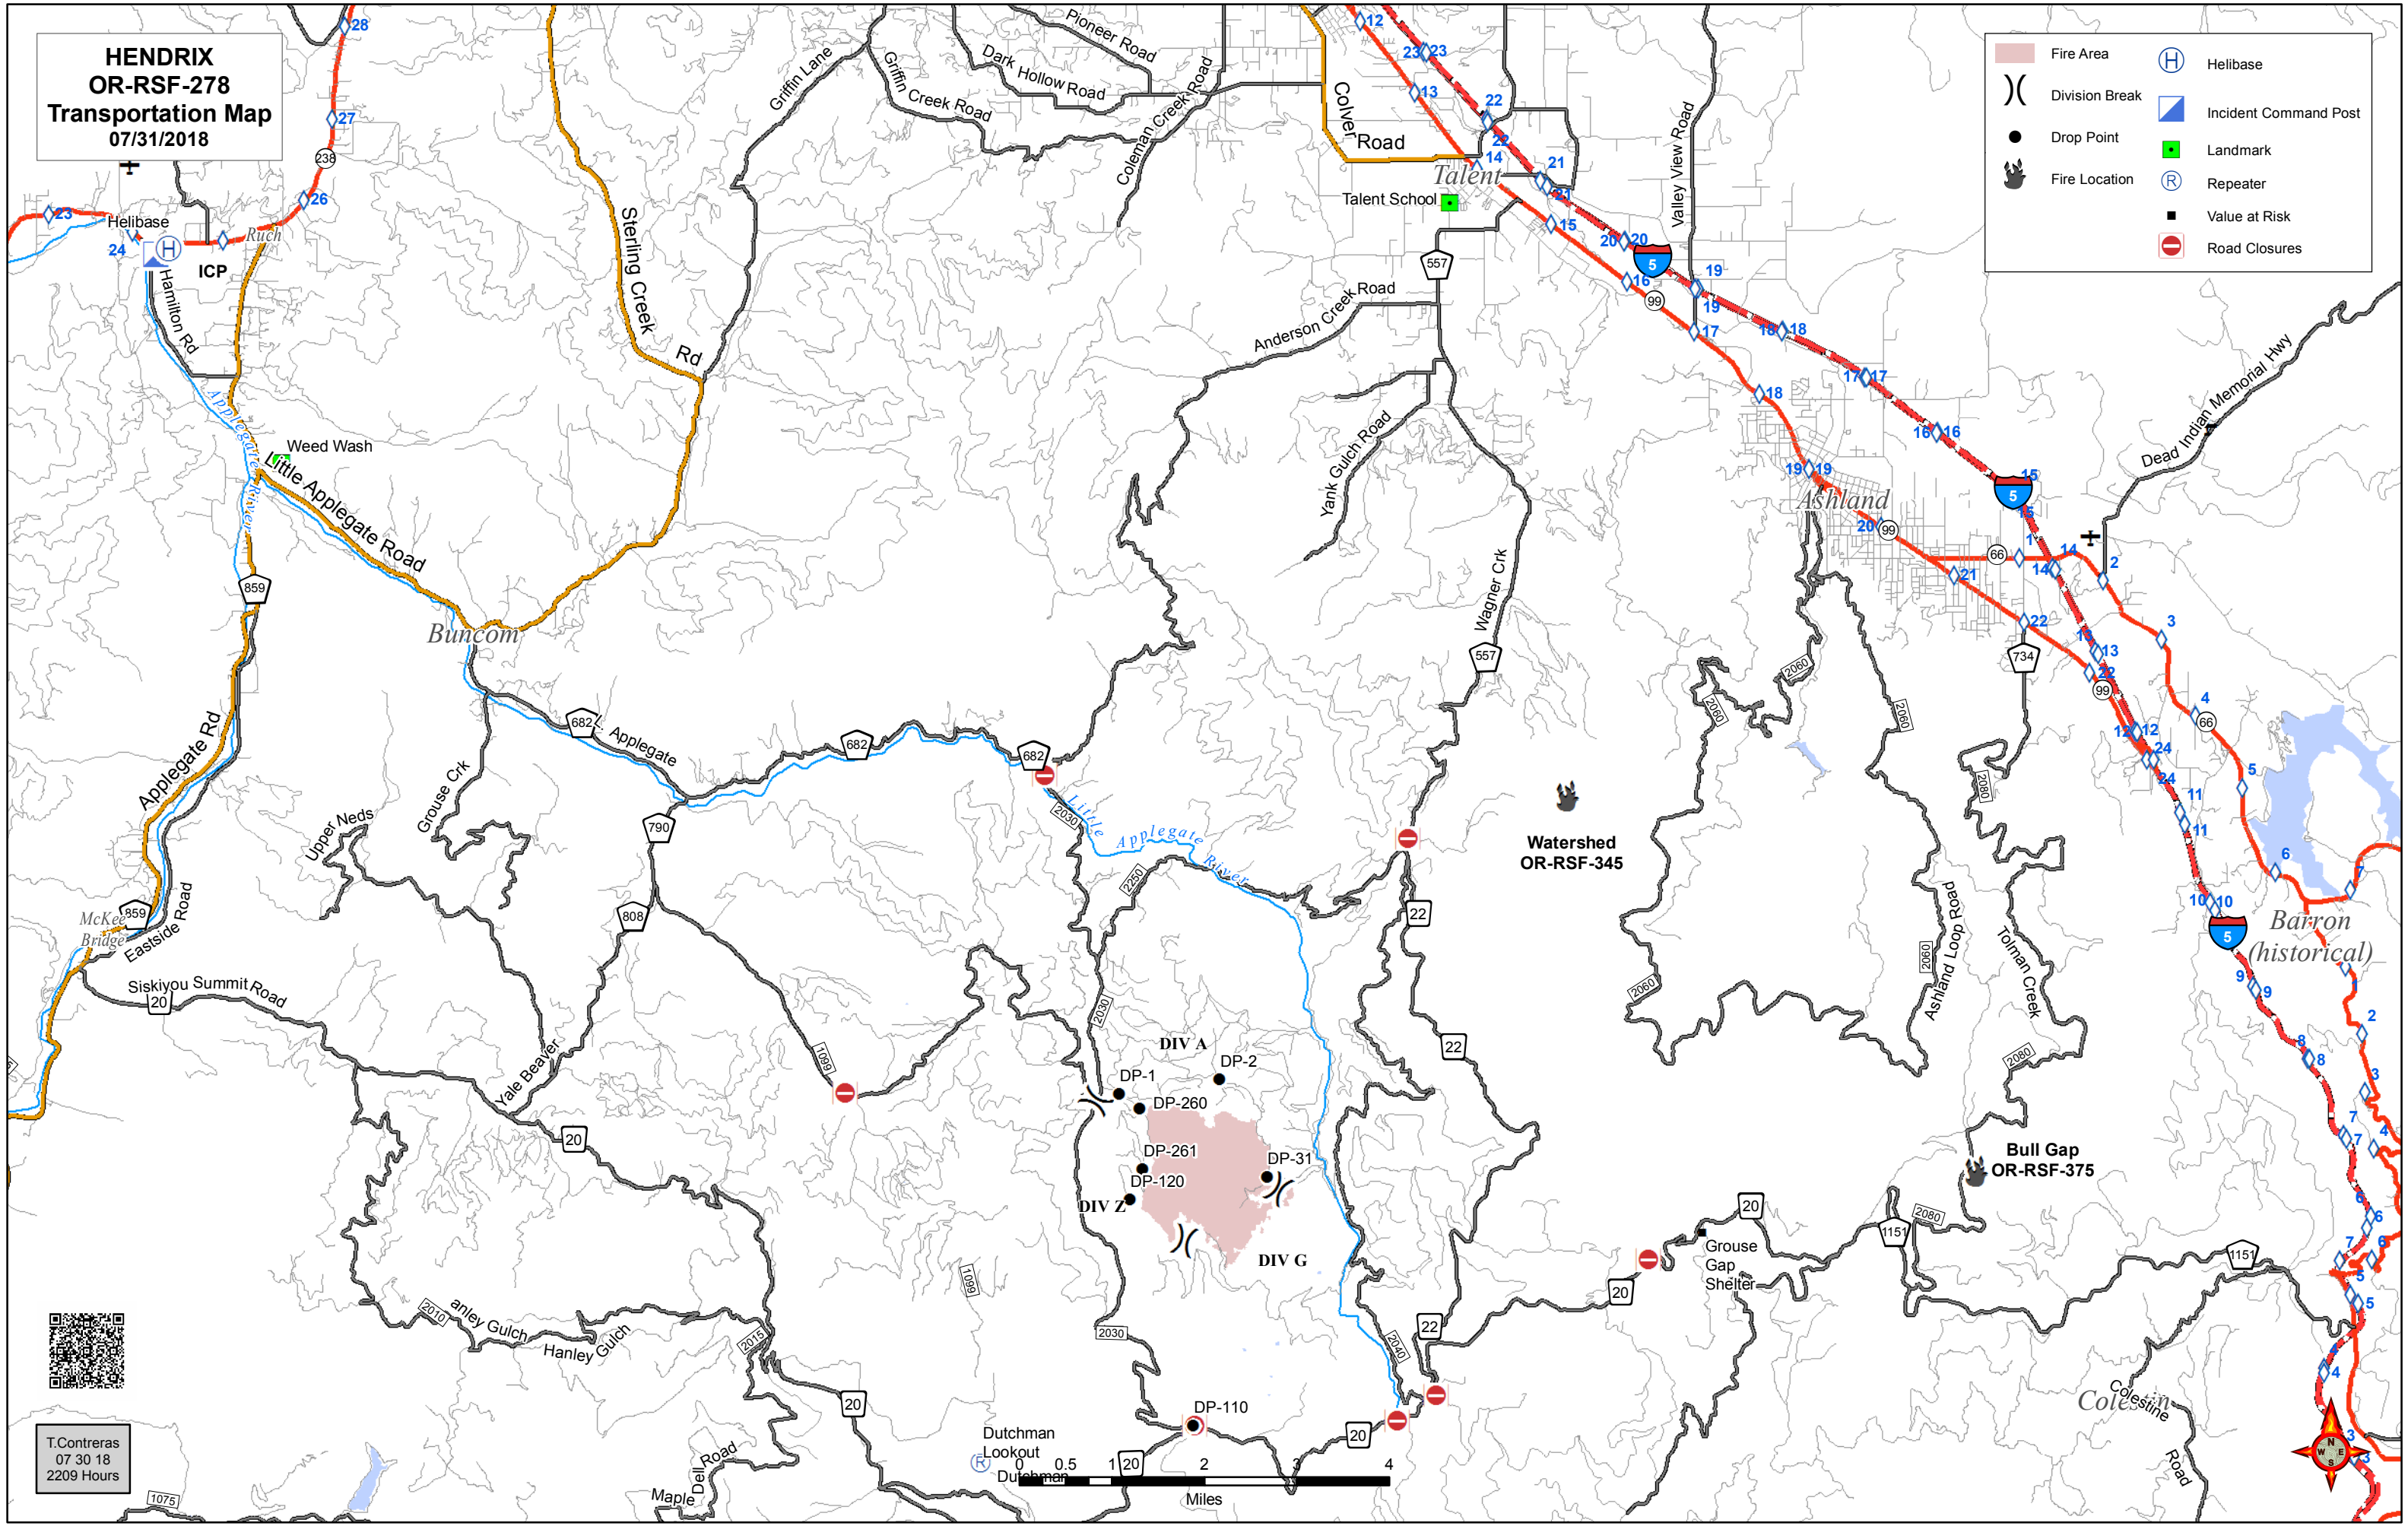

**HENDRIX  
OR-RSF-278  
Transportation Map  
07/31/2018**

	Fire Area		Helibase
	Division Break		Incident Command Post
	Drop Point		Landmark
	Fire Location		Repeater
	Value at Risk		Road Closures

T.Contreras  
07 30 18  
2209 Hours