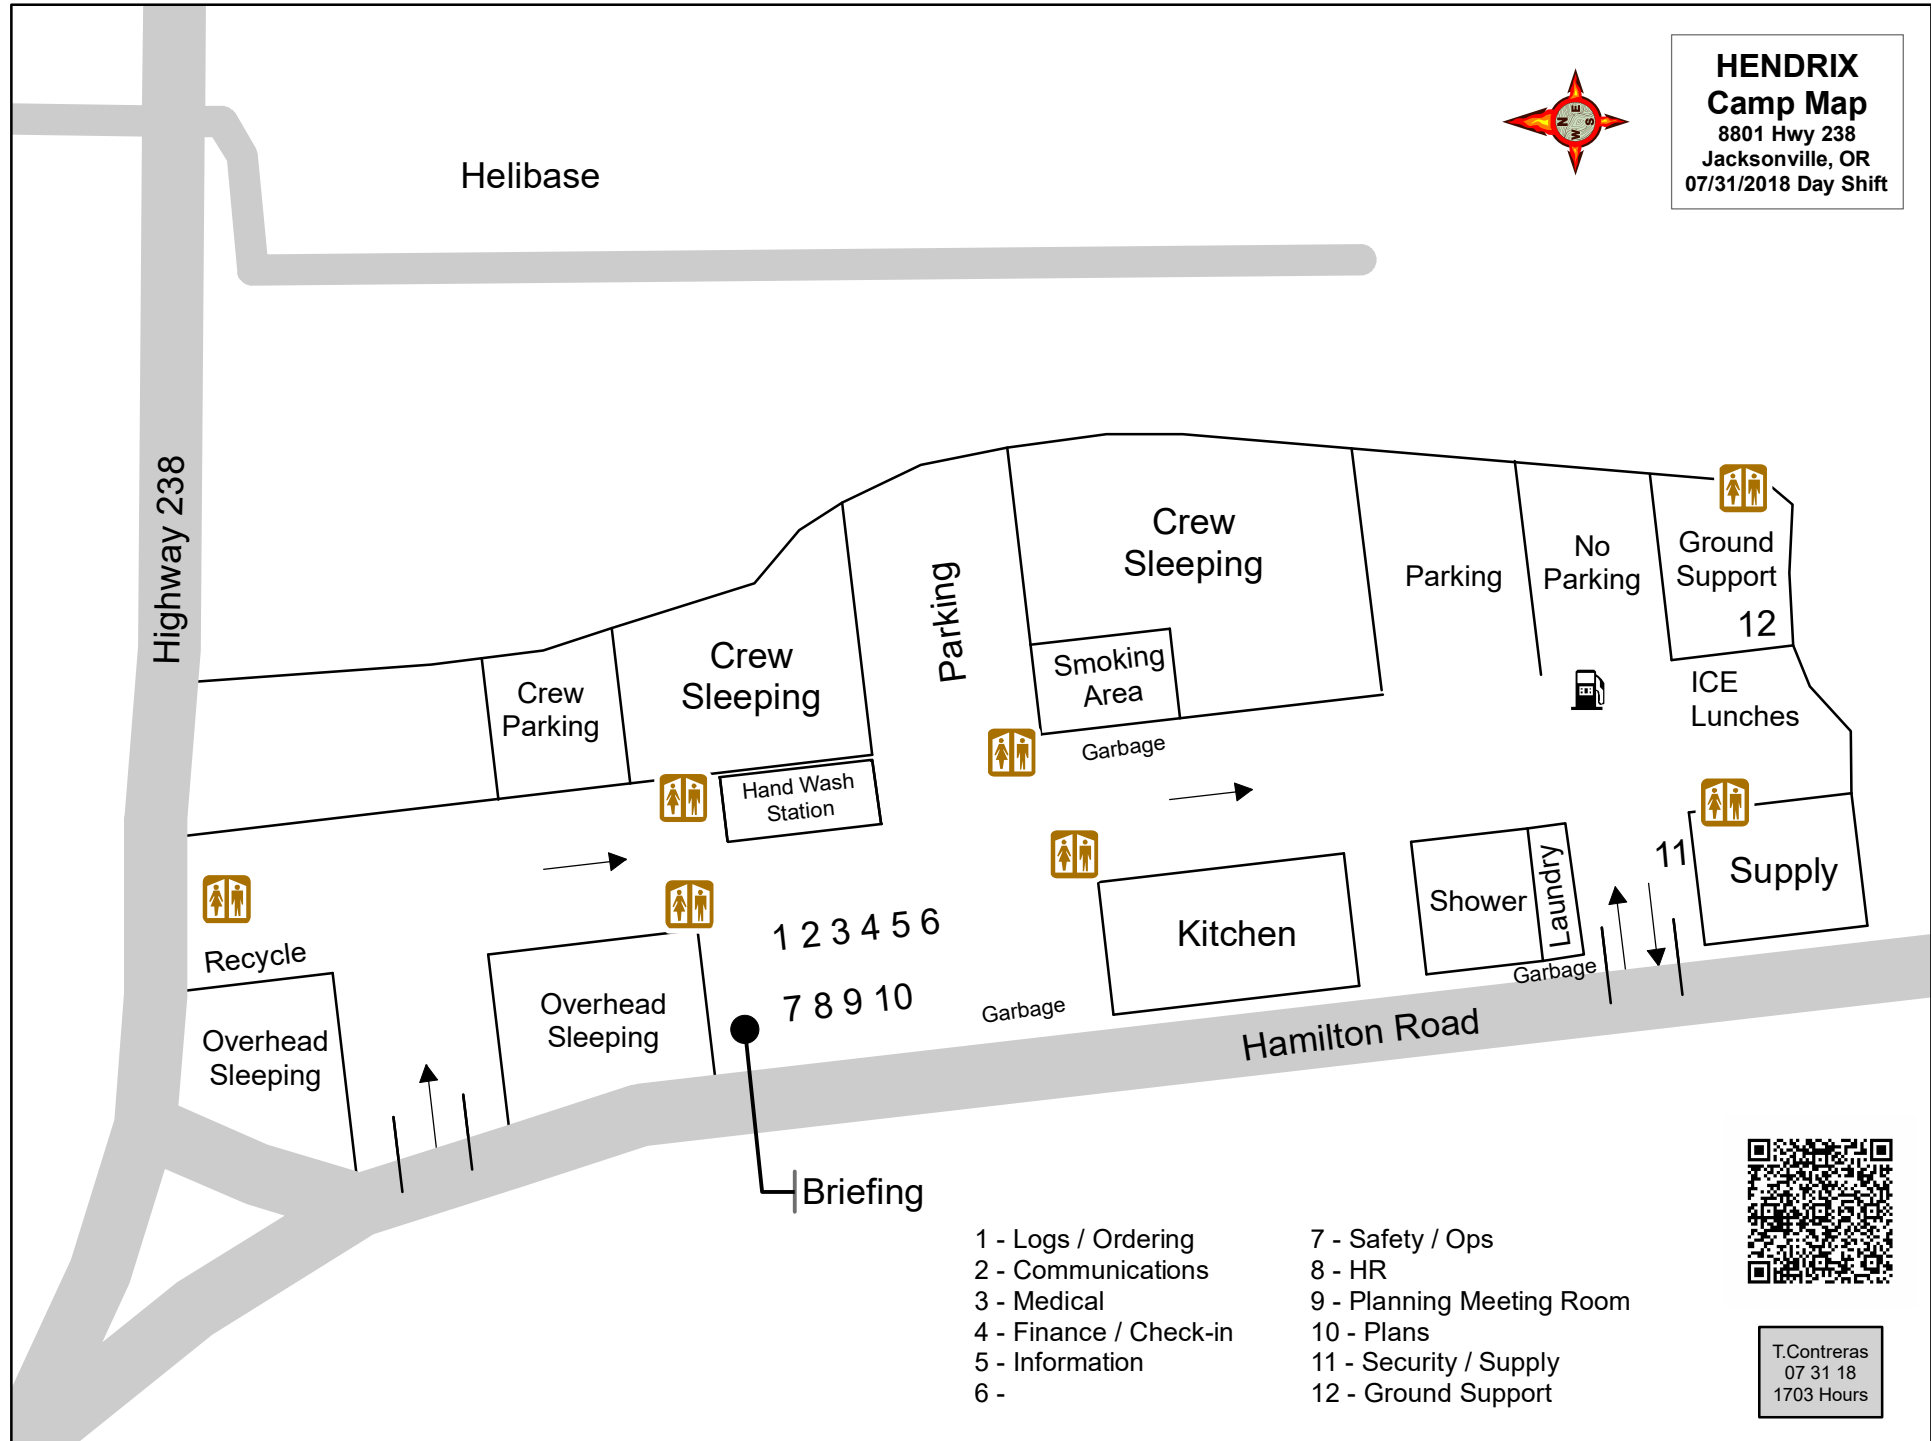

**HENDRIX
Camp Map**
8801 Hwy 238
Jacksonville, OR
07/31/2018 Day Shift

Helibase

Highway 238

- | | |
|------------------------|---------------------------|
| 1 - Logs / Ordering | 7 - Safety / Ops |
| 2 - Communications | 8 - HR |
| 3 - Medical | 9 - Planning Meeting Room |
| 4 - Finance / Check-in | 10 - Plans |
| 5 - Information | 11 - Security / Supply |
| 6 - | 12 - Ground Support |

T.Contreras
07 31 18
1703 Hours