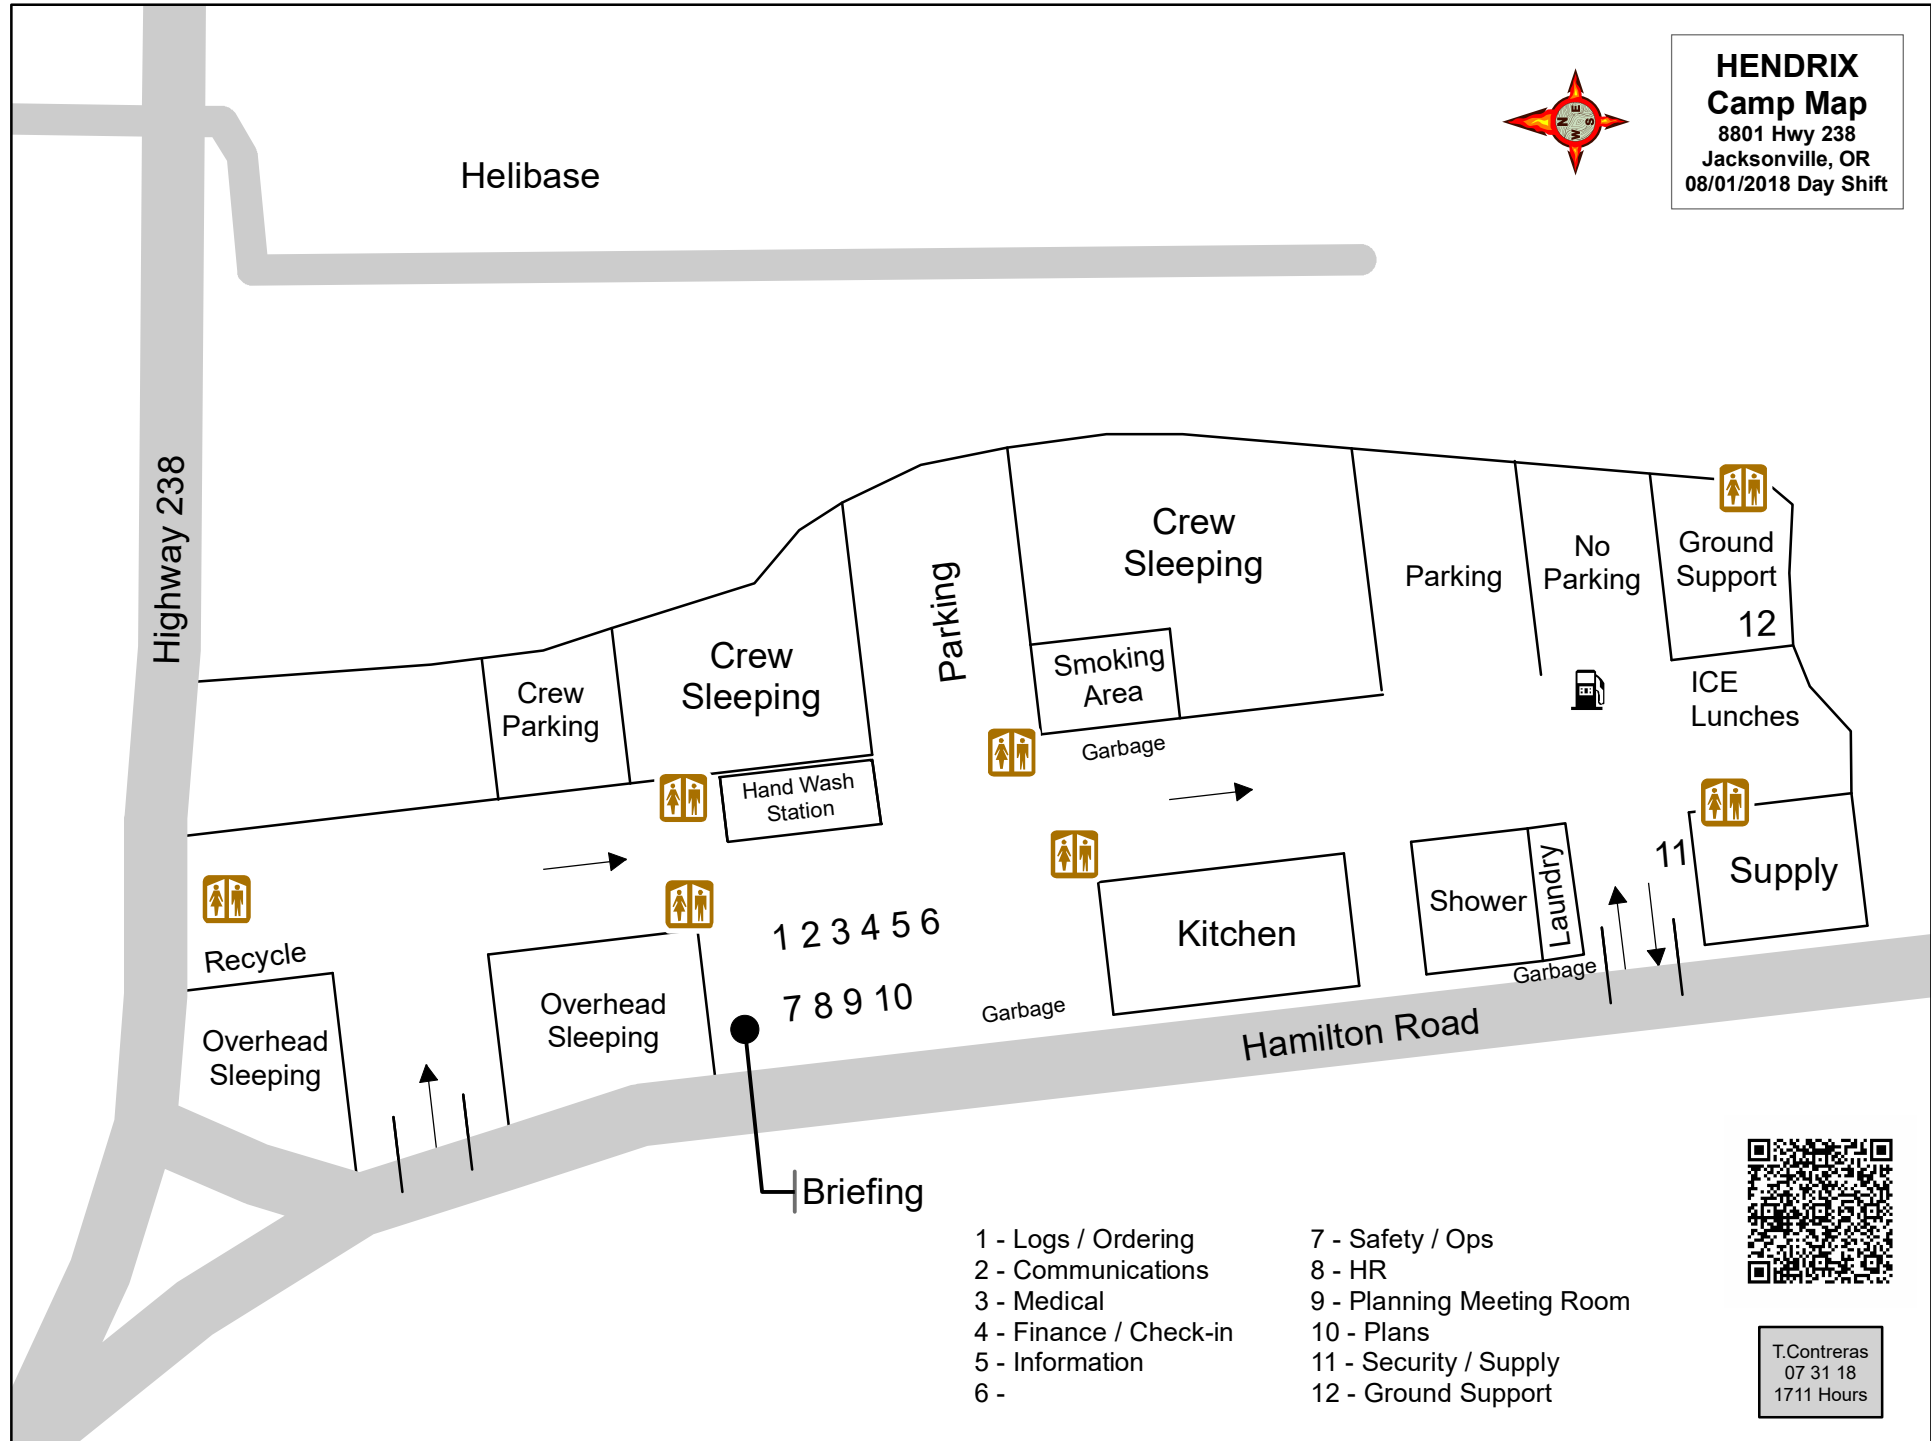

**HENDRIX
Camp Map**
8801 Hwy 238
Jacksonville, OR
08/01/2018 Day Shift

Helibase

Highway 238

- | | |
|------------------------|---------------------------|
| 1 - Logs / Ordering | 7 - Safety / Ops |
| 2 - Communications | 8 - HR |
| 3 - Medical | 9 - Planning Meeting Room |
| 4 - Finance / Check-in | 10 - Plans |
| 5 - Information | 11 - Security / Supply |
| 6 - | 12 - Ground Support |