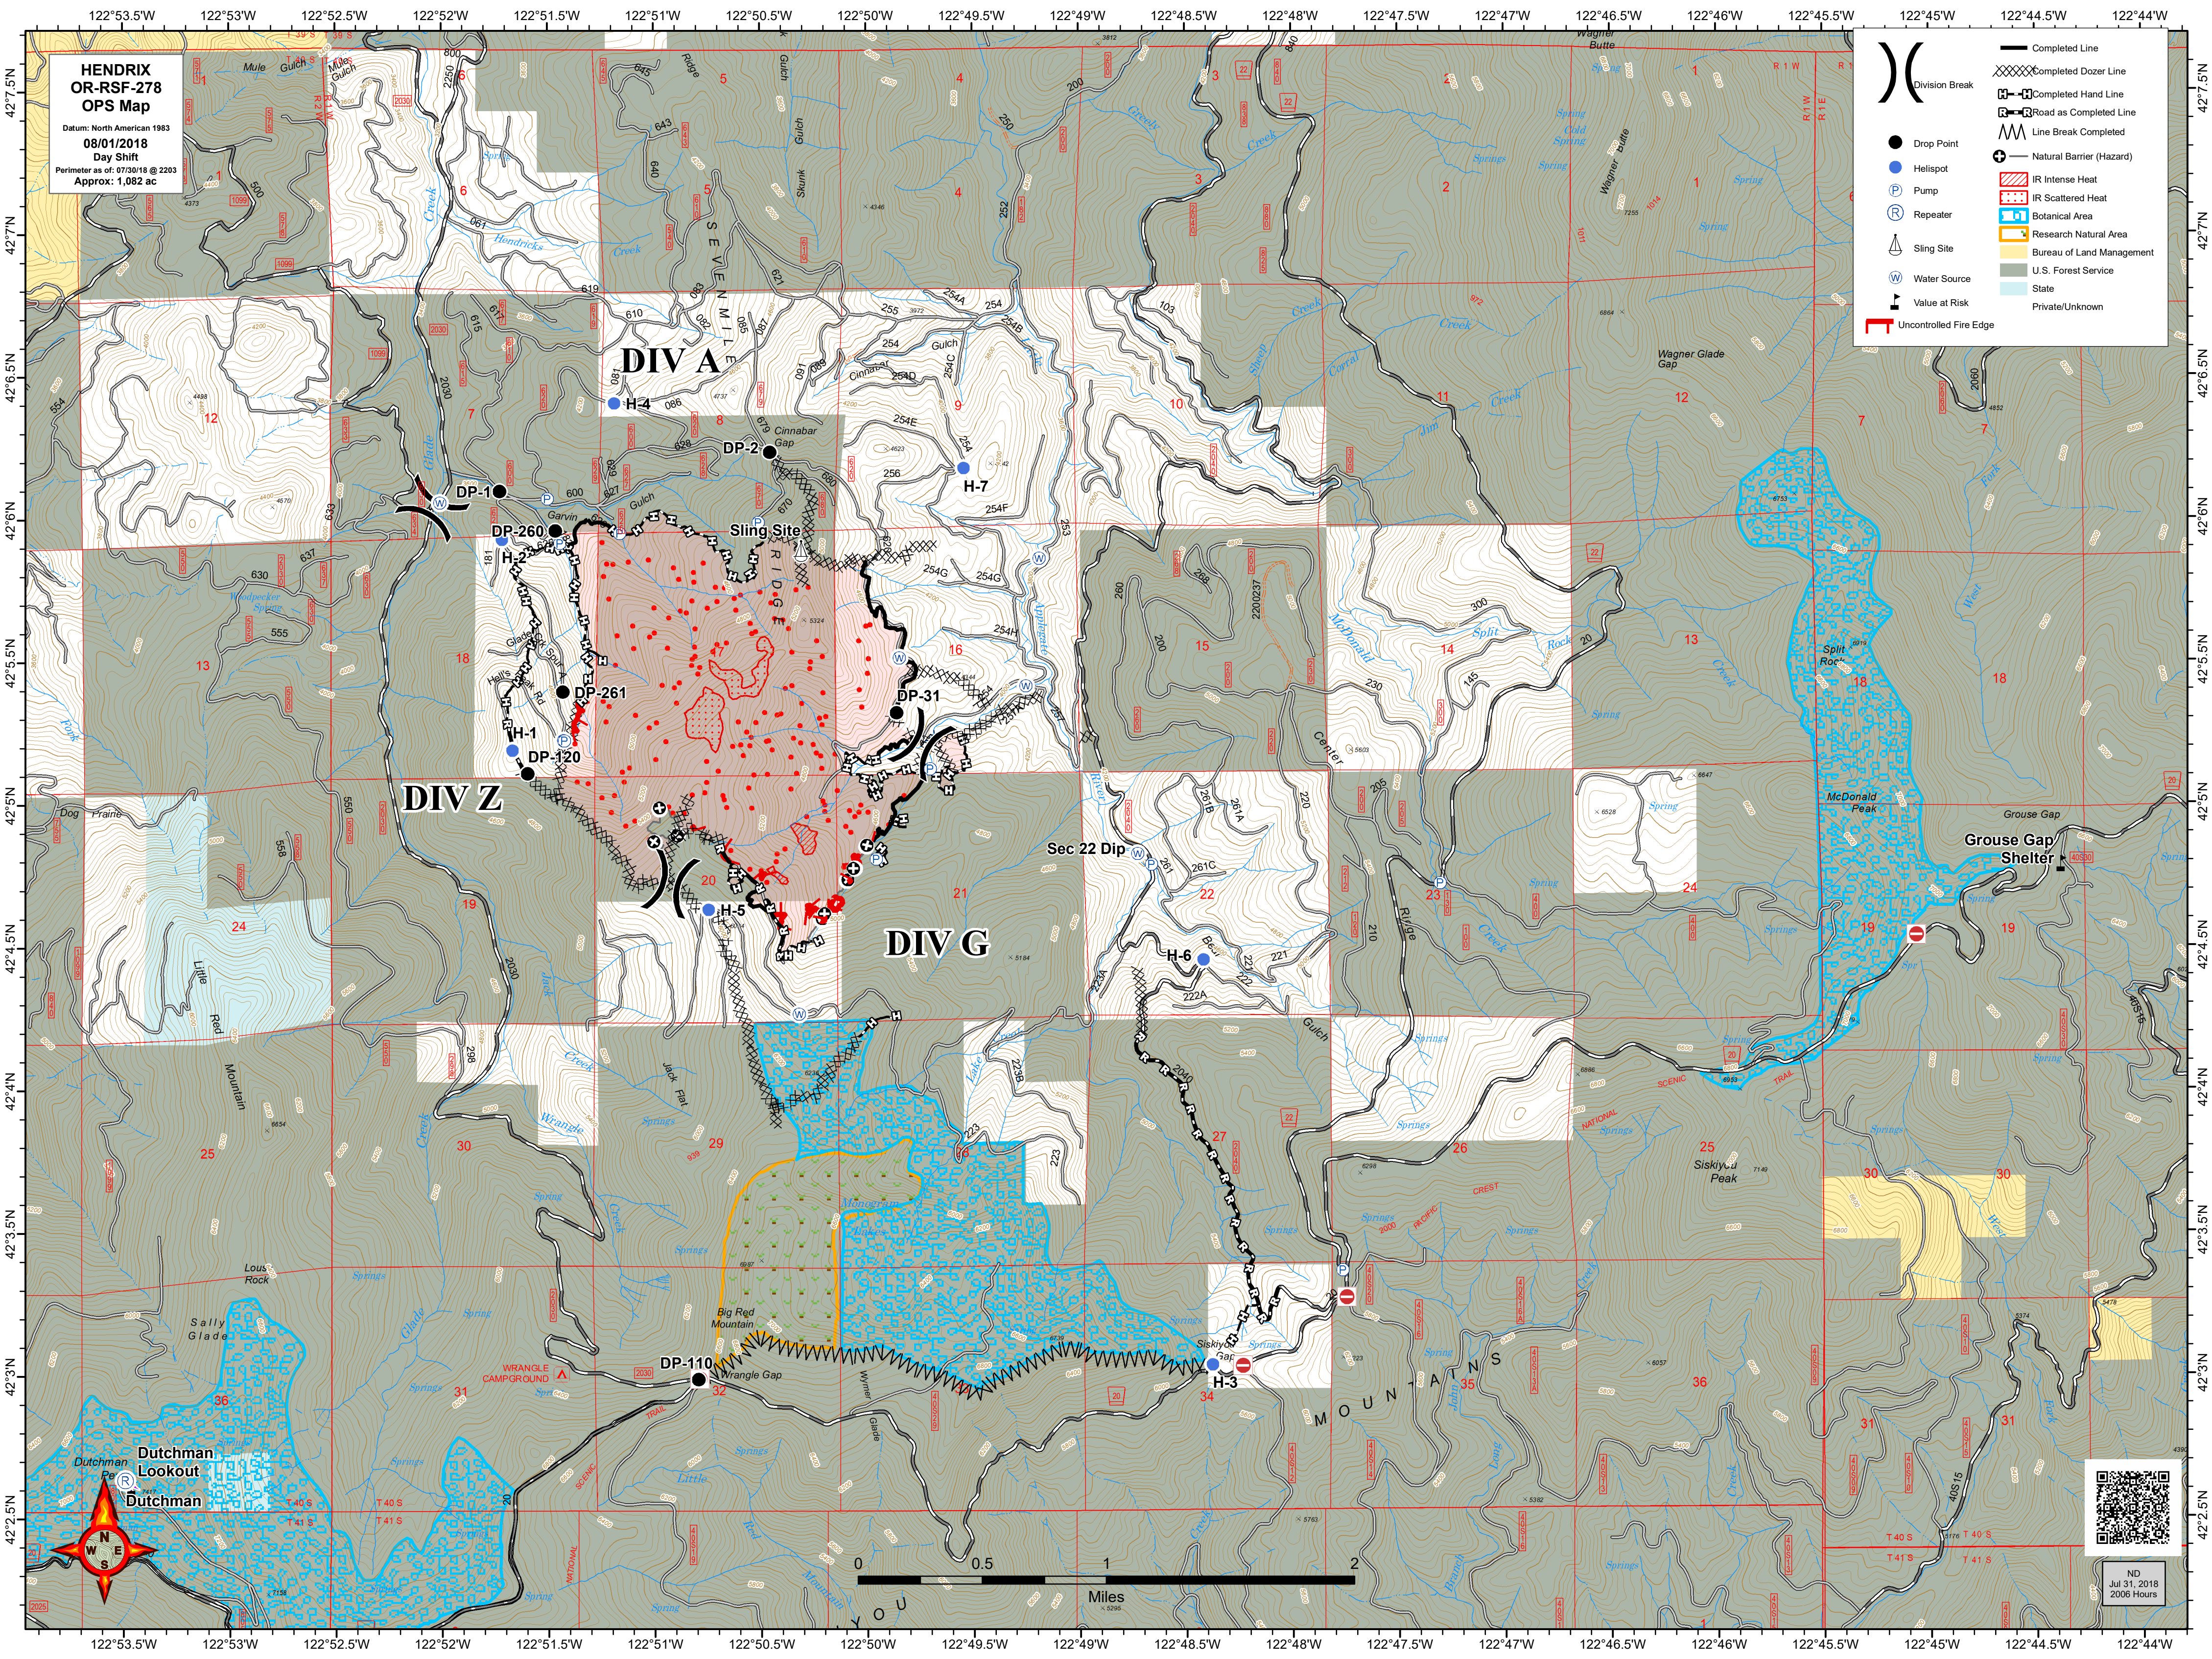

**HENDRIX
OR-RSF-278
OPS Map**

Datum: North American 1983
08/01/2018
 Day Shift
 Perimeter as of: 07/30/18 @ 2203
 Approx: 1,082 ac

	Division Break		Completed Line
	Completed Dozer Line		Completed Hand Line
	Road as Completed Line		Line Break Completed
	Drop Point		Natural Barrier (Hazard)
	Helispot		IR Intense Heat
	Pump		IR Scattered Heat
	Repeater		Botanical Area
	Sling Site		Research Natural Area
	Water Source		Bureau of Land Management
	Value at Risk		U.S. Forest Service
	Uncontrolled Fire Edge		State
			Private/Unknown

ND
 Jul 31, 2018
 2006 Hours