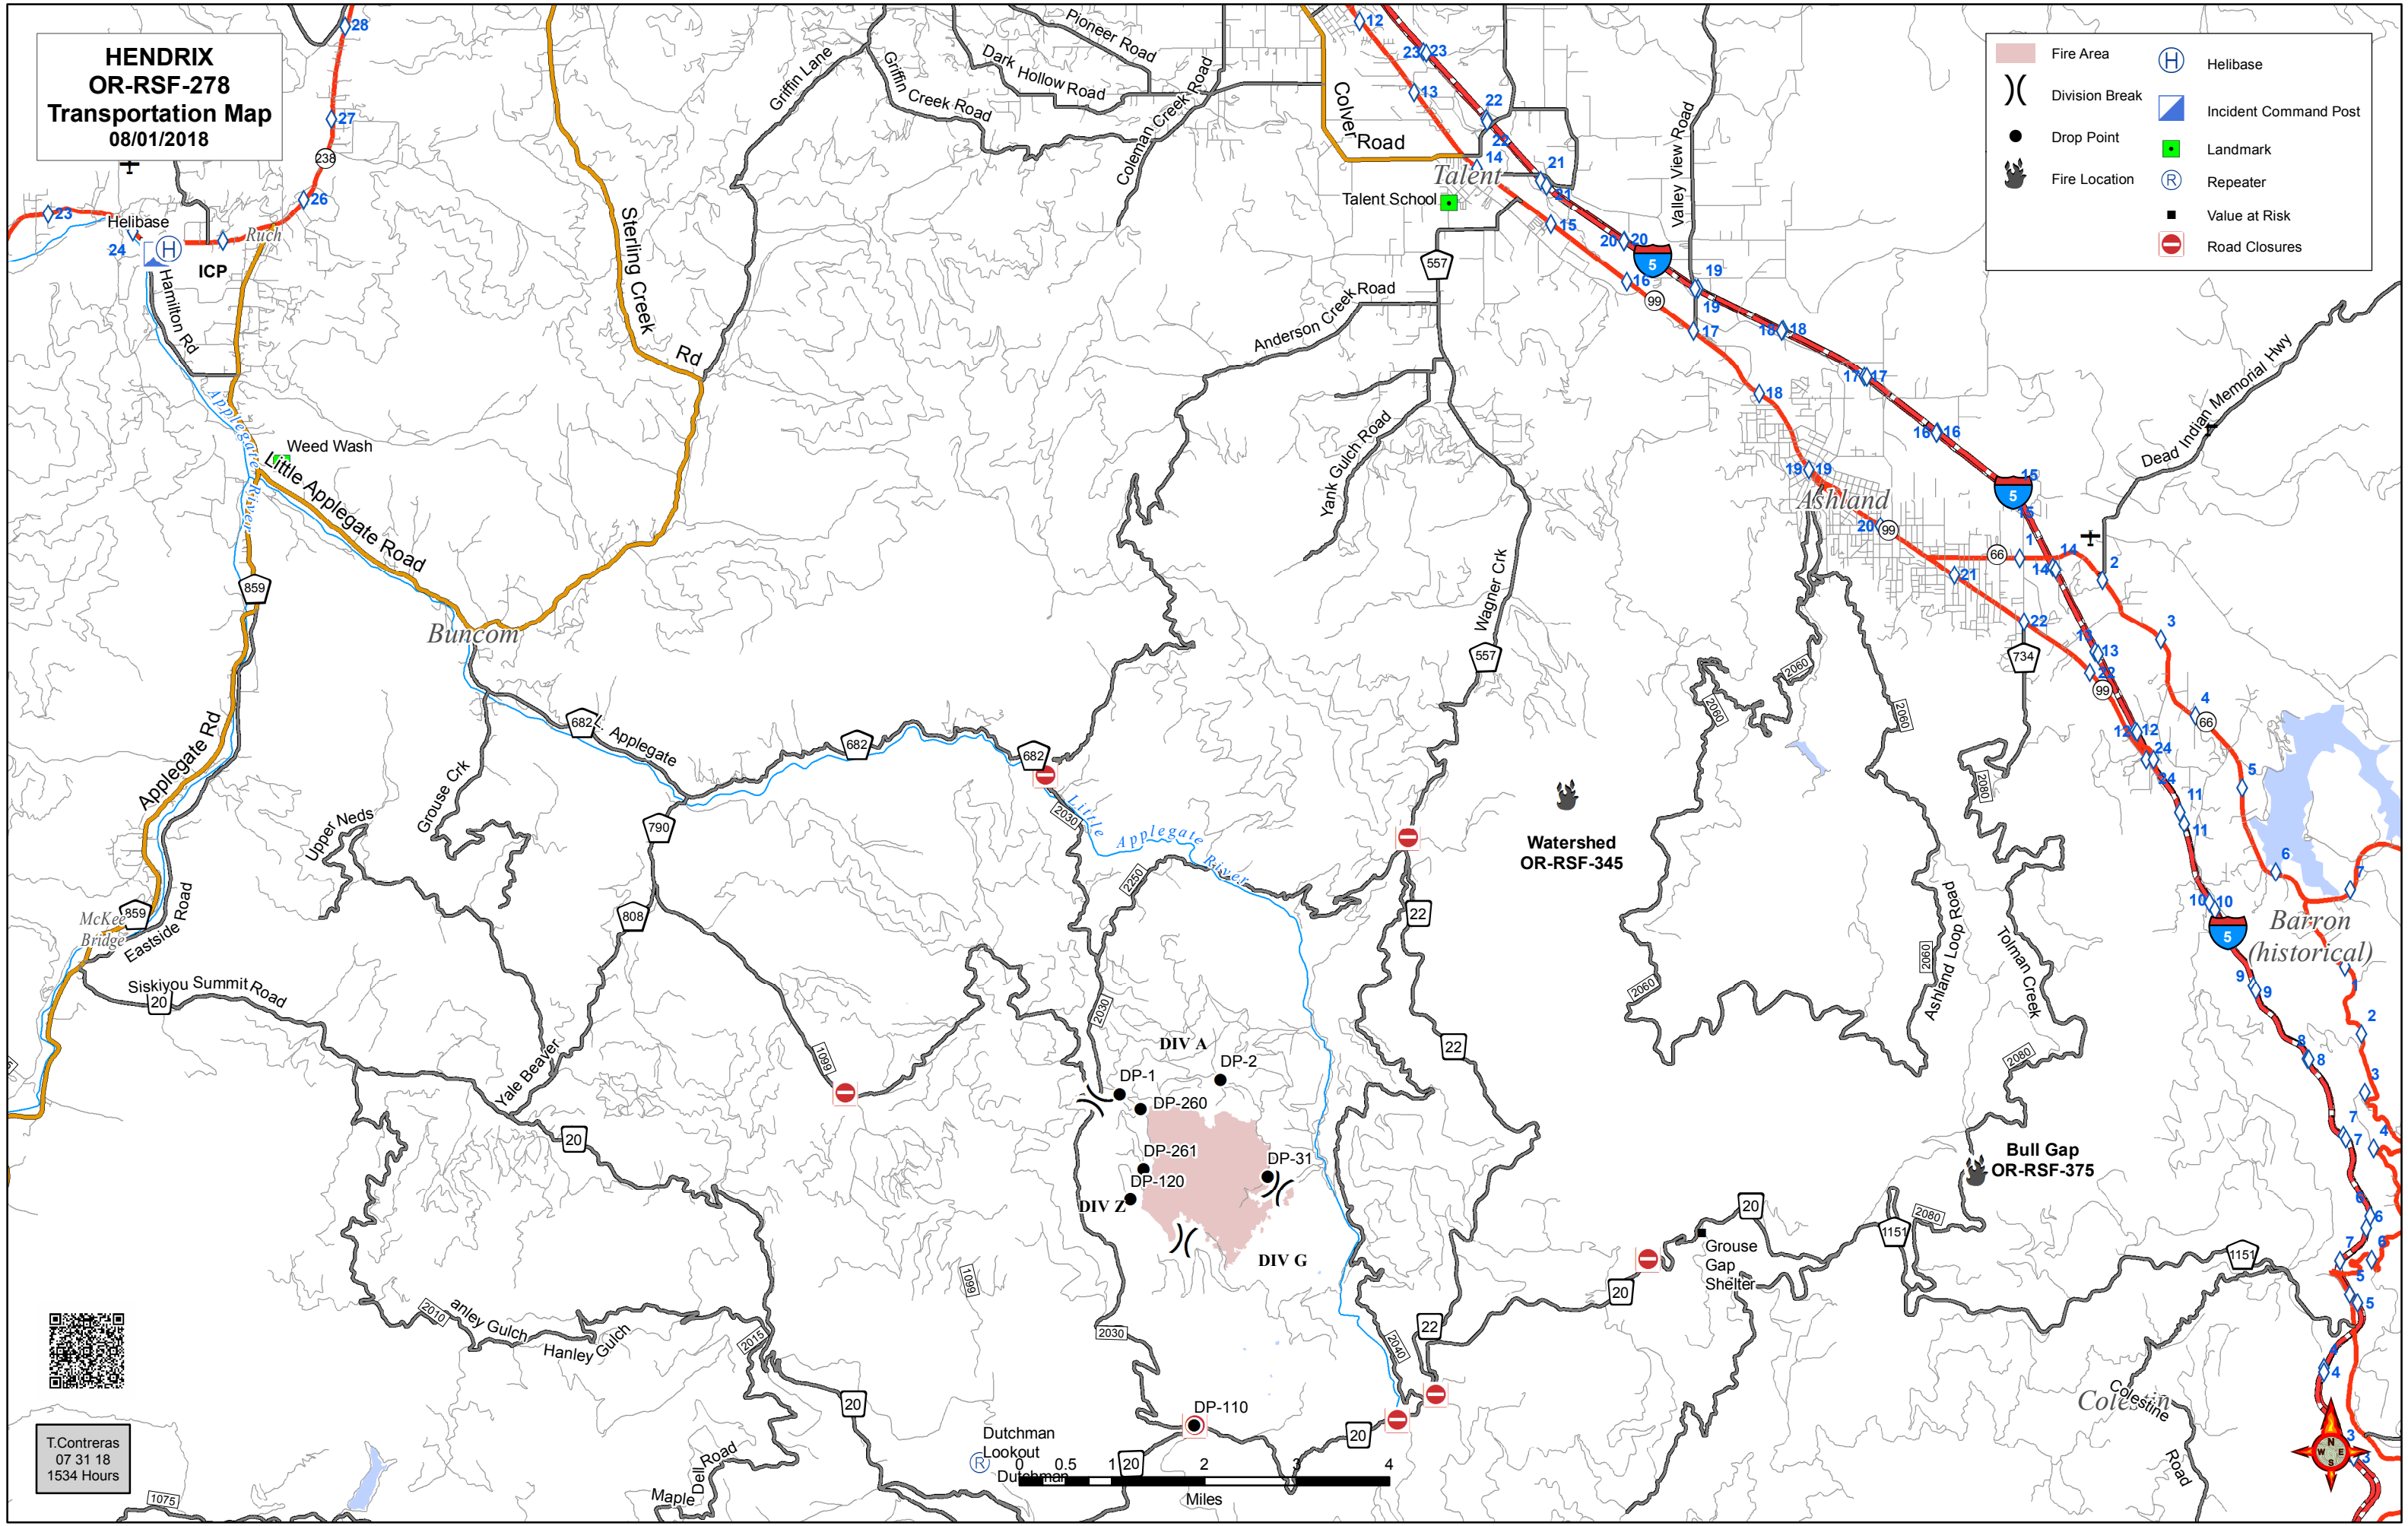

**HENDRIX  
OR-RSF-278  
Transportation Map  
08/01/2018**

	Fire Area		Helibase
	Division Break		Incident Command Post
	Drop Point		Landmark
	Fire Location		Repeater
	Value at Risk		Road Closures

T.Contreras  
07 31 18  
1534 Hours