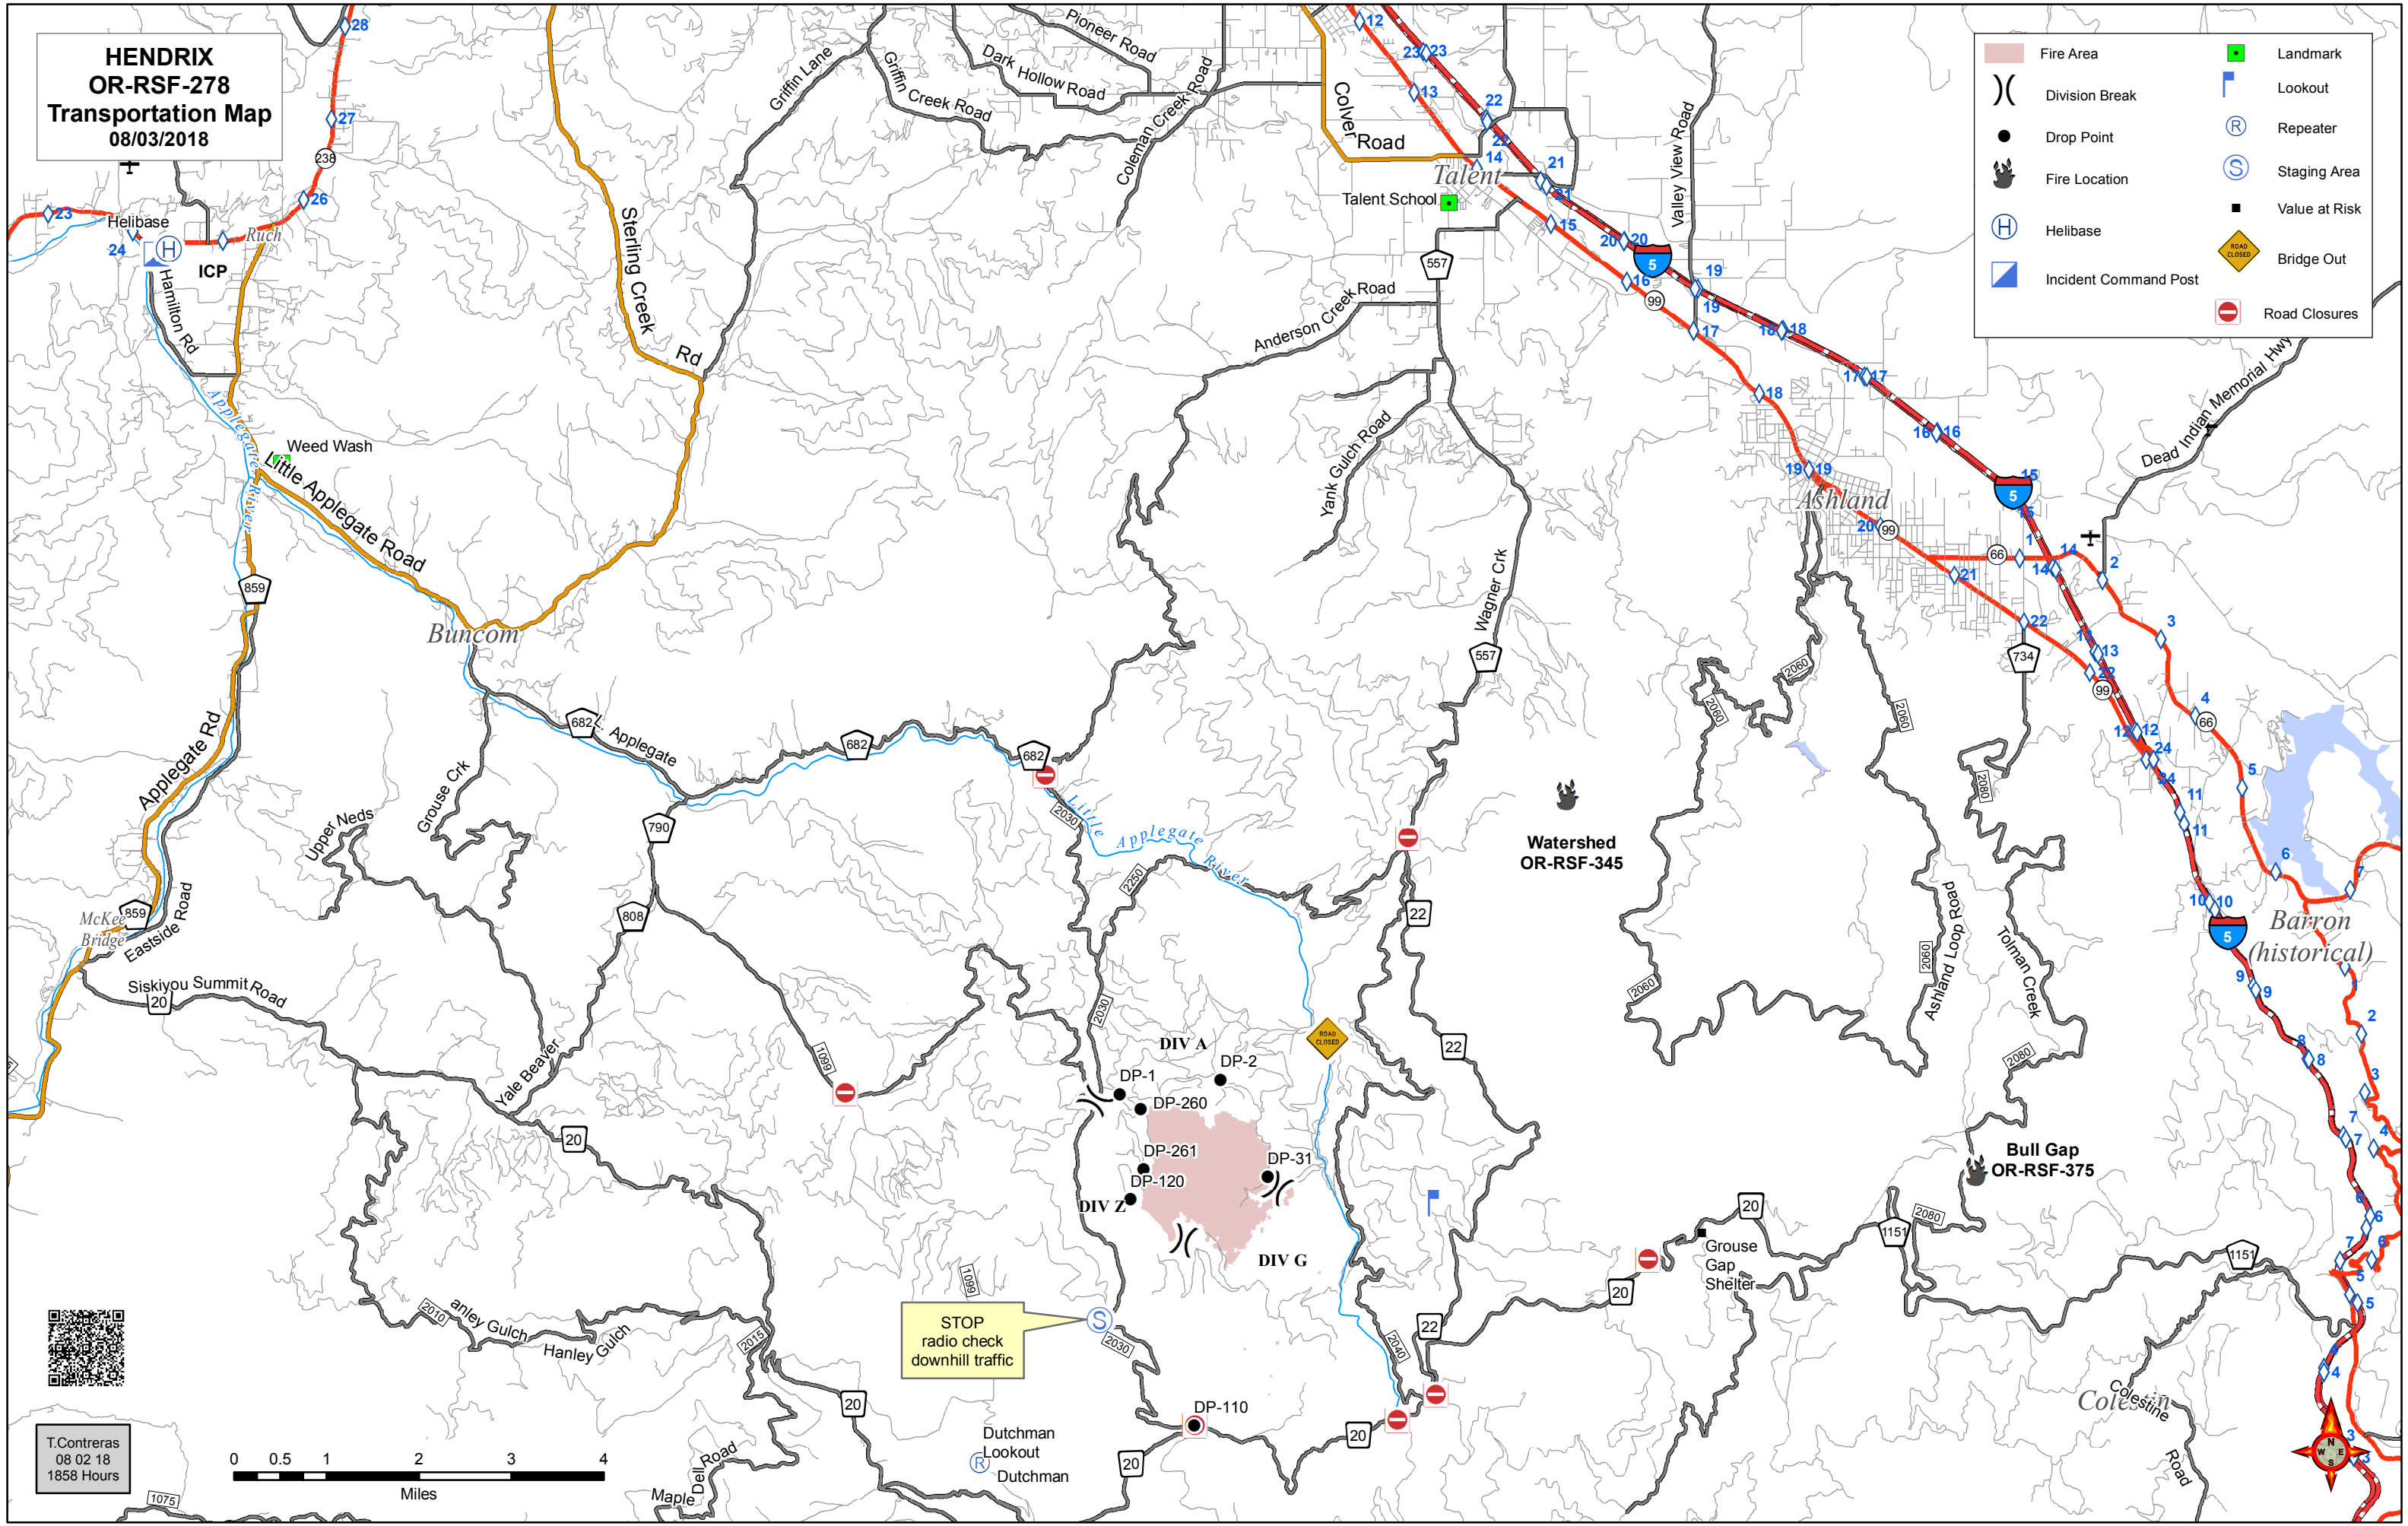

**HENDRIX  
OR-RSF-278  
Transportation Map  
08/03/2018**

	Fire Area		Landmark
	Division Break		Lookout
	Drop Point		Repeater
	Fire Location		Staging Area
	Helibase		Value at Risk
	Incident Command Post		Bridge Out
	Road Closures		Road Closures

STOP  
radio check  
downhill traffic

T.Contreras  
08 02 18  
1858 Hours