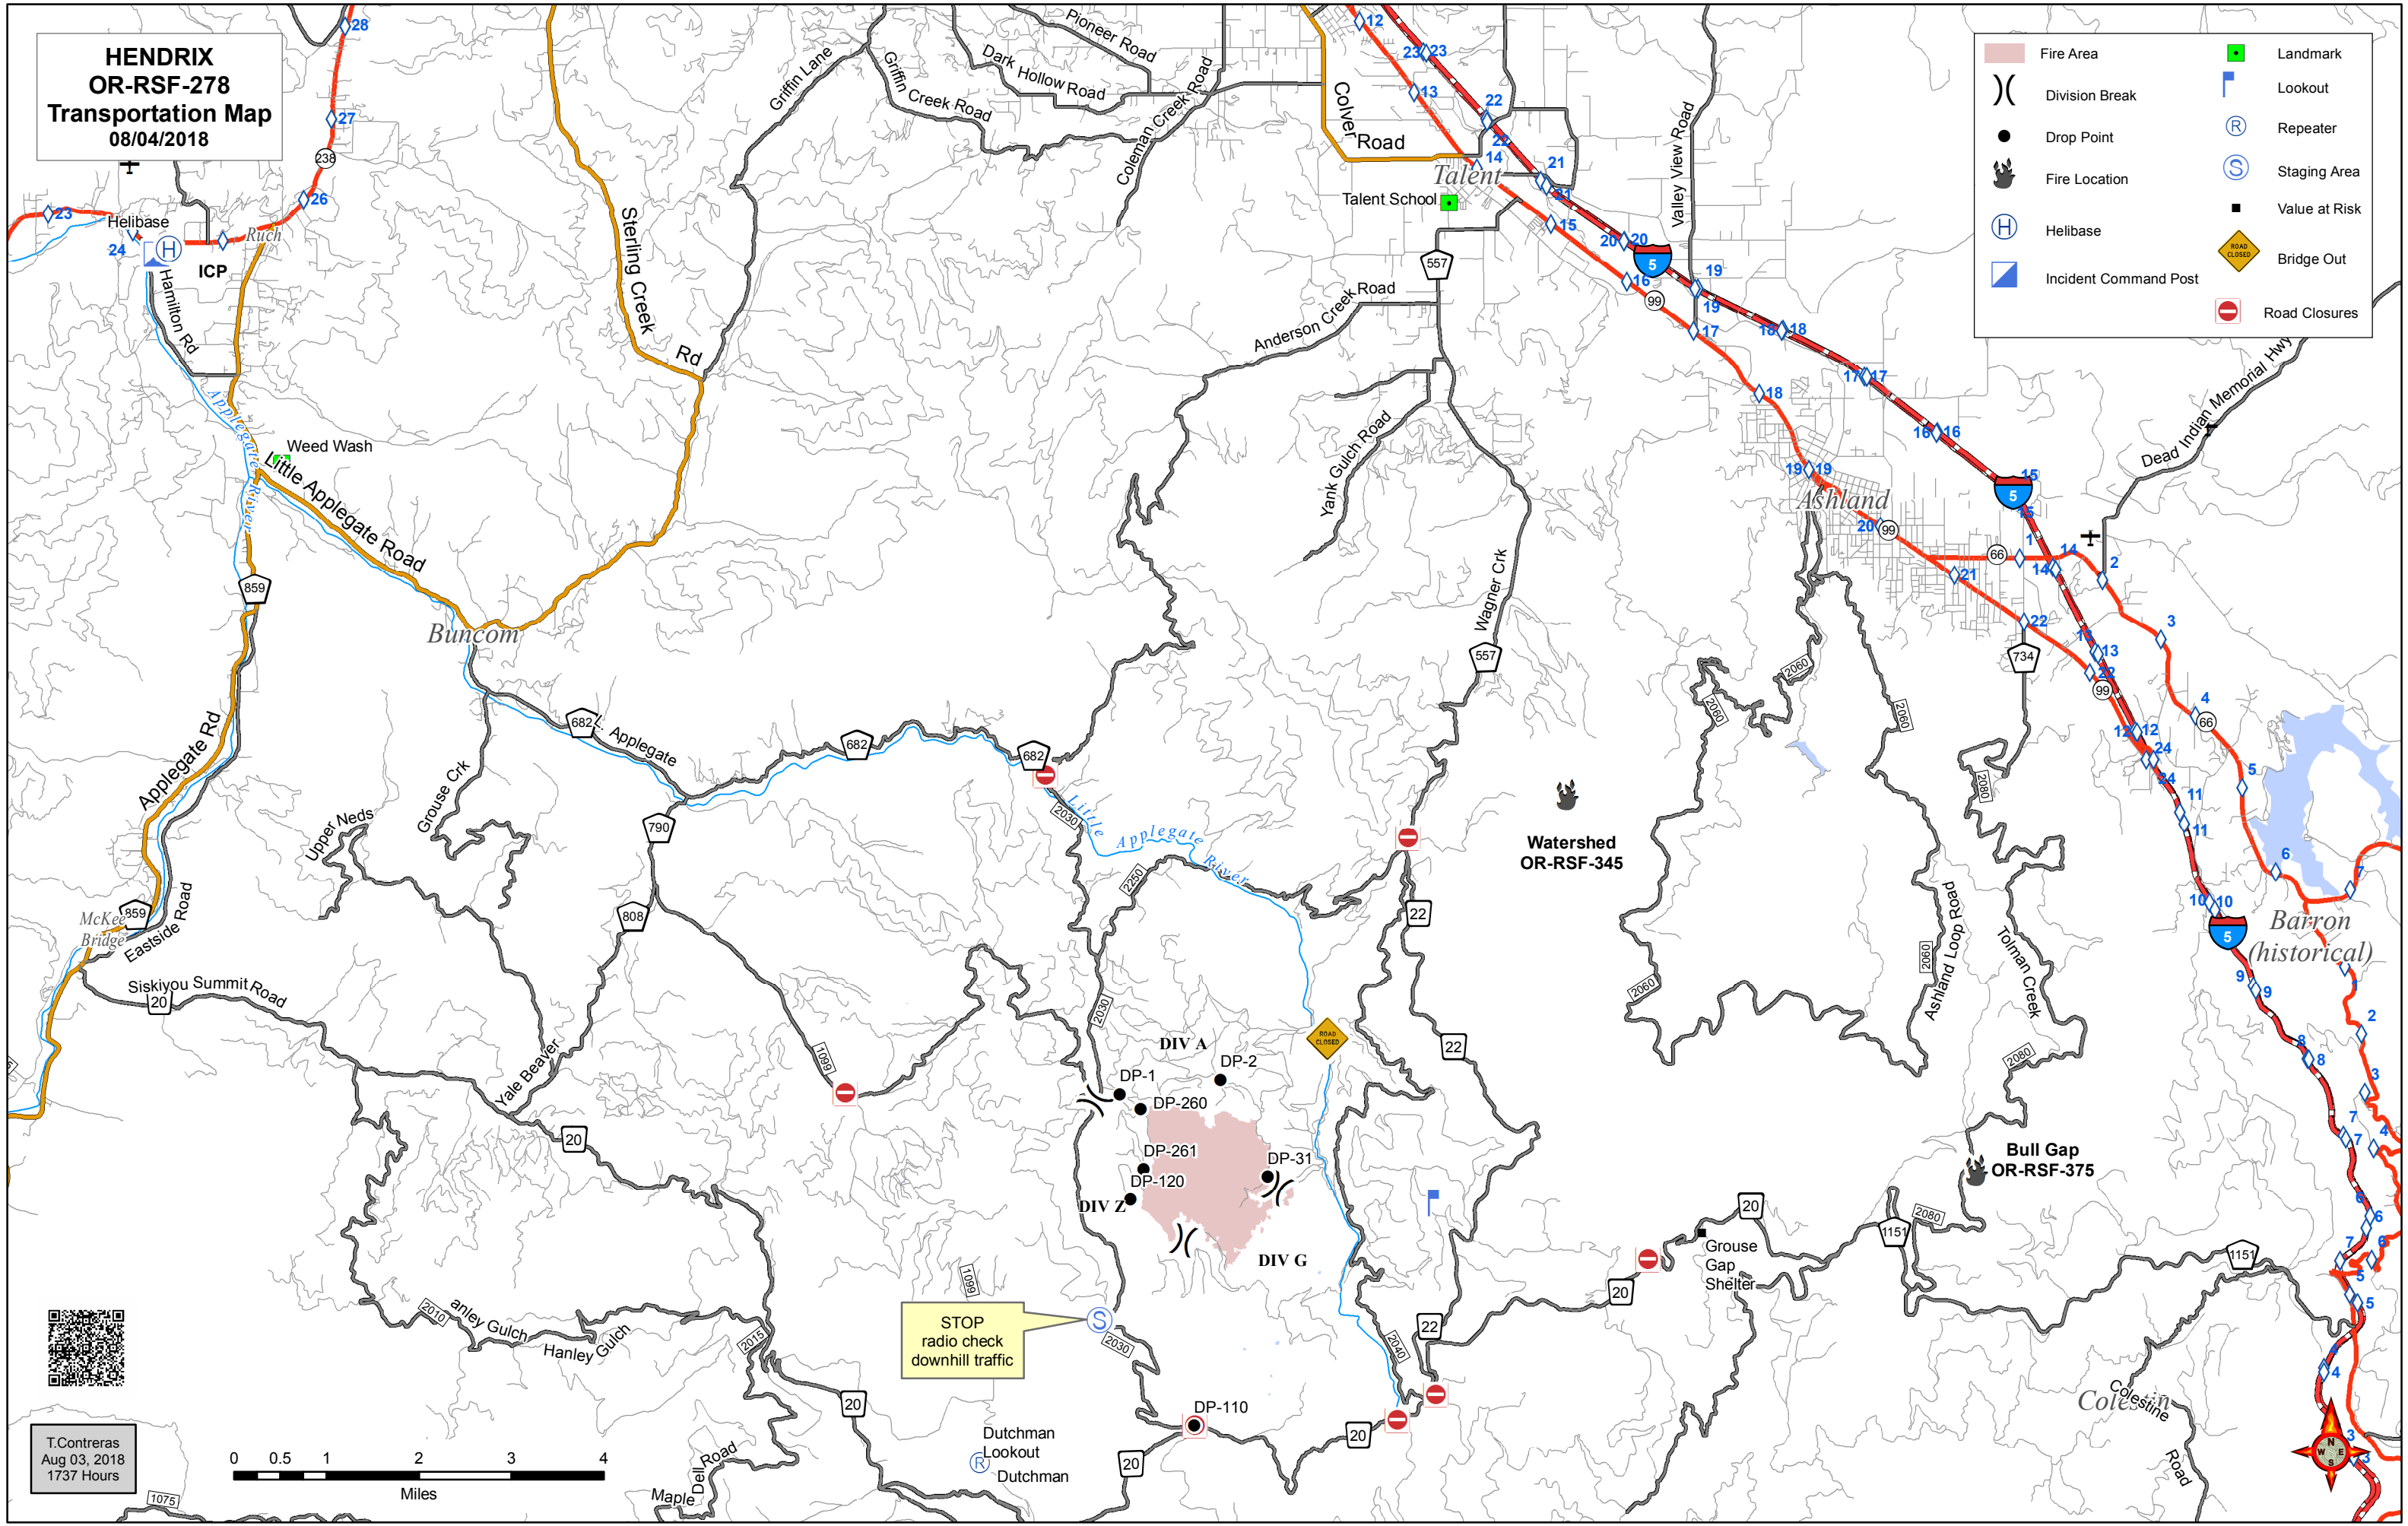

**HENDRIX
OR-RSF-278
Transportation Map
08/04/2018**

	Fire Area		Landmark
	Division Break		Lookout
	Drop Point		Repeater
	Fire Location		Staging Area
	Helibase		Value at Risk
	Incident Command Post		Bridge Out
	Road Closures		Road Closures

T.Contreras
Aug 03, 2018
1737 Hours