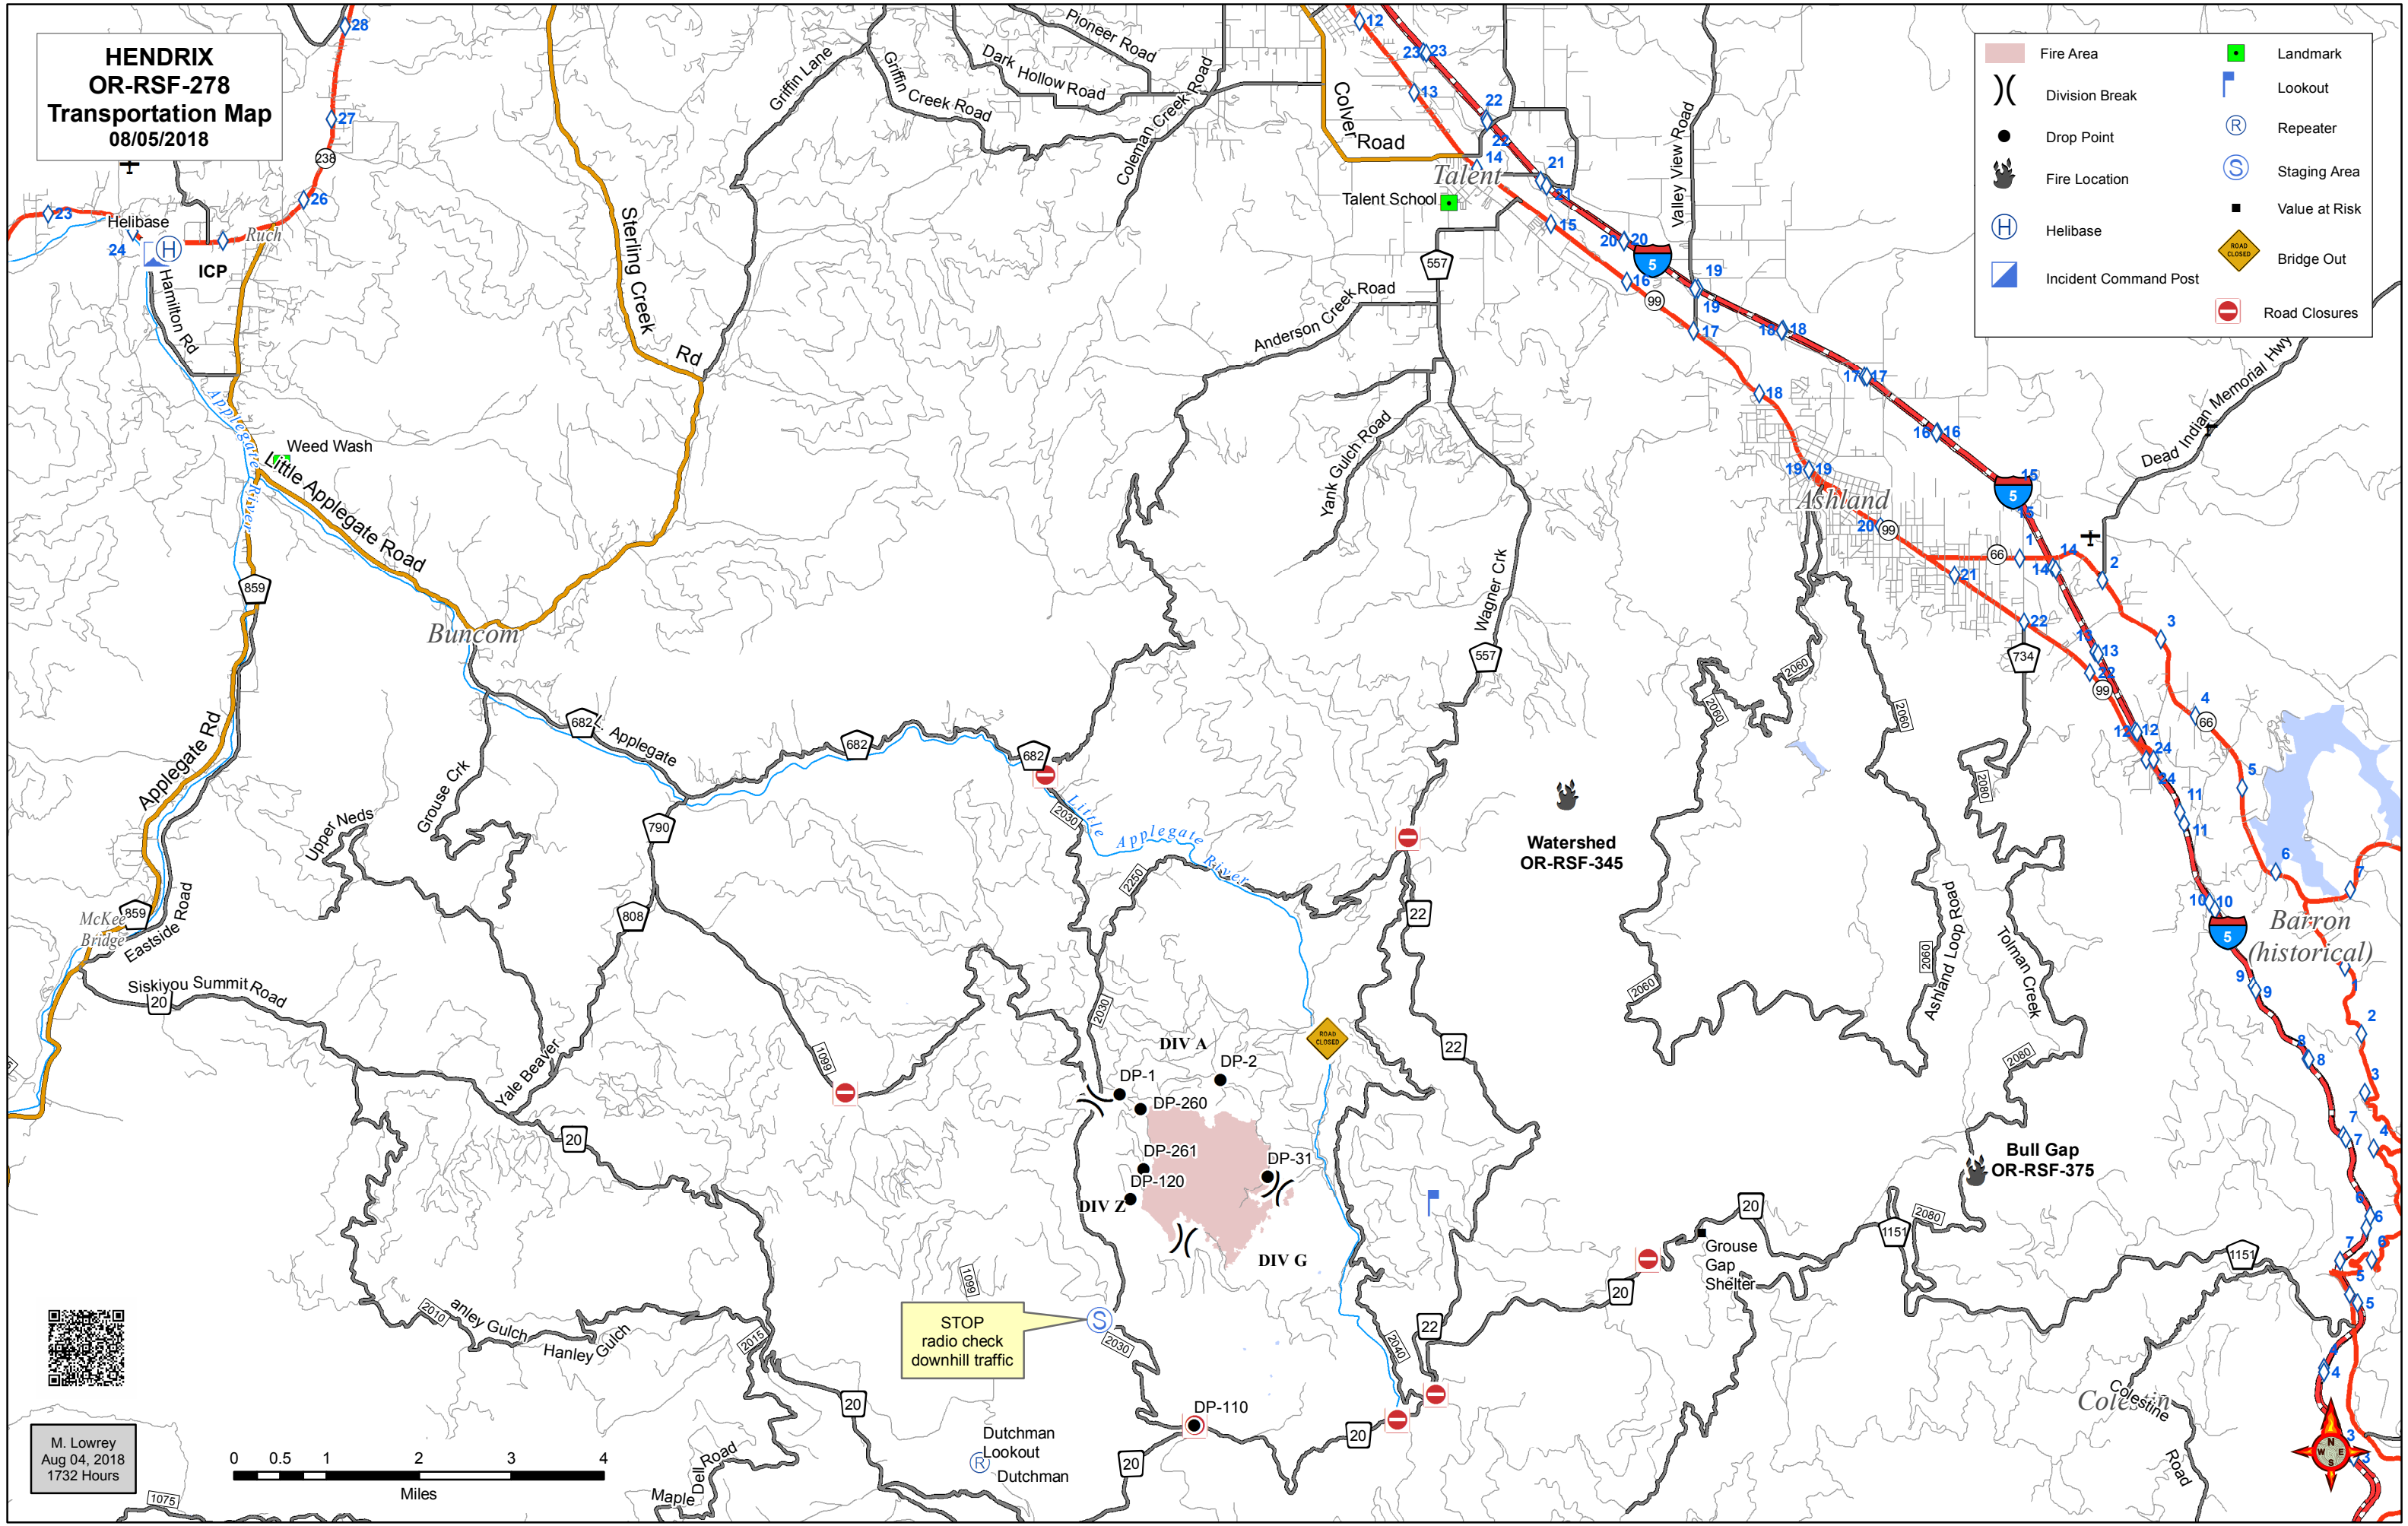

**HENDRIX  
OR-RSF-278  
Transportation Map  
08/05/2018**

	Fire Area		Landmark
	Division Break		Lookout
	Drop Point		Repeater
	Fire Location		Staging Area
	Helibase		Value at Risk
	Incident Command Post		Bridge Out
	Road Closures		Road Closures

STOP  
radio check  
downhill traffic

M. Lowrey  
Aug 04, 2018  
1732 Hours