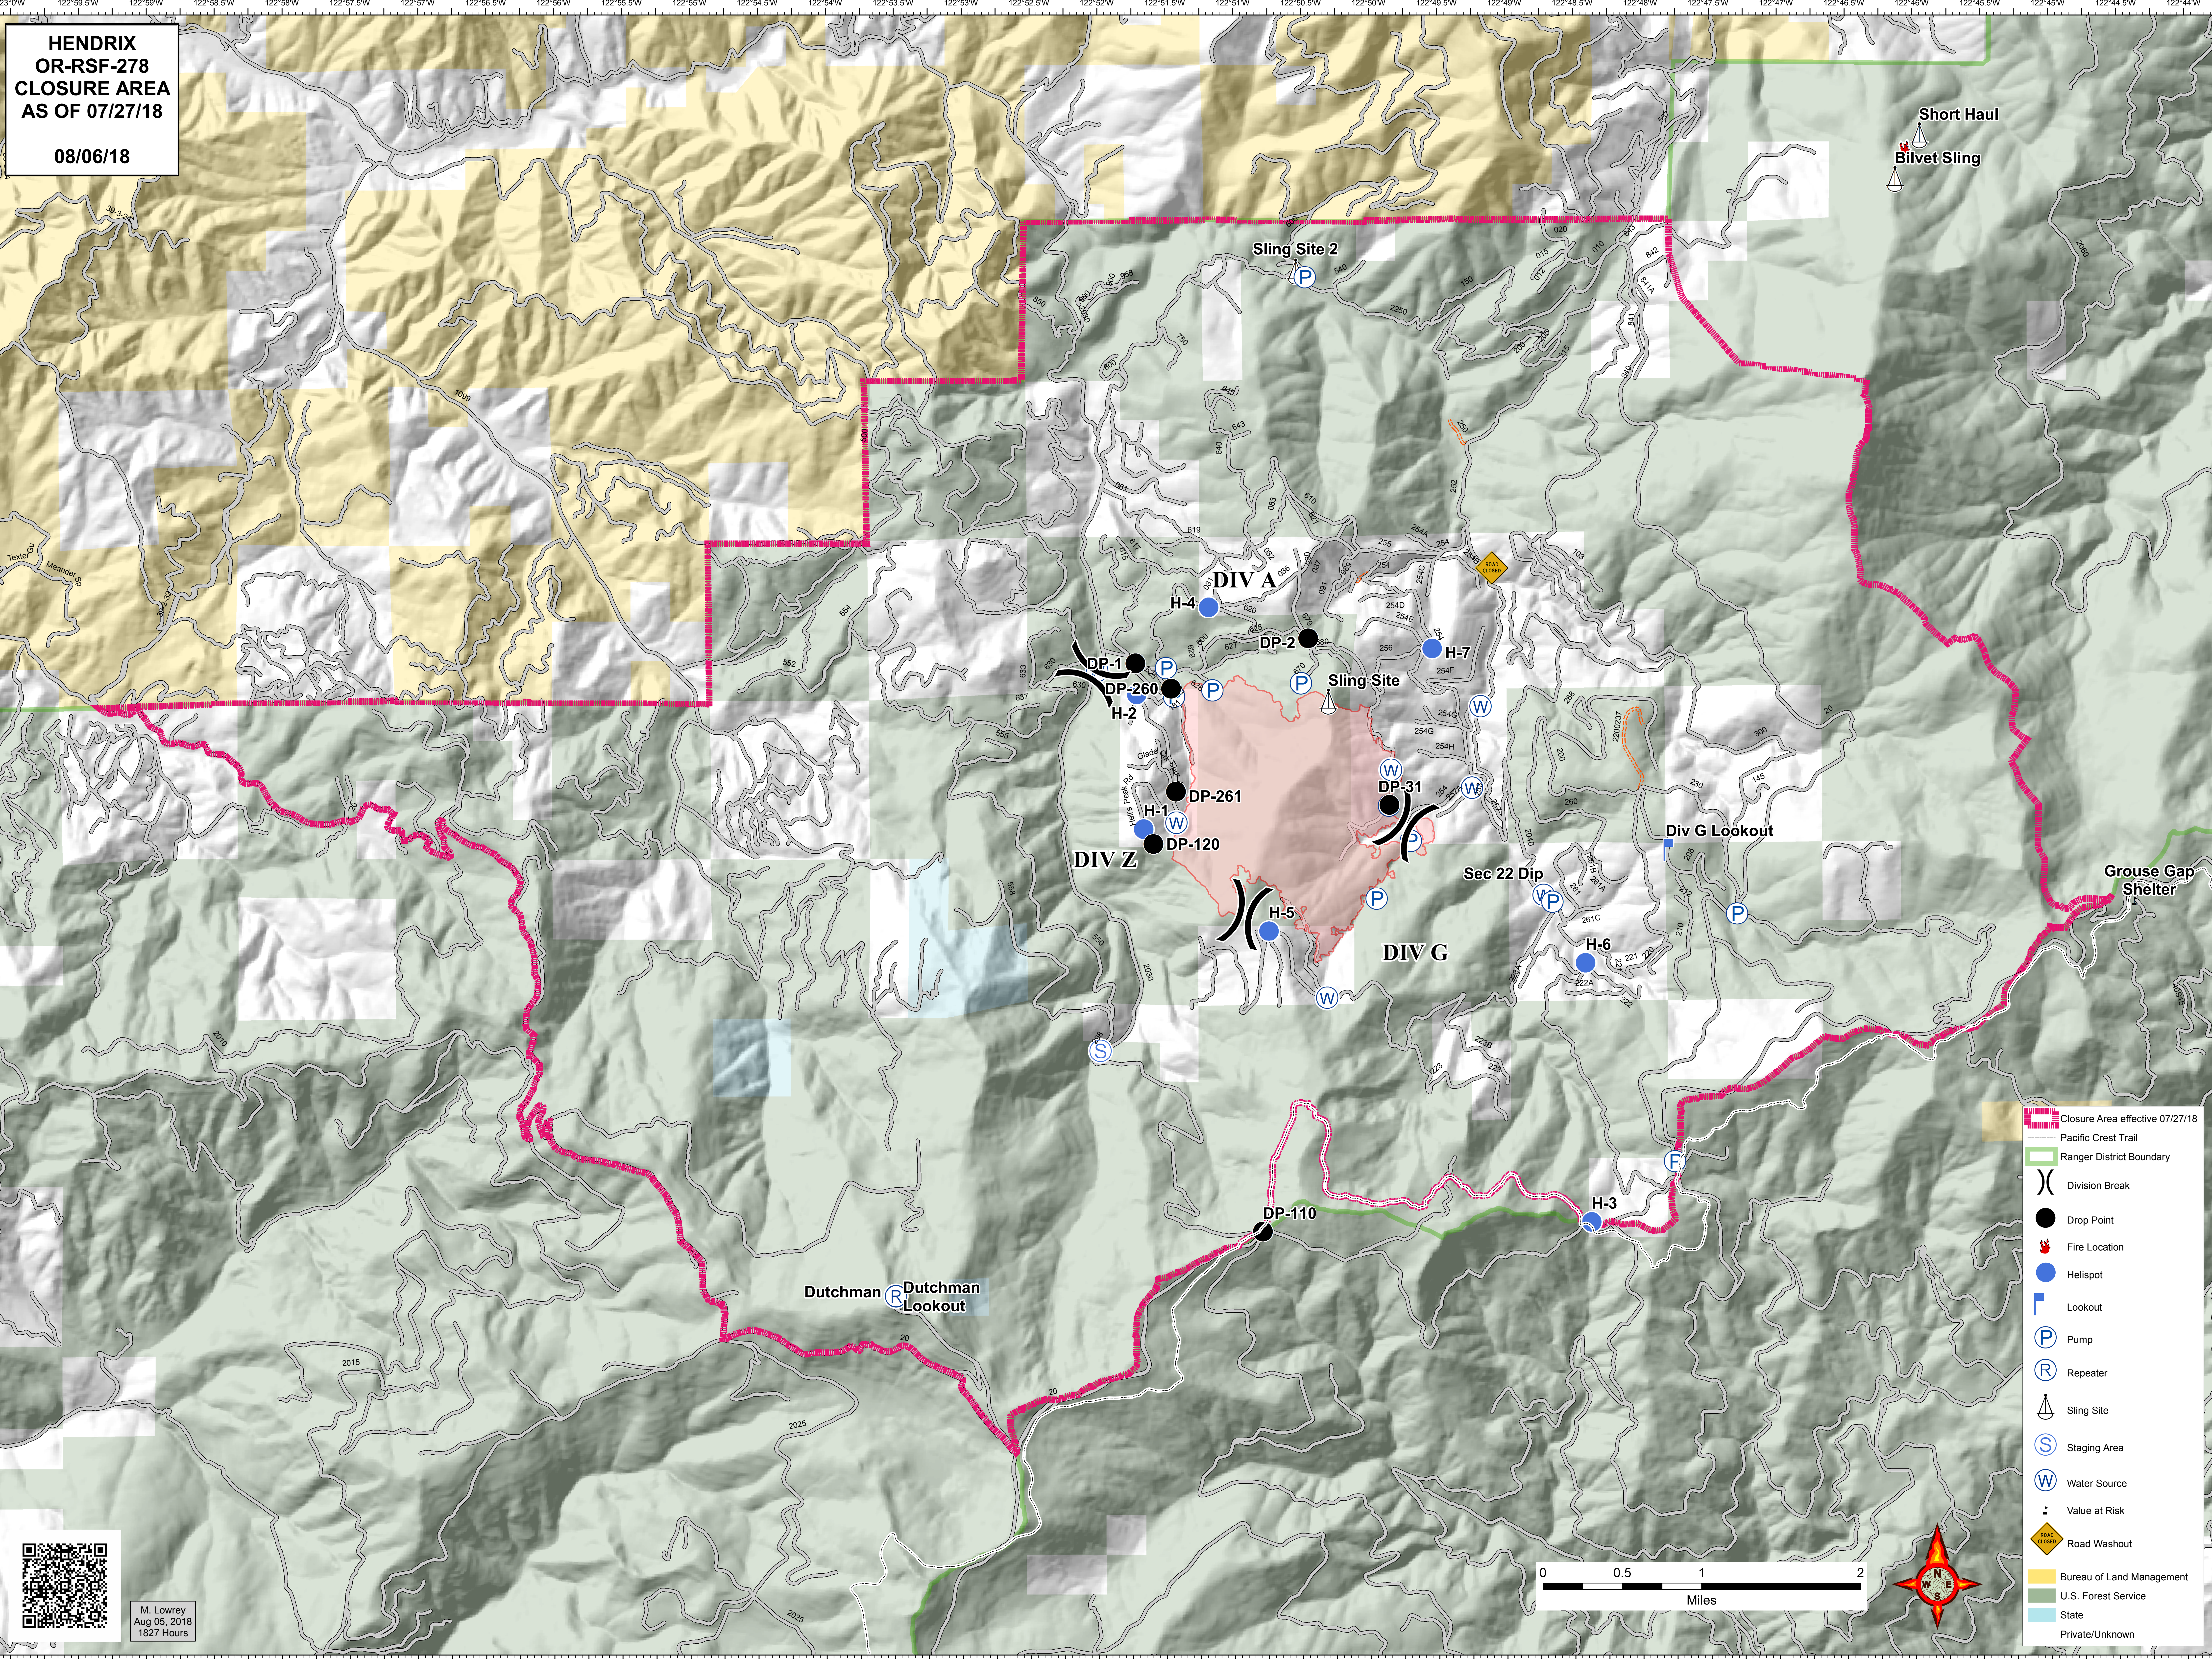

**HENDRIX
OR-RSF-278
CLOSURE AREA
AS OF 07/27/18**

08/06/18

M. Lowrey
Aug 05, 2018
1827 Hours