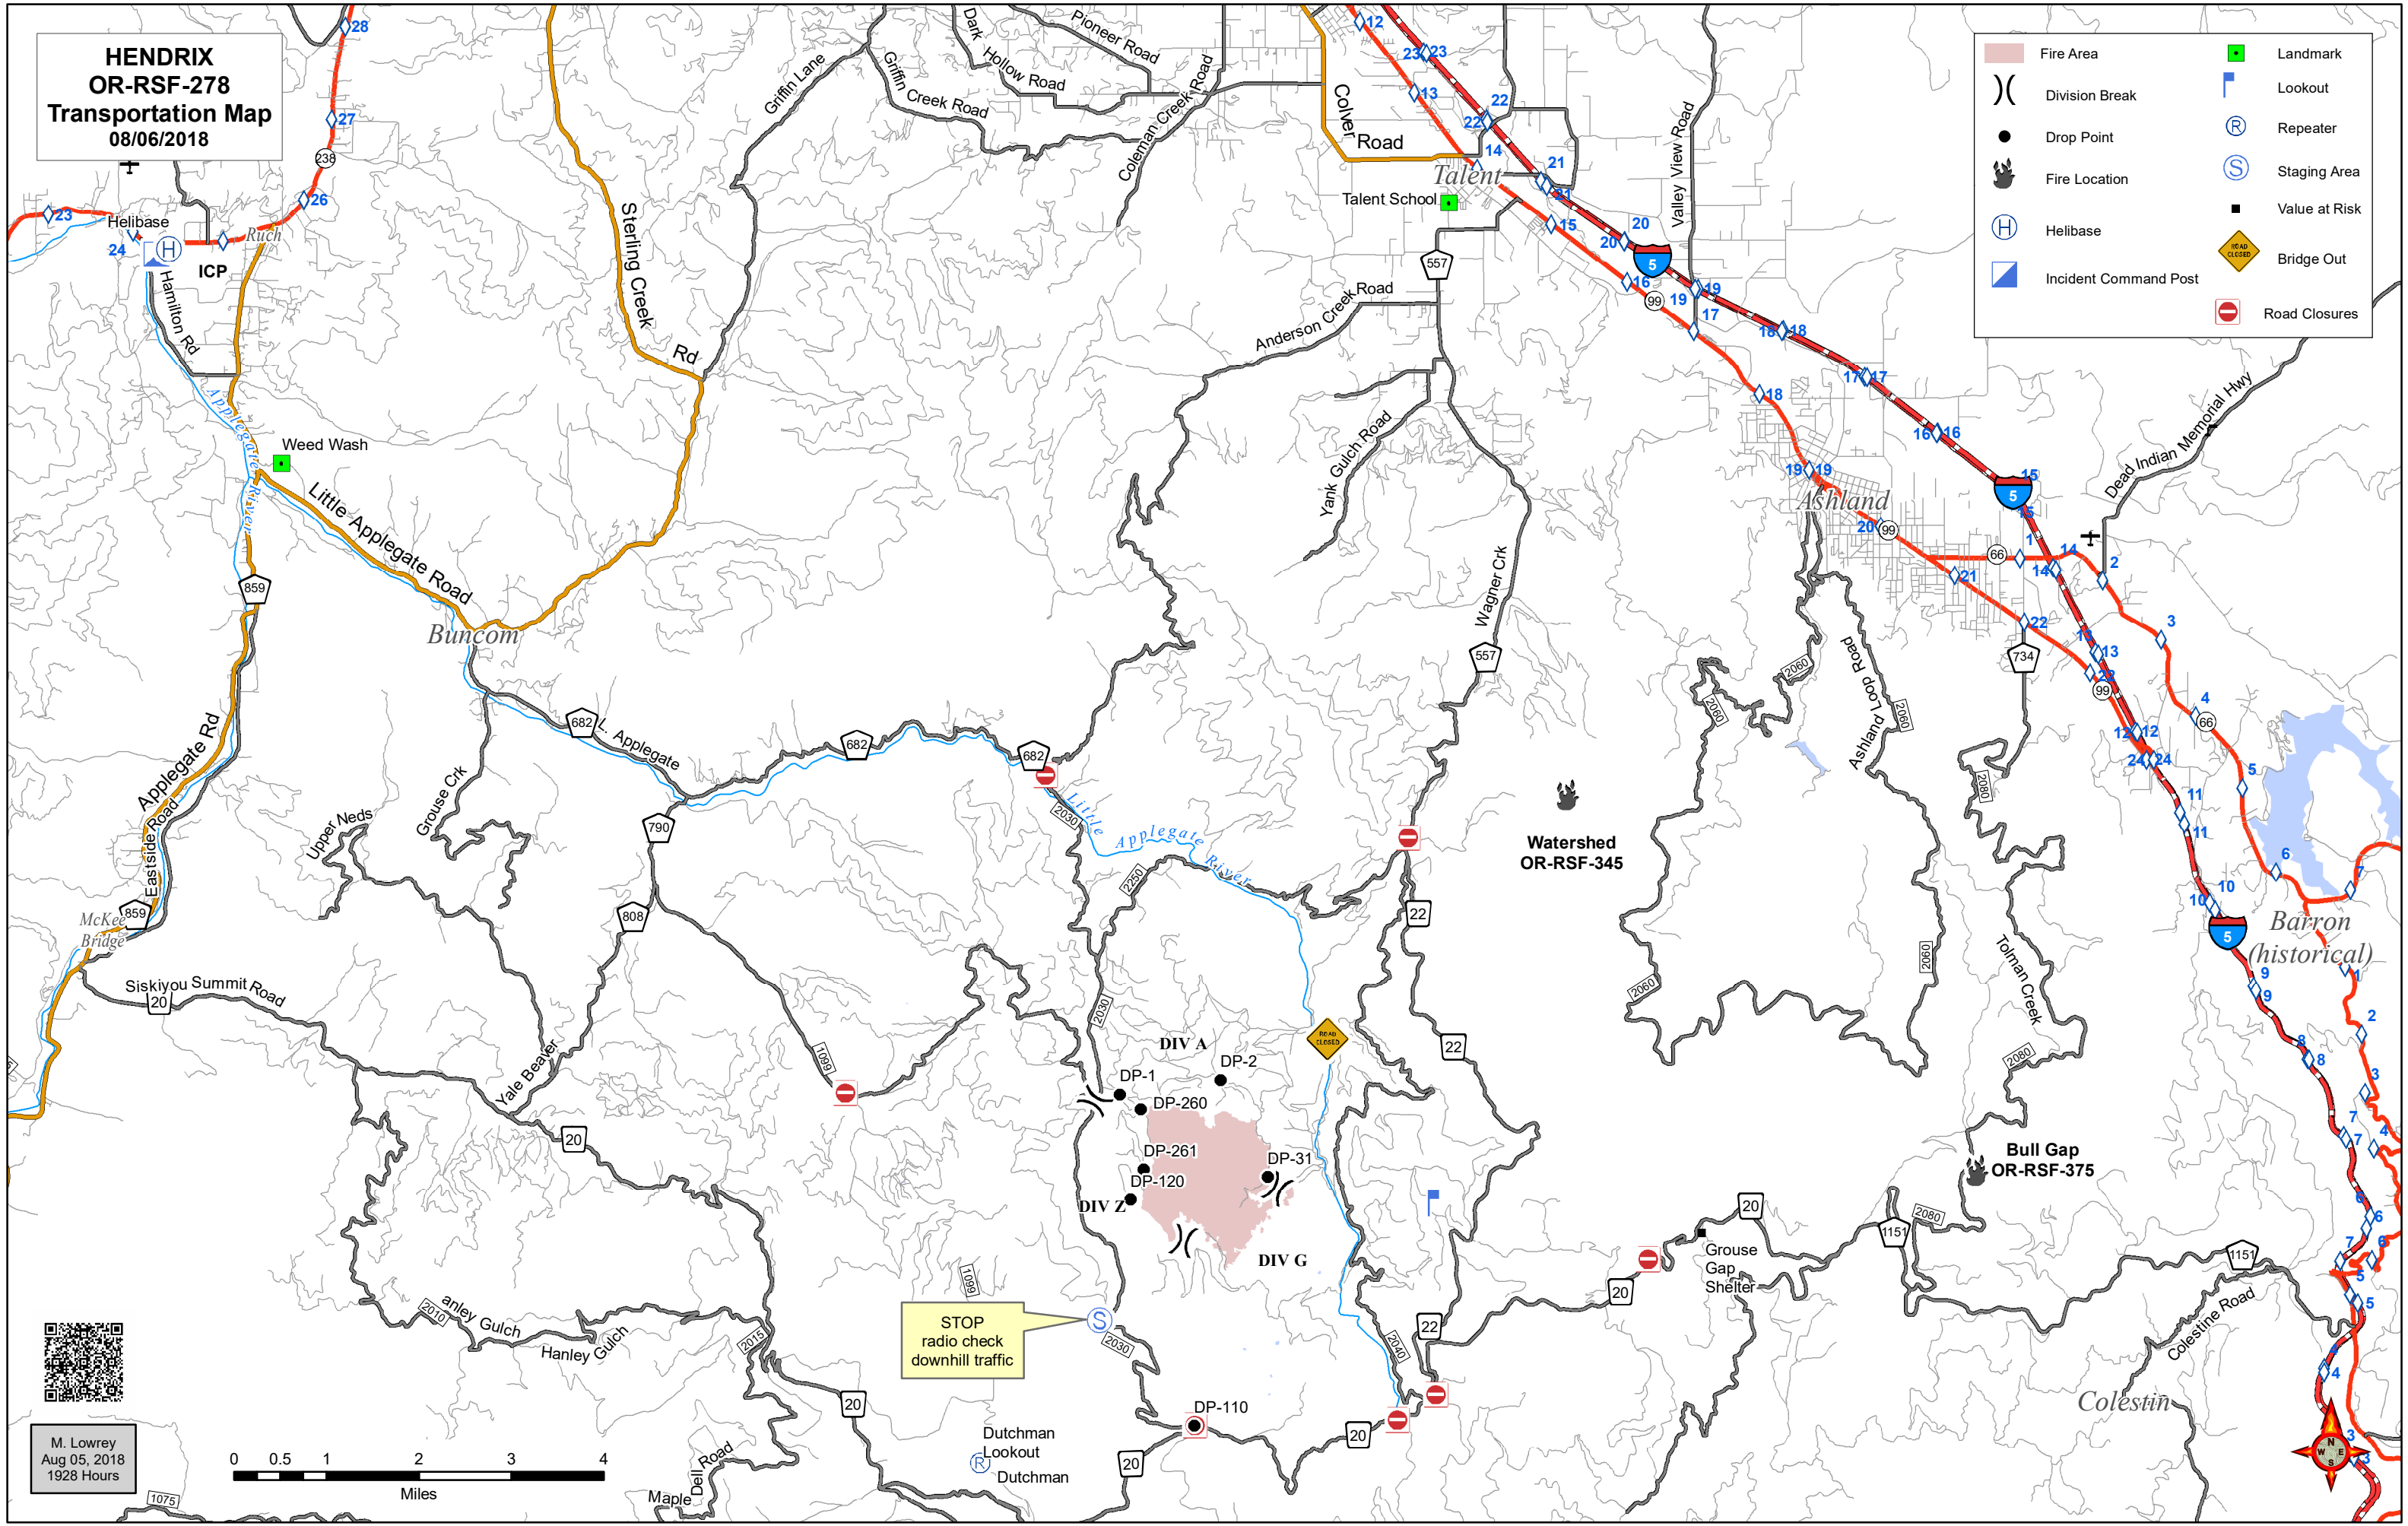

**HENDRIX  
OR-RSF-278  
Transportation Map  
08/06/2018**

	Fire Area		Landmark
	Division Break		Lookout
	Drop Point		Repeater
	Fire Location		Staging Area
	Helibase		Value at Risk
	Incident Command Post		Bridge Out
	Road Closures		Road Closures

STOP  
radio check  
downhill traffic

M. Lowrey  
Aug 05, 2018  
1928 Hours