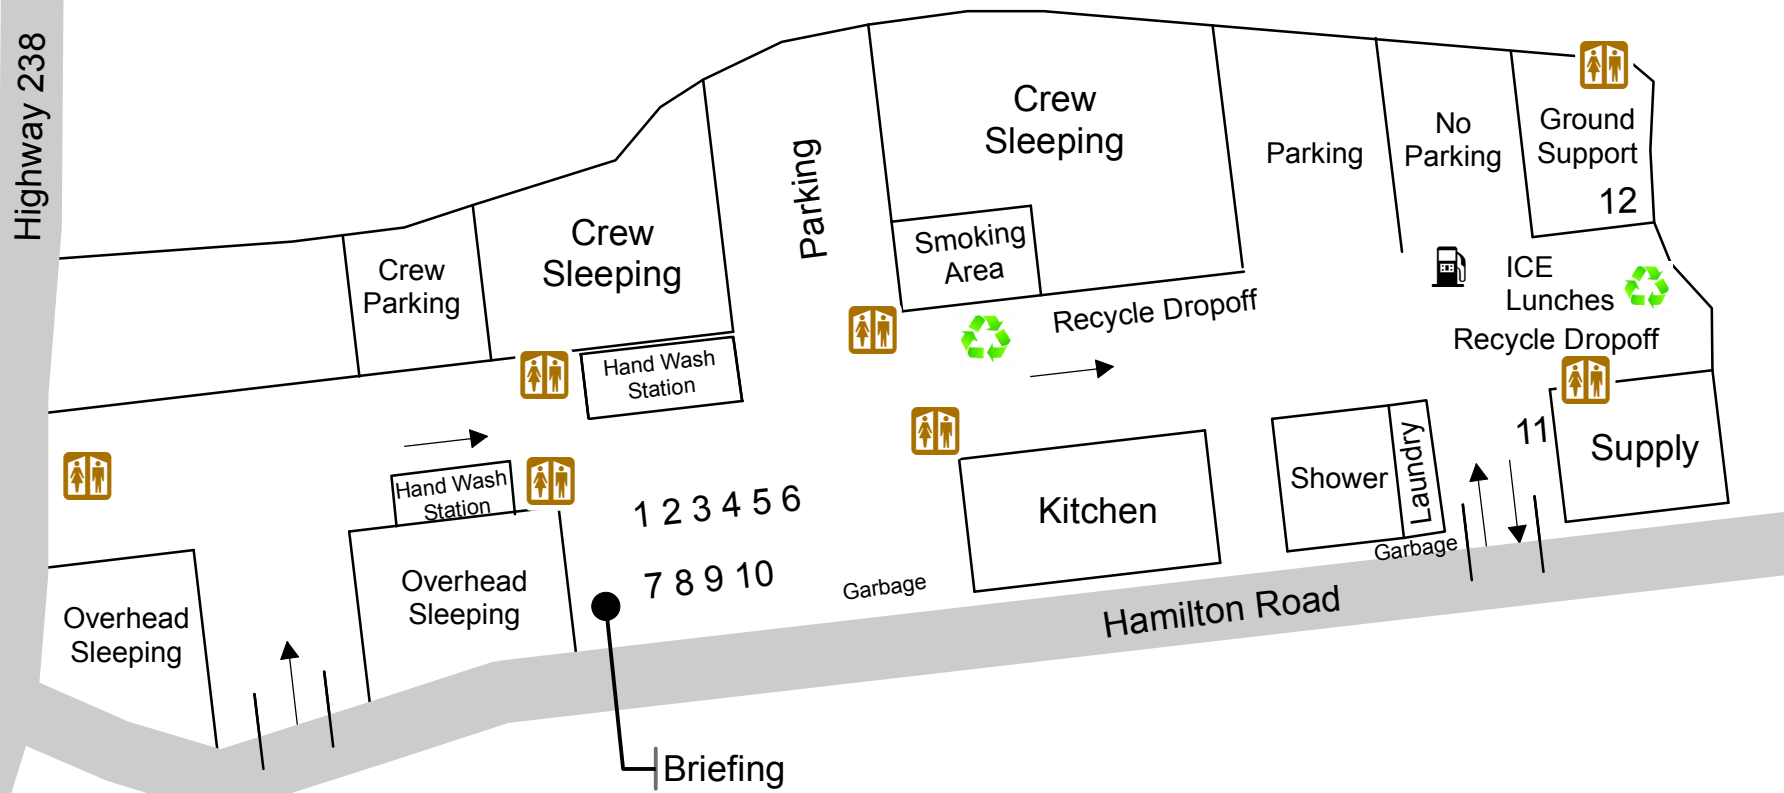

**HENDRIX
Camp Map**
8801 Hwy 238
Jacksonville, OR
08/07/2018 Day Shift

Helibase

Highway 238

- | | |
|------------------------|---------------------------|
| 1 - Logs / Ordering | 7 - Safety / Ops |
| 2 - Communications | 8 - HR |
| 3 - Medical | 9 - Planning Meeting Room |
| 4 - Finance / Check-in | 10 - Plans |
| 5 - Information | 11 - Security / Supply |
| 6 - | 12 - Ground Support |