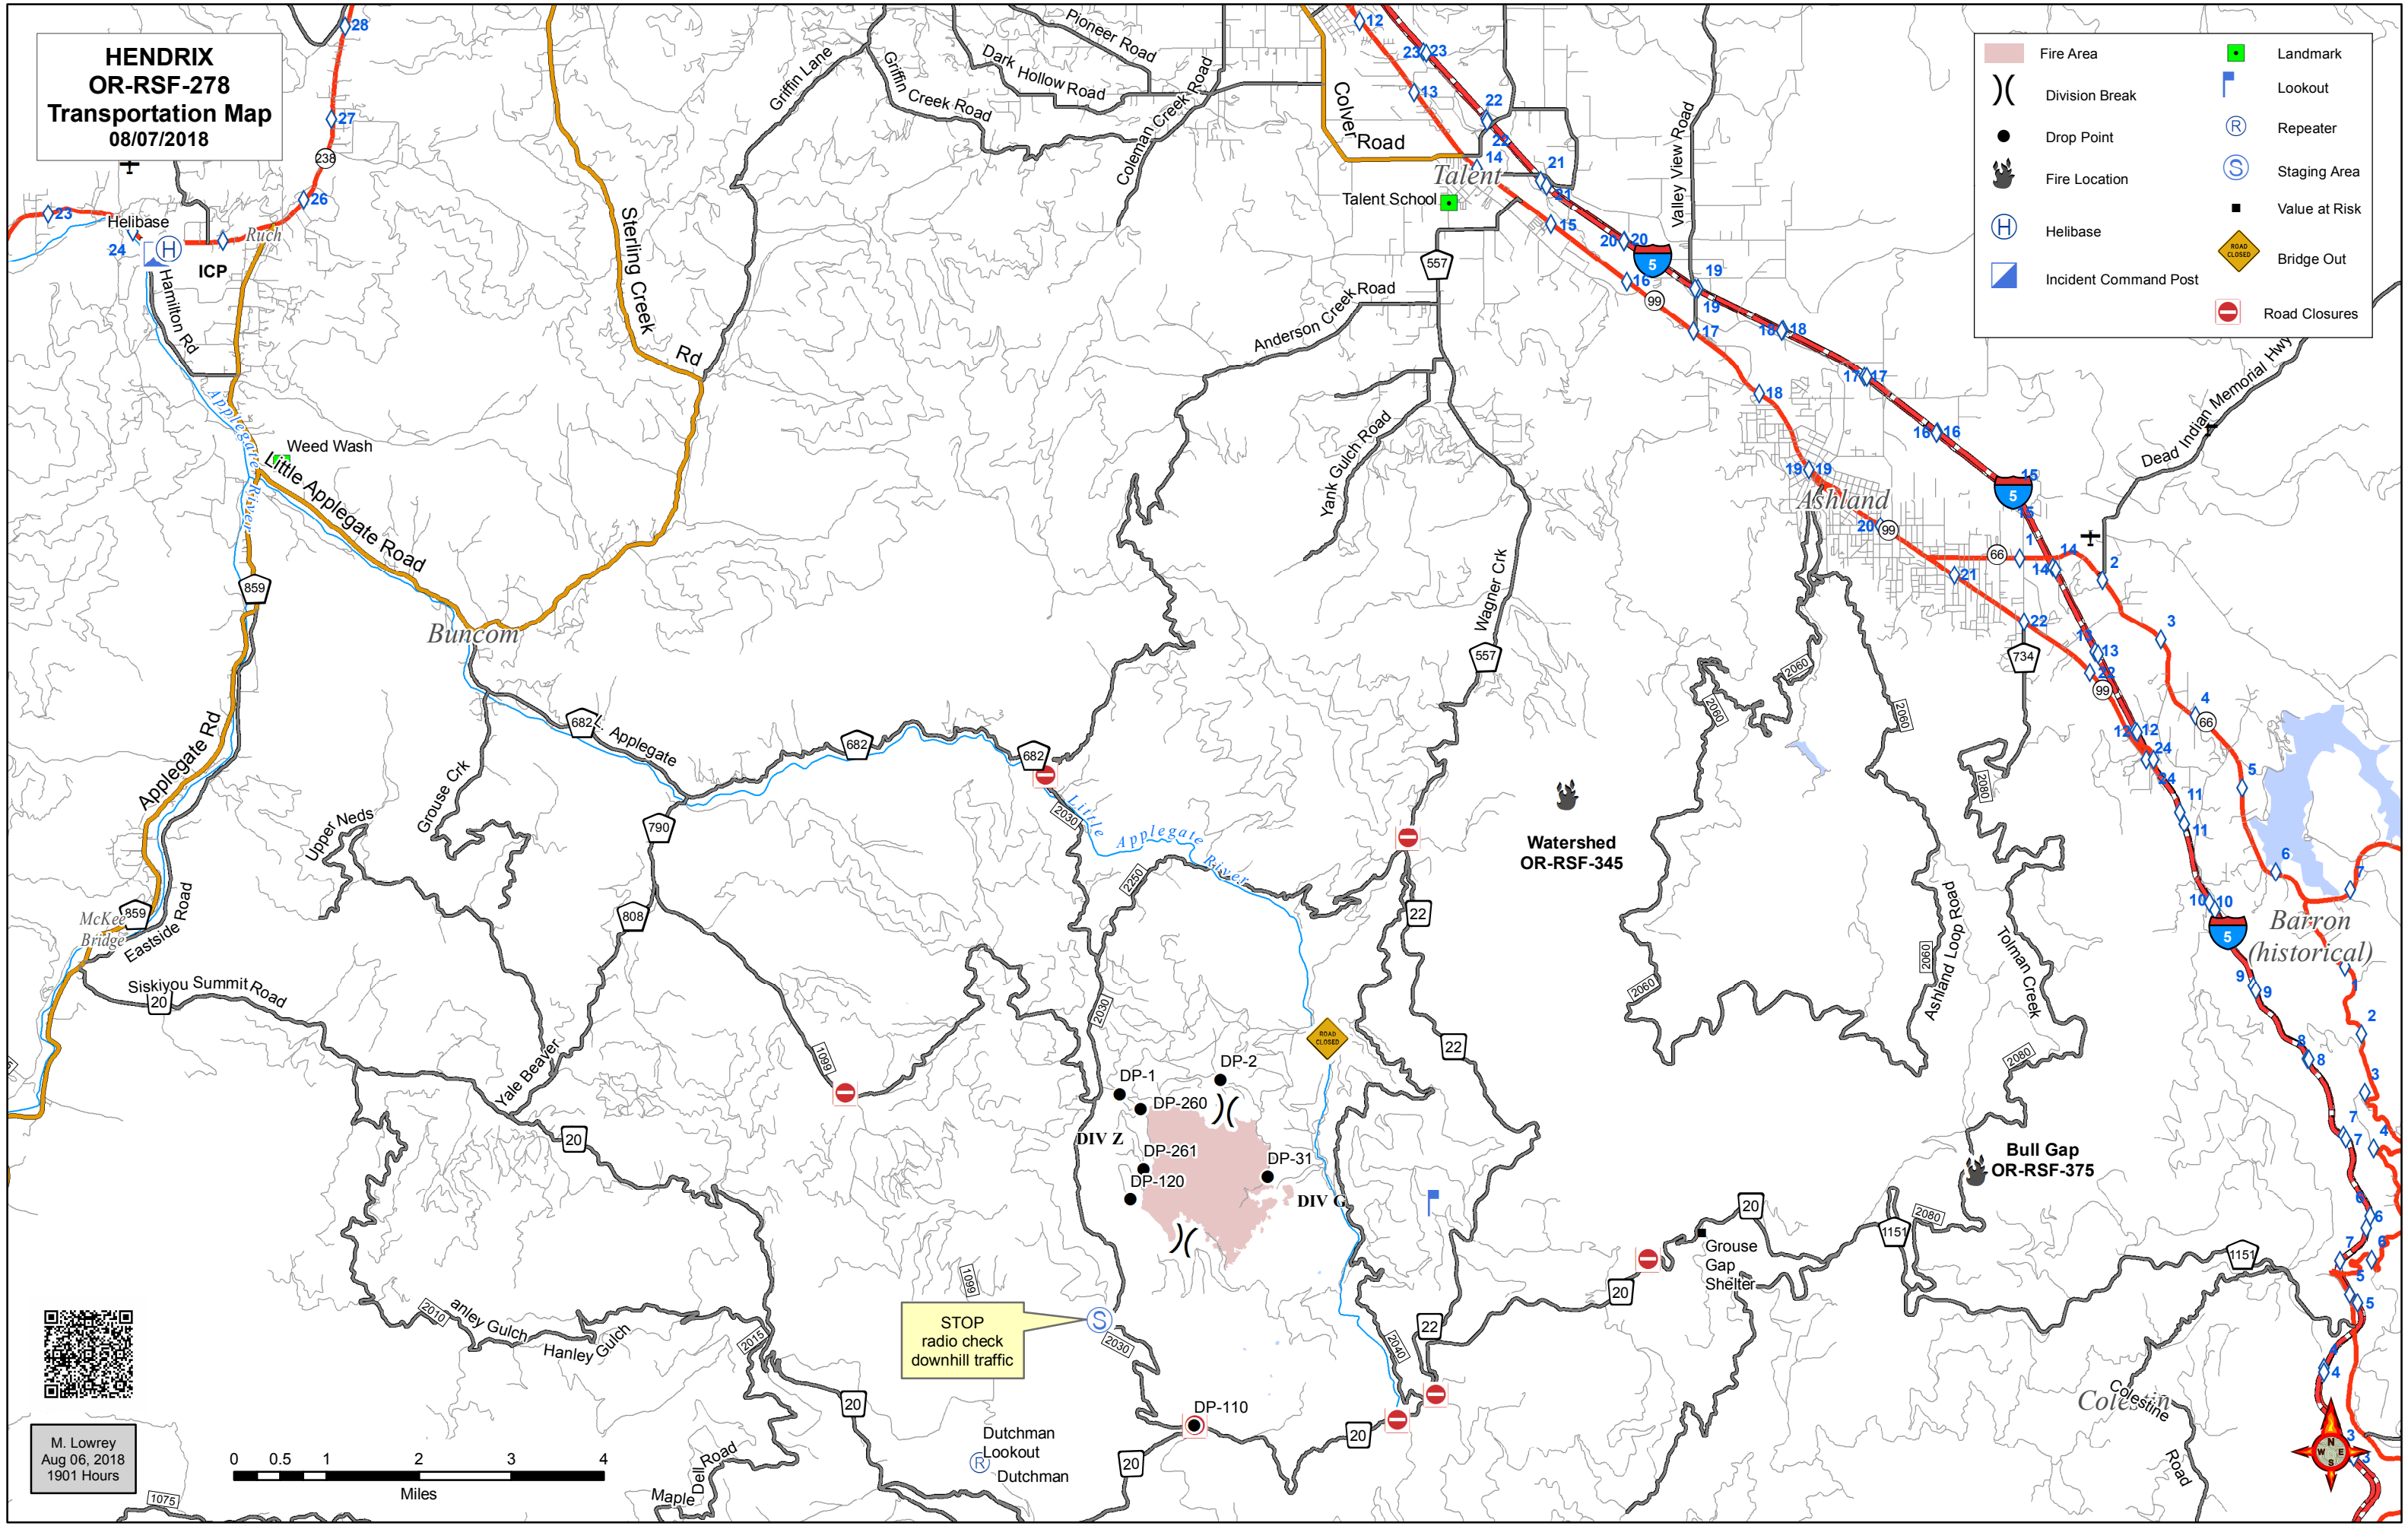

**HENDRIX
OR-RSF-278
Transportation Map
08/07/2018**

	Fire Area		Landmark
	Division Break		Lookout
	Drop Point		Repeater
	Fire Location		Staging Area
	Helibase		Value at Risk
	Incident Command Post		Bridge Out
			Road Closures

STOP
radio check
downhill traffic

M. Lowrey
Aug 06, 2018
1901 Hours