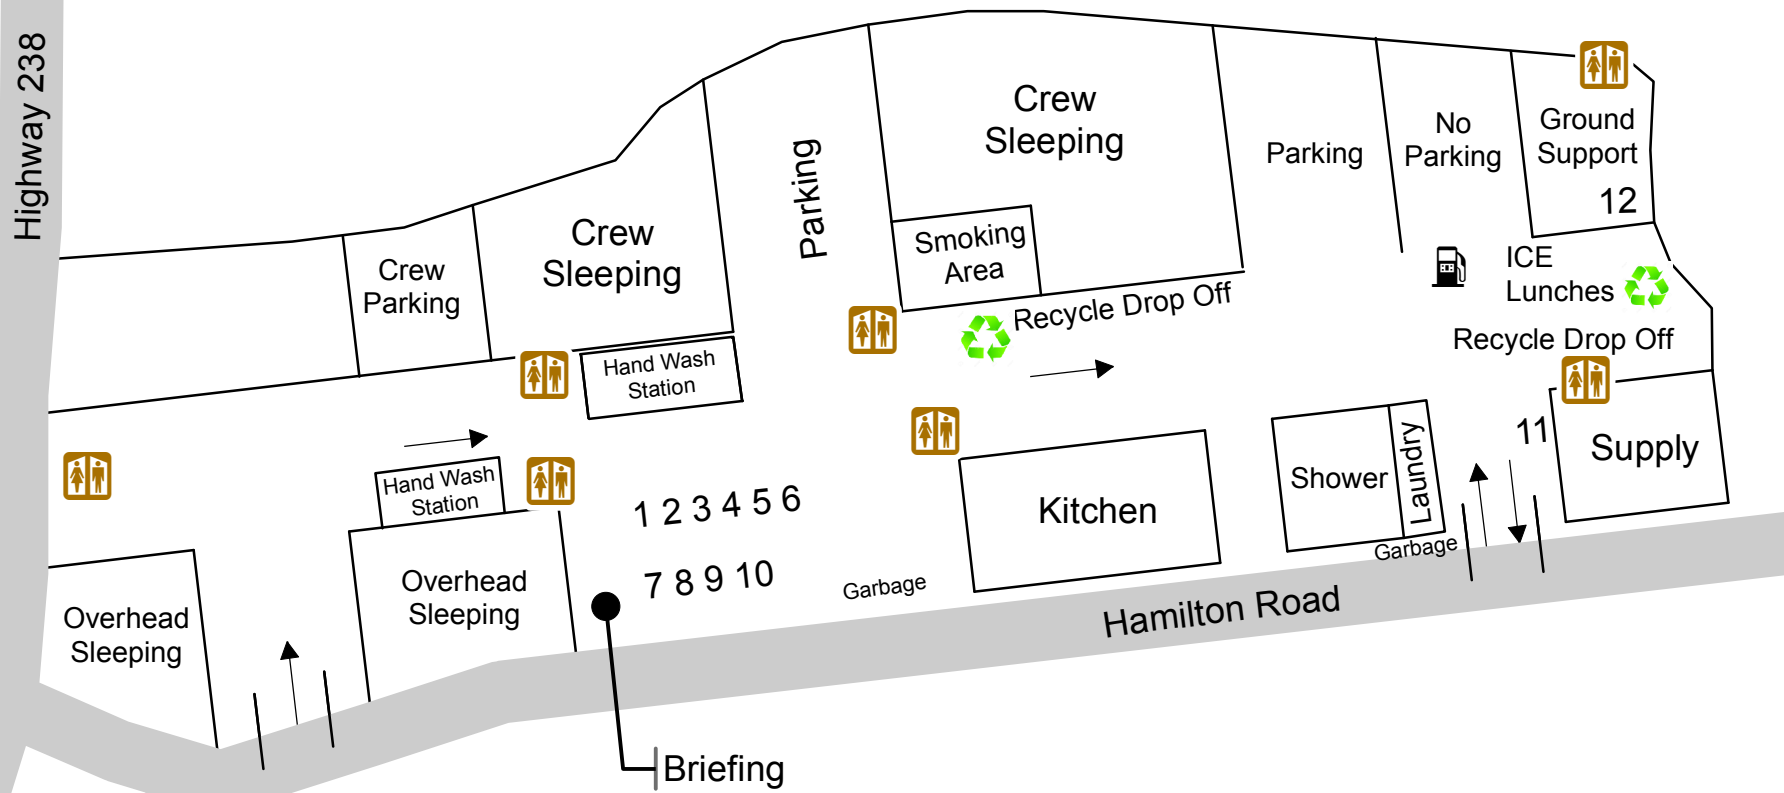

**HENDRIX  
Camp Map**  
8801 Hwy 238  
Jacksonville, OR  
08/08/2018 Day Shift

Helibase

Highway 238

- |                        |                           |
|------------------------|---------------------------|
| 1 - Logs / Ordering    | 7 - Safety / Ops          |
| 2 - Communications     | 8 - HR                    |
| 3 - Medical            | 9 - Planning Meeting Room |
| 4 - Finance / Check-in | 10 - Plans                |
| 5 - Information        | 11 - Security / Supply    |
| 6 -                    | 12 - Ground Support       |

M. Lowrey  
08 07 18  
1828 Hours